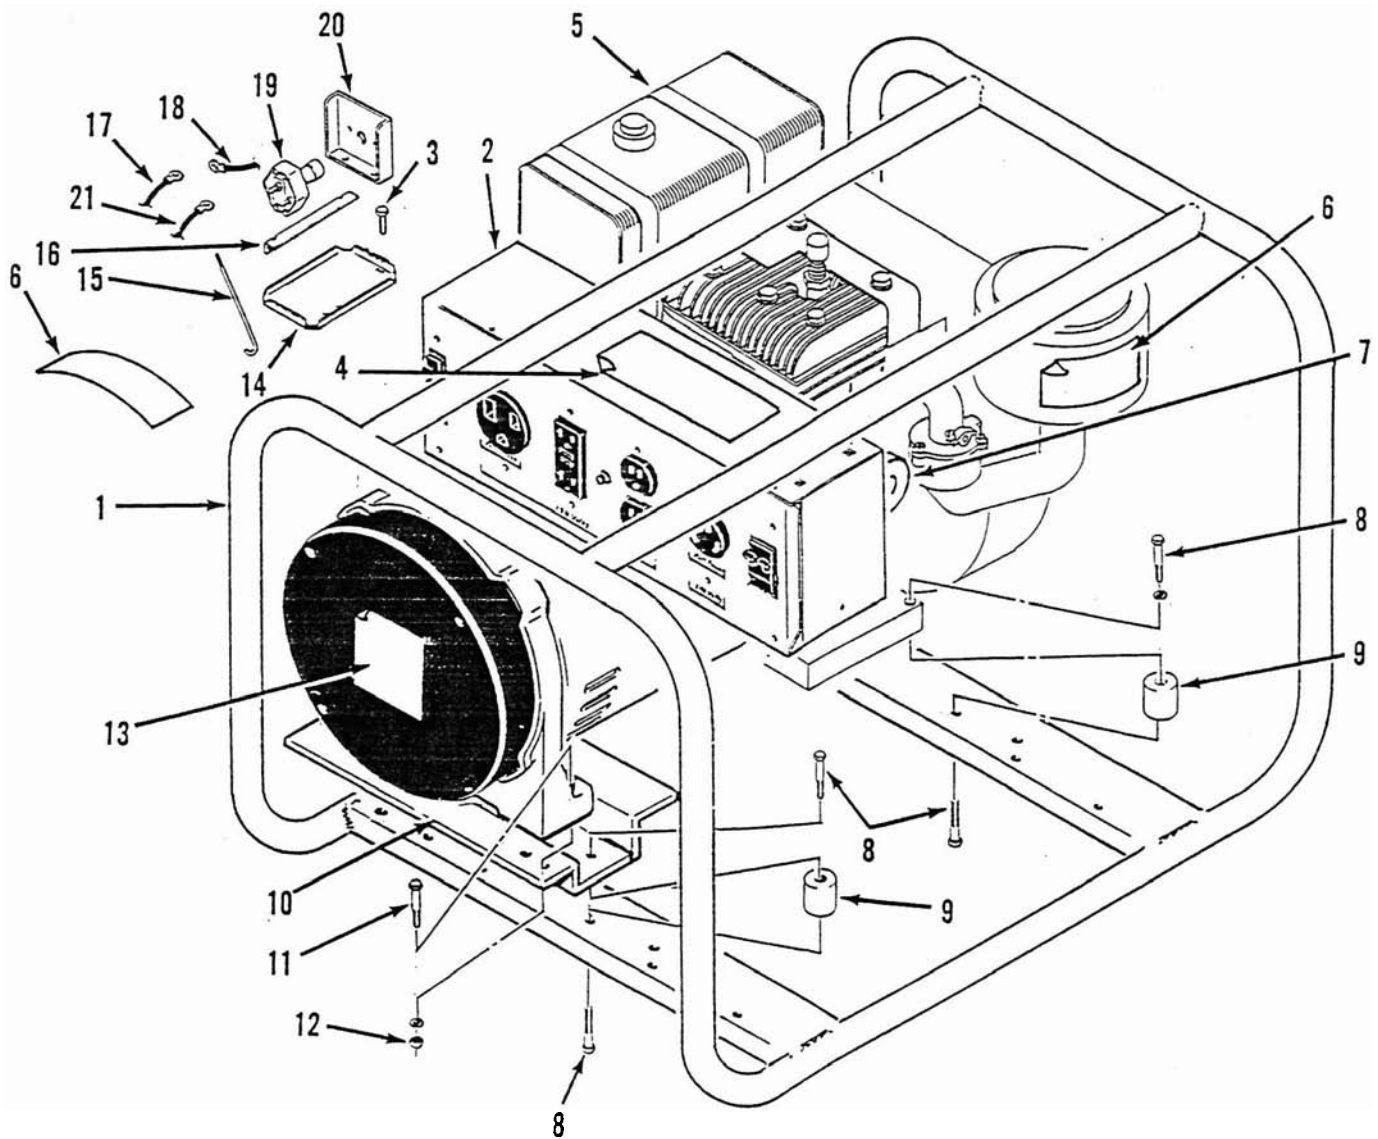

GENERATOR & ENGINE MOUNTING

HD4500 & HD4500E

GENERATOR & ENGINE MOUNTING

REF	PART NO.	DESCRIPTION	REQ	REF	PART NO.	DESCRIPTION	REQ
1	15351-001	CRADLE ASSEMBLY	1	10	15084-000	PLATE - adapter	1
2	15625-001	CONTROL BOX ASSEMBLY	1	11	580-000	SCREW - mtg plate	2
3	94375-003	SCREW - mtg control box	4		480-000	LOCKWASHER	2
4	64214-038	DECAL - ID	1	12	458-000	NUT	2
5	15552-000	ENGINE HD4500	1	13	63966-000	NAMEPLATE	1
	15627-000	ENGINE HD4500E	1	14	15064-000	TRAY - battery	1
6	15209-000	DECAL SET	1	15	64240-000	ROD - hold down	2
7	64159-000	SPARK ARRESTOR	1	16	64167-000	ANGLE - hold down	1
8	468-000	SCREW - 1-1/2 lg	1	17	15063-002	CABLE - battery, negative	1
	477-000	SCREW - 5/8 lg	5	18	15063-003	CABLE - battery, positive	1
	480-000	LOCKWASHER	6	19	2210-000	SWITCH - starter	1
9	64062-000	MOUNT - shock	4	20	15689-000	BRACKET - switch	1
				21	56378-025	CABLE - starter	1

CONTROL BOX ASSEMBLY

HD4500 & HD4500E

CONTROL BOX ASSEMBLY

REF	PART NO.	DESCRIPTION	REQ	REF	PART NO.	DESCRIPTION	REQ
				7	56281-000	RECEPTACLE - power, 20A 250V	1
1	15625-001	BOX ASSEMBLY - control	1	8	57030-001	BREAKER - circuit, 20A 250V	1
2	15624-000	PANEL - control	1	9	64045-007	STRAP - mounting	2
3	91977-008	BREAKER - circuit 35A 125V	1	10	64045-003	STRAP - mounting	2
4	54545-000	RECEPTACLE - power, 50A 125V	1	11	64045-001	STRAP - mounting	2
5	15147-002	RECEPTACLE - power, GFI, 15A 125V	1	12	21698-001	SCREW - mtg strap	11
6	91286-000	BREAKER - circuit, 15A	1	13	15355-000	COVER - box	1
	24749-000	RECEPTACLE - power, 15A 125V	1	14	21698-000	SCREW - mtg cover	6
					64211-000	LUG - ground	1
					6402-001	SCREW - mtg lug	1
					21976-000	LOCKWASHER	1
					92495-000	NUT - retainer	4