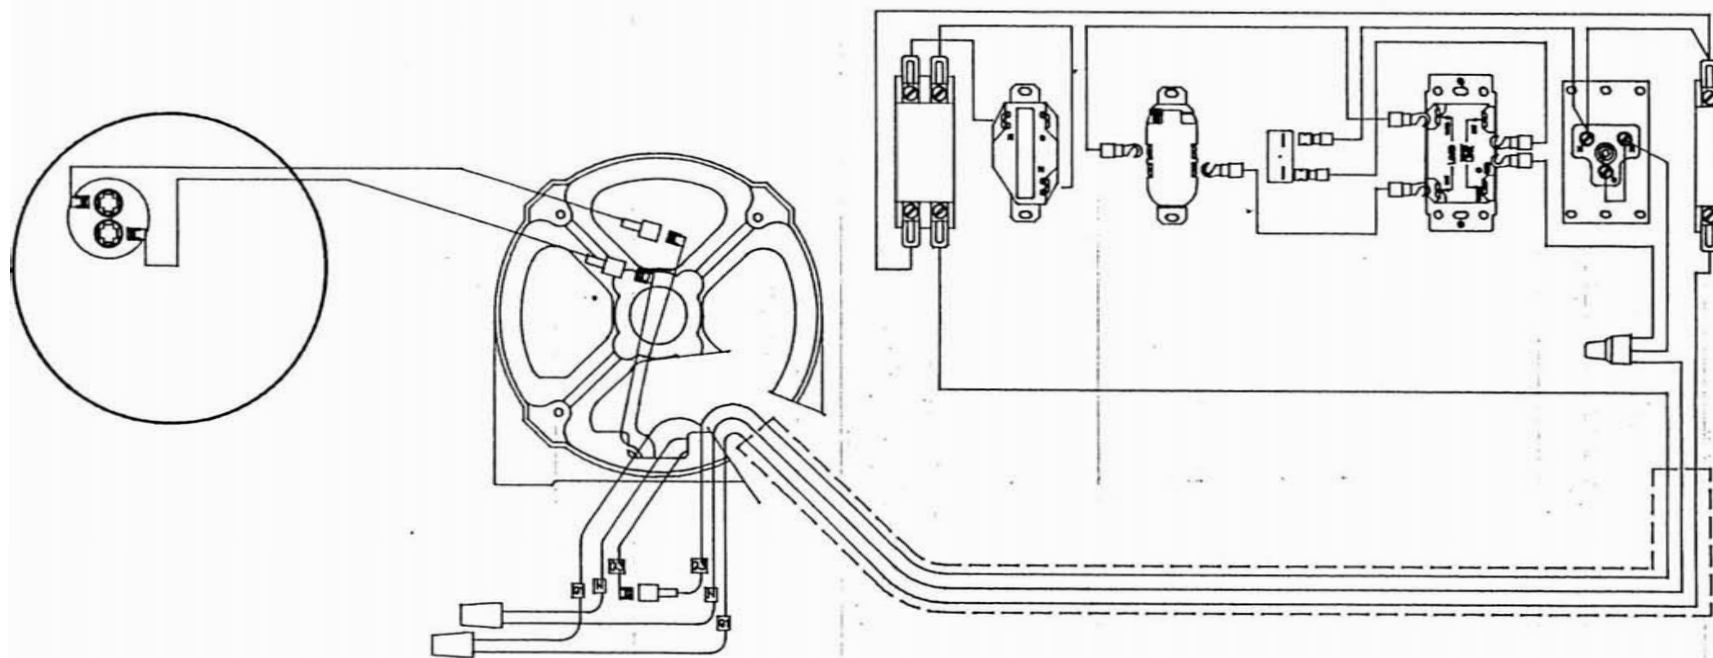

CONTROL BOX ASSEMBLY

HD4500 & HD4500E

CONTROL BOX ASSEMBLY

REF	PART NO.	DESCRIPTION	REQ	REF	PART NO.	DESCRIPTION	REQ
				7	56281-000	RECEPTACLE - power, 20A 250V	1
1	15625-001	BOX ASSEMBLY - control	1	8	57030-001	BREAKER - circuit, 20A 250V	1
2	15624-000	PANEL - control	1	9	64045-007	STRAP - mounting	2
3	91977-008	BREAKER - circuit 35A 125V	1	10	64045-003	STRAP - mounting	2
4	54545-000	RECEPTACLE - power, 50A 125V	1	11	64045-001	STRAP - mounting	2
5	15147-002	RECEPTACLE - power, GFI, 15A 125V	1	12	21698-001	SCREW - mtg strap	11
6	91286-000	BREAKER - circuit, 15A	1	13	15355-000	COVER - box	1
	24749-000	RECEPTACLE - power, 15A 125V	1	14	21698-000	SCREW - mtg cover	6
					64211-000	LUG - ground	1
					6402-001	SCREW - mtg lug	1
					21976-000	LOCKWASHER	1
					92495-000	NUT - retainer	4