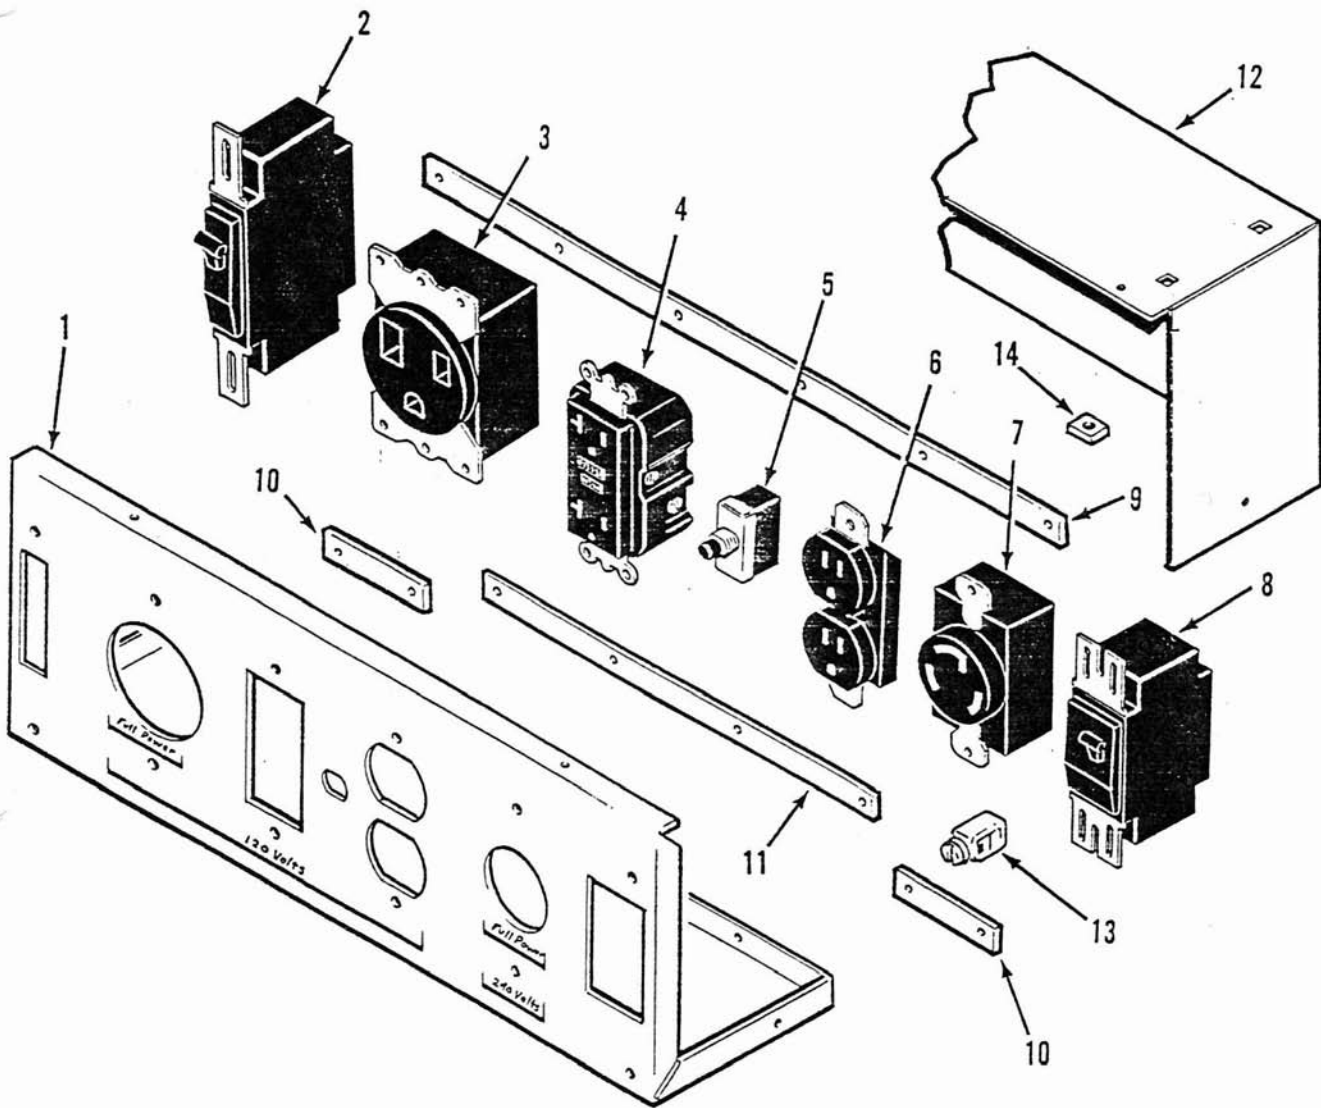

GENERATOR GROUP

HD4500 & HD4500E

GENERATOR GROUP

REF	PART NO.	DESCRIPTION	REQ	REF	PART NO.	DESCRIPTION	REQ
1	15013-000	SCREW - mtg cover	4	9	15008-001	BRACKET - engine	1
	21975-000	LOCKWASHER	4	10	23197-009	STUD - mtg rotor	1
2	15106-000	COVER - end	1	11	15045-005	ROTOR ASSEMBLY	1
3	15192-000	NUT - mtg bracket & generator	4	12	55223-000	BEARING	1
4	479-000	LOCKWASHER	4	13	23558-000	FLATWASHER	1
5	15156-001	BRACKET - bearing	1	14	480-001	LOCKWASHER	1
5a	15122-000	RING - tolerance	1	15	15193-000	NUT - mtg rotor	1
6	15091-005	STATOR ASSEMBLY	1	16	15047-001	DIODE - E4P9	1
7	15068-008	STUD - bracket	4	17	15047-002	DIODE - E4P9R	1
8	91658-003	SCREW - mtg bracket	4	18	15088-000	STRAP - capacitor	1
	481-000	LOCKWASHER	4	19	15051-000	CAPACITOR	2

CONTROL BOX ASSEMBLY

HD4500 & HD4500E

CONTROL BOX ASSEMBLY

REF	PART NO.	DESCRIPTION	REQ	REF	PART NO.	DESCRIPTION	REQ
				7	56281-000	RECEPTACLE - power, 20A 250V	1
1	15625-001	BOX ASSEMBLY - control	1	8	57030-001	BREAKER - circuit, 20A 250V	1
2	15624-000	PANEL - control	1	9	64045-007	STRAP - mounting	2
3	91977-008	BREAKER - circuit 35A 125V	1	10	64045-003	STRAP - mounting	2
4	54545-000	RECEPTACLE - power, 50A 125V	1	11	64045-001	STRAP - mounting	2
5	15147-002	RECEPTACLE - power, GFI, 15A 125V	1	12	21698-001	SCREW - mtg strap	11
6	91286-000	BREAKER - circuit, 15A	1	13	15355-000	COVER - box	1
	24749-000	RECEPTACLE - power, 15A 125V	1	14	21698-000	SCREW - mtg cover	6
					64211-000	LUG - ground	1
					6402-001	SCREW - mtg lug	1
					21976-000	LOCKWASHER	1
					92495-000	NUT - retainer	4