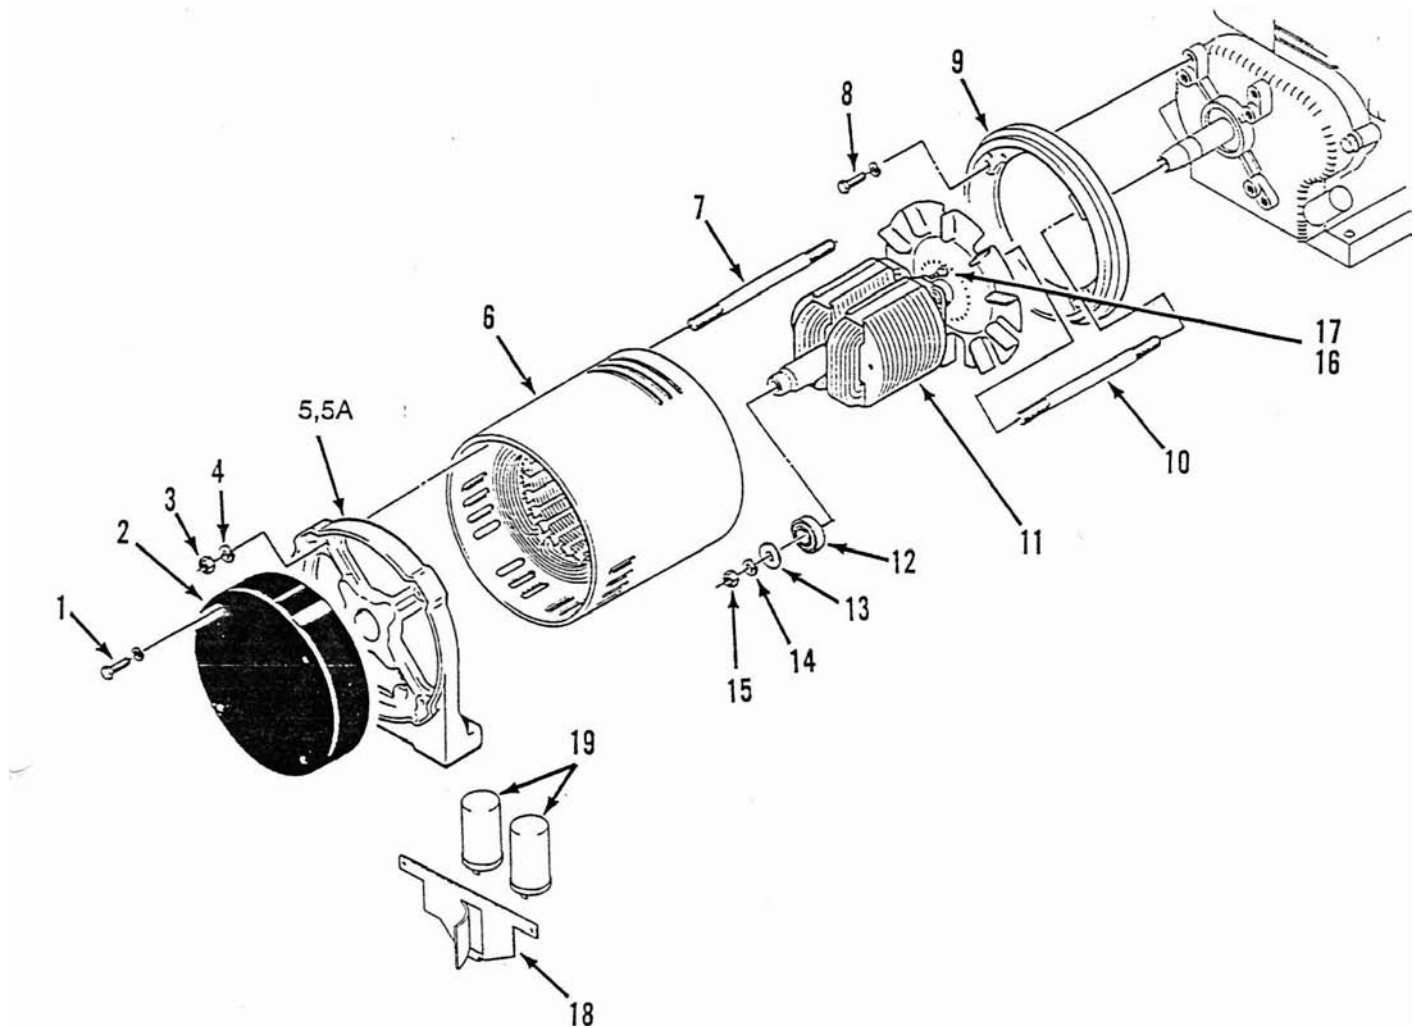

GENERATOR GROUP

HD4500 & HD4500E

GENERATOR GROUP

REF	PART NO.	DESCRIPTION	REQ	REF	PART NO.	DESCRIPTION	REQ
1	15013-000	SCREW - mtg cover	4	9	15008-001	BRACKET - engine	1
	21975-000	LOCKWASHER	4	10	23197-009	STUD - mtg rotor	1
2	15106-000	COVER - end	1	11	15045-005	ROTOR ASSEMBLY	1
3	15192-000	NUT - mtg bracket & generator	4	12	55223-000	BEARING	1
4	479-000	LOCKWASHER	4	13	23558-000	FLATWASHER	1
5	15156-001	BRACKET - bearing	1	14	480-001	LOCKWASHER	1
5a	15122-000	RING - tolerance	1	15	15193-000	NUT - mtg rotor	1
6	15091-005	STATOR ASSEMBLY	1	16	15047-001	DIODE - E4P9	1
7	15068-008	STUD - bracket	4	17	15047-002	DIODE - E4P9R	1
8	91658-003	SCREW - mtg bracket	4	18	15088-000	STRAP - capacitor	1
	481-000	LOCKWASHER	4	19	15051-000	CAPACITOR	2