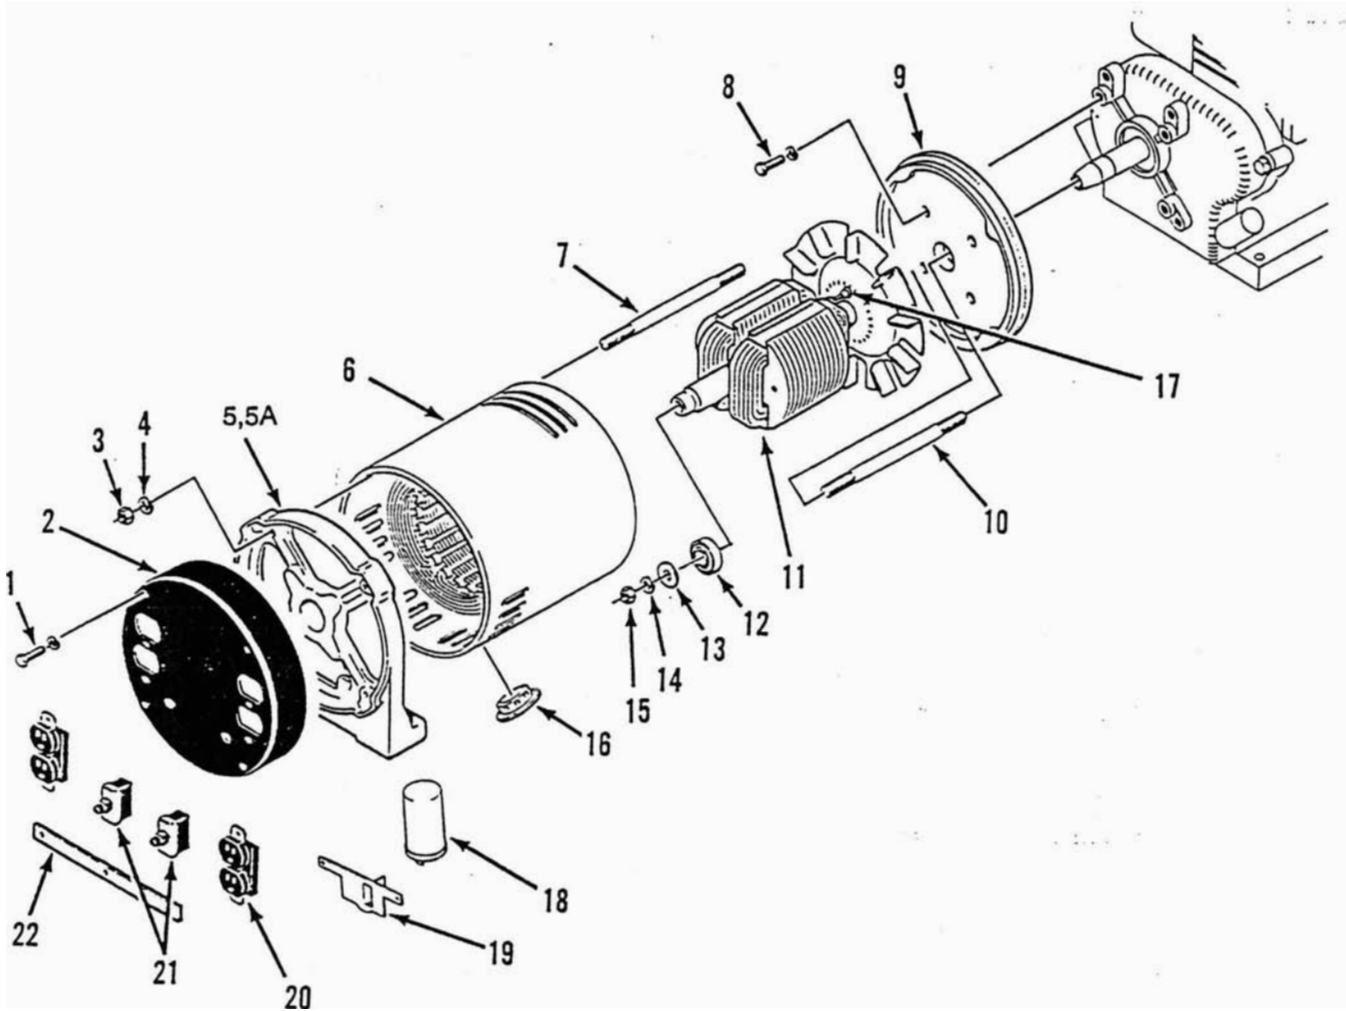

GENERATOR & ENGINE MOUNTING

HD3200 & HD3200H

GENERATOR & ENGINE MOUNTING

REF	PART NO.	DESCRIPTION	REQ	REF	PART NO.	DESCRIPTION	REQ
1	15072-000	CRADLE ASSEMBLY	1	4	15209-000	DECAL SET	1
2	15209-000	DECAL SET	1	5	638-000	NUT	8
3	63955-000	ENGINE ASSEMBLY Kawasaki	1	6	479-000	LOCKWASHER	8
	15250-000	ENGINE ASSEMBLY Honda	1	7	71605-003	MOUNT - shock	4
			1	8	62832-000	PLATE - adapter	1
					63966-000	DECAL - ID	1

GENERATOR GROUP HD3200 & HD3200H

GENERATOR GROUP

REF	PART NO.	DESCRIPTION	REQ	REF	PART NO.	DESCRIPTION	REQ
1	15013-000	SCREW - mtg cover	4	10	23197-007	STUD - mtg rotor	1
	21975-000	LOCKWASHER	4	11	15045-003	ROTOR ASSEMBLY	1
2	15087-000	COVER ASSY - end (inc 18 thru 22)	1	12	55223-000	BEARING	1
	15050-000	COVER - end, bare	1	13	23558-000	FLATWASHER	1
3	15192-000	NUT - mtg bracket & generator	4	14	480-001	LOCKWASHER	1
4	479-000	LOCKWASHER	4	15	15193-000	NUT - mtg rotor	1
5	15156-000	BRACKET - bearing	1	16	15102-001	PLUG - hole	1
5a	15122-000	RING - tolerance	1	17	15047-001	DIODE - E4P9	1
6	15093-000	STATOR ASSEMBLY	1	18	15051-000	CAPACITOR	2
7	15009-004	STUD - bracket	4	19	15088-000	STRAP - capacitor	1
8	55576-000	SCREW - mtg bracket	4	20	24749-000	RECEPTACLE 15A 125V	2
	480-000	LOCKWASHER	4	21	64230-000	BREAKER - circuit 15A	2
9	15053-001	BRACKET - engine	1	22	64045-004	STRAP - mounting	1

SNAP IN TYPE OR STEEL
Threaded - 91286-000

15087

NOTE:
MODEL DP3000