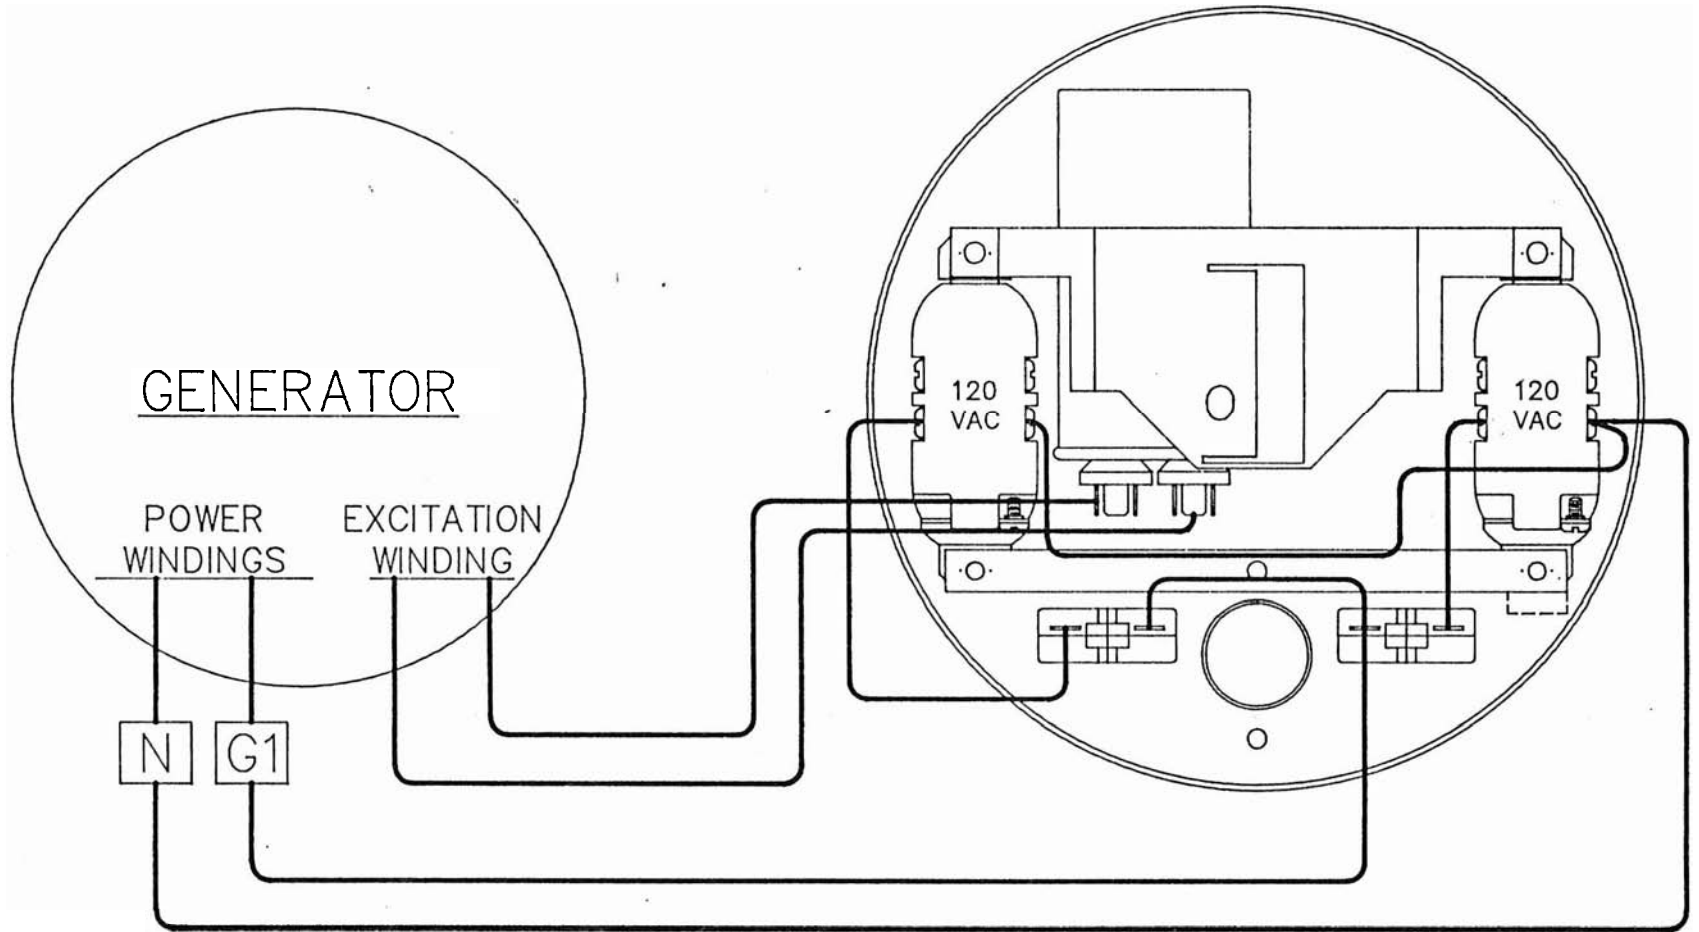

GENERATOR & ENGINE MOUNTING

HD3200 & HD3200H

GENERATOR & ENGINE MOUNTING

REF	PART NO.	DESCRIPTION	REQ	REF	PART NO.	DESCRIPTION	REQ
1	15072-000	CRADLE ASSEMBLY	1	4	15209-000	DECAL SET	1
2	15209-000	DECAL SET	1	5	638-000	NUT	8
3	63955-000	ENGINE ASSEMBLY Kawasaki	1	6	479-000	LOCKWASHER	8
	15250-000	ENGINE ASSEMBLY Honda	1	7	71605-003	MOUNT - shock	4
			1	8	62832-000	PLATE - adapter	1
					63966-000	DECAL - ID	1

GENERATOR GROUP HD3200 & HD3200H

GENERATOR GROUP

REF	PART NO.	DESCRIPTION	REQ	REF	PART NO.	DESCRIPTION	REQ
1	15013-000	SCREW - mtg cover	4	10	23197-007	STUD - mtg rotor	1
	21975-000	LOCKWASHER	4	11	15045-003	ROTOR ASSEMBLY	1
2	15087-000	COVER ASSY - end (inc 18 thru 22)	1	12	55223-000	BEARING	1
	15050-000	COVER - end, bare	1	13	23558-000	FLATWASHER	1
3	15192-000	NUT - mtg bracket & generator	4	14	480-001	LOCKWASHER	1
4	479-000	LOCKWASHER	4	15	15193-000	NUT - mtg rotor	1
5	15156-000	BRACKET - bearing	1	16	15102-001	PLUG - hole	1
5a	15122-000	RING - tolerance	1	17	15047-001	DIODE - E4P9	1
6	15093-000	STATOR ASSEMBLY	1	18	15051-000	CAPACITOR	2
7	15009-004	STUD - bracket	4	19	15088-000	STRAP - capacitor	1
8	55576-000	SCREW - mtg bracket	4	20	24749-000	RECEPTACLE 15A 125V	2
	480-000	LOCKWASHER	4	21	64230-000	BREAKER - circuit 15A	2
9	15053-001	BRACKET - engine	1	22	64045-004	STRAP - mounting	1

SNAP IN TYPE OR STEEL
Threaded - 91286-000

15087

NOTE:
MODEL DP3000