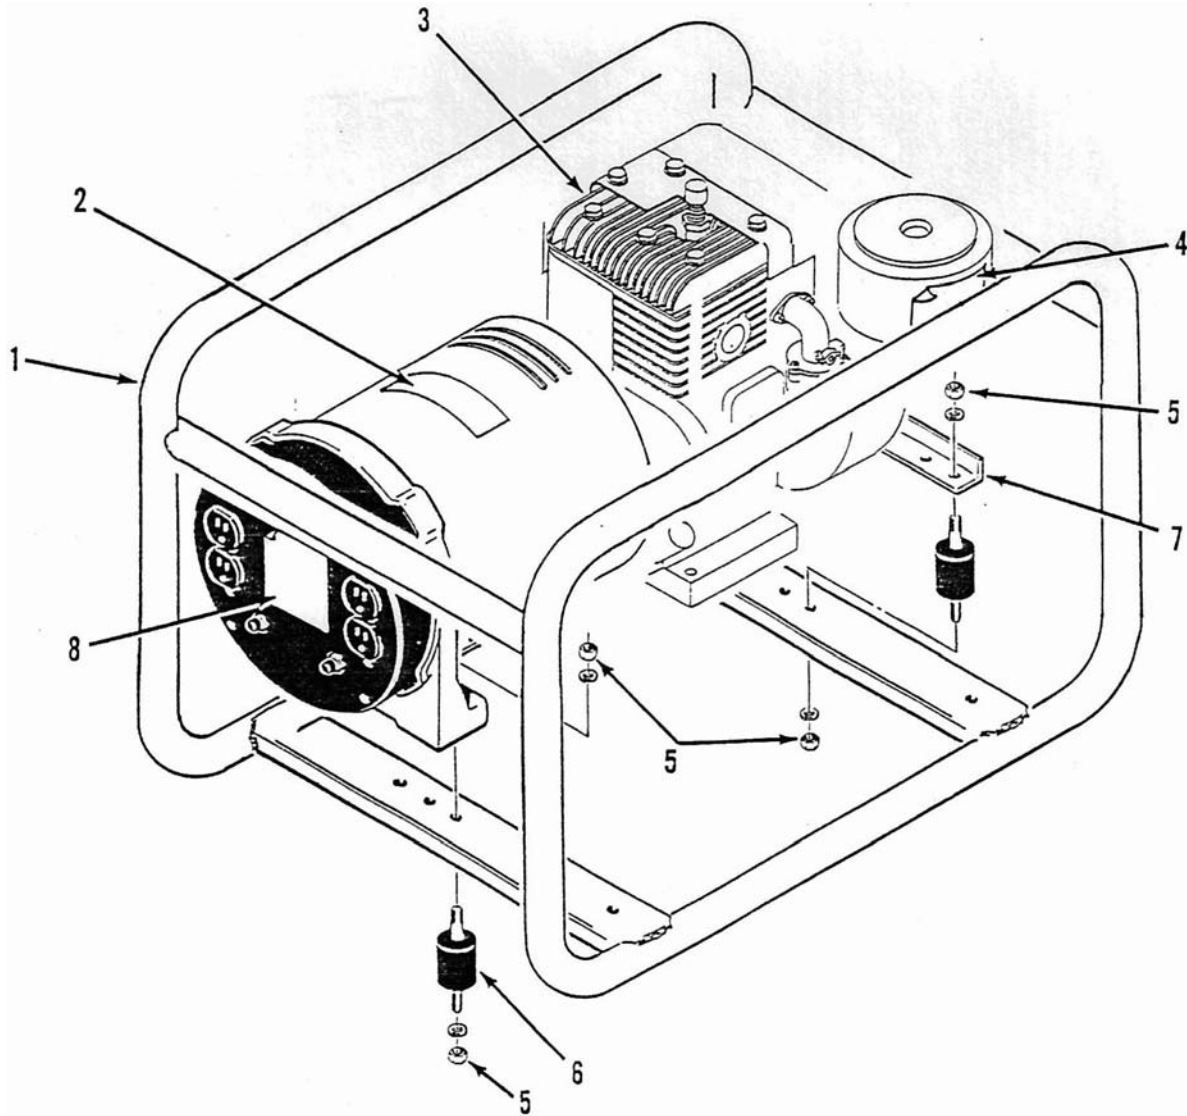

GENERATOR & ENGINE MOUNTING

HD3200 & HD3200H

GENERATOR & ENGINE MOUNTING

REF	PART NO.	DESCRIPTION	REQ	REF	PART NO.	DESCRIPTION	REQ
1	15072-000	CRADLE ASSEMBLY	1	4	15209-000	DECAL SET	1
2	15209-000	DECAL SET	1	5	638-000	NUT	8
3	63955-000	ENGINE ASSEMBLY Kawasaki	1	6	479-000	LOCKWASHER	8
	15250-000	ENGINE ASSEMBLY Honda	1	7	71605-003	MOUNT - shock	4
			1	8	62832-000	PLATE - adapter	1
					63966-000	DECAL - ID	1

GENERATOR GROUP HD3200 & HD3200H

GENERATOR GROUP

REF	PART NO.	DESCRIPTION	REQ	REF	PART NO.	DESCRIPTION	REQ
1	15013-000	SCREW - mtg cover	4	10	23197-007	STUD - mtg rotor	1
	21975-000	LOCKWASHER	4	11	15045-003	ROTOR ASSEMBLY	1
2	15087-000	COVER ASSY - end (inc 18 thru 22)	1	12	55223-000	BEARING	1
	15050-000	COVER - end, bare	1	13	23558-000	FLATWASHER	1
3	15192-000	NUT - mtg bracket & generator	4	14	480-001	LOCKWASHER	1
4	479-000	LOCKWASHER	4	15	15193-000	NUT - mtg rotor	1
5	15156-000	BRACKET - bearing	1	16	15102-001	PLUG - hole	1
5a	15122-000	RING - tolerance	1	17	15047-001	DIODE - E4P9	1
6	15093-000	STATOR ASSEMBLY	1	18	15051-000	CAPACITOR	2
7	15009-004	STUD - bracket	4	19	15088-000	STRAP - capacitor	1
8	55576-000	SCREW - mtg bracket	4	20	24749-000	RECEPTACLE 15A 125V	2
	480-000	LOCKWASHER	4	21	64230-000	BREAKER - circuit 15A	2
9	15053-001	BRACKET - engine	1	22	64045-004	STRAP - mounting	1

SNAP IN TYPE OR STEEL
Threaded - 91286-000

15087

NOTE:
MODEL DP3000