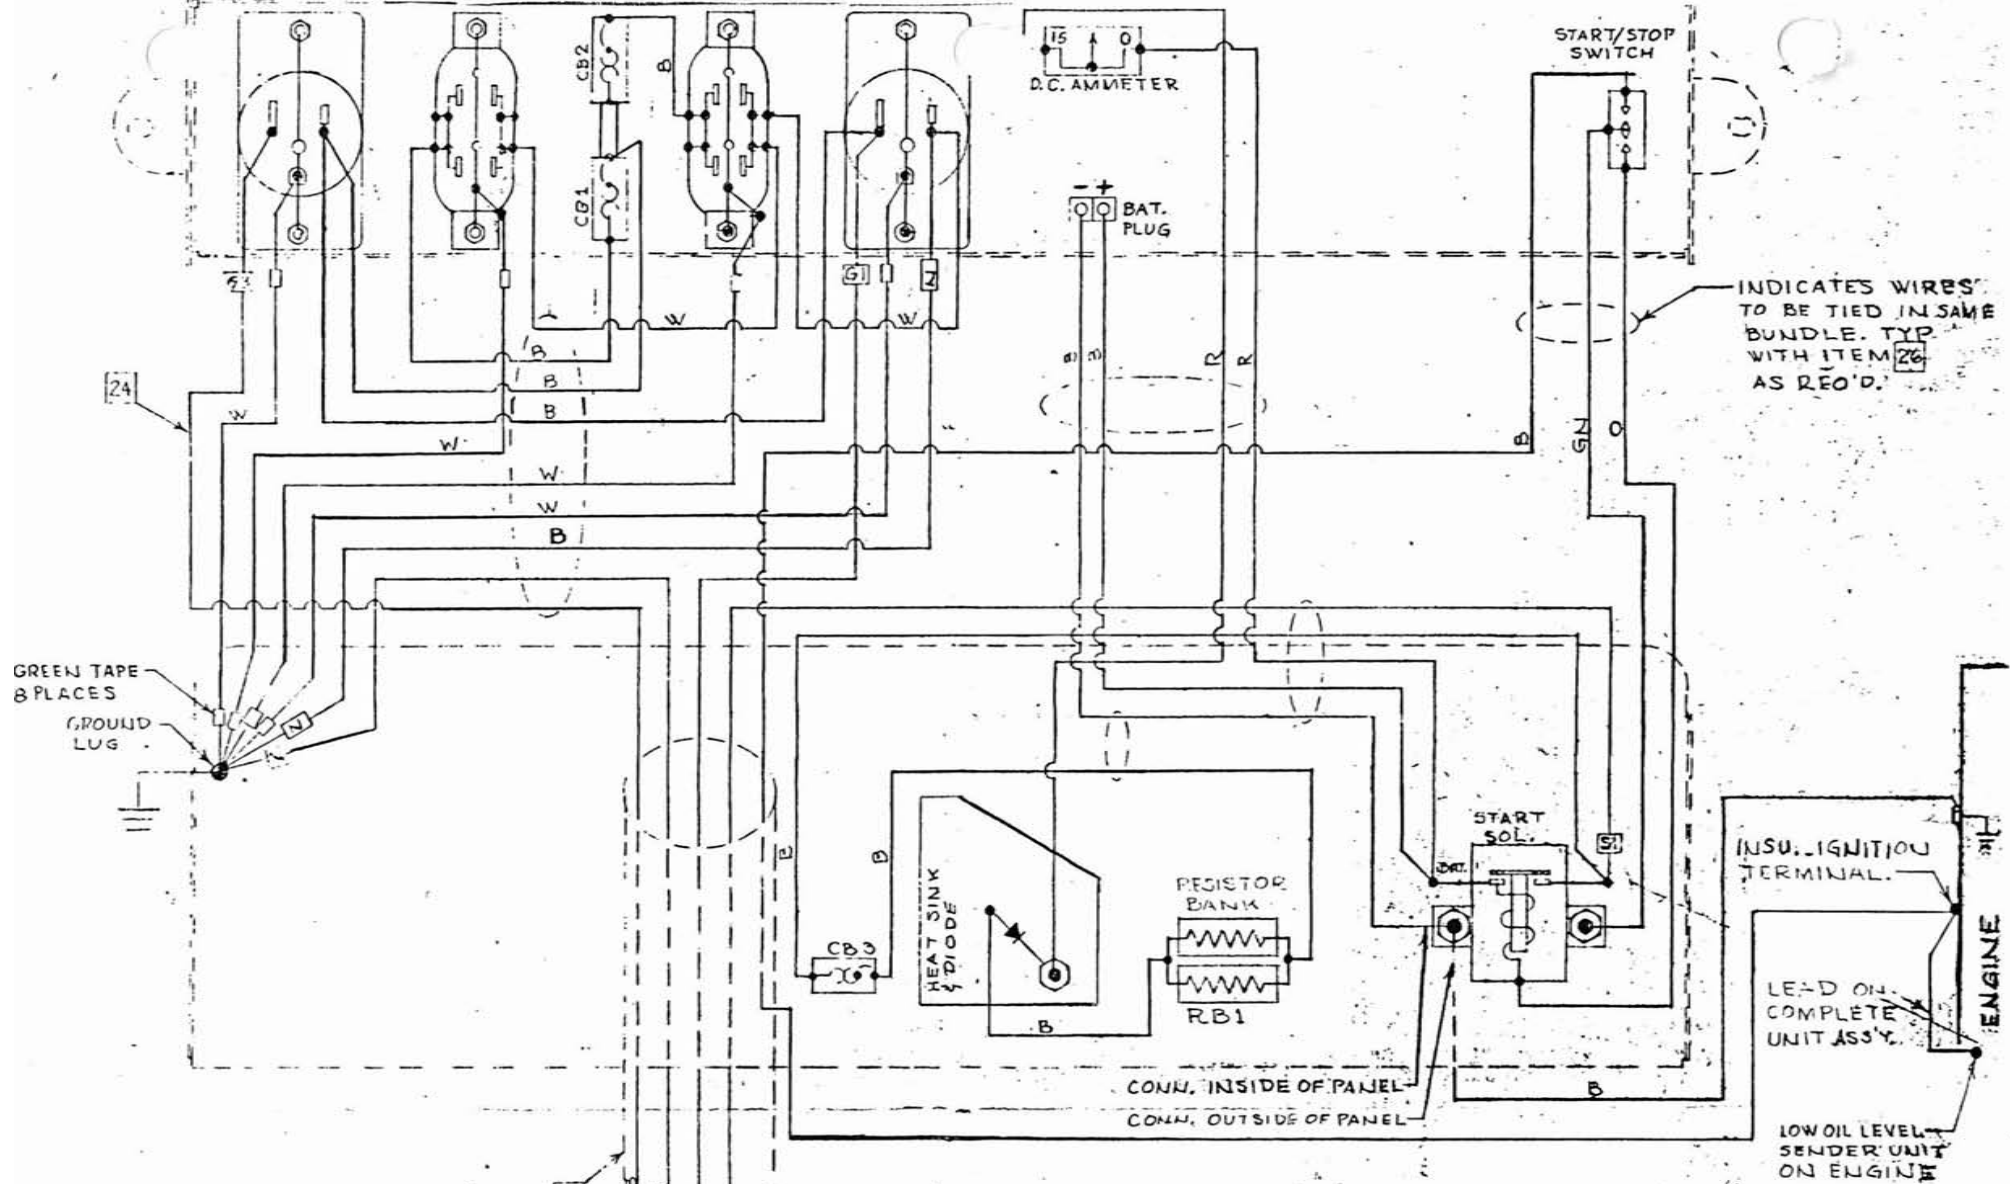

WIRING DIAGRAM 62915
 GEN UNASSEMBLED 56912-1
 COMPLETE UNIT 62761

 REPAIR
 PARTS LIST
 #756

SIZE 4000 WATTS
 DRIVE DIRECT
 TYPE TWO POLE
 MODEL B4000/A

REF#	DESCRIPTION	PART#	QTY	REF#	DESCRIPTION	PART#	QTY
110	BAT CABLE ASSY	62499	1	444	FIELD SHELL	62164	1
201	CONTOL BOX COVER	62057-1	1	445	STUD 5/16-18X2-3/8	23451	4
212	BACK PANEL	62053	1	446	D.C. BRUSH	41393	2
214	RESISTOR	24870	2	447	AC BRUSH	23607	8
218	START STOP SW	62393	1	460A	BRUSH RACK ASSY	62916	1
230	START SOLENOID	24061	1	460B	BRUSH RACK ASSY	62916-1	1
233A	L.E.D. ASSY D.C.	62489	1	461	BR HLD MTG PLT	41744	1
233B	L.E.D. ASSY A.C.	62490	1	462	A.C. BRUSH HOLDER	23500	8
234	BAT CONNECTOR	56148	1	463	A.C. CAPACITOR	41221	2
247	RECP NEMA 5-50R	54545	1	465	BR HLD MTG PLT	41744-1	1
249	FRONT PANEL BARE	62054-1	1	466	D.C. CAPACITOR	41180	1
250	HEAT SINK & RECT	54776	1	491	END COVER	55438-10	1
257	RECP NEMA 6-50R	57325	1	601	CRADLE WRAP AROUND	62032	1
258	CIR BRK 15A	91598	2	604A	SHOCK MOUNT	20191	4
259	RECPT NEMA 5-15R	24749	2	604B	SHOCK MOUNT	23623	4
289	CIR BRK 10A-12V	91940	1	614	FUEL TANK TRAY	62015	1
310	D.C. AMMETER	62394	1	817	FUEL TANK	61934	1
401	FAN	55101	1	818	PRIMER	62391	1
402	THRUBOLT	23197-2	1	819	FUEL PUMP	62395-1	1
411	END BRACKET	54178	1	820	CAP/GAUGE	62396	1
431	ARMATURE	56916-1	1	902	SPARK SCREEN	58596	1
432	BEARING	55223	1	920	MUFFLER ASSY.	56923	1
441A	FIELD COIL	54752	1	922	MUFFLER GUARD	58597	1
441B	FIELD COIL	54752-1	1				
442	POLE SHOE	24851	2				
443	POLE SHOE RETAIN	24849	2				

225 South Cordova Avenue
 Le Center, MN 56057 • (612) 357-6821

- WIRING COLOR**
- B = BLACK
 - R = RED
 - GR = GRAY
 - YR = YELLOW/RED
 - WY = WHITE/YELLOW
 - W = WHITE
 - GN = GREEN
 - O = ORANGE

B4000/A 1/B