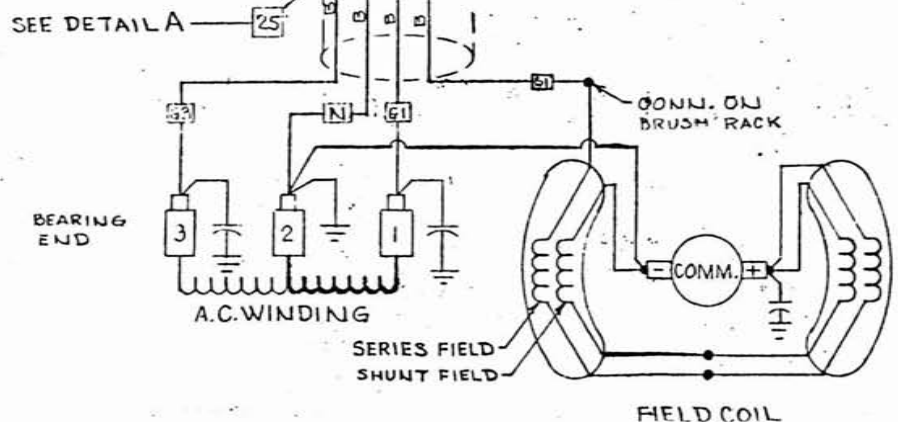

WIRING DIAGRAM 62915
 GEN UNASSEMBLED 56912-1
 COMPLETE UNIT 62761

 REPAIR
 PARTS LIST
 #756

SIZE 4000 WATTS
 DRIVE DIRECT
 TYPE TWO POLE
 MODEL B4000/A

REF#	DESCRIPTION	PART#	QTY	REF#	DESCRIPTION	PART#	QTY
110	BAT CABLE ASSY	62499	1	444	FIELD SHELL	62164	1
201	CONTOL BOX COVER	62057-1	1	445	STUD 5/16-18X2-3/8	23451	4
212	BACK PANEL	62053	1	446	D.C. BRUSH	41393	2
214	RESISTOR	24870	2	447	AC BRUSH	23607	8
218	START STOP SW	62393	1	460A	BRUSH RACK ASSY	62916	1
230	START SOLENOID	24061	1	460B	BRUSH RACK ASSY	62916-1	1
233A	L.E.D. ASSY D.C.	62489	1	461	BR HLD MTG PLT	41744	1
233B	L.E.D. ASSY A.C.	62490	1	462	A.C. BRUSH HOLDER	23500	8
234	BAT CONNECTOR	56148	1	463	A.C. CAPACITOR	41221	2
247	RECP NEMA 5-50R	54545	1	465	BR HLD MTG PLT	41744-1	1
249	FRONT PANEL BARE	62054-1	1	466	D.C. CAPACITOR	41180	1
250	HEAT SINK & RECT	54776	1	491	END COVER	55438-10	1
257	RECP NEMA 6-50R	57325	1	601	CRADLE WRAP AROUND	62032	1
258	CIR BRK 15A	91598	2	604A	SHOCK MOUNT	20191	4
259	RECPT NEMA 5-15R	24749	2	604B	SHOCK MOUNT	23623	4
289	CIR BRK 10A-12V	91940	1	614	FUEL TANK TRAY	62015	1
310	D.C. AMMETER	62394	1	817	FUEL TANK	61934	1
401	FAN	55101	1	818	PRIMER	62391	1
402	THRUBOLT	23197-2	1	819	FUEL PUMP	62395-1	1
411	END BRACKET	54178	1	820	CAP/GAUGE	62396	1
431	ARMATURE	56916-1	1	902	SPARK SCREEN	58596	1
432	BEARING	55223	1	920	MUFFLER ASSY.	56923	1
441A	FIELD COIL	54752	1	922	MUFFLER GUARD	58597	1
441B	FIELD COIL	54752-1	1				
442	POLE SHOE	24851	2				
443	POLE SHOE RETAIN	24849	2				

225 South Cordova Avenue
 Le Center, MN 56057 • (612) 357-6821

- WIRING COLOR**
- B = BLACK
 - R = RED
 - GR = GRAY
 - YR = YELLOW/RED
 - WY = WHITE/YELLOW
 - W = WHITE
 - GN = GREEN
 - O = ORANGE

B4000/A 1/B