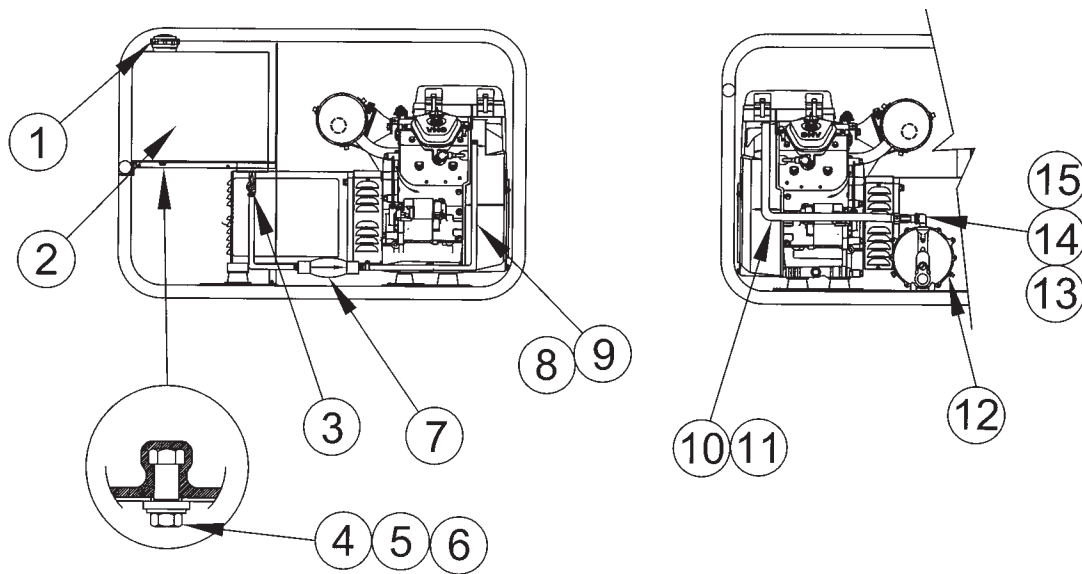

### WIRING DIAGRAM,

# COMPLETE UNIT ASSEMBLY

<u>REF #</u>	<u>PART NUMBER</u>	<u>QTY</u>	<u>DESCRIPTION</u>
1	15462-031	1	Fuel Tray
2	15687-005	1	Heat Shield
3	16067-003	1	Honda Muffler #VHRM4
4	16237-001	1	Spark Arrestor
5	17210-ZJ1-842	1	Air Filter
6	15959-003	1	Engine, Honda Model GX620UVXE23
7	NGK - ZGR5A-4	2	Spark Plug
8	63073-029	1	Cradle
9	15464-006	1	Generator Divider
10	15287-017	1	Air Seal 24"
11	40078-028	1	Fuel Line
12	23917-000	1	Grommet
13	16335-003	1	Generator Support
14	99838-000	1	Patch Plate
15	300146-406	1	Control Box
16	15464-005	1	Generator Divider
17	15287-016	1	Air Seal 15.75"
18	351836-1	1	Generator, Mecc Alte Spa Model S20FS-160/A
19	91658-014	4	Bolt, 3/8" - 16 X 3 1/2"
20	98807-000	6	Shock Mount

<u>REF #</u>	<u>PART NUMBER</u>	<u>QTY</u>	<u>DESCRIPTION</u>
21	98806-000	10	2" O.D. X .406" I.D. Flat Washer
22	16446-000	4	M8 X 1.25 Nylok Hex Nut
23	98101-009	1	Side Panel
24	15400-ZJ1-004	1	Oil Filter
25	300349-1	1	Oil Drain Adapter
26	16456-005	1	3/8" X 3" Pipe Nipple
27	21858-000	1	3/8" NPT Pipe Cap
NI	300323-112	2	Capacitor, 31.5 mf, 425V

# FUEL SYSTEM

<u>REF #</u>	<u>PART NUMBER</u>	<u>QTY</u>	<u>DESCRIPTION</u>
1	62396-006	1	Fuel Cap
2	16316-001	1	Fuel Tank
3	Supplied with Tank	1	1/4 Turn Shut - Off Valve
4	91658-011	4	3/8" - 16 X 3/4" Hex Head Bolt
5	20604-000	4	Flat Washer
6	16133-001	4	3/8" I.D. Leather Washer
7	62391-000	1	Primer Bulb
8	48039-008	1	Hose Clamp
9	40078-008	1	Fuel Line 24"
10	62999-001	5	1/4" Hose Clamps
11	23048-008	1	Hose 24"
12	55559-002	1	Regulator
13	99875-000	1	90° Brass Elbow
14	99874-000	1	Tee Valve
15	350892-3	1	1/2" SAE 45° Flare X 1/2" Hose B