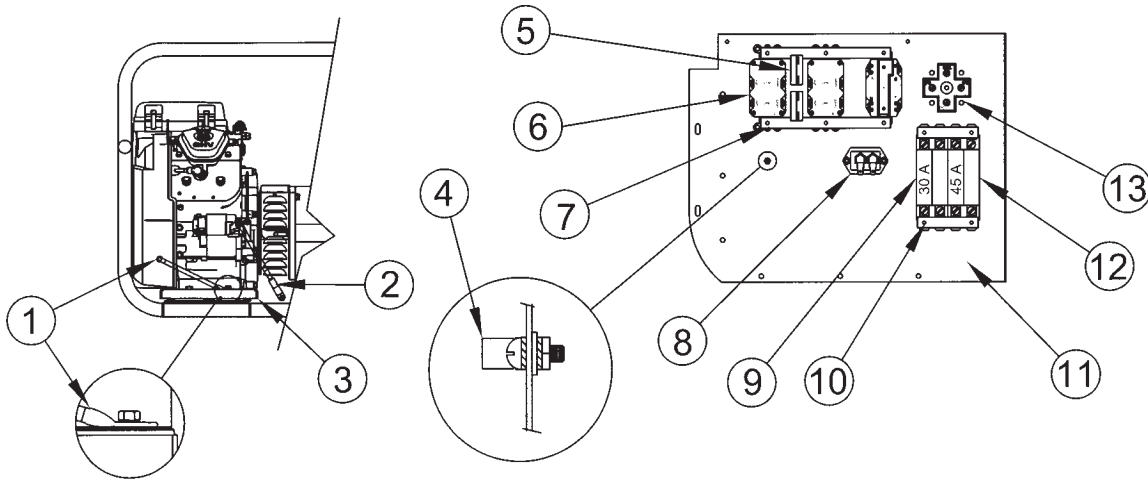

<u>REF #</u>	<u>PART NUMBER</u>	<u>QTY</u>	<u>DESCRIPTION</u>
21	98806-000	10	2" O.D. X .406" I.D. Flat Washer
22	16446-000	4	M8 X 1.25 Nylok Hex Nut
23	98101-009	1	Side Panel
24	15400-ZJ1-004	1	Oil Filter
25	300349-1	1	Oil Drain Adapter
26	16456-005	1	3/8" X 3" Pipe Nipple
27	21858-000	1	3/8" NPT Pipe Cap
NI	300323-112	2	Capacitor, 31.5 mf, 425V

BATTERY/CONTROL BOX ASSEMBLY

<u>REF #</u>	<u>PART NUMBER</u>	<u>QTY</u>	<u>DESCRIPTION</u>
1	15767-021	1	Negative Battery Cable
2	15757-010	1	Positive Battery Cable
3	15676-008	1	Battery Tray
4	48042-001	1	Ground Lug
5	91286-001	2	Circuit Breaker, 20 A
6	15147-001	2	GFCI Receptacle, 20 A, 120 V
7	64045-006	2	Mounting Strap
8	58166-001	1	Running Time Meter
9	57030-002	1	Circuit Breaker, 30 A, 240 V
10	64045-009	2	Mounting Strap
11	99055-410	1	Front, Control Box
12	57030-007	1	Circuit Breaker, 45A, 240 V
13	300136	1	Receptacle, Nema 14-60R
NI	300143	1	Battery Hold Down Kit