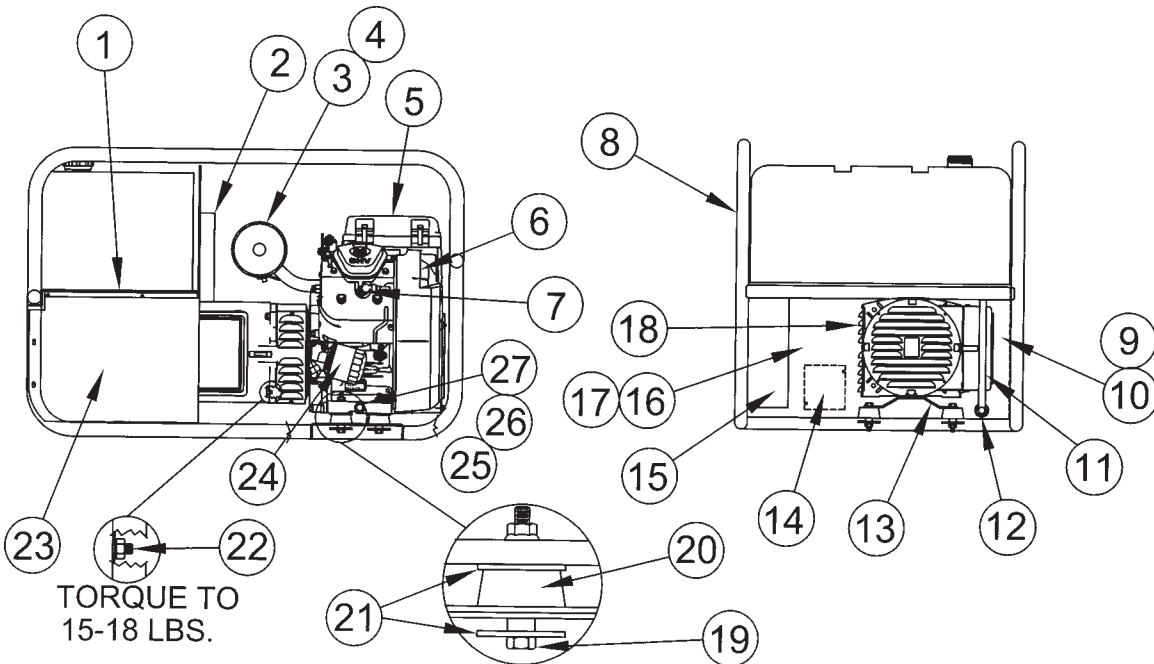

## ILLUSTRATED PARTS LISTS

### WIRING DIAGRAM,

# COMPLETE UNIT ASSEMBLY

<u>REF #</u>	<u>PART NUMBER</u>	<u>QTY</u>	<u>DESCRIPTION</u>
1	15462-031	1	Fuel Tray
2	15687-005	1	Heat Shield
3	16067-003	1	Honda Muffler #VHRM4
4	16237-001	1	Spark Arrestor
5	17210-ZJ1-842	1	Air Filter
6	15959-003	1	Engine, Honda Model GX620UVXE23
7	NGK - ZGR5A-4	2	Spark Plug
8	63073-029	1	Cradle
9	15464-006	1	Generator Divider
10	15287-017	1	Air Seal 24"
11	40078-028	1	Fuel Line
12	23917-000	1	Grommet
13	16335-003	1	Generator Support
14	99838-000	1	Patch Plate
15	300146-406	1	Control Box
16	15464-005	1	Generator Divider
17	15287-016	1	Air Seal 15.75"
18	351836-1	1	Generator, Mecc Alte Spa Model S20FS-160/A
19	91658-014	4	Bolt, 3/8" - 16 X 3 1/2"
20	98807-000	6	Shock Mount

<u>REF #</u>	<u>PART NUMBER</u>	<u>QTY</u>	<u>DESCRIPTION</u>
21	98806-000	10	2" O.D. X .406" I.D. Flat Washer
22	16446-000	4	M8 X 1.25 Nylok Hex Nut
23	98101-009	1	Side Panel
24	15400-ZJ1-004	1	Oil Filter
25	300349-1	1	Oil Drain Adapter
26	16456-005	1	3/8" X 3" Pipe Nipple
27	21858-000	1	3/8" NPT Pipe Cap
NI	300323-112	2	Capacitor, 31.5 mf, 425V