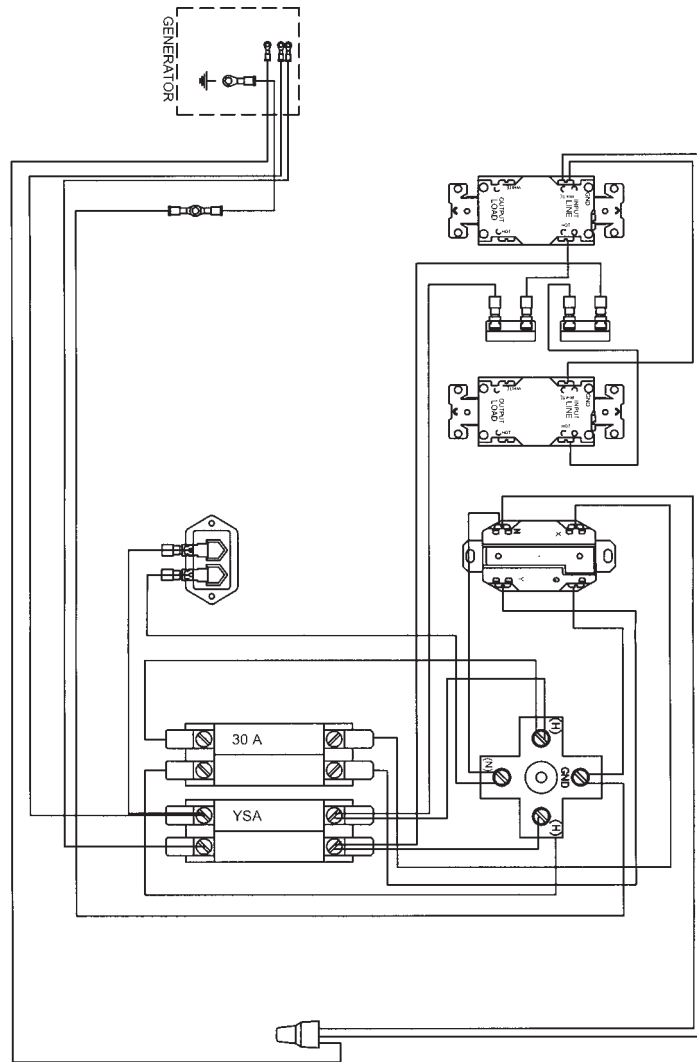

## ILLUSTRATED PARTS LISTS

# COMPLETE UNIT ASSEMBLY

<u>REF #</u>	<u>PART NUMBER</u>	<u>QTY</u>	<u>DESCRIPTION</u>
1	15462-031	1	Fuel Tray
2	15687-005	1	Heat Shield
3	16067-003	1	Honda Muffler #VHRM4
4	16237-001	1	Spark Arrestor
5	17210-ZJ1-842	1	Air Filter
6	15959-003	1	Engine, Honda Model GX620UVXE23
7	NGK - ZGR5A-4	2	Spark Plug
8	63073-029	1	Cradle
9	15464-006	1	Generator Divider
10	15287-017	1	Air Seal 24"
11	40078-028	1	Fuel Line
12	23917-000	1	Grommet
13	16335-003	1	Generator Support
14	99838-000	1	Patch Plate
15	300146-406	1	Control Box
16	15464-005	1	Generator Divider
17	15287-016	1	Air Seal 15.75"
18	351836-1	1	Generator, Mecc Alte Spa Model S20FS-160/A
19	91658-014	4	Bolt, 3/8" - 16 X 3 1/2"
20	98807-000	6	Shock Mount

<u>REF #</u>	<u>PART NUMBER</u>	<u>QTY</u>	<u>DESCRIPTION</u>
21	98806-000	10	2" O.D. X .406" I.D. Flat Washer
22	16446-000	4	M8 X 1.25 Nylok Hex Nut
23	98101-009	1	Side Panel
24	15400-ZJ1-004	1	Oil Filter
25	300349-1	1	Oil Drain Adapter
26	16456-005	1	3/8" X 3" Pipe Nipple
27	21858-000	1	3/8" NPT Pipe Cap
NI	300323-112	2	Capacitor, 31.5 mf, 425V

# FUEL SYSTEM

<u>REF #</u>	<u>PART NUMBER</u>	<u>QTY</u>	<u>DESCRIPTION</u>
1	62396-006	1	Fuel Cap
2	16316-001	1	Fuel Tank
3	Supplied with Tank	1	1/4 Turn Shut - Off Valve
4	91658-011	4	3/8" - 16 X 3/4" Hex Head Bolt
5	20604-000	4	Flat Washer
6	16133-001	4	3/8" I.D. Leather Washer
7	62391-000	1	Primer Bulb
8	48039-008	1	Hose Clamp
9	40078-008	1	Fuel Line 24"
10	62999-001	5	1/4" Hose Clamps
11	23048-008	1	Hose 24"
12	55559-002	1	Regulator
13	99875-000	1	90° Brass Elbow
14	99874-000	1	Tee Valve
15	350892-3	1	1/2" SAE 45° Flare X 1/2" Hose B