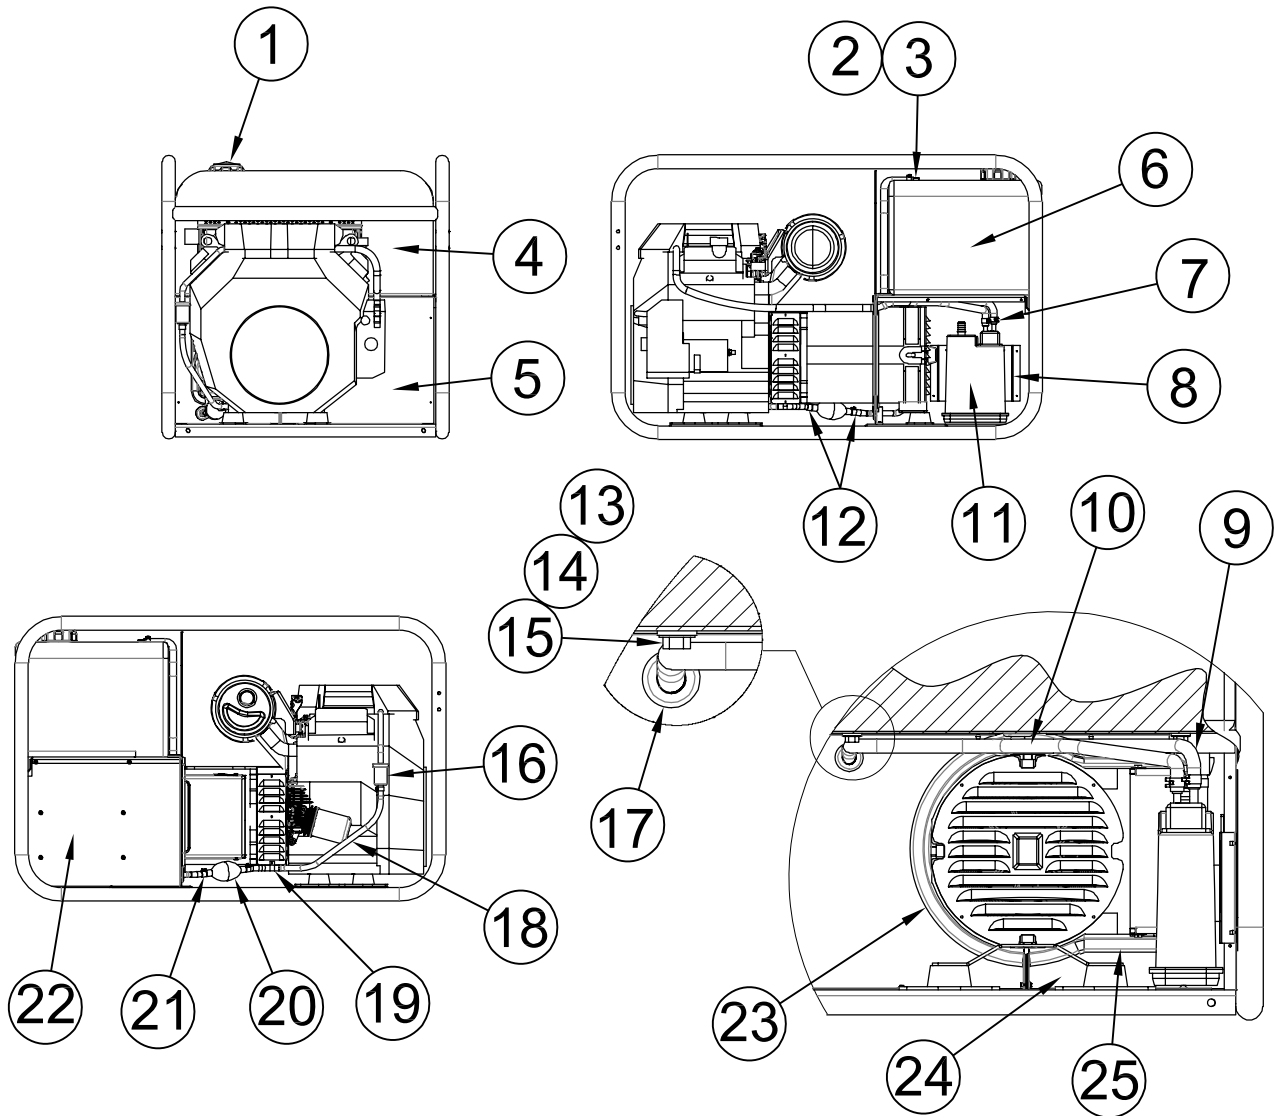

FUEL SYSTEM ASSEMBLY WL12000HE/J (50 STATE)

REF #	PART NUMBER	QTY	DESCRIPTION
1	62397-001	1	Fuel Cap, One Way Vent
2	62409-000	1	Bushing
3	98435-001	1	Hose Fitting 3/8" Elbow
4	15462-041	1	Fuel Tray
5	15464-015S	1	Generator Divider
6	16316-001	1	15 Gallon Fuel Tank
7	62999-004	3	.69 OD Hose Clamp
8	81900-000	1	Carbon Canister Bracket
9	55505-000	32"	3/8" Fuel Line
10	55505-000	43"	3/8" Fuel Line
11	80900-000	1	Carbon Canister
12	62999-001	4	.5 OD Red Hose Clamp
13	91658-011	4	3/8"-16 X .75 Bolt
14	20604-000	4	3/8" Washer
15	16133-001	4	Leather Washer
16	16910-Z6L-003	1*	Fuel Filter
17	23917-000	3	Grommet
18	40078-000	20"	1/4 " Fuel Line
19	48039-008	1	Nylon Clamp
20	62391-000	1	Fuel Primer Bulb
21	40078-000	13"	1/4" Fuel Line
22	98101-014S	1	Side Panel
23	15287-000	15.75"	Air Seal
24	15464-013S	1	Generator Divider
25	15287-000	24"	Air Seal
NI	16700-Z6L-003	1*	Fuel Pump
NI	98771-004	1	Fuel Shut-off Valve
NI	Not Illustrated		
*	Honda Part #