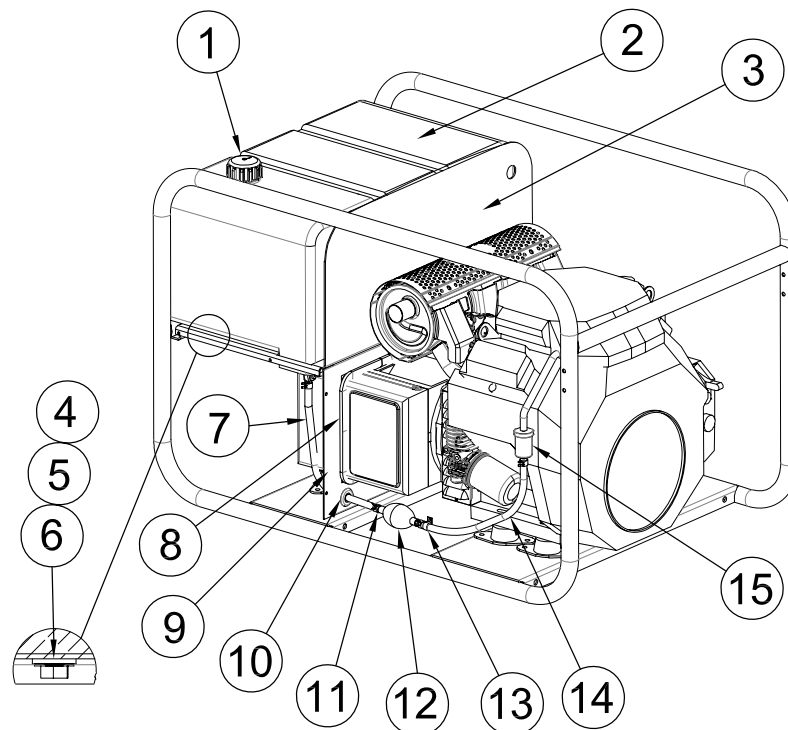

FUEL SYSTEM ASSEMBLY WL1200HE/I (49 STATE)

REF #	PART NUMBER	QTY	DESCRIPTION
1	62396-006	1	Fuel Cap with Gauge
2	16316-001	1	15 Gallon Fuel Tank
3	24012-404	1	Fuel Tray
4	91658-011	4	3/8"-16 X .75 Bolt
5	20604-000	4	3/8" Washer
6	16133-001	4	Leather Washer
7	40078-000	13"	1/4" Fuel Line
8	15287-000	39.5"	Air Seal
9	24012-401S	1	Left Fuel Tank Support
10	23917-000	1	Grommet
11	62999-001	4	.5 OD Red Hose Clamp
12	62391-000	1	Primer Bulb
13	48039-008	1	Nylon Clamp
14	40078-000	20"	1/4" Fuel Line
15	16910-Z6L-003	1*	Fuel Filter
NI	16700-Z6L-003	1*	Fuel Pump
NI	24012-402S	1	Right Fuel Tank Support
NI	24012-403S	1	Generator Access Cover
NI	81900-000S	1	Carbon Canister Bracket
NI	98771-004	1	Fuel Shut-off Valve
NI	Not Illustrated		
*	Honda Part #