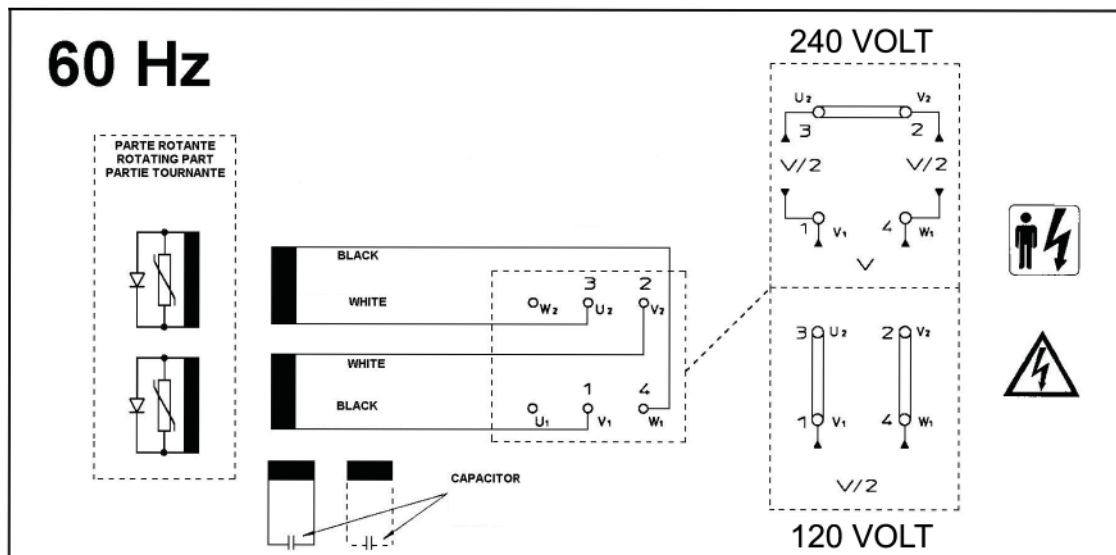

REF #	PART NUMBER	QTY	DESCRIPTION
1	64326-020	2	Axle
2	15775-006	1	Axle Bracket
3	64688-007	4	Axle Spacer
4	43657-003	4	Tire & Hub
4	43657-004	4	Foam Filled Tire & Hub
4	43657-005	4	Hard Rubber Tire & Hub
5	458-000	8	5/16"-18 Hex Nut
6	480-000	8	5-/16"-18 Lock Washer
7	465-000	8	5/16"-18 X 3/4" Bolt
8	479-000	6	1/4" Lock Washer
9	47517-000	6	1/4"-20 Nylock Hex Nut
10	56842-004	4	1/4"-20 X 1.75" Bolt
11	300066-4	1	Left Handle Support
12	300066-3	1	Right Handle Support
13	61857-004	1	Handle
14	62912-000	3"	Foam Strip
15	96286-006	2	Nylon Washer
16	56842-005	2	1/4"-20 X 2" Bolt
17	1178-000	8	Flat Washer
18	64327-000	4	Hubcap
NI	15775-007	1	Axle Bracket, Engine End
NI	93402-002	2	Hole Plug
NI	Not Illustrated		

GENERATOR END SCHEMATIC