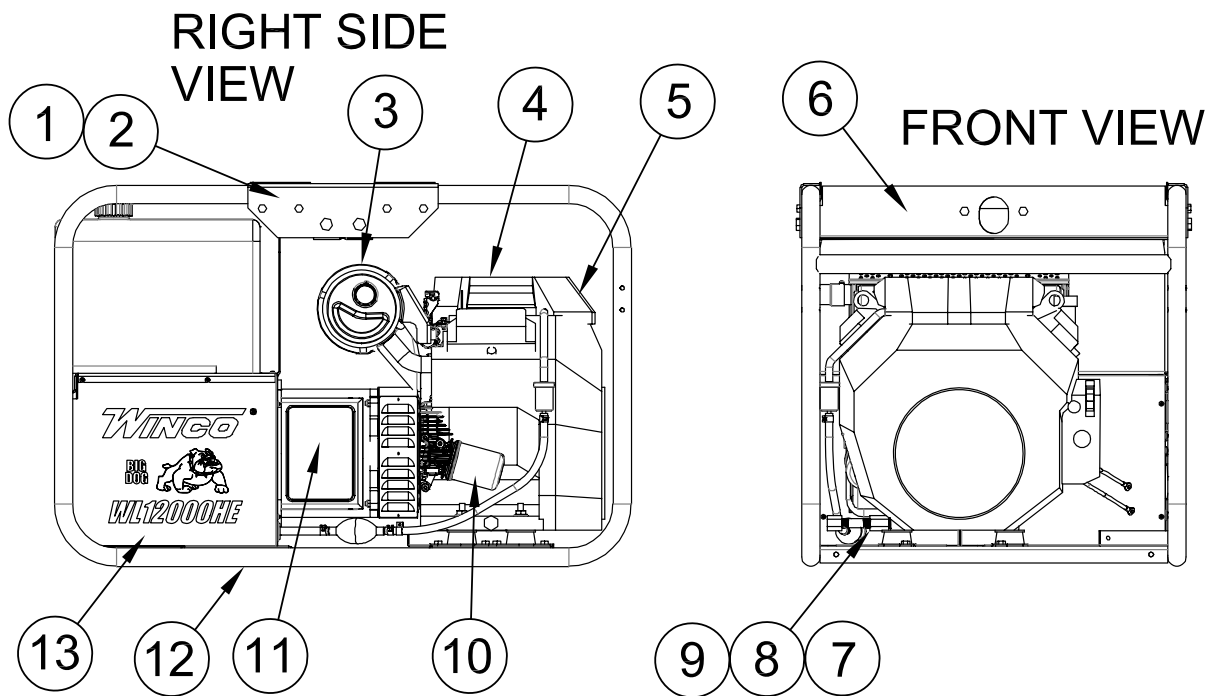

# GENERATOR ASSEMBLY

REF #	PART NUMBER	QTY	DESCRIPTION
1	300147-3	2	Lifting Eye Support
2	300149-2	4	Cradle Lifting Support
3	VHRM6	1*	Honda Muffler
4	17210-Z6L-000	1*	Air Filter
5	15959-008	1	Engine, Honda GX630RVXE1
6	300148-3	2	Lifting Eye
7	300349-2	1	Oil Drain Adapter M20-1.5(M)
8	16456-005	1	3/8 X 3" Pipe Nipple
9	21858-000	1	3/8" Pipe Cap
10	15400-RTA-004	1*	Oil Filter
11	351836-1	1	Generator, Mecc Alte Spa Model, S20FS-160/A
12	63073-026	1	Welded Cradle Assembly
13	98101-014S	1*	Side Panel
NI	ZFR5F	2**	NGK Spark Plug
NI	15769-000	1	Spark Arrestor
NI	21698-001	45	Torx Screw
NI	Not Illustrated		
*	Honda Part #		
**	NGK Part #		