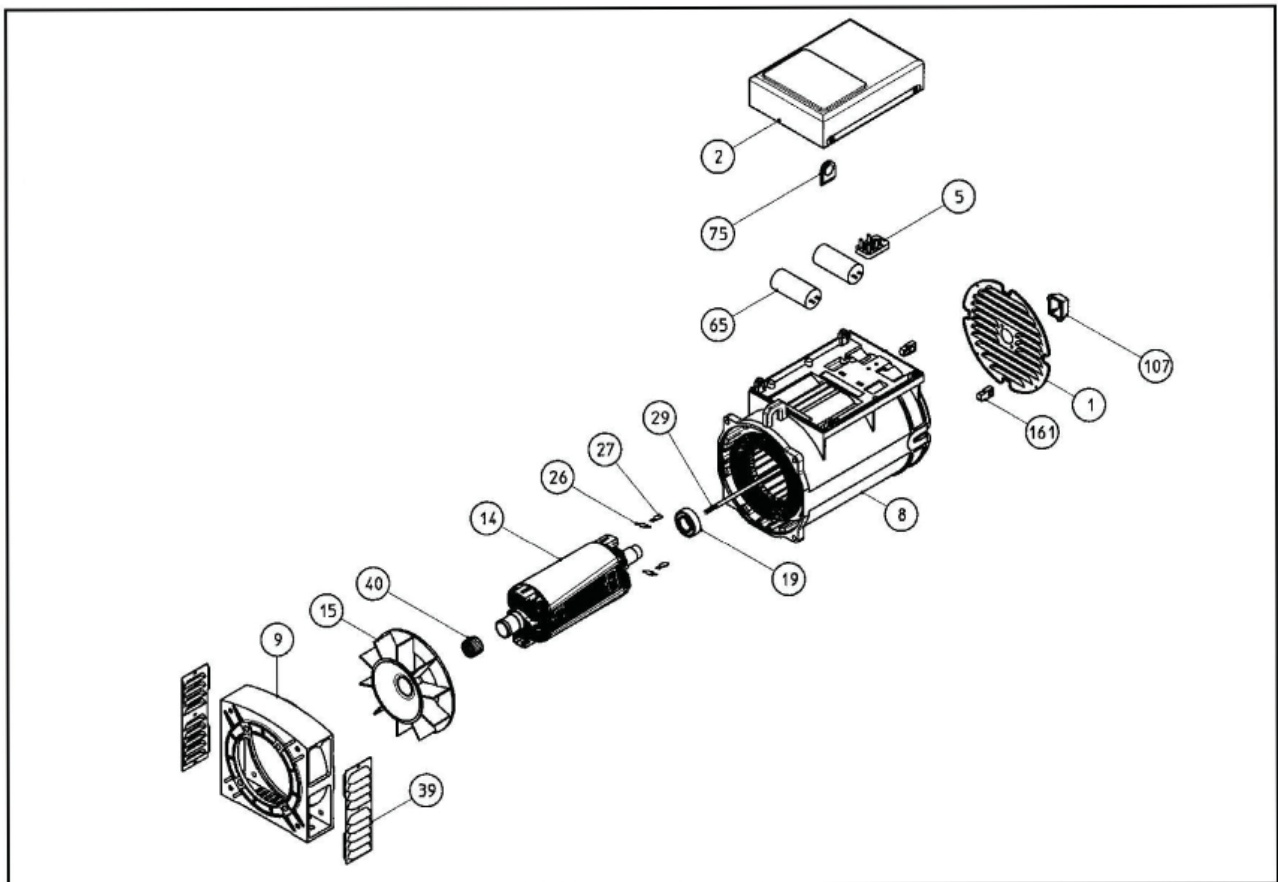

GENERATOR ASSEMBLY

REF #	PART NUMBER	QTY	DESCRIPTION
	351836-1	1	Complete Generator Assembly
65	300323-112	2	Capacitor, 31.5 mf, 425V
26	300323-208	2	Varistor
27	300323-207	2	Diode
19	54665-000	1	Bearing
40	300323-110	1	Tolerance Ring
107	300323-211	1	Rubber Cap

GENERATOR SPECIFICATIONS:

ROTOR	6.57 Ohms
STATOR	0.209 Ohms
CAPACITOR	
LEADS	0.60 Ohms