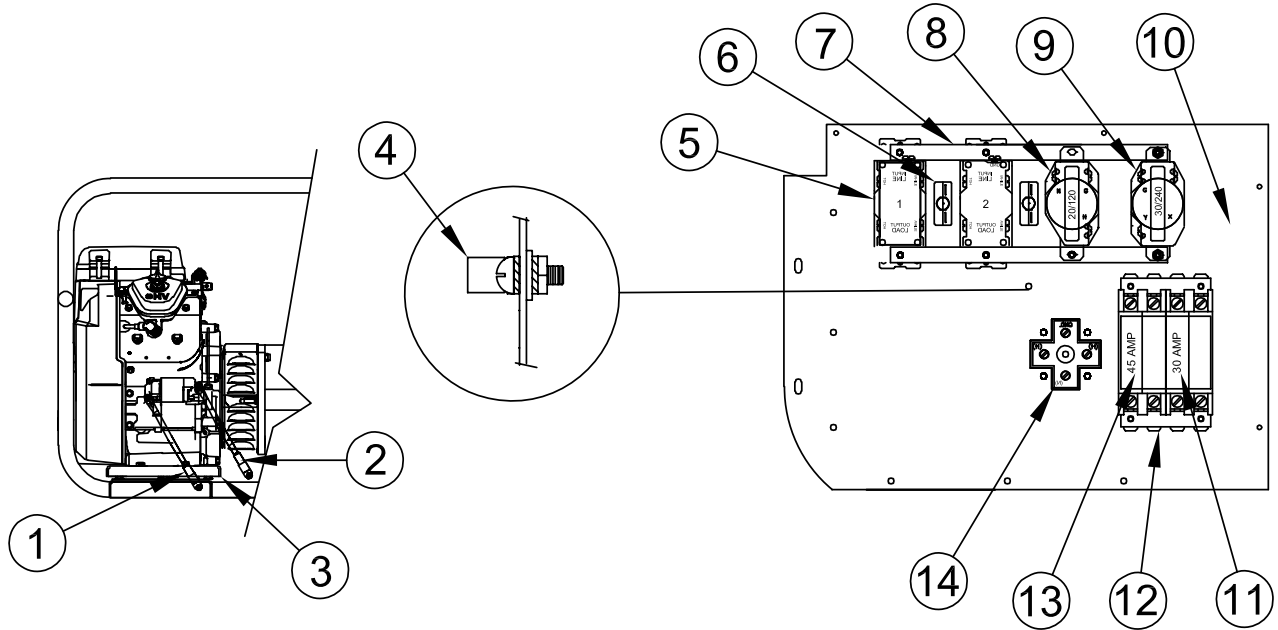

RECEPTACLE BOX & BATTERY ASSEMBLY WL12000HE/J (50 STATE)

REF #	PART NUMBER	QTY	DESCRIPTION
1	15767-028	1	Negative (-) Battery Cable
2	15767-027	1	Positive (+) Battery Cable
3	15676-008	1	Battery Tray
4	48042-001	1	Ground Lug
5	15147-001	2	20A, 125V, GFCI Receptacle
6	91286-001	2	20A Circuit Breaker
7	64045-001	2	Mounting Strap
8	56279-000	1	20A, 125V Twistlock Recpt.
9	57324-000	1	30A, 240V Twistlock Recpt.
10	99055-033S	1	Front Panel, Recpt. Box
11	57030-002	1	30A 2-Pole Circuit Breaker
12	64045-009	2	Mounting Strap
13	57030-007	1	45A 2-Pole Circuit Breaker
14	91889-000	1	50A, 120V / 240V Receptacle
NI	64493-000	Reference	50A, 120V / 240V Alpha Lock Plug
NI	300143	1	Battery Hold Down Kit
NI	Not Illustrated