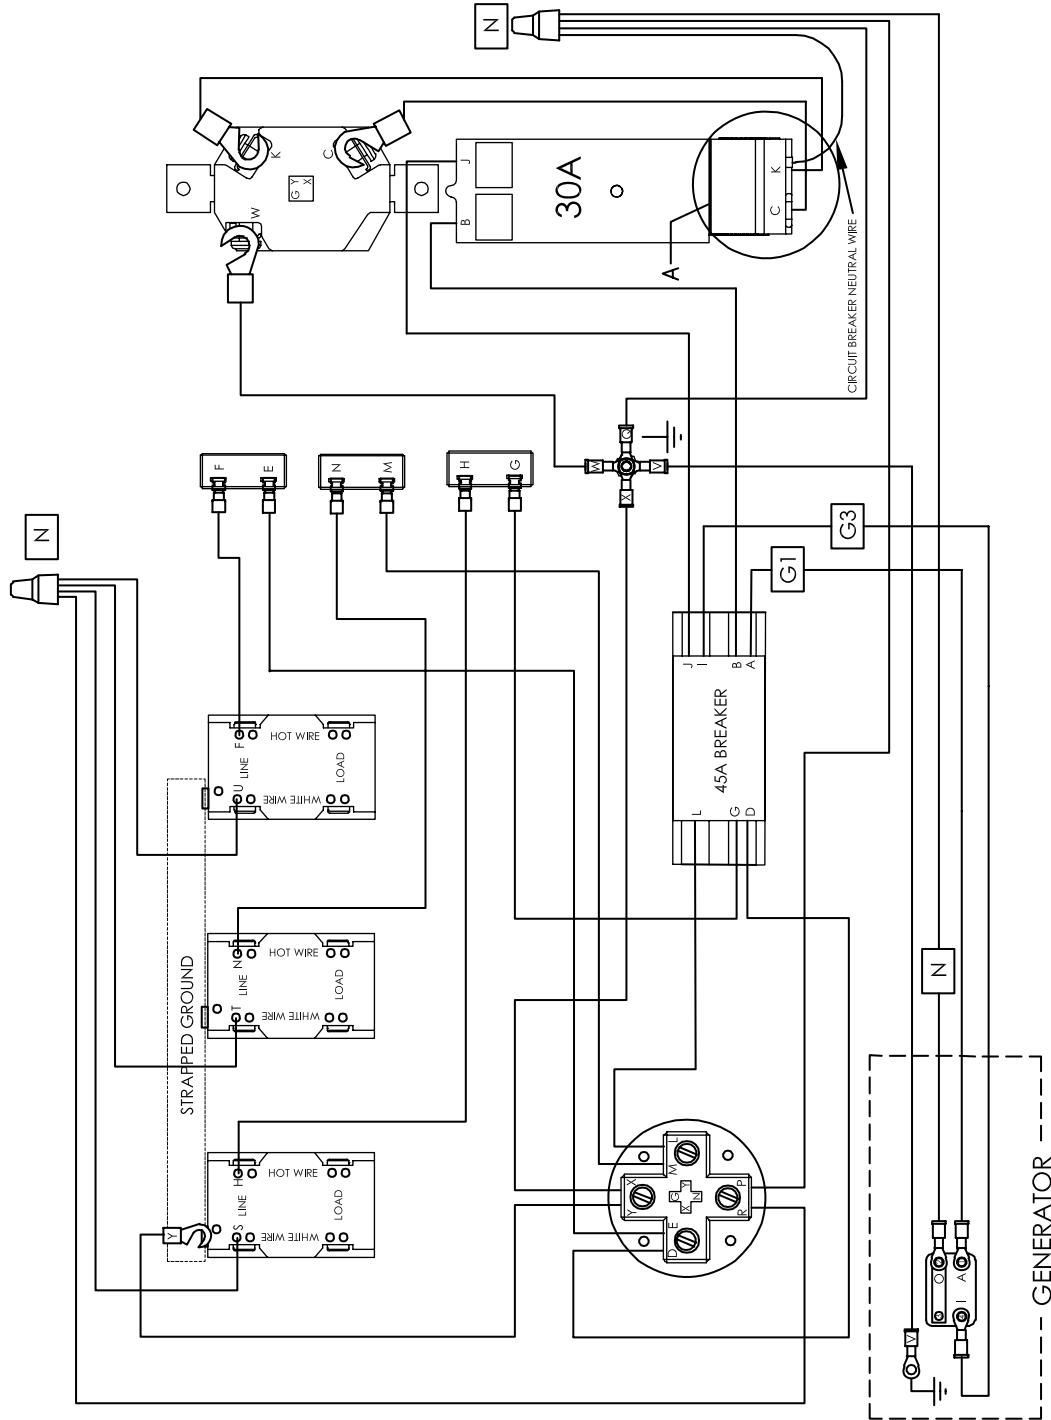

# 4-WHEEL DOLLY KIT ASSEMBLY

REF #	PART NUMBER	QTY	DESCRIPTION
1	64326-020	2	Axle
2	15775-006	1	Axle Bracket
3	64688-007	4	Axle Spacer
4	43657-003	4	Tire & Hub
4	43657-004	4	Foam Filled Tire & Hub
4	43657-005	4	Hard Rubber Tire & Hub
5	458-000	8	5/16"-18 Hex Nut
6	480-000	8	5-/16"-18 Lock Washer
7	465-000	8	5/16"-18 X 3/4" Bolt
8	479-000	6	1/4" Lock Washer
9	47517-000	6	1/4"-20 Nylock Hex Nut
10	56842-004	4	1/4"-20 X 1.75" Bolt
11	300066-4	1	Left Handle Support
12	300066-3	1	Right Handle Support
13	61857-004	1	Handle
14	62912-000	3"	Foam Strip
15	96286-006	2	Nylon Washer
16	56842-005	2	1/4"-20 X 2" Bolt
17	1178-000	8	Flat Washer
18	64327-000	4	Hubcap
NI	15775-007	1	Axle Bracket, Engine End
NI	93402-002	2	Hole Plug
NI	Not Illustrated		

## GENERATOR END SCHEMATIC

# WIRING DIAGRAM WL1200HE/I (49 STATE)

# WIRING DIAGRAM WL1200HE/J (50 STATE)