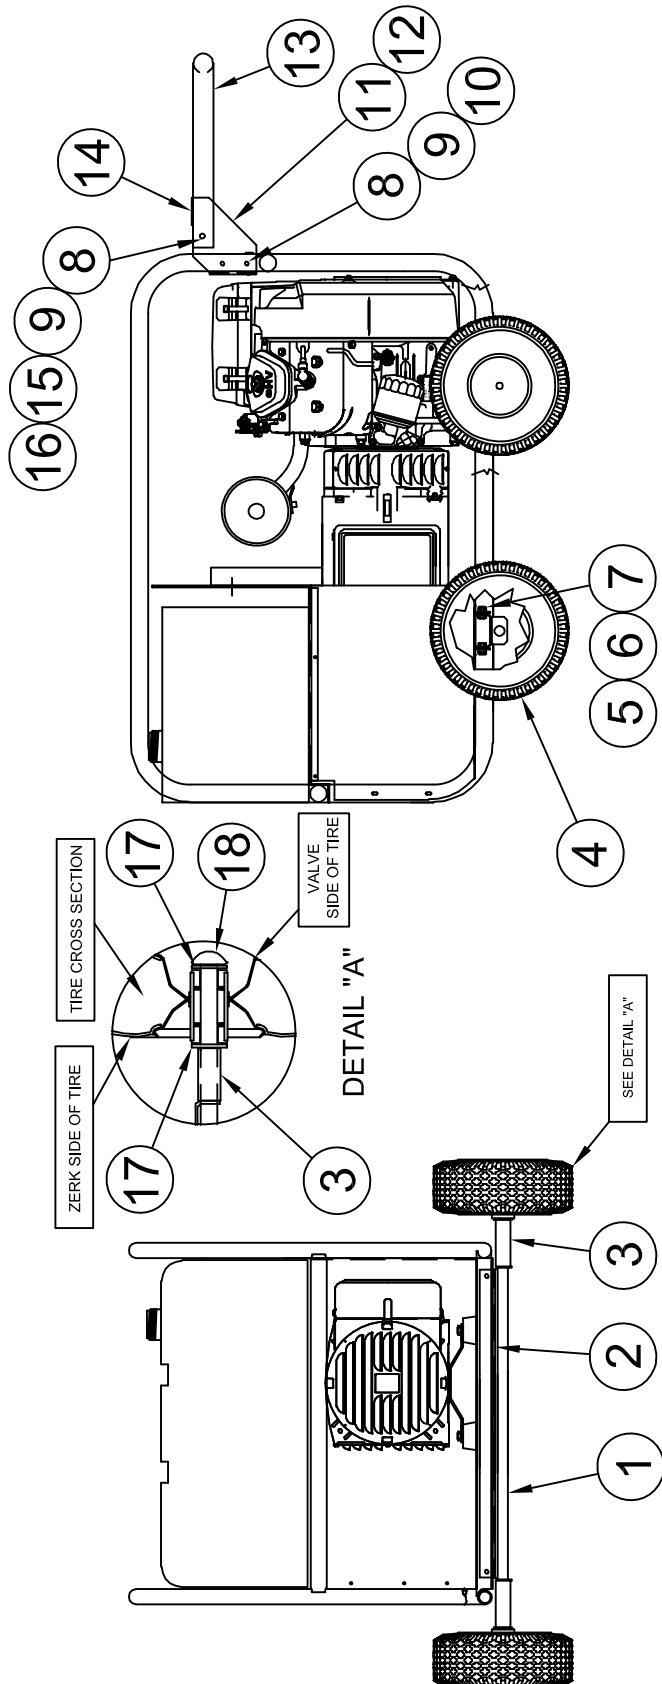

# FUEL SYSTEM ASSEMBLY WL1200HE/I (49 STATE)

REF #	PART NUMBER	QTY	DESCRIPTION
1	62396-006	1	Fuel Cap with Gauge
2	16316-001	1	15 Gallon Fuel Tank
3	24012-404	1	Fuel Tray
4	91658-011	4	3/8"-16 X .75 Bolt
5	20604-000	4	3/8" Washer
6	16133-001	4	Leather Washer
7	40078-000	13"	1/4" Fuel Line
8	15287-000	39.5"	Air Seal
9	24012-401S	1	Left Fuel Tank Support
10	23917-000	1	Grommet
11	62999-001	4	.5 OD Red Hose Clamp
12	62391-000	1	Primer Bulb
13	48039-008	1	Nylon Clamp
14	40078-000	20"	1/4" Fuel Line
15	16910-Z6L-003	1*	Fuel Filter
NI	16700-Z6L-003	1*	Fuel Pump
NI	24012-402S	1	Right Fuel Tank Support
NI	24012-403S	1	Generator Access Cover
NI	81900-000S	1	Carbon Canister Bracket
NI	98771-004	1	Fuel Shut-off Valve
NI	Not Illustrated		
*	Honda Part #		

# 4-WHEEL DOLLY KIT ASSEMBLY

REF #	PART NUMBER	QTY	DESCRIPTION
1	64326-020	2	Axle
2	15775-006	1	Axle Bracket
3	64688-007	4	Axle Spacer
4	43657-003	4	Tire & Hub
4	43657-004	4	Foam Filled Tire & Hub
4	43657-005	4	Hard Rubber Tire & Hub
5	458-000	8	5/16"-18 Hex Nut
6	480-000	8	5-/16"-18 Lock Washer
7	465-000	8	5/16"-18 X 3/4" Bolt
8	479-000	6	1/4" Lock Washer
9	47517-000	6	1/4"-20 Nylock Hex Nut
10	56842-004	4	1/4"-20 X 1.75" Bolt
11	300066-4	1	Left Handle Support
12	300066-3	1	Right Handle Support
13	61857-004	1	Handle
14	62912-000	3"	Foam Strip
15	96286-006	2	Nylon Washer
16	56842-005	2	1/4"-20 X 2" Bolt
17	1178-000	8	Flat Washer
18	64327-000	4	Hubcap
NI	15775-007	1	Axle Bracket, Engine End
NI	93402-002	2	Hole Plug
NI	Not Illustrated		