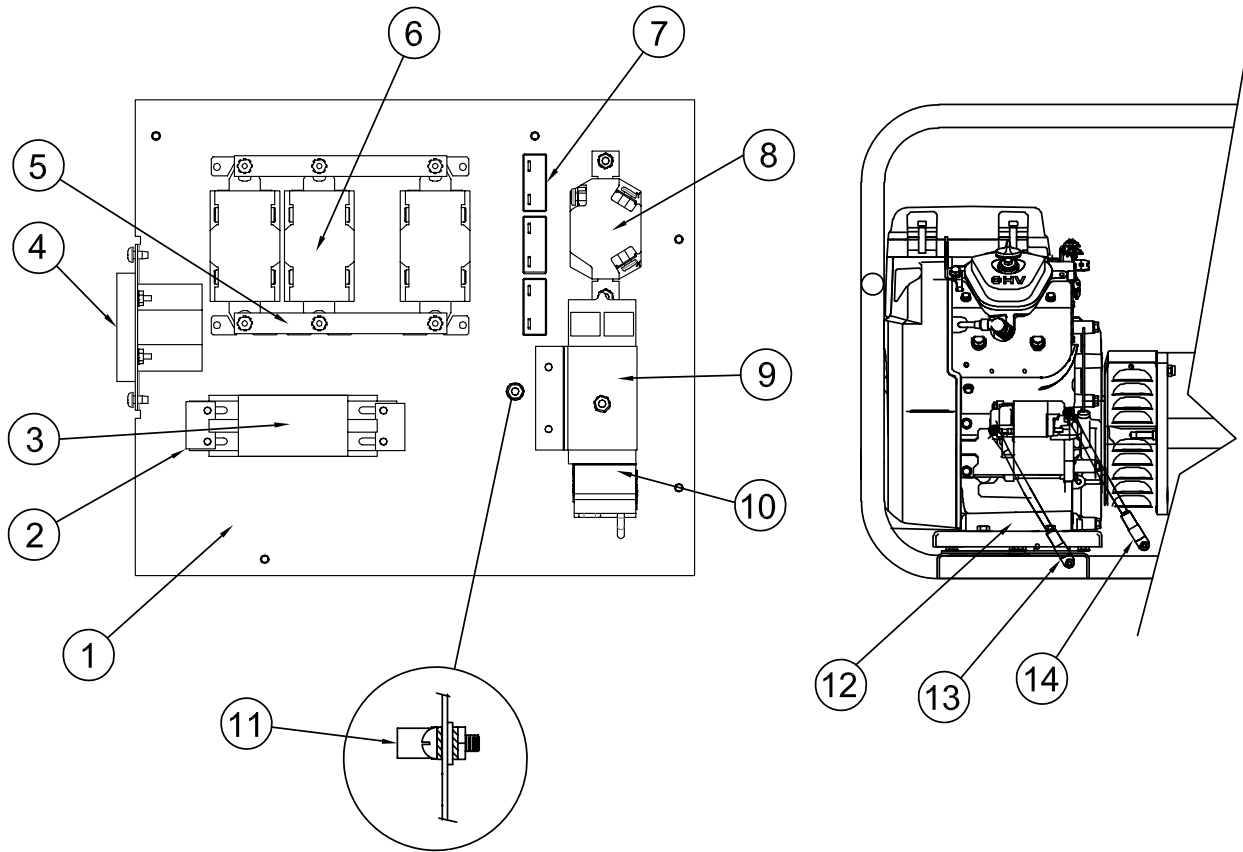

RECEPTACLE BOX & BATTERY ASSEMBLY WL1200HE/I (49 STATE)

REF #	PART NUMBER	QTY	DESCRIPTION
1	24012-201S	1	Front Receptacle Box Panel
2	64045-032	2	Mounting Strap
3	57030-007	1	45A 240V Circuit Breaker
4	300136	1	NEMA 14-60R Receptacle
NI	300137	Reference	NEMA 14-60P Plug
5	64045-043	2	Mounting Strap
6	15147-001	3	5-20R 120V GFCI Receptacle
7	91286-001	3	20 Amp Circuit Breaker
8	57324-000	1	NEMA L6-30R Receptacle
9	16319-000	1	Circuit Breaker Bracket
10	16488-000	1	30A 240V GFCI Breaker
11	48042-001	1	Ground Lug
12	15676-008	1	Battery Tray
13	15767-028	1	Battery Negative (-) Cable
14	15767-027	1	Battery Positive (+) Cable
NI	300143	1	Battery Hold Down Kit
NI	15620-006	1	Single Gang GFCI Cover
NI	15620-007	1	Two Gang GFCI Cover
NI	Not Illustrated