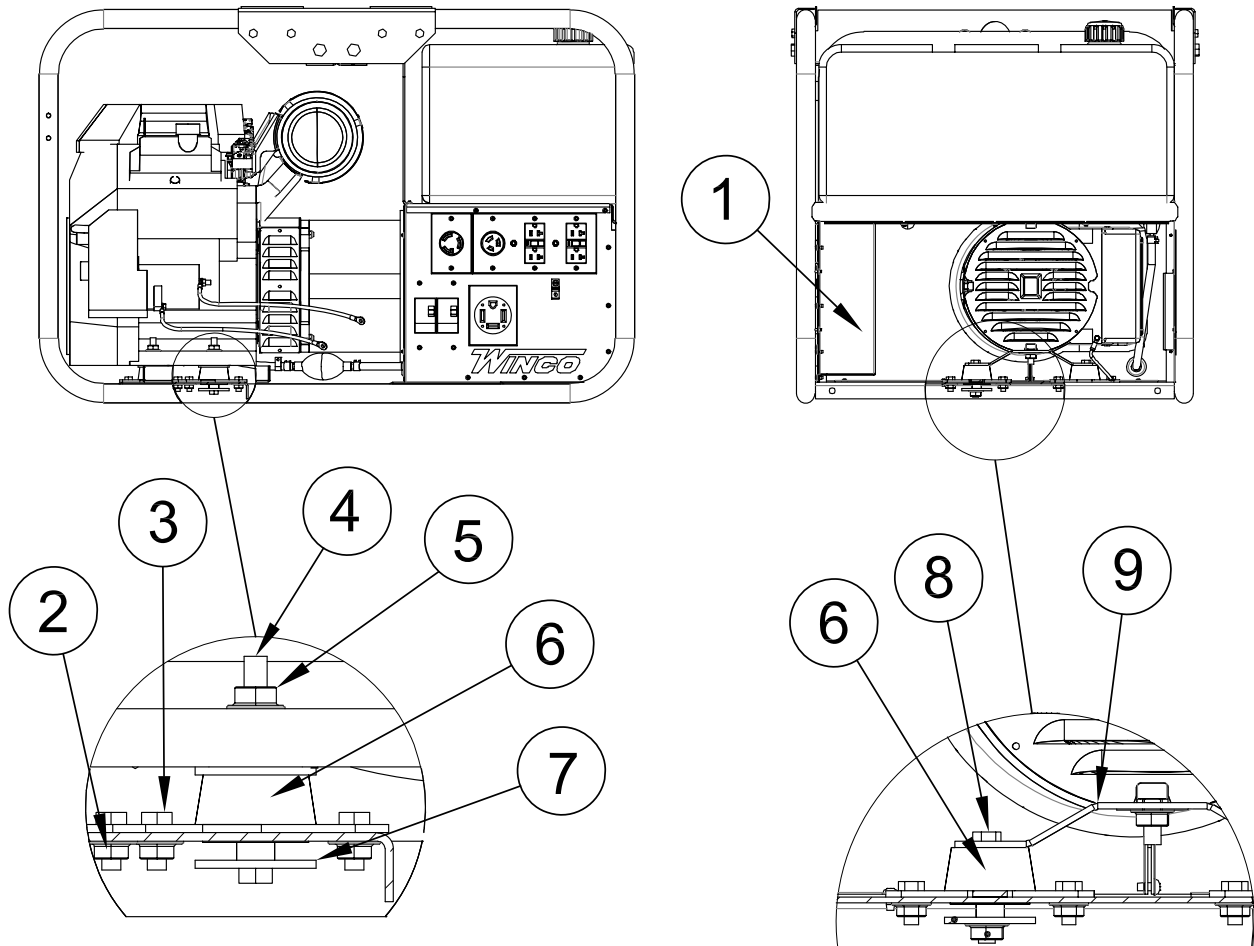

GENERATOR ASSEMBLY

REF #	PART NUMBER	QTY	DESCRIPTION
1	300146-4S	1	Rear Receptacle Cover WL12000HE/J (50 STATE)
1	24012-202S	1	Rear Receptacle Cover WL12000HE/I (49 STATE)
2	16249-000	12	5/16"-18 Flange Nut
3	467-000	12	5/16"-18 X 3/4" Bolt
4	91658-014	4	3/8"-16 X 3.5" Bolt
5	16250-000	7	3/8"-16 Flange Nut
6	98807-000	6	Shockmount
7	98806-000	10	Washer
8	91658-001	5	3/8"-16 X 1" Bolt
9	16335-004	1	Generator Support