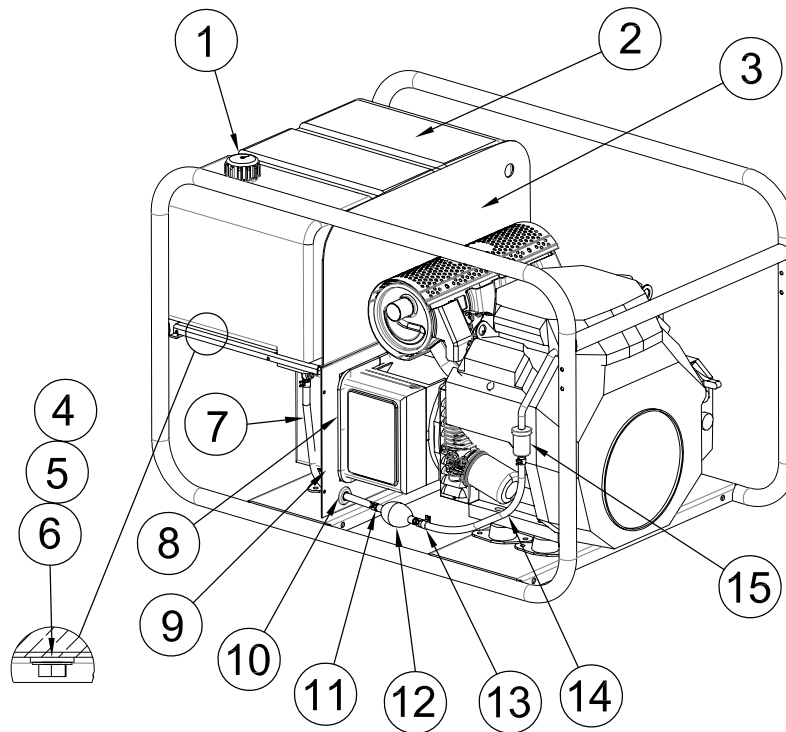

FUEL SYSTEM ASSEMBLY WL1200HE/H

REF #	PART NUMBER	QTY	DESCRIPTION
1	62396-006	1	Fuel Cap with Gauge
2	16316-001	1	15 Gallon Fuel Tank
3	15462-026S	1	Fuel Tray
4	91658-011	4	3/8"-16 X .75 Bolt
5	20604-000	4	3/8" Washer
6	16133-001	4	Leather Washer
7	40078-000	13"	1/4" Fuel Line
8	15287-017	1	Air Seal 24"
9	15464-004S	1	Generator Divider
10	23917-000	1	Grommet
11	62999-001	1	.5 OD Red Hose Clamp
12	62391-000	1	Primer Bulb
13	48039-008	1	Nylon Clamp
14	40078-000	20"	1/4" Fuel Line
15	16910-Z6L-003	1*	Fuel Filter
NI	16700-Z6L-003	1*	Fuel Pump
NI	15464-010S	1	Generator Divider
NI	15287-016	1	Air Seal 15.75"
NI	Not Illustrated		
*	Honda Part #