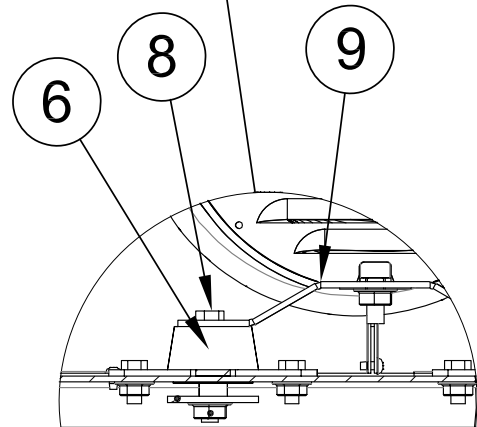

GENERATOR ASSEMBLY

REF #	PART NUMBER	QTY	DESCRIPTION
1	300146-4S	1	Rear Receptacle Cover
2	16249-000	12	5/16"-18 Flange Nut
3	467-000	12	5/16"-18 X 3/4" Bolt
4	91658-014	4	3/8"-16 X 3.5" Bolt
5	16250-000	7	3/8"-16 Flange Nut
6	98807-000	6	Shockmount
7	98806-000	10	Washer
8	91658-001	5	3/8"-16 X 1" Bolt
9	16335-004	1	Generator Support