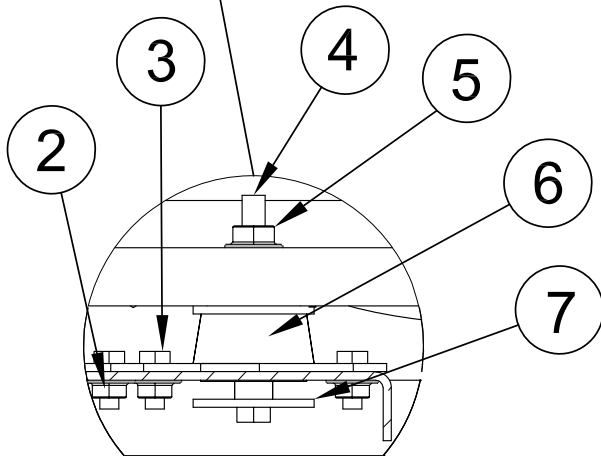

GENERATOR ASSEMBLY

REF #	PART NUMBER	QTY	DESCRIPTION
1	300146-4S	1	Rear Receptacle Cover
2	16249-000	12	5/16"-18 Flange Nut
3	467-000	12	5/16"-18 X 3/4" Bolt
4	91658-014	4	3/8"-16 X 3.5" Bolt
5	16250-000	7	3/8"-16 Flange Nut
6	98807-000	6	Shockmount
7	98806-000	10	Washer
8	91658-001	5	3/8"-16 X 1" Bolt
9	16335-004	1	Generator Support