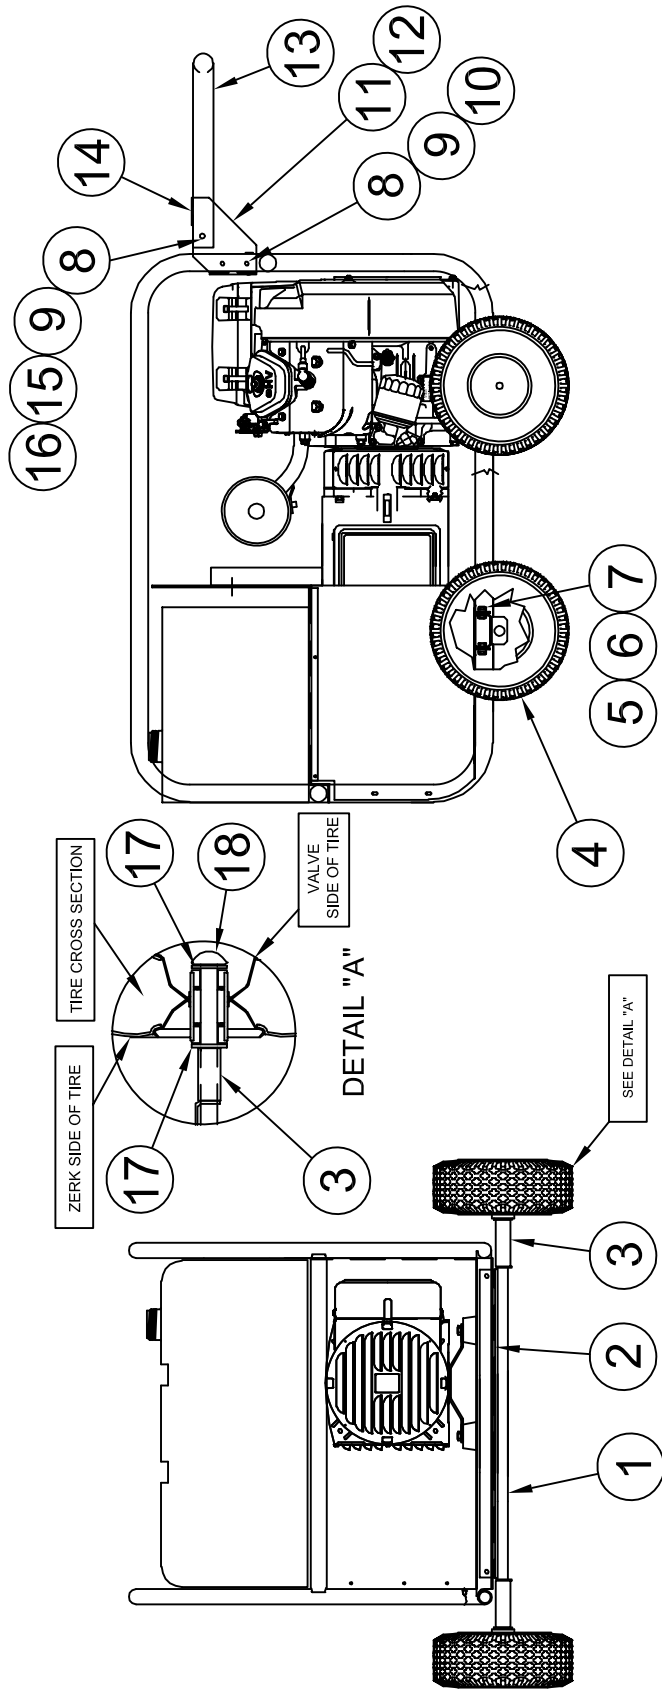

# FUEL SYSTEM ASSEMBLY WL1200HE/H

REF #	PART NUMBER	QTY	DESCRIPTION
1	62396-006	1	Fuel Cap with Gauge
2	16316-001	1	15 Gallon Fuel Tank
3	15462-026S	1	Fuel Tray
4	91658-011	4	3/8"-16 X .75 Bolt
5	20604-000	4	3/8" Washer
6	16133-001	4	Leather Washer
7	40078-000	13"	1/4" Fuel Line
8	15287-017	1	Air Seal 24"
9	15464-004S	1	Generator Divider
10	23917-000	1	Grommet
11	62999-001	1	.5 OD Red Hose Clamp
12	62391-000	1	Primer Bulb
13	48039-008	1	Nylon Clamp
14	40078-000	20"	1/4" Fuel Line
15	16910-Z6L-003	1*	Fuel Filter
NI	16700-Z6L-003	1*	Fuel Pump
NI	15464-010S	1	Generator Divider
NI	15287-016	1	Air Seal 15.75"
NI	Not Illustrated		
*	Honda Part #		

# 4-WHEEL DOLLY KIT ASSEMBLY

REF #	PART NUMBER	QTY	DESCRIPTION
1	64326-020	2	Axle
2	15775-006	1	Axle Bracket
3	64688-007	4	Axle Spacer
4	43657-003	4	Tire & Hub
4	43657-004	4	Foam Filled Tire & Hub
4	43657-005	4	Hard Rubber Tire & Hub
5	458-000	8	5/16"-18 Hex Nut
6	480-000	8	5-/16"-18 Lock Washer
7	465-000	8	5/16"-18 X 3/4" Bolt
8	479-000	6	1/4" Lock Washer
9	47517-000	6	1/4"-20 Nylock Hex Nut
10	56842-004	4	1/4"-20 X 1.75" Bolt
11	300066-4	1	Left Handle Support
12	300066-3	1	Right Handle Support
13	61857-004	1	Handle
14	62912-000	3"	Foam Strip
15	96286-006	2	Nylon Washer
16	56842-005	2	1/4"-20 X 2" Bolt
17	1178-000	8	Flat Washer
18	64327-000	4	Hubcap
NI	15775-007	1	Axle Bracket, Engine End
NI	93402-002	2	Hole Plug
NI	Not Illustrated		