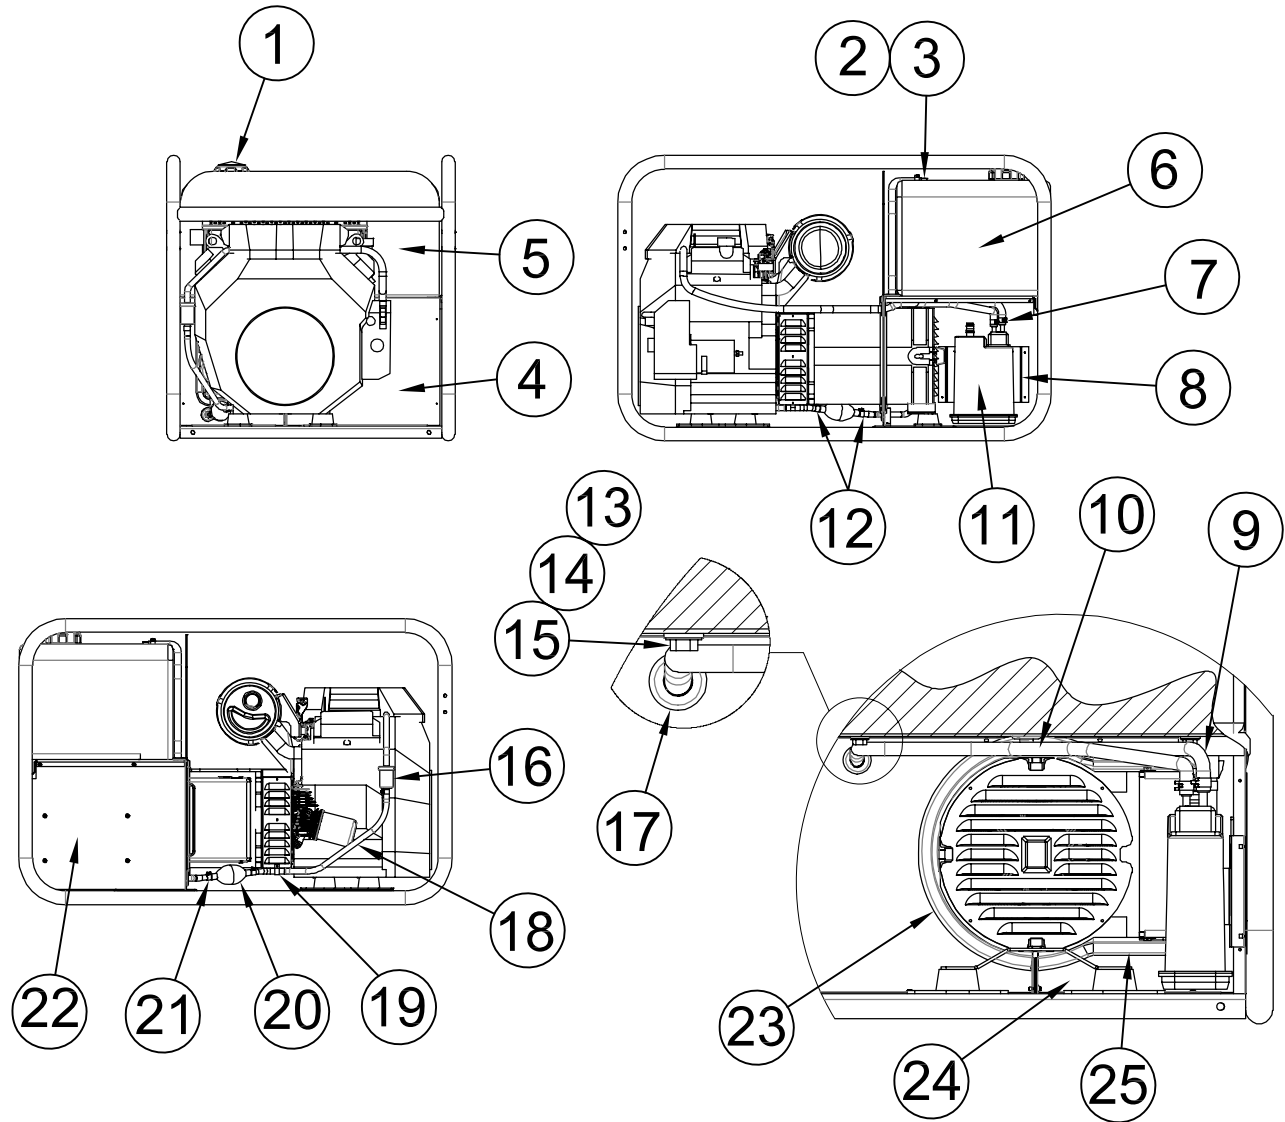

FUEL SYSTEM ASSEMBLY WL12000HE/H (50 STATE)

REF #	PART NUMBER	QTY	DESCRIPTION
1	62397-001	1	Fuel Cap, One Way Vent
2	62409-000	1	Bushing
3	98435-001	1	Hose Fitting 3/8" Elbow
4	15462-041	1	Fuel Tray
5	15464-015S	1	Generator Divider
6	16316-001	1	15 Gallon Fuel Tank
7	62999-004	3	.69 OD Hose Clamp
8	81900-000	1	Carbon Canister Bracket
9	55505-000	31"	3/8" Fuel Line
10	55505-000	43"	3/8" Fuel Line
11	80900-000	1	Carbon Canister
12	62999-001	4	.5 OD Red Hose Clamp
13	91658-011	4	3/8"-16 X .75 Bolt
14	20604-000	4	3/8" Washer
15	16133-001	4	Leather Washer
16	16910-Z6L-003	1*	Fuel Filter
17	23917-000	3	Grommet
18	40078-000	20"	1/4 " Fuel Line
19	48039-008	1	Nylon Clamp
20	62391-000	1	Fuel Primer Bulb
21	40078-000	13"	1/4" Fuel Line
22	98101-014S	1	Side Panel
23	15287-016	15.75"	Air Seal
24	15464-013S	1	Generator Divider
25	15287-017	24"	Air Seal
NI	16700-Z6L-003	1*	Fuel Pump
NI	Not Illustrated		
*	Honda Part #