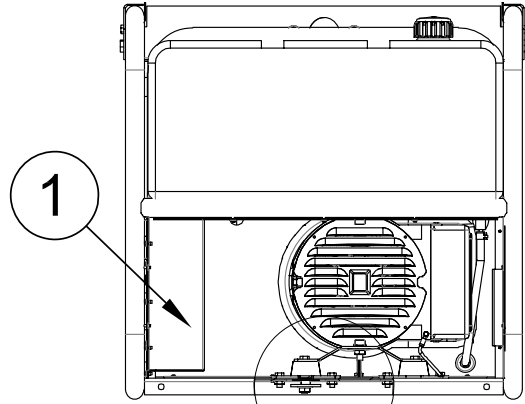

GENERATOR ASSEMBLY

REF #	PART NUMBER	QTY	DESCRIPTION
1	300146-4S	1	Rear Receptacle Cover
2	16249-000	12	5/16"-18 Flange Nut
3	467-000	12	5/16"-18 X 3/4" Bolt
4	91658-014	4	3/8"-16 X 3.5" Bolt
5	16250-000	7	3/8"-16 Flange Nut
6	98807-000	6	Shockmount
7	98806-000	10	Washer
8	91658-001	5	3/8"-16 X 1" Bolt
9	16335-004	1	Generator Support