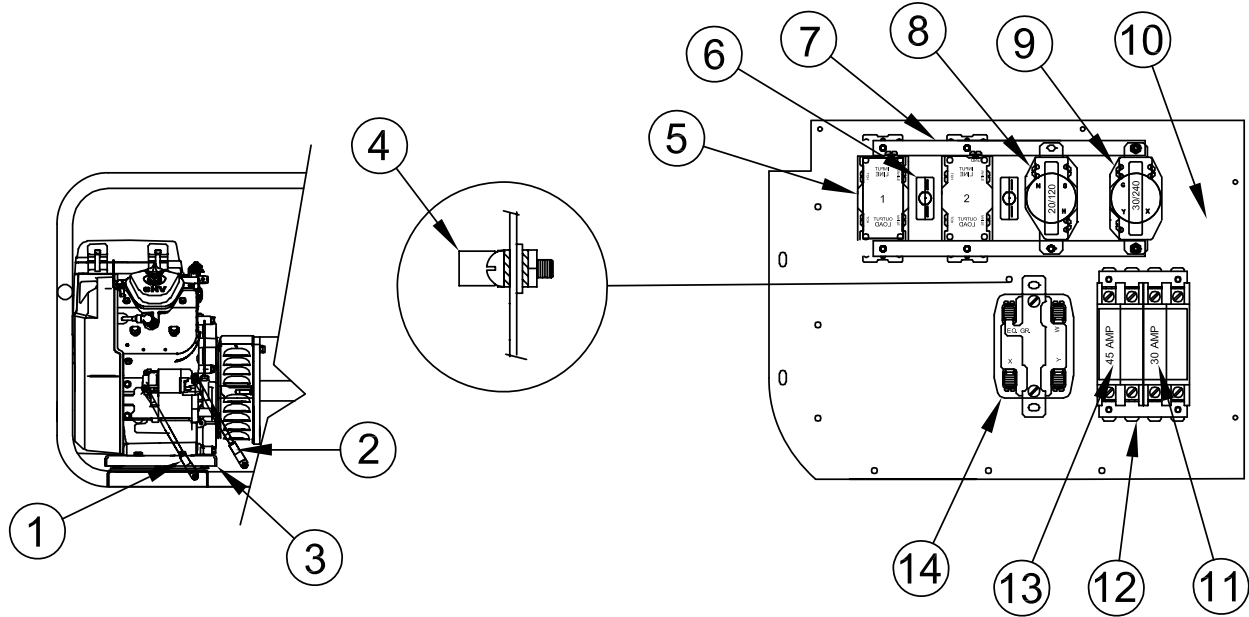

RECEPTACLE BOX & BATTERY ASSEMBLY WL12000HE/H (50 STATE)

REF #	PART NUMBER	QTY	DESCRIPTION
1	15767-021	1	Negative (-) Battery Cable
2	15767-010	1	Positive (+) Battery Cable
3	15676-008	1	Battery Tray
4	48042-001	1	Ground Lug
5	15147-001	2	20A, 125V, GFCI Receptacle
6	91286-001	2	20A Circuit Breaker
7	64045-001	2	Mounting Strap
8	56279-000	1	20A, 125V Twistlock Recpt.
9	57324-000	1	30A, 240V Twistlock Recpt.
10	99055-033S	1	Front Panel, Recpt. Box
11	57030-002	1	30A 2-Pole Circuit Breaker
12	64045-009	2	Mounting Strap
13	57030-007	1	45A 2-Pole Circuit Breaker
14	91889-000	1	50A, 120V / 240V Alpha Lock Receptacle
NI	64493-000	Reference	50A, 120V / 240V Alpha Lock Plug
NI	300143	1	Battery Hold Down Kit
NI	Not Illustrated