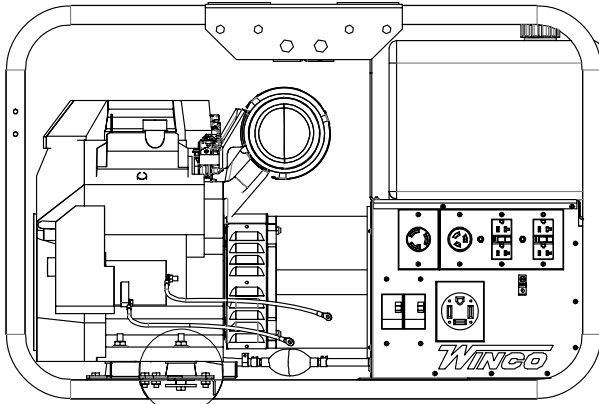

GENERATOR ASSEMBLY

REF #	PART NUMBER	QTY	DESCRIPTION
1	300146-4S	1	Rear Receptacle Cover
2	16249-000	12	5/16"-18 Flange Nut
3	467-000	12	5/16"-18 X 3/4" Bolt
4	91658-014	4	3/8"-16 X 3.5" Bolt
5	16250-000	7	3/8"-16 Flange Nut
6	98807-000	6	Shockmount
7	98806-000	10	Washer
8	91658-001	5	3/8"-16 X 1" Bolt
9	16335-004	1	Generator Support