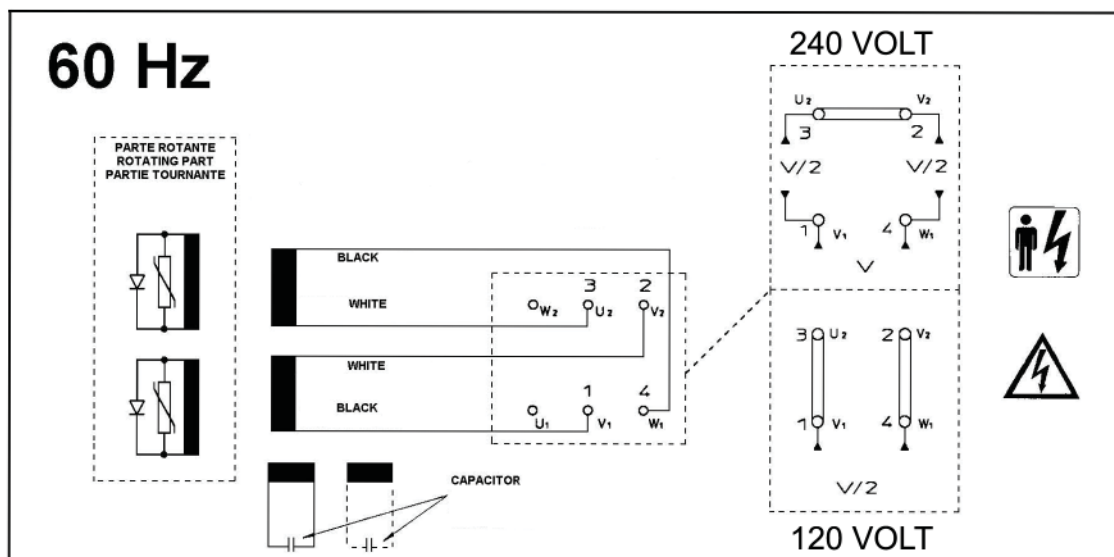

REF #	PART NUMBER	QTY	DESCRIPTION
1	64326-020	2	Axle
2	15775-006	1	Axle Bracket
3	64688-007	4	Axle Spacer
4	43657-003	4	Tire & Hub
4	43657-004	4	Foam Filled Tire & Hub
4	43657-005	4	Hard Rubber Tire & Hub
5	458-000	8	5/16"-18 Hex Nut
6	480-000	8	5-/16"-18 Lock Washer
7	465-000	8	5/16"-18 X 3/4" Bolt
8	479-000	6	1/4" Lock Washer
9	47517-000	6	1/4"-20 Nylock Hex Nut
10	56842-004	4	1/4"-20 X 1.75" Bolt
11	300066-4	1	Left Handle Support
12	300066-3	1	Right Handle Support
13	61857-004	1	Handle
14	62912-000	3"	Foam Strip
15	96286-006	2	Nylon Washer
16	56842-005	2	1/4"-20 X 2" Bolt
17	1178-000	8	Flat Washer
18	64327-000	4	Hubcap
NI	15775-007	1	Axle Bracket, Engine End
NI	93402-002	2	Hole Plug
NI	Not Illustrated		

GENERATOR END SCHEMATIC