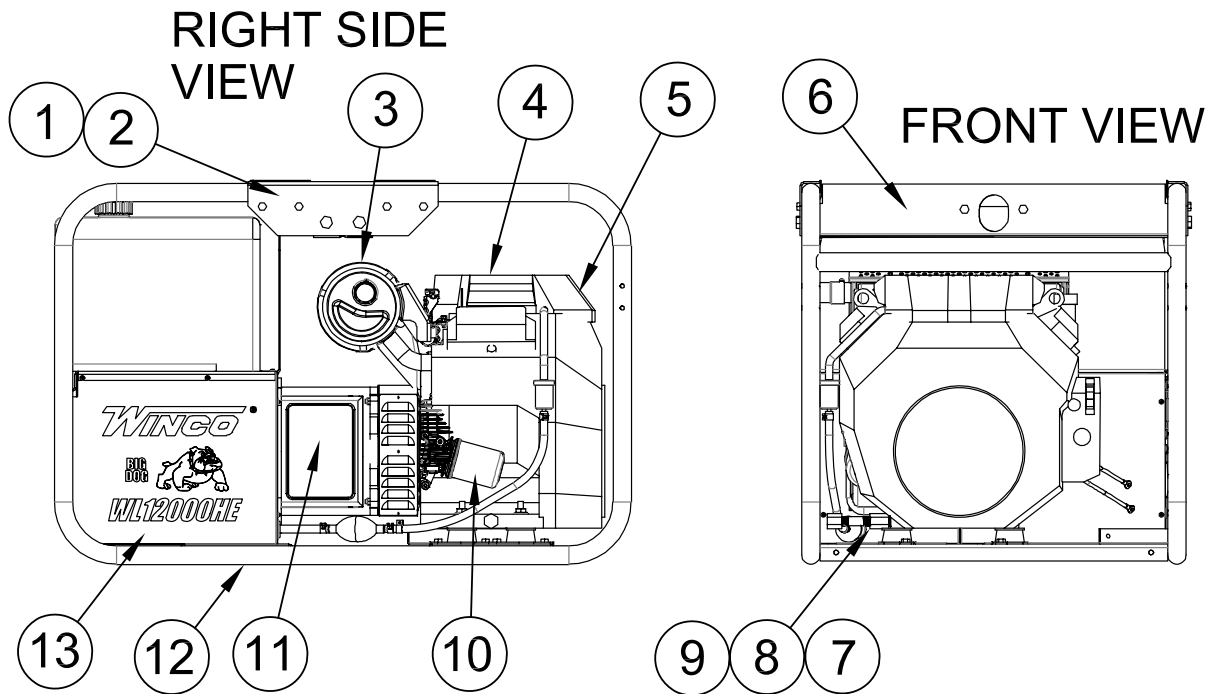

# GENERATOR ASSEMBLY

REF #	PART NUMBER	QTY	DESCRIPTION
1	300147-3	2	Lifting Eye Support
2	300149-2	4	Cradle Lifting Support
3	VHRM6	1*	Honda Muffler
4	17210-Z6L-000	1*	Air Filter
5	15959-006	1	Engine, Honda GX630RVXE2
6	300148-3	2	Lifting Eye
7	300349-2	1	Oil Drain Adapter M20-1.5(M)
8	16456-005	1	3/8 X 3" Pipe Nipple
9	21858-000	1	3/8" Pipe Cap
10	15400-RTA-004	1*	Oil Filter
11	351836-1	1	Generator, Mecc Alte Spa Model, S20FS-160/A
12	63073-026	1	Welded Cradle Assembly
13	98101-011S	1**	Side Panel (WL12000HE/H)
NI	ZFR5F	2***	NGK Spark Plug
NI	15769-000	1	Spark Arrestor
NI	21698-001	50	Torx Screws
NI	Not Illustrated		