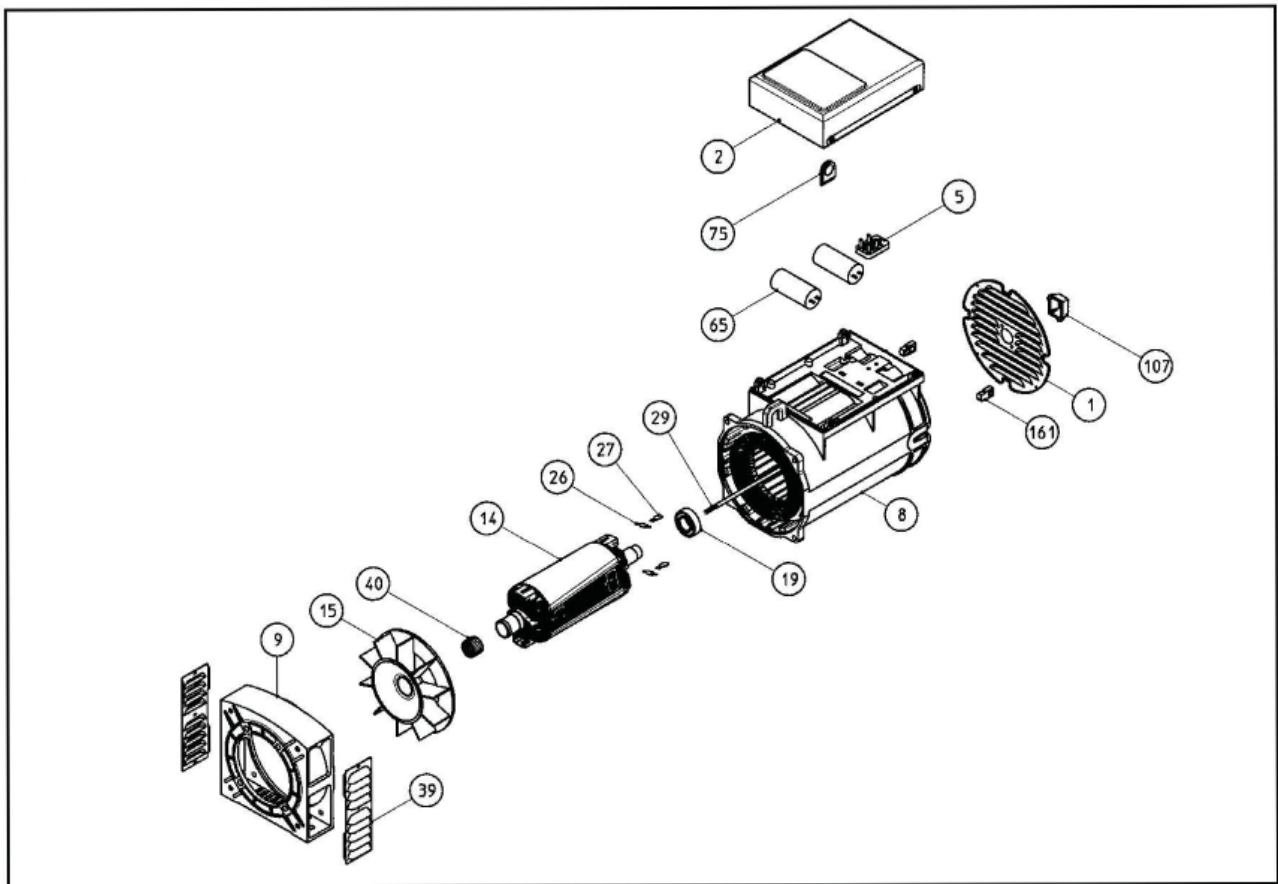

GENERATOR ASSEMBLY

REF #	PART NUMBER	QTY	DESCRIPTION
	351836-1	1	Complete Generator Assembly
65	300323-112	2	Capacitor, 31.5 mf, 425V
26	300323-208	2	Varistor
27	300323-207	2	Diode
19	54665-000	1	Bearing
40	300323-110	1	Tolerance Ring
107	300323-211	1	Rubber Cap

GENERATOR SPECIFICATIONS:

ROTOR	6.57 Ohms
STATOR	0.209 Ohms
CAPACITOR	
LEADS	0.60 Ohms