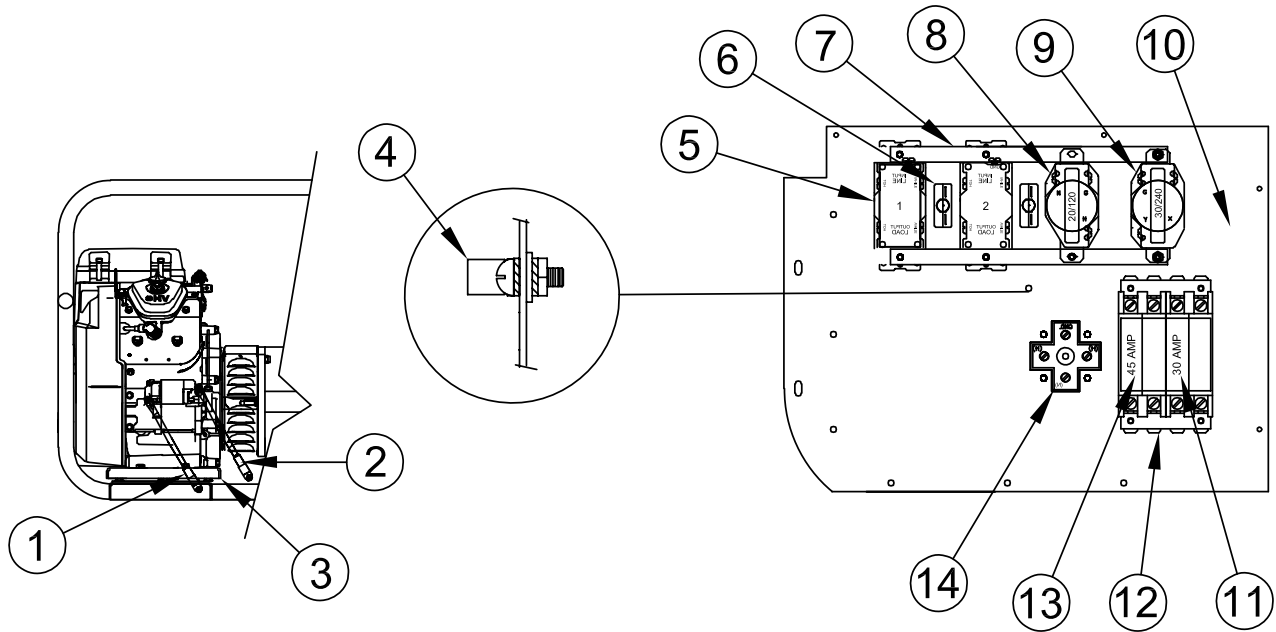

RECEPTACLE BOX & BATTERY ASSEMBLY WL1200HE/H

REF #	PART NUMBER	QTY	DESCRIPTION
1	15767-021	1	Negative (-) Battery Cable
2	15767-010	1	Positive (+) Battery Cable
3	15676-008	1	Battery Tray
4	48042-001	1	Ground Lug
5	15147-001	2	20A, 125V, GFCI Receptacle
6	91286-001	2	20A Circuit Breaker
7	64045-001	2	Mounting Strap
8	56279-000	1	20A, 125V Twistlock Recpt.
9	57324-000	1	30A, 240V Twistlock Recpt.
10	99055-022S	1	Front Panel, Recpt. Box
11	57030-002	1	30A 2-Pole Circuit Breaker
12	64045-009	2	Mounting Strap
13	57030-007	1	45A 2-Pole Circuit Breaker
14	300136	1	60A, 120V / 240V Receptacle NEMA 14-60R
NI	300137	Reference	60A, 120V / 240V Plug NEMA 14-60P
NI	300143	1	Battery Hold Down Kit
NI	Not Illustrated