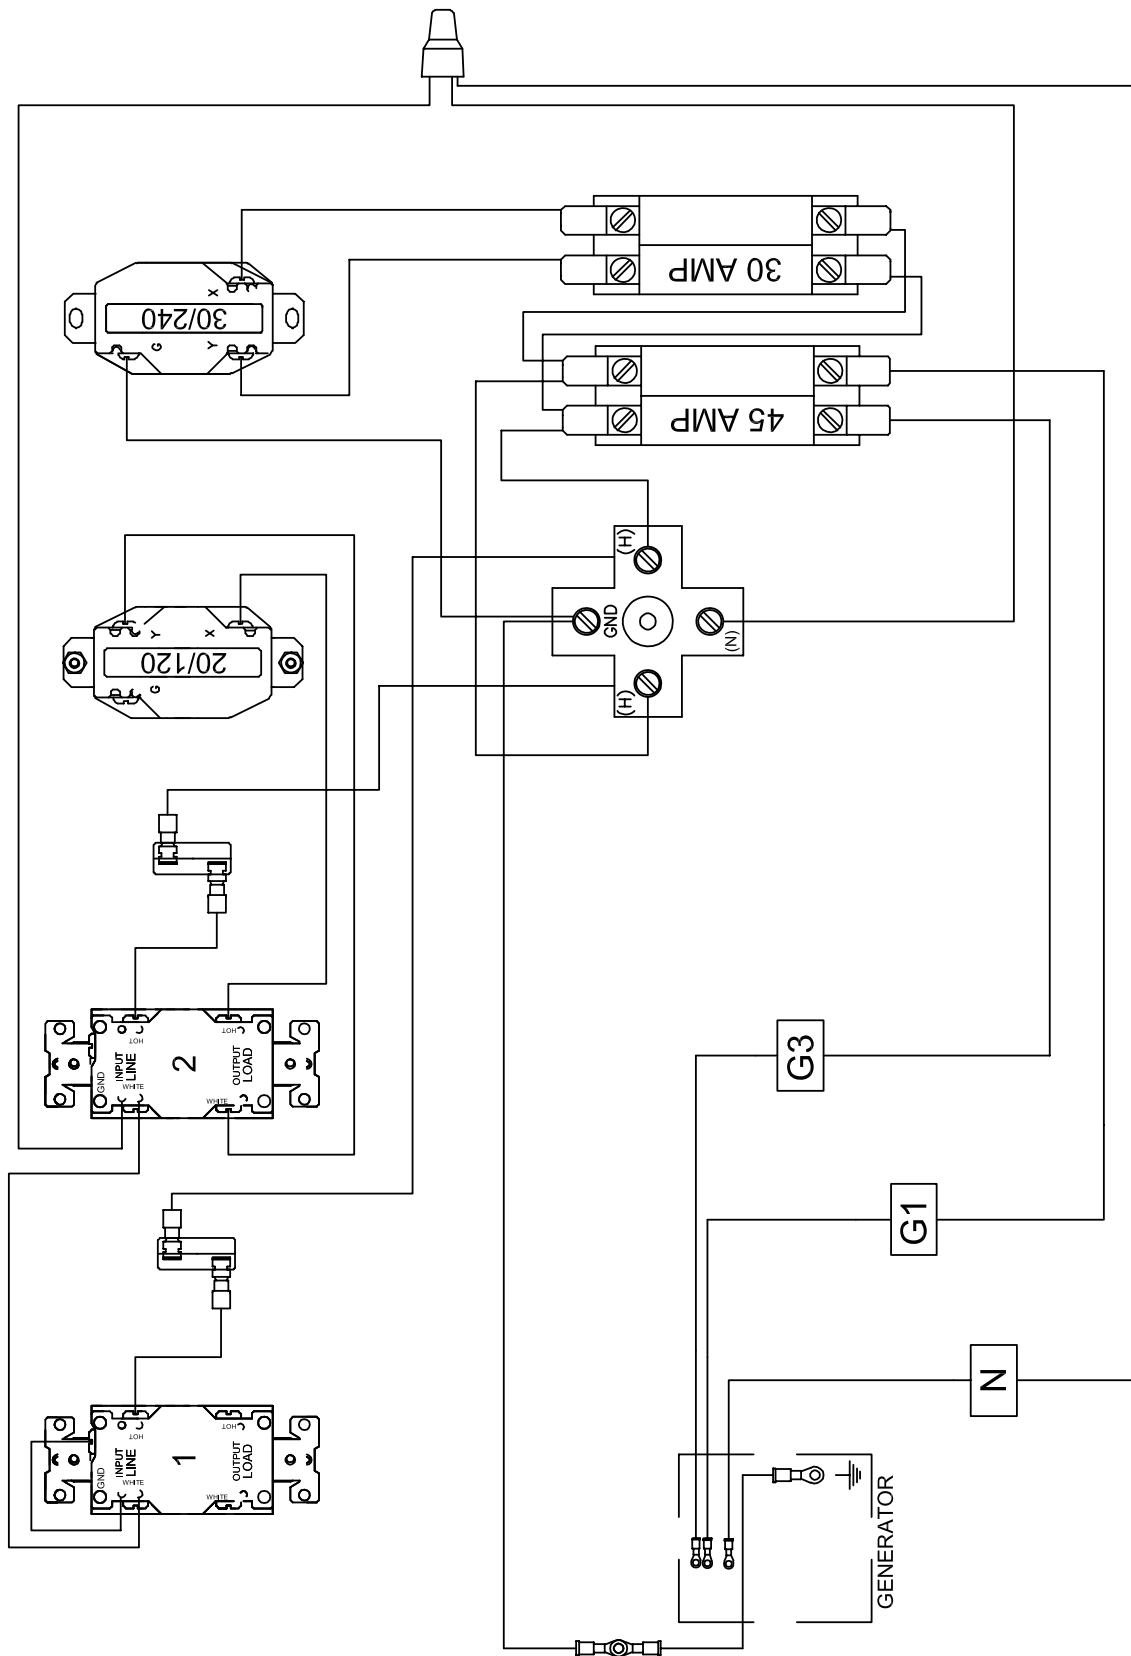

# 4-WHEEL DOLLY KIT ASSEMBLY

REF #	PART NUMBER	QTY	DESCRIPTION
1	64326-020	2	Axle
2	15775-006	1	Axle Bracket
3	64688-007	4	Axle Spacer
4	43657-003	4	Tire & Hub
4	43657-004	4	Foam Filled Tire & Hub
4	43657-005	4	Hard Rubber Tire & Hub
5	458-000	8	5/16"-18 Hex Nut
6	480-000	8	5-/16"-18 Lock Washer
7	465-000	8	5/16"-18 X 3/4" Bolt
8	479-000	6	1/4" Lock Washer
9	47517-000	6	1/4"-20 Nylock Hex Nut
10	56842-004	4	1/4"-20 X 1.75" Bolt
11	300066-4	1	Left Handle Support
12	300066-3	1	Right Handle Support
13	61857-004	1	Handle
14	62912-000	3"	Foam Strip
15	96286-006	2	Nylon Washer
16	56842-005	2	1/4"-20 X 2" Bolt
17	1178-000	8	Flat Washer
18	64327-000	4	Hubcap
NI	15775-007	1	Axle Bracket, Engine End
NI	93402-002	2	Hole Plug
NI	Not Illustrated		

## GENERATOR END SCHEMATIC

# WIRING DIAGRAM WL1200HE/H

# WIRING DIAGRAM WL1200HE/H (50 STATE)