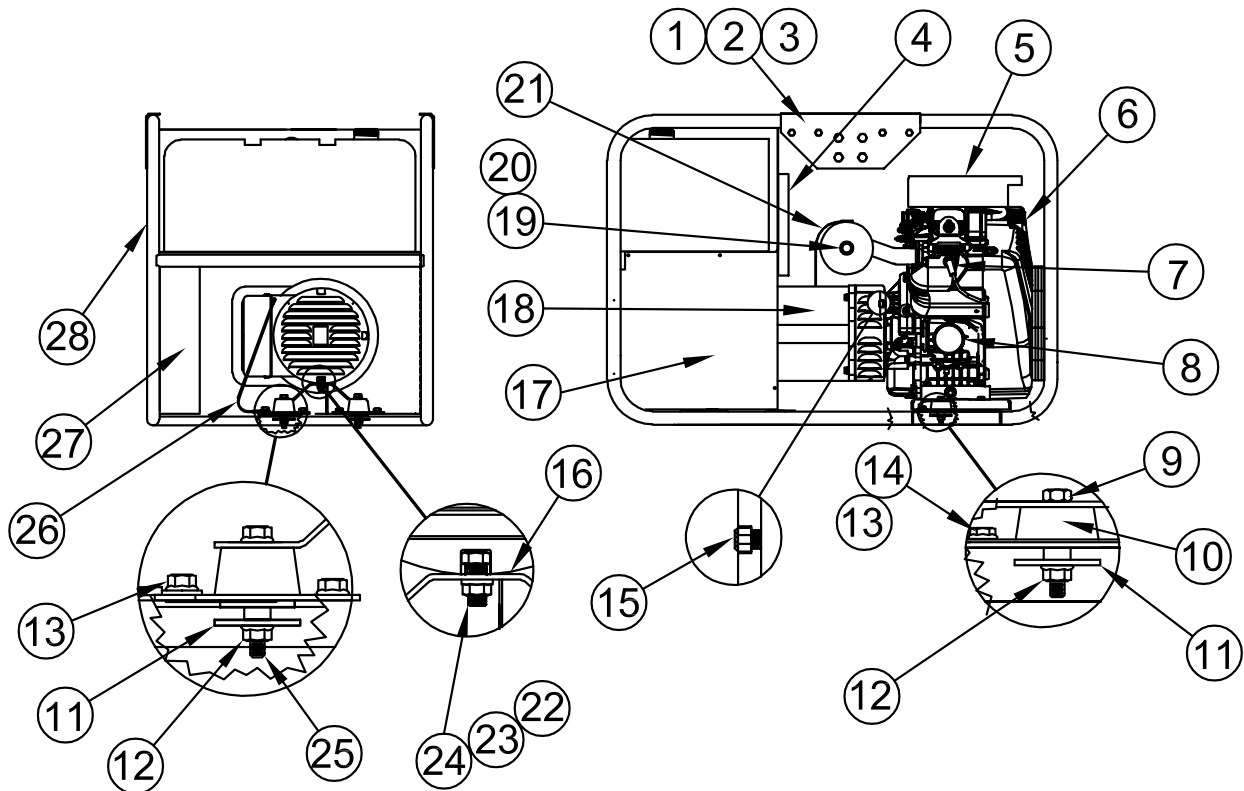

ILLUSTRATED PARTS LIST

WL18000VE/F

ENGINE / GENERATOR ASSEMBLY

REF #	PART NUMBER	QTY	DESCRIPTION
1	300147-2	2	Lifting Eye Support
2	300148-2	2	Lifting Eye
3	300149-2	4	Cradle Lifting Support
4	15687-002	1	Heat Shield
5	692519	1*	Air Filter
	692520	1*	Filter Pre-Cleaner
6	16427-001	1	Engine, Briggs & Stratton Model 543477-0140-E1
7	792015	2*	Spark Plug
8	842921	1*	Oil Filter
9	91658-006	6	3/8-16 X 2-3/4" Bolt
10	98807-000	6	Shock Mounts
11	98806-000	6	2" OD X .406" ID Washer
12	16250-000	6	3/8-16 Flange Nut
13	467-000	12	5/16-18 X 3/4" Bolt
14	16249-000	16	5/16-18 Flange Nut
15	91658-001	4	HHCS 3/8-16 X 1" GR5 Zinc

REF #	PART NUMBER	QTY	DESCRIPTION
16	16335-006	1	Generator Support
17	98101-006	1	Side Panel
18	16428-002	1	Generator, Mecc Alte Spa Model S20F-230/A
19	16237-002	1	Spark Arrester
20	98602-000	1	Muffler
21	16356-002	1	Muffler Shield
22	93017-000	1	7/16-14 X 1-1/4" Bolt
23	90570-000	1	7/16 Lock Washer
24	81034-000	1	7/16-14 Hex Nut
25	9416-000	3	HHCS 5/16-18 X 1.75" Bolt
26	9769-158	1	Lead Wire Assembly
27	300146-5	1	Receptacle Box Rear Cover
28	63073-030	1	Cradle
NI	300349	1	Oil Drain Valve
NI	Not Illustrated		
*	B & S Part #'s		

RECEPTACLE PANEL ASSEMBLY

RECEPTACLE PANEL ASSEMBLY

REF #	PART NUMBER	QTY	DESCRIPTION
1	91286-001	2	20A Circuit Breaker
2	15147-001	2	20A GFCI Receptacle
3	56279-000	2	NEMA L5-20R Receptacle
4	57324-000	1	NEMA L6-30R Receptacle
5	21975-000	2	Lock Washer
6	64045-036	2	Mounting Strap
7	419-000	1	#10-24 X 1/2" Screw
8	456-000	3	#10-24 Hex Nut
9	48042-001	1	Ground Lug
10	300136	1	NEMA 14-60R Receptacle
11	91977-003	1	50A Circuit Breaker
12	57030-002	1	30A Circuit Breaker
13	54545-000	1	NEMA 5-50R Receptacle
14	57030-005	1	60A Circuit Breaker
15	58166-001	1	Running Time Meter
16	64045-036	2	Mounting Strap