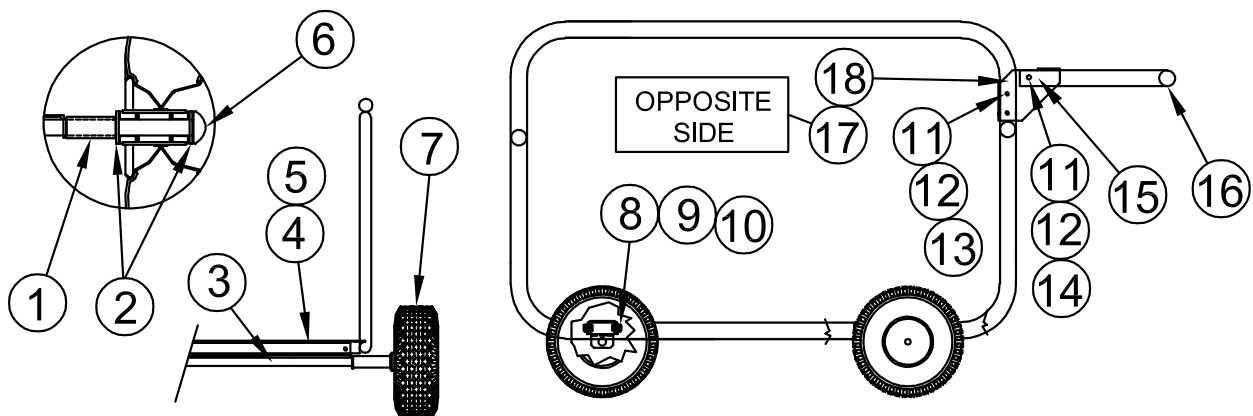

REF #	PART NUMBER	QTY	DESCRIPTION
16	16335-006	1	Generator Support
17	98101-006	1	Side Panel
18	16428-002	1	Generator, Mecc Alte Spa Model S20F-230/A
19	16237-002	1	Spark Arrester
20	98602-000	1	Muffler
21	16356-002	1	Muffler Shield
22	93017-000	1	7/16-14 X 1-1/4" Bolt
23	90570-000	1	7/16 Lock Washer
24	81034-000	1	7/16-14 Hex Nut
25	9416-000	3	HHCS 5/16-18 X 1.75" Bolt
26	9769-158	1	Lead Wire Assembly
27	300146-5	1	Receptacle Box Rear Cover
28	63073-030	1	Cradle
NI	300349	1	Oil Drain Valve
NI	Not Illustrated		
*	B & S Part #'s		

RECEPTACLE PANEL ASSEMBLY

RECEPTACLE PANEL ASSEMBLY

REF #	PART NUMBER	QTY	DESCRIPTION
1	91286-001	2	20A Circuit Breaker
2	15147-001	2	20A GFCI Receptacle
3	56279-000	2	NEMA L5-20R Receptacle
4	57324-000	1	NEMA L6-30R Receptacle
5	21975-000	2	Lock Washer
6	64045-036	2	Mounting Strap
7	419-000	1	#10-24 X 1/2" Screw
8	456-000	3	#10-24 Hex Nut
9	48042-001	1	Ground Lug
10	300136	1	NEMA 14-60R Receptacle
11	91977-003	1	50A Circuit Breaker
12	57030-002	1	30A Circuit Breaker
13	54545-000	1	NEMA 5-50R Receptacle
14	57030-005	1	60A Circuit Breaker
15	58166-001	1	Running Time Meter
16	64045-036	2	Mounting Strap

DOLLY KIT

DOLLY KIT

REF #	PART NUMBER	QTY	DESCRIPTION
1	64688-007	4	Axle Stub
2	1178-000	8	Flat Washer 1 - 3/8"
3	64326-020	2	Axle
4	15775-007	1	Rear Axle Bracket
5	15775-005	1	Front Axle Bracket
6	64327-000	4	Hubcap
7	43657-003	4	Tire & Hub
8	458-000	8	Hex Nut 5/16" - 18
9	480-000	8	Lock Washer 5/16" - 18
10	467-000	8	HHCS 5/16" - 18 X 3/4"
11	479-000	6	Lock Washer 1/4"
12	93773-000	6	Acorn Nut 1/4" - 20
13	56842-004	4	Carriage Bolt 1/4" - 20 X 1-3/4"
14	56842-005	2	Carriage Bolt 1/4" - 20 X 2"
15	96286-006	2	Nylon Washer 1/4" X 1-1/4"
16	61857-003	1	Handle
17	300066-403	1	Right Handle Support
18	300066-404	1	Left Handle Support
NI	93402-002	2	1.25" Hole Plug
NI	Not Illustrated		