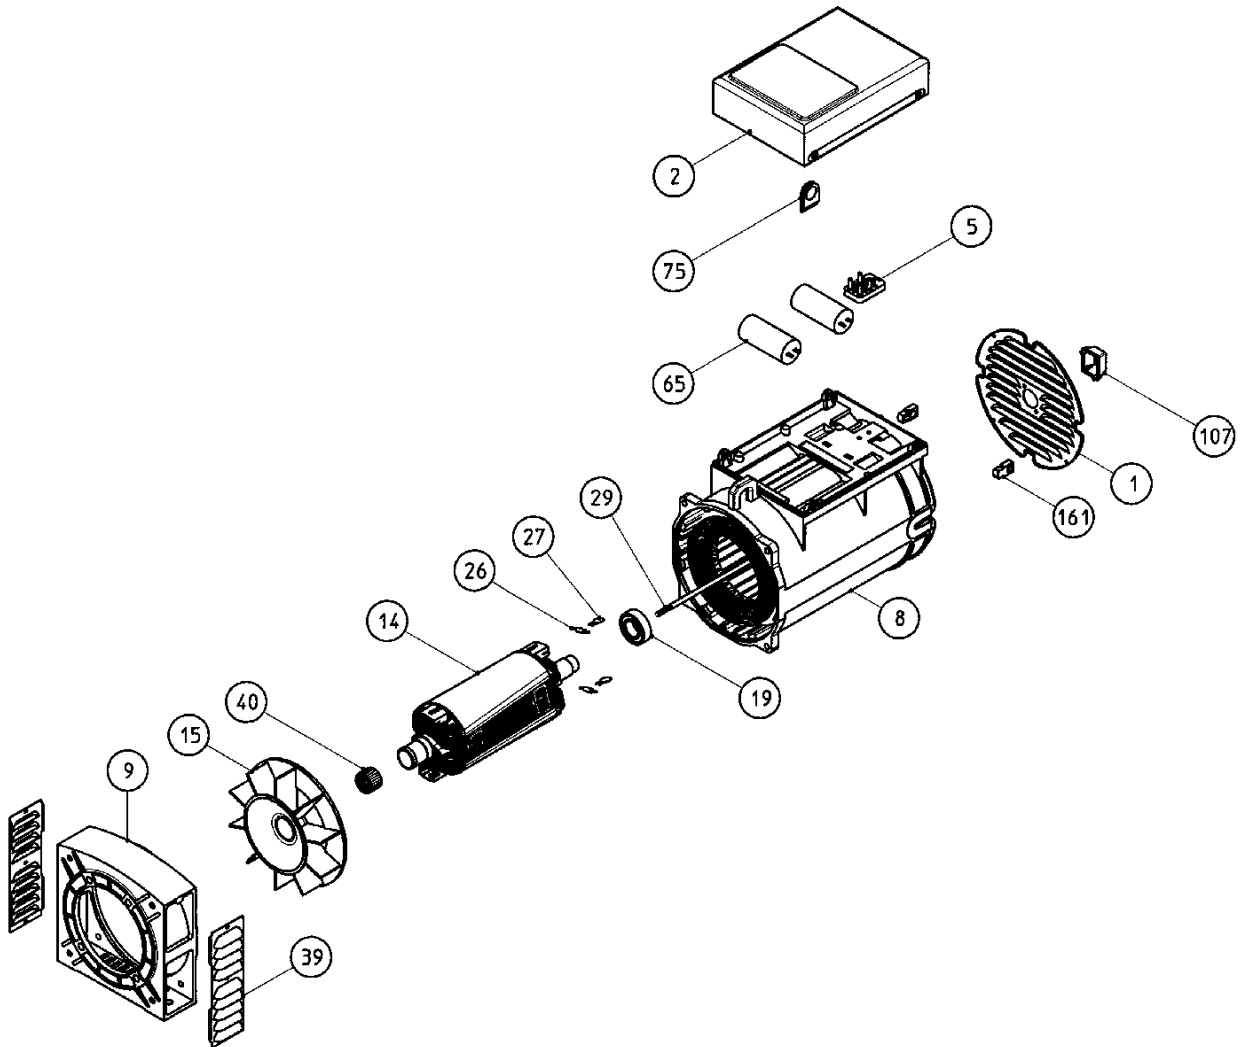

GENERATOR END

REF #	PART NUMBER	QTY	DESCRIPTION
19	54665-000	1	Bearing
26	300323-207	2	Diode
27	300323-208	2	Varistor
65	300323-112	1	31.5µ 425VAC Capacitor
65	300323-212	2	35µ 425VAC Capacitor

Individual parts not listed here may be obtained from Magil Corp. (847) 550-0530. Winco Inc. sells the complete generator end or the individual parts listed above.

RESISTANCE VALUES:

STATOR: 0.196 OHMS
ROTOR: 7.54 OHMS
CAP LEADS: 0.44 OHMS