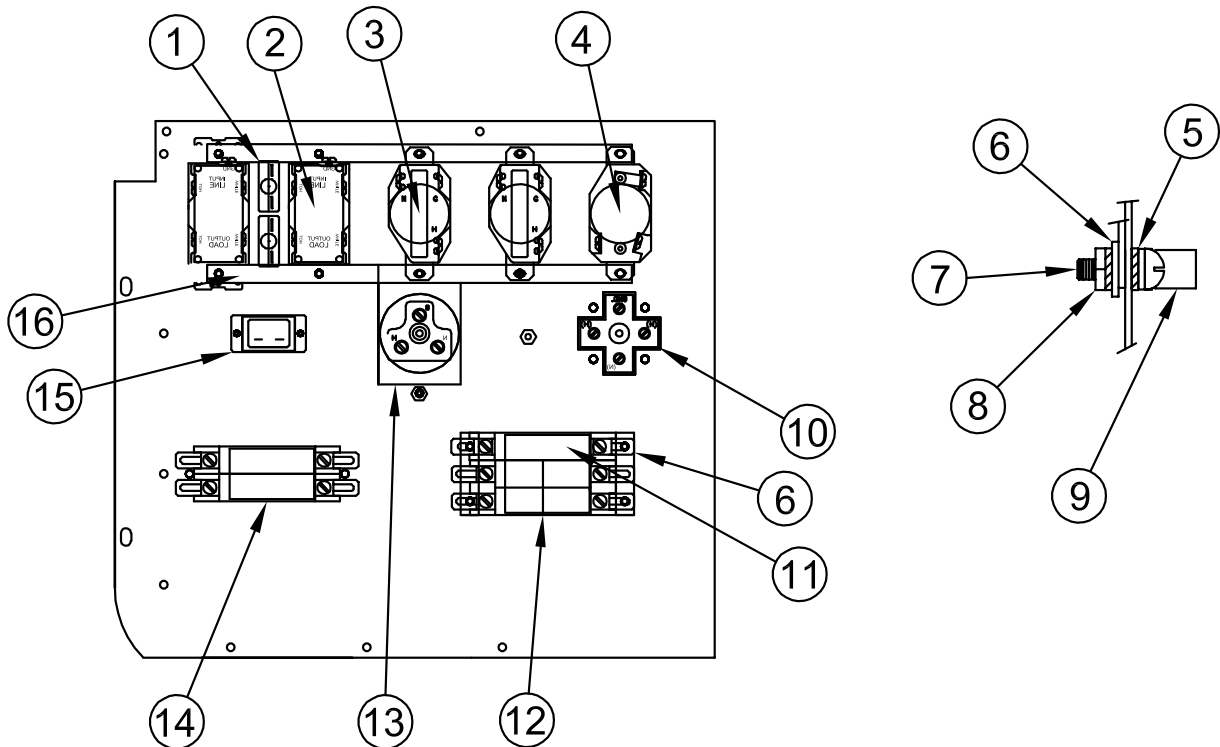

ILLUSTRATED PARTS LIST

WL18000VE/F

ENGINE / GENERATOR ASSEMBLY

REF #	PART NUMBER	QTY	DESCRIPTION
1	300147-2	2	Lifting Eye Support
2	300148-2	2	Lifting Eye
3	300149-2	4	Cradle Lifting Support
4	15687-002	1	Heat Shield
5	692519	1*	Air Filter
	692520	1*	Filter Pre-Cleaner
6	16427-001	1	Engine, Briggs & Stratton Model 543477-0140-E1
7	792015	2*	Spark Plug
8	842921	1*	Oil Filter
9	91658-006	6	3/8-16 X 2-3/4" Bolt
10	98807-000	6	Shock Mounts
11	98806-000	6	2" OD X .406" ID Washer
12	16250-000	6	3/8-16 Flange Nut
13	467-000	12	5/16-18 X 3/4" Bolt
14	16249-000	16	5/16-18 Flange Nut
15	91658-001	4	HHCS 3/8-16 X 1" GR5 Zinc

REF #	PART NUMBER	QTY	DESCRIPTION
16	16335-006	1	Generator Support
17	98101-006	1	Side Panel
18	16428-002	1	Generator, Mecc Alte Spa Model S20F-230/A
19	16237-002	1	Spark Arrester
20	98602-000	1	Muffler
21	16356-002	1	Muffler Shield
22	93017-000	1	7/16-14 X 1-1/4" Bolt
23	90570-000	1	7/16 Lock Washer
24	81034-000	1	7/16-14 Hex Nut
25	9416-000	3	HHCS 5/16-18 X 1.75" Bolt
26	9769-158	1	Lead Wire Assembly
27	300146-5	1	Receptacle Box Rear Cover
28	63073-030	1	Cradle
NI	300349	1	Oil Drain Valve
NI	Not Illustrated		
*	B & S Part #'s		

RECEPTACLE PANEL ASSEMBLY

RECEPTACLE PANEL ASSEMBLY

REF #	PART NUMBER	QTY	DESCRIPTION
1	91286-001	2	20A Circuit Breaker
2	15147-001	2	20A GFCI Receptacle
3	56279-000	2	NEMA L5-20R Receptacle
4	57324-000	1	NEMA L6-30R Receptacle
5	21975-000	2	Lock Washer
6	64045-036	2	Mounting Strap
7	419-000	1	#10-24 X 1/2" Screw
8	456-000	3	#10-24 Hex Nut
9	48042-001	1	Ground Lug
10	300136	1	NEMA 14-60R Receptacle
11	91977-003	1	50A Circuit Breaker
12	57030-002	1	30A Circuit Breaker
13	54545-000	1	NEMA 5-50R Receptacle
14	57030-005	1	60A Circuit Breaker
15	58166-001	1	Running Time Meter
16	64045-036	2	Mounting Strap