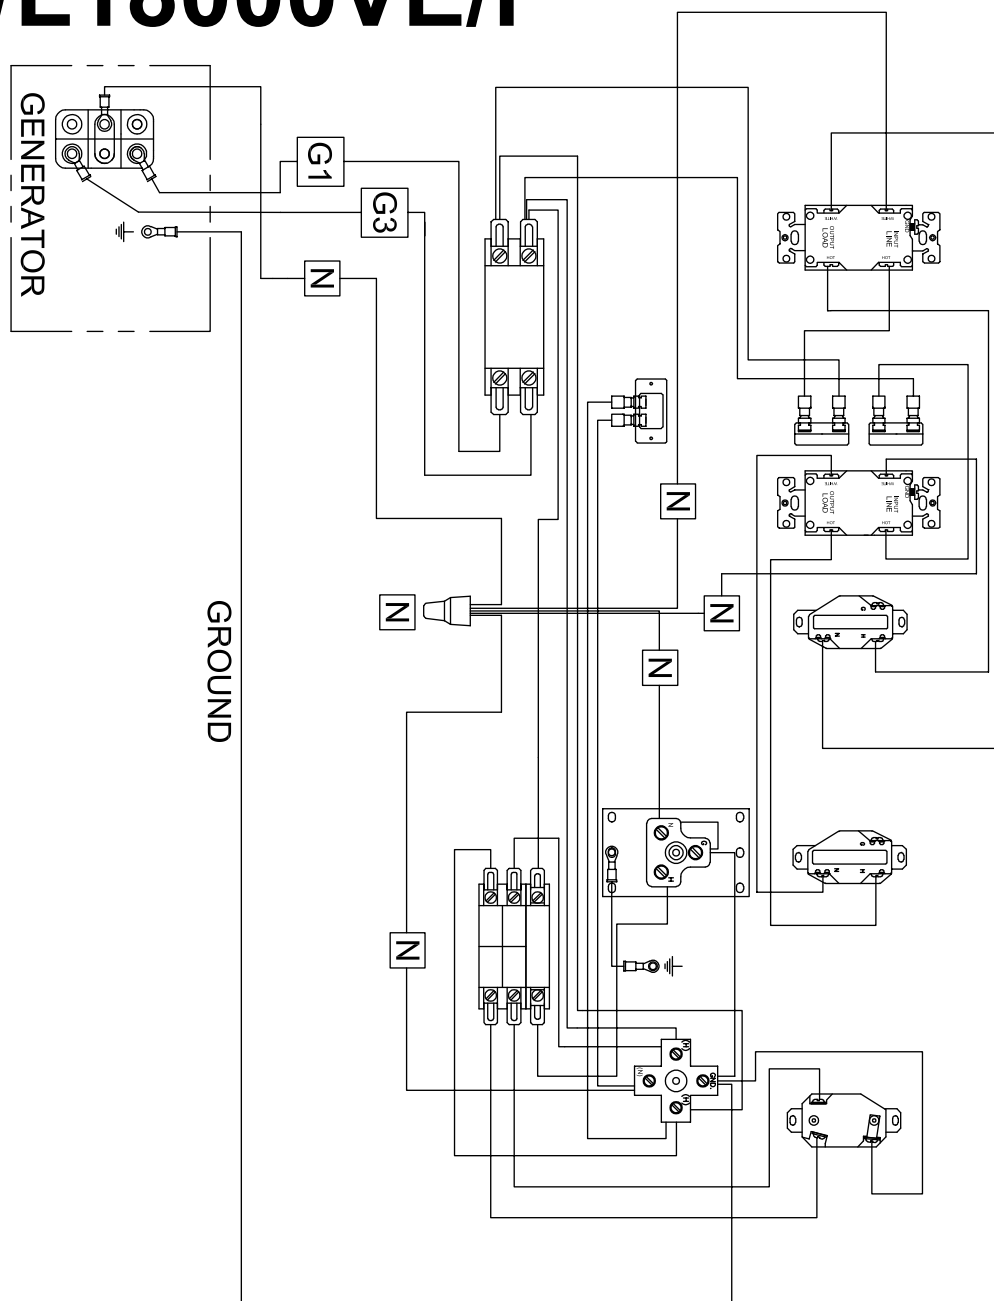

ILLUSTRATED PARTS LIST

WL18000VE/F

ENGINE / GENERATOR ASSEMBLY

REF #	PART NUMBER	QTY	DESCRIPTION
1	300147-2	2	Lifting Eye Support
2	300148-2	2	Lifting Eye
3	300149-2	4	Cradle Lifting Support
4	15687-002	1	Heat Shield
5	692519	1*	Air Filter
	692520	1*	Filter Pre-Cleaner
6	16427-001	1	Engine, Briggs & Stratton Model 543477-0140-E1
7	792015	2*	Spark Plug
8	842921	1*	Oil Filter
9	91658-006	6	3/8-16 X 2-3/4" Bolt
10	98807-000	6	Shock Mounts
11	98806-000	6	2" OD X .406" ID Washer
12	16250-000	6	3/8-16 Flange Nut
13	467-000	12	5/16-18 X 3/4" Bolt
14	16249-000	16	5/16-18 Flange Nut
15	91658-001	4	HHCS 3/8-16 X 1" GR5 Zinc

RECEPTACLE PANEL ASSEMBLY

RECEPTACLE PANEL ASSEMBLY

REF #	PART NUMBER	QTY	DESCRIPTION
1	91286-001	2	20A Circuit Breaker
2	15147-001	2	20A GFCI Receptacle
3	56279-000	2	NEMA L5-20R Receptacle
4	57324-000	1	NEMA L6-30R Receptacle
5	21975-000	2	Lock Washer
6	64045-036	2	Mounting Strap
7	419-000	1	#10-24 X 1/2" Screw
8	456-000	3	#10-24 Hex Nut
9	48042-001	1	Ground Lug
10	300136	1	NEMA 14-60R Receptacle
11	91977-003	1	50A Circuit Breaker
12	57030-002	1	30A Circuit Breaker
13	54545-000	1	NEMA 5-50R Receptacle
14	57030-005	1	60A Circuit Breaker
15	58166-001	1	Running Time Meter
16	64045-036	2	Mounting Strap

DOLLY KIT

DOLLY KIT

REF #	PART NUMBER	QTY	DESCRIPTION
1	64688-007	4	Axle Stub
2	1178-000	8	Flat Washer 1 - 3/8"
3	64326-020	2	Axle
4	15775-007	1	Rear Axle Bracket
5	15775-005	1	Front Axle Bracket
6	64327-000	4	Hubcap
7	43657-003	4	Tire & Hub
8	458-000	8	Hex Nut 5/16" - 18
9	480-000	8	Lock Washer 5/16" - 18
10	467-000	8	HHCS 5/16" - 18 X 3/4"
11	479-000	6	Lock Washer 1/4"
12	93773-000	6	Acorn Nut 1/4" - 20
13	56842-004	4	Carriage Bolt 1/4" - 20 X 1-3/4"
14	56842-005	2	Carriage Bolt 1/4" - 20 X 2"
15	96286-006	2	Nylon Washer 1/4" X 1-1/4"
16	61857-003	1	Handle
17	300066-403	1	Right Handle Support
18	300066-404	1	Left Handle Support
NI	93402-002	2	1.25" Hole Plug
NI	Not Illustrated		