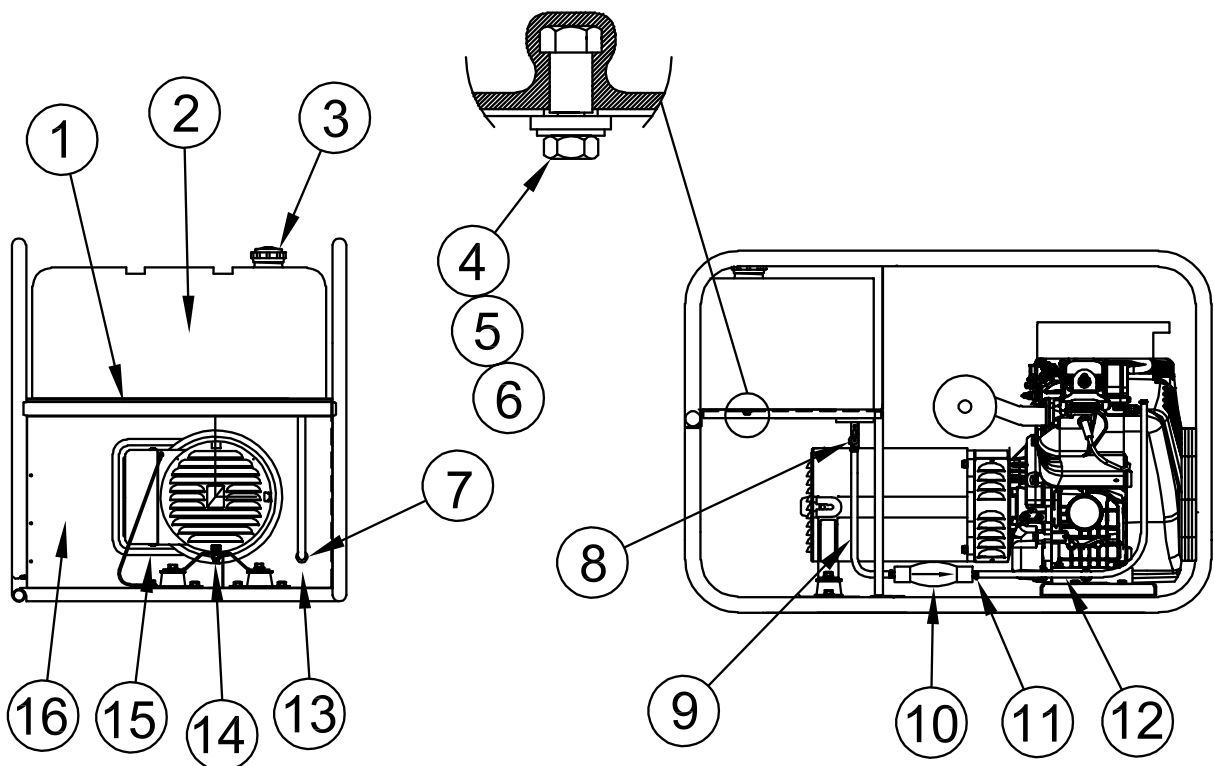

REF #	PART NUMBER	QTY	DESCRIPTION
16	16335-006	1	Generator Support
17	98101-006	1	Side Panel
18	16428-002	1	Generator, Mecc Alte Spa Model S20F-230/A
19	16237-002	1	Spark Arrester
20	98602-000	1	Muffler
21	16356-002	1	Muffler Shield
22	93017-000	1	7/16-14 X 1-1/4" Bolt
23	90570-000	1	7/16 Lock Washer
24	81034-000	1	7/16-14 Hex Nut
25	9416-000	3	HHCS 5/16-18 X 1.75" Bolt
26	9769-158	1	Lead Wire Assembly
27	300146-5	1	Receptacle Box Rear Cover
28	63073-030	1	Cradle
NI	300349	1	Oil Drain Valve
NI	Not Illustrated		
*	B & S Part #'s		

RECEPTACLE PANEL ASSEMBLY

RECEPTACLE PANEL ASSEMBLY

REF #	PART NUMBER	QTY	DESCRIPTION
1	91286-001	2	20A Circuit Breaker
2	15147-001	2	20A GFCI Receptacle
3	56279-000	2	NEMA L5-20R Receptacle
4	57324-000	1	NEMA L6-30R Receptacle
5	21975-000	2	Lock Washer
6	64045-036	2	Mounting Strap
7	419-000	1	#10-24 X 1/2" Screw
8	456-000	3	#10-24 Hex Nut
9	48042-001	1	Ground Lug
10	300136	1	NEMA 14-60R Receptacle
11	91977-003	1	50A Circuit Breaker
12	57030-002	1	30A Circuit Breaker
13	54545-000	1	NEMA 5-50R Receptacle
14	57030-005	1	60A Circuit Breaker
15	58166-001	1	Running Time Meter
16	64045-036	2	Mounting Strap

FUEL SYSTEM ASSEMBLY

FUEL SYSTEM ASSEMBLY

REF #	PART NUMBER	QTY	DESCRIPTION
1	15462-028	1	Fuel Tray
2	16316-001	1	15 Gal. Fuel Tank
3	62396-006	1	Fuel Cap with Gauge
4	91658-011	4	3/8-16 X 3/4" Bolt
5	50604-000	4	Flat Washer
6	16133-001	4	Leather Washer
7	23917-000	1	Grommet
8	98771-004	1	Shut Off Valve
8A	62409-000	1	Shut Off Valve Bushing
9	40078-028	1	Fuel Line
10	62391-000	1	Primer Bulb
11	62999-001	4	1/4" Hose Clamps
12	40078-012	1	Fuel Line
13	15464-007	1	Right Divider
14	15287-001	1	Air Seal 15.5"
15	15287-019	1	Air Seal 25.5"
16	15464-008	1	Left Divider