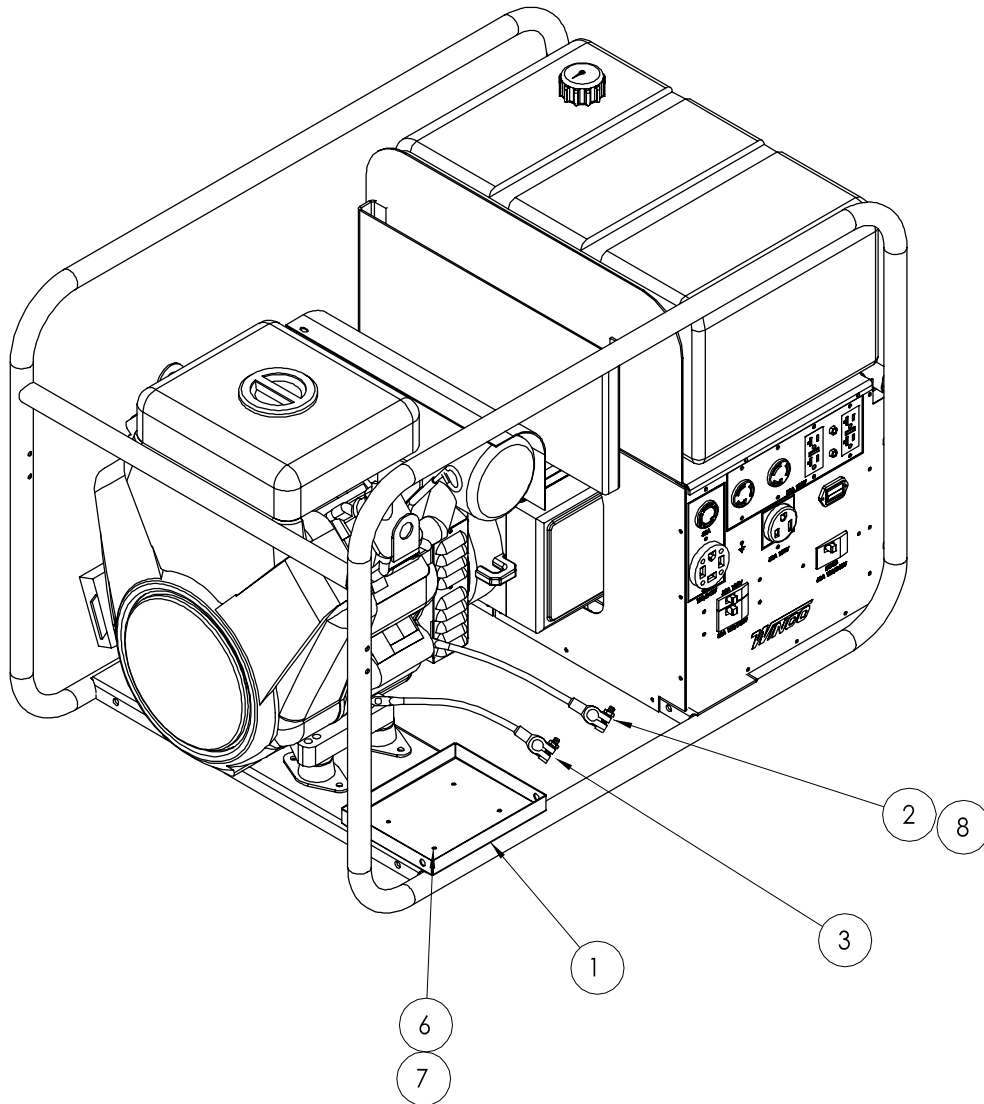

BATTERY TRAY ASSEMBLY

MATERIALS			
ITEM NO.	PART NO.	DESCRIPTION	QTY.
1	300430-3	BATTERY TRAY	1
2	22097-004	+ BATTERY CABLE	1
3	22097-007	- BATTERY CABLE	1
4	300143-2	BATTERY HOLD DOWN KIT	1
5	91494-000	TERMINAL, BUTT SPLICE, 12-10AWG	1
6	95568-000	10-24 THREAD STUD	4
7	99671-000	10-24 FLANGE NUT	4
8	95901-002	RED BATTERY BOOT	1