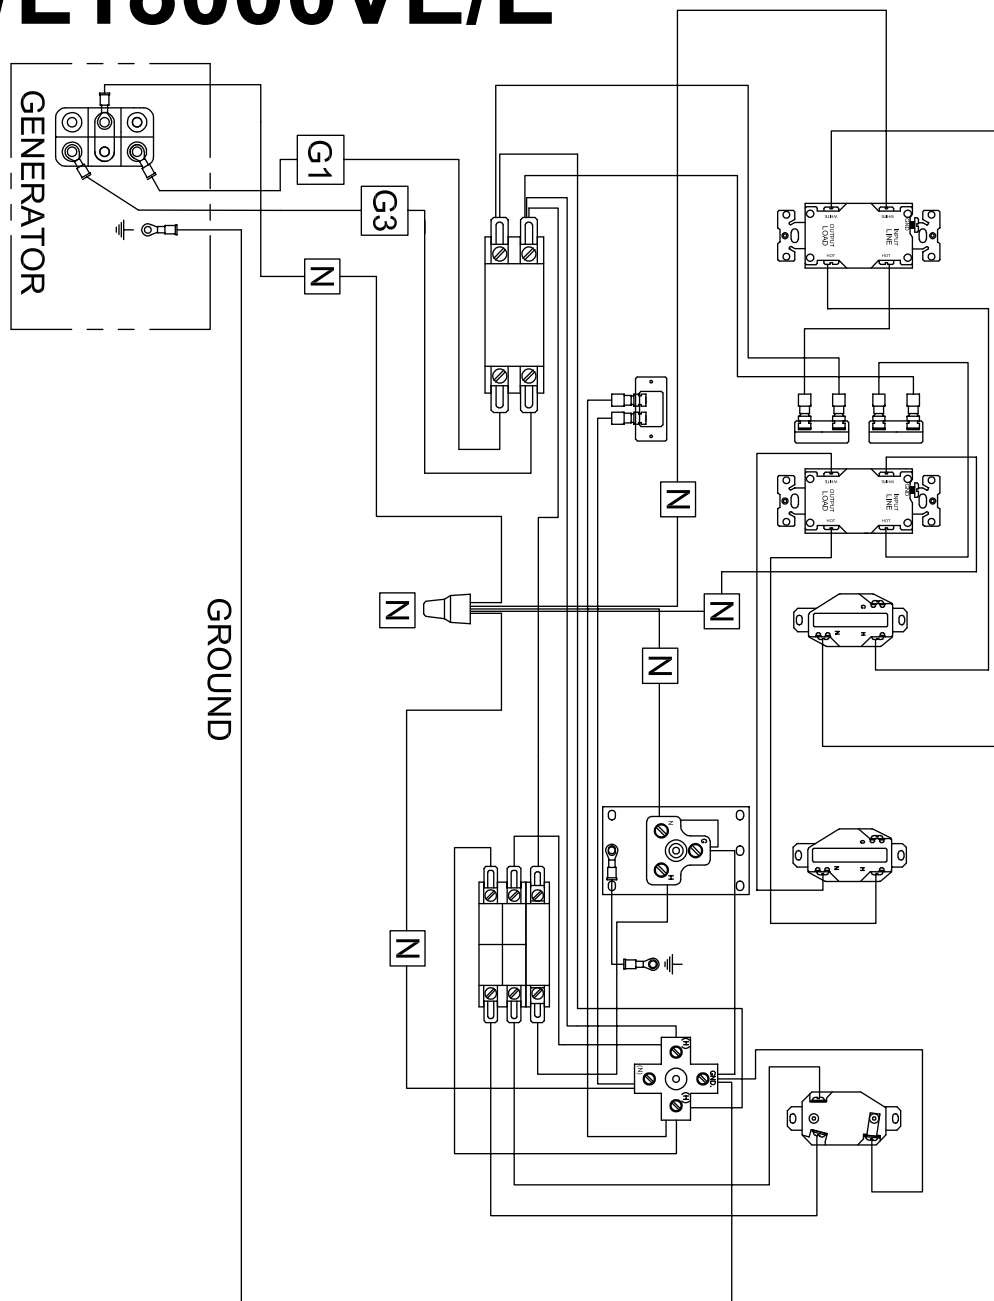

ILLUSTRATED PARTS LIST

WL18000VE/E

ENGINE / GENERATOR ASSEMBLY

REF #	PART NUMBER	QTY	DESCRIPTION
1	300147-2	2	Lifting Eye Support
2	300148-2	2	Lifting Eye
3	300149-2	4	Cradle Lifting Support
4	15687-002	1	Heat Shield
5	692519	1*	Air Filter
	692520	1*	Filter Pre-Cleaner
6	16427-001	1	Engine, Briggs & Stratton Model 543477-0140-E1
7	792015	2*	Spark Plug
8	842921	1*	Oil Filter
9	91658-006	6	3/8-16 X 2-3/4" Bolt
10	98807-000	6	Shock Mounts
11	98806-000	6	2" OD X .406" ID Washer
12	16250-000	6	3/8-16 Flange Nut
13	467-000	12	5/16-18 X 3/4" Bolt
14	16249-000	16	5/16-18 Flange Nut
15	91658-001	4	HHCS 3/8-16 X 1" GR5 Zinc

RECEPTACLE PANEL ASSEMBLY

RECEPTACLE PANEL ASSEMBLY

REF #	PART NUMBER	QTY	DESCRIPTION
1	91286-001	2	20A Circuit Breaker
2	15147-001	2	20A GFCI Receptacle
3	56279-000	2	NEMA L5-20R Receptacle
4	57324-000	1	NEMA L6-30R Receptacle
5	21975-000	2	Lock Washer
6	64045-036	2	Mounting Strap
7	419-000	1	#10-24 X 1/2" Screw
8	456-000	3	#10-24 Hex Nut
9	48042-001	1	Ground Lug
10	300136	1	NEMA 14-60R Receptacle
11	91977-003	1	50A Circuit Breaker
12	57030-002	1	30A Circuit Breaker
13	54545-000	1	NEMA 5-50R Receptacle
14	57030-005	1	60A Circuit Breaker
15	58166-001	1	Running Time Meter
16	64045-036	2	Mounting Strap

DOLLY KIT

DOLLY KIT

REF #	PART NUMBER	QTY	DESCRIPTION
1	64688-007	4	Axle Stub
2	1178-000	8	Flat Washer 1 - 3/8"
3	64326-020	2	Axle
4	15775-007	1	Rear Axle Bracket
5	15775-005	1	Front Axle Bracket
6	64327-000	4	Hubcap
7	43657-003	4	Tire & Hub
8	458-000	8	Hex Nut 5/16" - 18
9	480-000	8	Lock Washer 5/16" - 18
10	467-000	8	HHCS 5/16" - 18 X 3/4"
11	479-000	6	Lock Washer 1/4"
12	93773-000	6	Acorn Nut 1/4" - 20
13	56842-004	4	Carriage Bolt 1/4" - 20 X 1-3/4"
14	56842-005	2	Carriage Bolt 1/4" - 20 X 2"
15	96286-006	2	Nylon Washer 1/4" X 1-1/4"
16	61857-003	1	Handle
17	300066-403	1	Right Handle Support
18	300066-404	1	Left Handle Support
NI	93402-002	2	1.25" Hole Plug
NI	Not Illustrated		