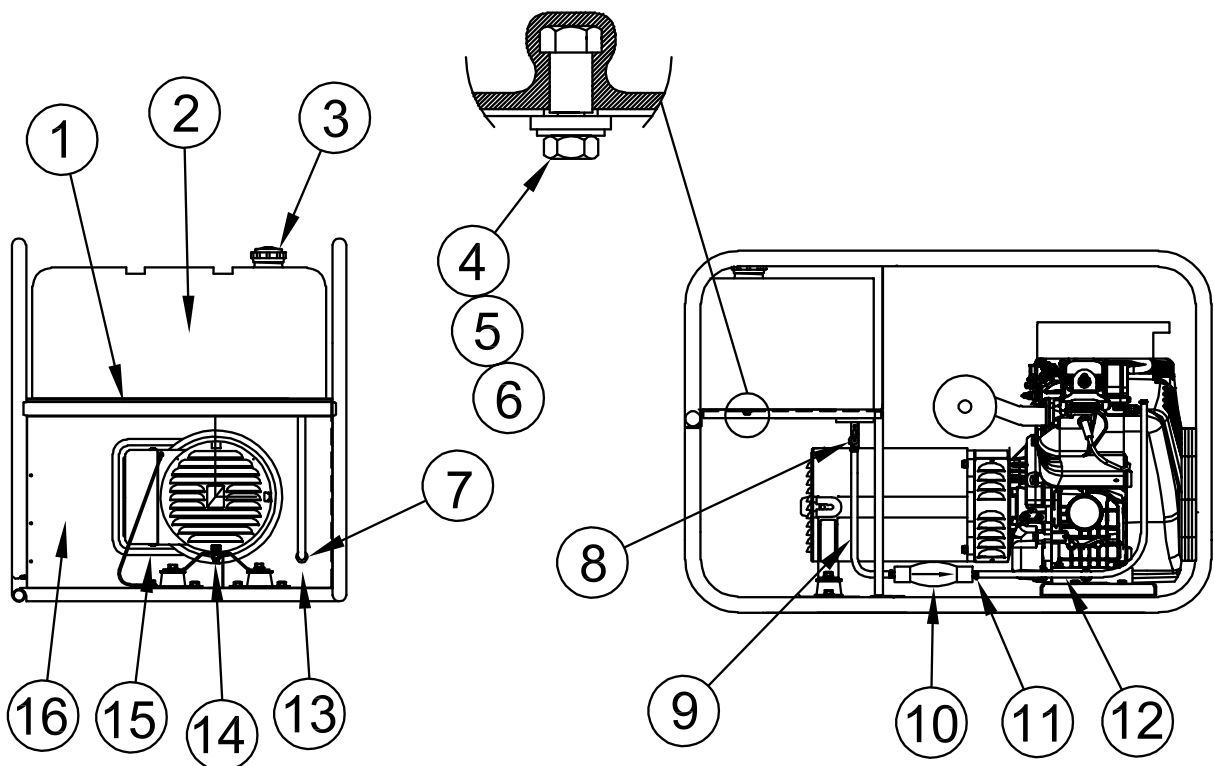

RECEPTACLE PANEL ASSEMBLY

REF #	PART NUMBER	QTY	DESCRIPTION
1	91286-001	2	20A Circuit Breaker
2	15147-001	2	20A GFCI Receptacle
3	56279-000	2	NEMA L5-20R Receptacle
4	57324-000	1	NEMA L6-30R Receptacle
5	21975-000	2	Lock Washer
6	64045-036	2	Mounting Strap
7	419-000	1	#10-24 X 1/2" Screw
8	456-000	3	#10-24 Hex Nut
9	48042-001	1	Ground Lug
10	300136	1	NEMA 14-60R Receptacle
11	91977-003	1	50A Circuit Breaker
12	57030-002	1	30A Circuit Breaker
13	54545-000	1	NEMA 5-50R Receptacle
14	57030-005	1	60A Circuit Breaker
15	58166-001	1	Running Time Meter
16	64045-036	2	Mounting Strap

FUEL SYSTEM ASSEMBLY