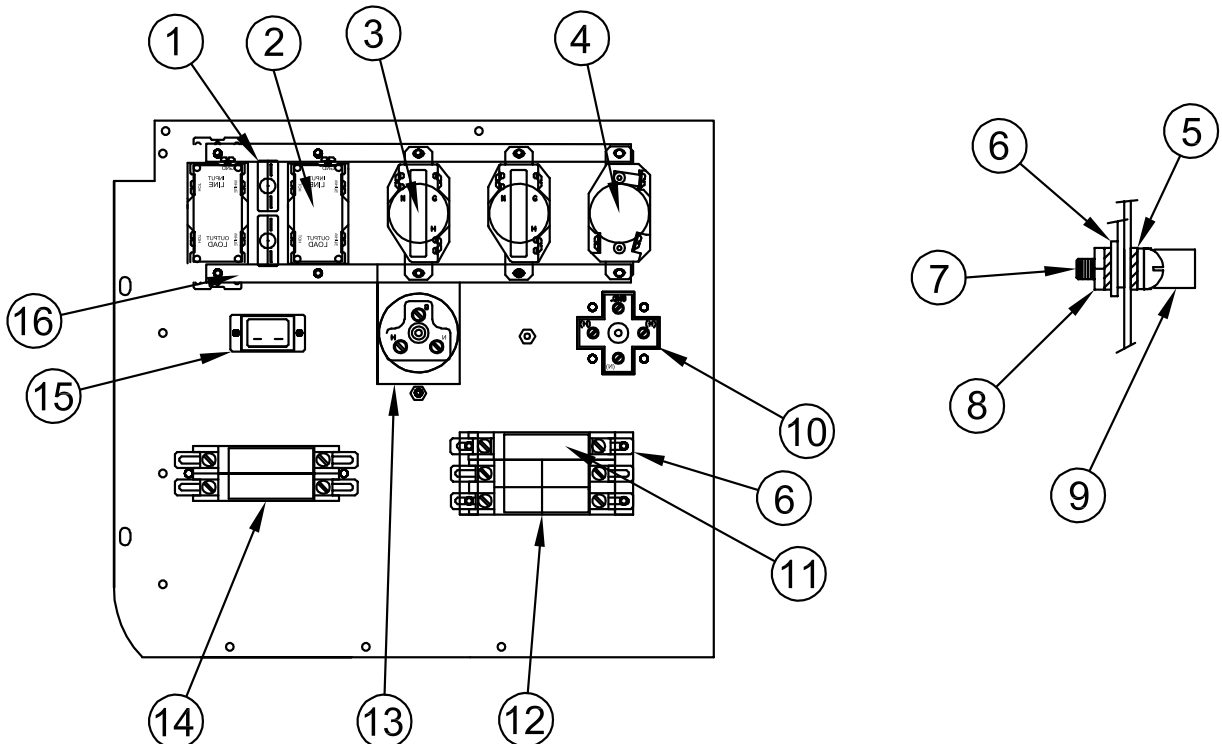

ILLUSTRATED PARTS LIST

WL18000VE/E

ENGINE / GENERATOR ASSEMBLY

REF #	PART NUMBER	QTY	DESCRIPTION
1	300147-2	2	Lifting Eye Support
2	300148-2	2	Lifting Eye
3	300149-2	4	Cradle Lifting Support
4	15687-002	1	Heat Shield
5	692519	1*	Air Filter
	692520	1*	Filter Pre-Cleaner
6	16427-001	1	Engine, Briggs & Stratton Model 543477-0140-E1
7	792015	2*	Spark Plug
8	842921	1*	Oil Filter
9	91658-006	6	3/8-16 X 2-3/4" Bolt
10	98807-000	6	Shock Mounts
11	98806-000	6	2" OD X .406" ID Washer
12	16250-000	6	3/8-16 Flange Nut
13	467-000	12	5/16-18 X 3/4" Bolt
14	16249-000	16	5/16-18 Flange Nut
15	91658-001	4	HHCS 3/8-16 X 1" GR5 Zinc

REF #	PART NUMBER	QTY	DESCRIPTION
16	16335-006	1	Generator Support
17	98101-006	1	Side Panel
18	16428-002	1	Generator, Mecc Alte Spa Model S20F-230/A
19	16237-002	1	Spark Arrester
20	98602-000	1	Muffler
21	16356-002	1	Muffler Shield
22	93017-000	1	7/16-14 X 1-1/4" Bolt
23	90570-000	1	7/16 Lock Washer
24	81034-000	1	7/16-14 Hex Nut
25	9416-000	3	HHCS 5/16-18 X 1.75" Bolt
26	9769-158	1	Lead Wire Assembly
27	300146-5	1	Receptacle Box Rear Cover
28	63073-030	1	Cradle
NI	300323-112	1	31.5 μ , 425VAC Capacitor
NI	300323-212	2	35 μ , 425VAC Capacitor
NI	300143-2	1	Battery Hold Down Kit
NI	300349	1	Oil Drain Valve
NI	22097-007	1	Negative (-) Battery Cable
NI	22097-004	1	Positive (+) Battery Cable
NI	300430-2	1	Battery Tray
NI	Not Illustrated		
*	B & S Part #'s		

RECEPTACLE PANEL ASSEMBLY

RECEPTACLE PANEL ASSEMBLY

REF #	PART NUMBER	QTY	DESCRIPTION
1	91286-001	2	20A Circuit Breaker
2	15147-001	2	20A GFCI Receptacle
3	56279-000	2	NEMA L5-20R Receptacle
4	57324-000	1	NEMA L6-30R Receptacle
5	21975-000	2	Lock Washer
6	64045-036	2	Mounting Strap
7	419-000	1	#10-24 X 1/2" Screw
8	456-000	3	#10-24 Hex Nut
9	48042-001	1	Ground Lug
10	300136	1	NEMA 14-60R Receptacle
11	91977-003	1	50A Circuit Breaker
12	57030-002	1	30A Circuit Breaker
13	54545-000	1	NEMA 5-50R Receptacle
14	57030-005	1	60A Circuit Breaker
15	58166-001	1	Running Time Meter
16	64045-036	2	Mounting Strap