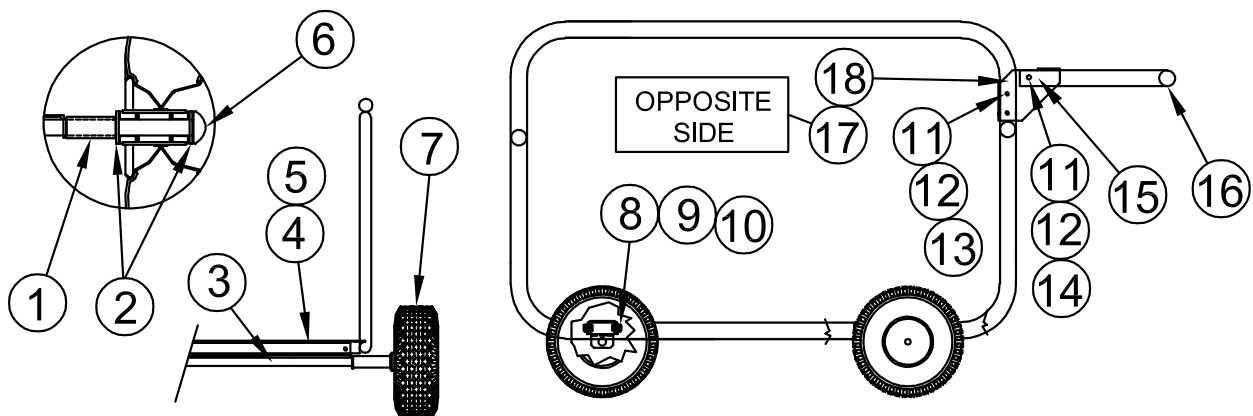

RECEPTACLE PANEL ASSEMBLY

RECEPTACLE PANEL ASSEMBLY

REF #	PART NUMBER	QTY	DESCRIPTION
1	91286-001	2	20A Circuit Breaker
2	15147-001	2	20A GFCI Receptacle
3	56279-000	2	NEMA L5-20R Receptacle
4	57324-000	1	NEMA L6-30R Receptacle
5	21975-000	2	Lock Washer
6	64045-036	2	Mounting Strap
7	419-000	1	#10-24 X 1/2" Screw
8	456-000	3	#10-24 Hex Nut
9	48042-001	1	Ground Lug
10	300136	1	NEMA 14-60R Receptacle
11	91977-003	1	50A Circuit Breaker
12	57030-002	1	30A Circuit Breaker
13	54545-000	1	NEMA 5-50R Receptacle
14	57030-005	1	60A Circuit Breaker
15	58166-001	1	Running Time Meter
16	64045-036	2	Mounting Strap

FUEL SYSTEM ASSEMBLY

FUEL SYSTEM ASSEMBLY

REF #	PART NUMBER	QTY	DESCRIPTION
1	15462-028	1	Fuel Tray
2	16316-001	1	15 Gal. Fuel Tank
3	62396-006	1	Fuel Cap with Gauge
4	91658-011	4	3/8-16 X 3/4" Bolt
5	50604-000	4	Flat Washer
6	16133-001	4	Leather Washer
7	23917-000	1	Grommet
8	98771-004	1	Shut Off Valve
8A	62409-000	1	Shut Off Valve Bushing
9	40078-028	1	Fuel Line
10	62391-000	1	Primer Bulb
11	62999-001	4	1/4" Hose Clamps
12	40078-012	1	Fuel Line
13	15464-007	1	Right Divider
14	15287-001	1	Air Seal 15.5"
15	15287-019	1	Air Seal 25.5"
16	15464-008	1	Left Divider

DOLLY KIT

DOLLY KIT

REF #	PART NUMBER	QTY	DESCRIPTION
1	64688-007	4	Axle Stub
2	1178-000	8	Flat Washer 1 - 3/8"
3	64326-020	2	Axle
4	15775-007	1	Rear Axle Bracket
5	15775-005	1	Front Axle Bracket
6	64327-000	4	Hubcap
7	43657-003	4	Tire & Hub
8	458-000	8	Hex Nut 5/16" - 18
9	480-000	8	Lock Washer 5/16" - 18
10	467-000	8	HHCS 5/16" - 18 X 3/4"
11	479-000	6	Lock Washer 1/4"
12	93773-000	6	Acorn Nut 1/4" - 20
13	56842-004	4	Carriage Bolt 1/4" - 20 X 1-3/4"
14	56842-005	2	Carriage Bolt 1/4" - 20 X 2"
15	96286-006	2	Nylon Washer 1/4" X 1-1/4"
16	61857-003	1	Handle
17	300066-403	1	Right Handle Support
18	300066-404	1	Left Handle Support
NI	93402-002	2	1.25" Hole Plug
NI	Not Illustrated		