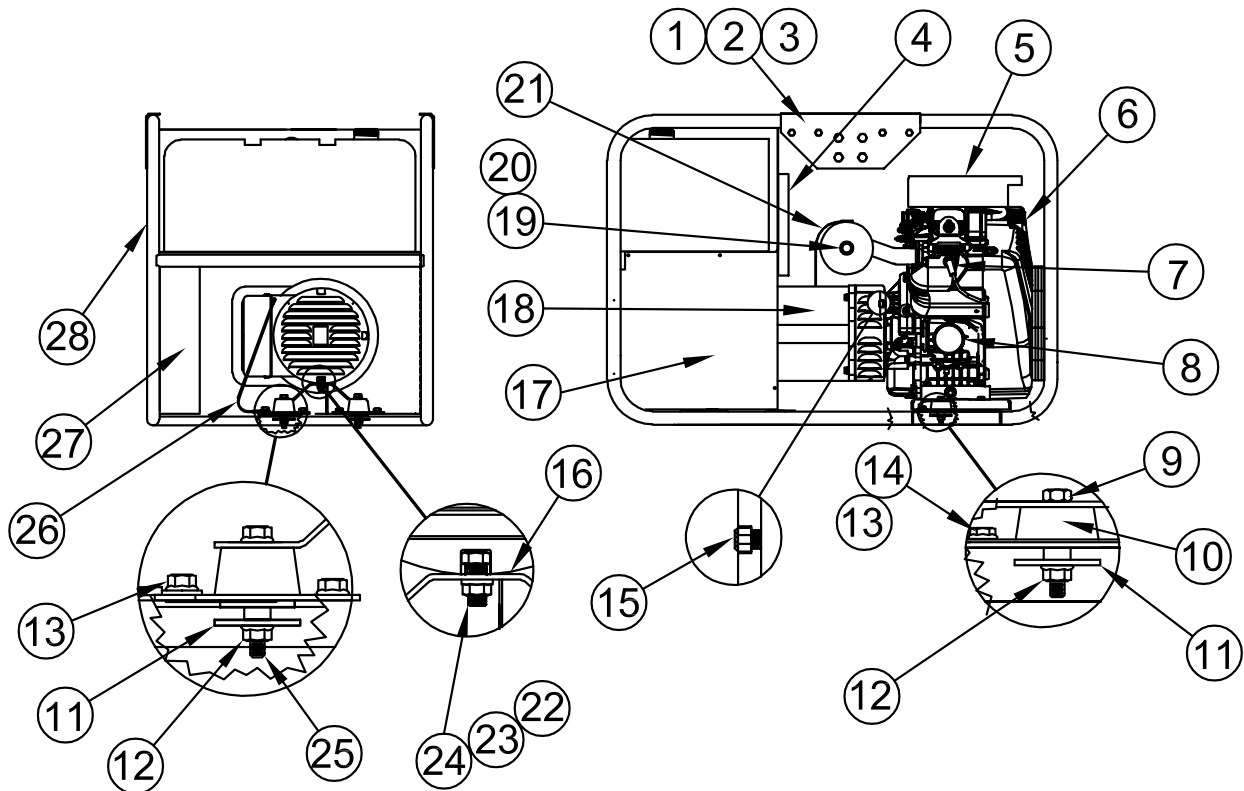

ILLUSTRATED PARTS LIST

WL18000VE/E

ENGINE / GENERATOR ASSEMBLY

REF #	PART NUMBER	QTY	DESCRIPTION
1	300147-2	2	Lifting Eye Support
2	300148-2	2	Lifting Eye
3	300149-2	4	Cradle Lifting Support
4	15687-002	1	Heat Shield
5	692519	1*	Air Filter
	692520	1*	Filter Pre-Cleaner
6	16427-001	1	Engine, Briggs & Stratton Model 543477-0140-E1
7	792015	2*	Spark Plug
8	842921	1*	Oil Filter
9	91658-006	6	3/8-16 X 2-3/4" Bolt
10	98807-000	6	Shock Mounts
11	98806-000	6	2" OD X .406" ID Washer
12	16250-000	6	3/8-16 Flange Nut
13	467-000	12	5/16-18 X 3/4" Bolt
14	16249-000	16	5/16-18 Flange Nut
15	91658-001	4	HHCS 3/8-16 X 1" GR5 Zinc

REF #	PART NUMBER	QTY	DESCRIPTION
16	16335-006	1	Generator Support
17	98101-006	1	Side Panel
18	16428-002	1	Generator, Mecc Alte Spa Model S20F-230/A
19	16237-002	1	Spark Arrester
20	98602-000	1	Muffler
21	16356-002	1	Muffler Shield
22	93017-000	1	7/16-14 X 1-1/4" Bolt
23	90570-000	1	7/16 Lock Washer
24	81034-000	1	7/16-14 Hex Nut
25	9416-000	3	HHCS 5/16-18 X 1.75" Bolt
26	9769-158	1	Lead Wire Assembly
27	300146-5	1	Receptacle Box Rear Cover
28	63073-030	1	Cradle
NI	300323-112	1	31.5 μ , 425VAC Capacitor
NI	300323-212	2	35 μ , 425VAC Capacitor
NI	300143-2	1	Battery Hold Down Kit
NI	300349	1	Oil Drain Valve
NI	22097-007	1	Negative (-) Battery Cable
NI	22097-004	1	Positive (+) Battery Cable
NI	300430-2	1	Battery Tray
NI	Not Illustrated		
*	B & S Part #'s		

RECEPTACLE PANEL ASSEMBLY

RECEPTACLE PANEL ASSEMBLY

REF #	PART NUMBER	QTY	DESCRIPTION
1	91286-001	2	20A Circuit Breaker
2	15147-001	2	20A GFCI Receptacle
3	56279-000	2	NEMA L5-20R Receptacle
4	57324-000	1	NEMA L6-30R Receptacle
5	21975-000	2	Lock Washer
6	64045-036	2	Mounting Strap
7	419-000	1	#10-24 X 1/2" Screw
8	456-000	3	#10-24 Hex Nut
9	48042-001	1	Ground Lug
10	300136	1	NEMA 14-60R Receptacle
11	91977-003	1	50A Circuit Breaker
12	57030-002	1	30A Circuit Breaker
13	54545-000	1	NEMA 5-50R Receptacle
14	57030-005	1	60A Circuit Breaker
15	58166-001	1	Running Time Meter
16	64045-036	2	Mounting Strap