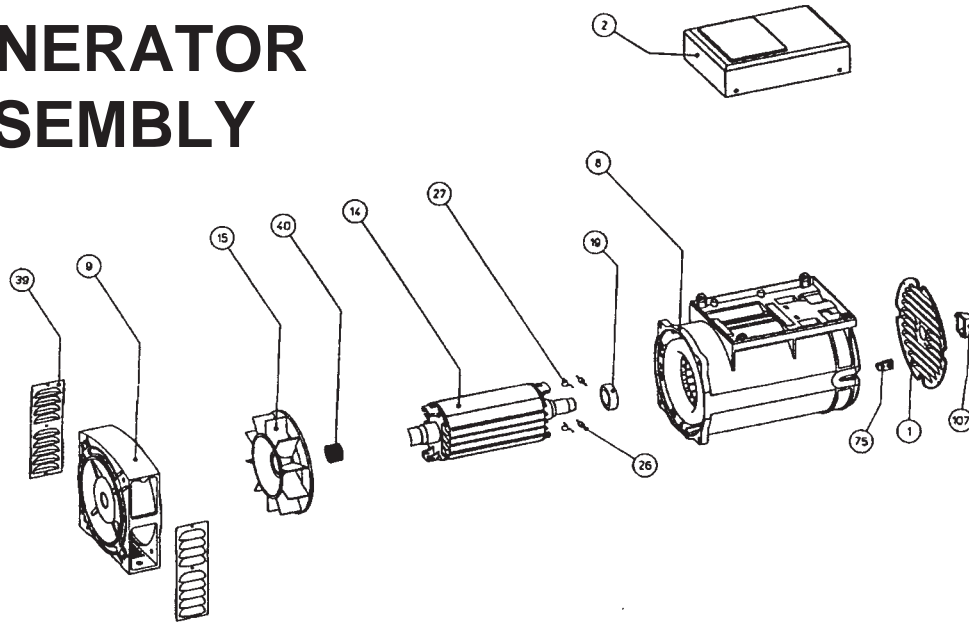

ILLUSTRATED PARTS LISTS

WC12000HE/A

COMPLETE UNIT ASSEMBLY

REF#	PART NBR	QTY	DESCRIPTION
1	15959-003	1	Engine, Honda GX620K1VXE2
2	16067-003	1	Muffler
3	16237-001	1	Spark Arrestor
4	300323-2	REF	Generator
5	16317-000	1	Cradle
6	98807-000	4	Shock Mounts
7	98806-000	4	Safety Washers
8	16316-000	1	Fuel Tank
9	62396-005	1	Fuel Cap & Gauge
10	62391-000	1	Fuel Primer Bulb
11	16384-000	REF	Receptacle Panel
12	16328-000	1	Battery Tray
13	300349-1	1	Oil Drain Adapter
14	21857-000	1	3/8 NPT Coupling
15	643-000	1	3/8 NPT Pipe Plug
16	53244-006	1	3/8 NPT X 3.5" Pipe Nipple
17	16327-000	1	Engine Crossmember
18	16327-003	1	Generator Crossmember
19	16388-000	2	Tank Hold Down Strap
20	40078-000	37"	1/4" Fuel Line
21	62999-001	4	Hose Clamp
NI	15767-005	1	Negative Battery Cable
NI	15767-022	1	Positive Battery Cable
NI	300143	1	Battery Hold Down Kit

NI - NOT ILLUSTRATED

GENERATOR ASSEMBLY

REF	PART NBR	QTY	DESCRIPTION
1	300330-201	1	Terminal Box Adapter
2	300322-202	1	Generator Cover
8	300323-203	1	Stator
9	300323-204	1	Engine Bracket
14	300323-205	1	Rotor
15	300323-206	1	Fan
19	54665-000	1	Bearing
26	300323-207	1	Diode
27	300323-208	1	Varistor
39	300323-209	2	Protection Screen
40	300323-210	1	Tolerance Ring
107	300323-211	1	Rubber Cap
NI	300323-212	2	Capacitor 35mf

WHEEL KIT

REF	PART NBR	QTY	DESCRIPTION
1	43657-001	1	Wheel & Tire Assembly
2	64326-015	1	Axel
3	62825-010	2	Spacer
4	64327-000	2	Hub Cap
5	16326-000	2	Wheel Kit Handle
6	60799-000	4	Tube Plug
7	64325-000	2	Foam Grip