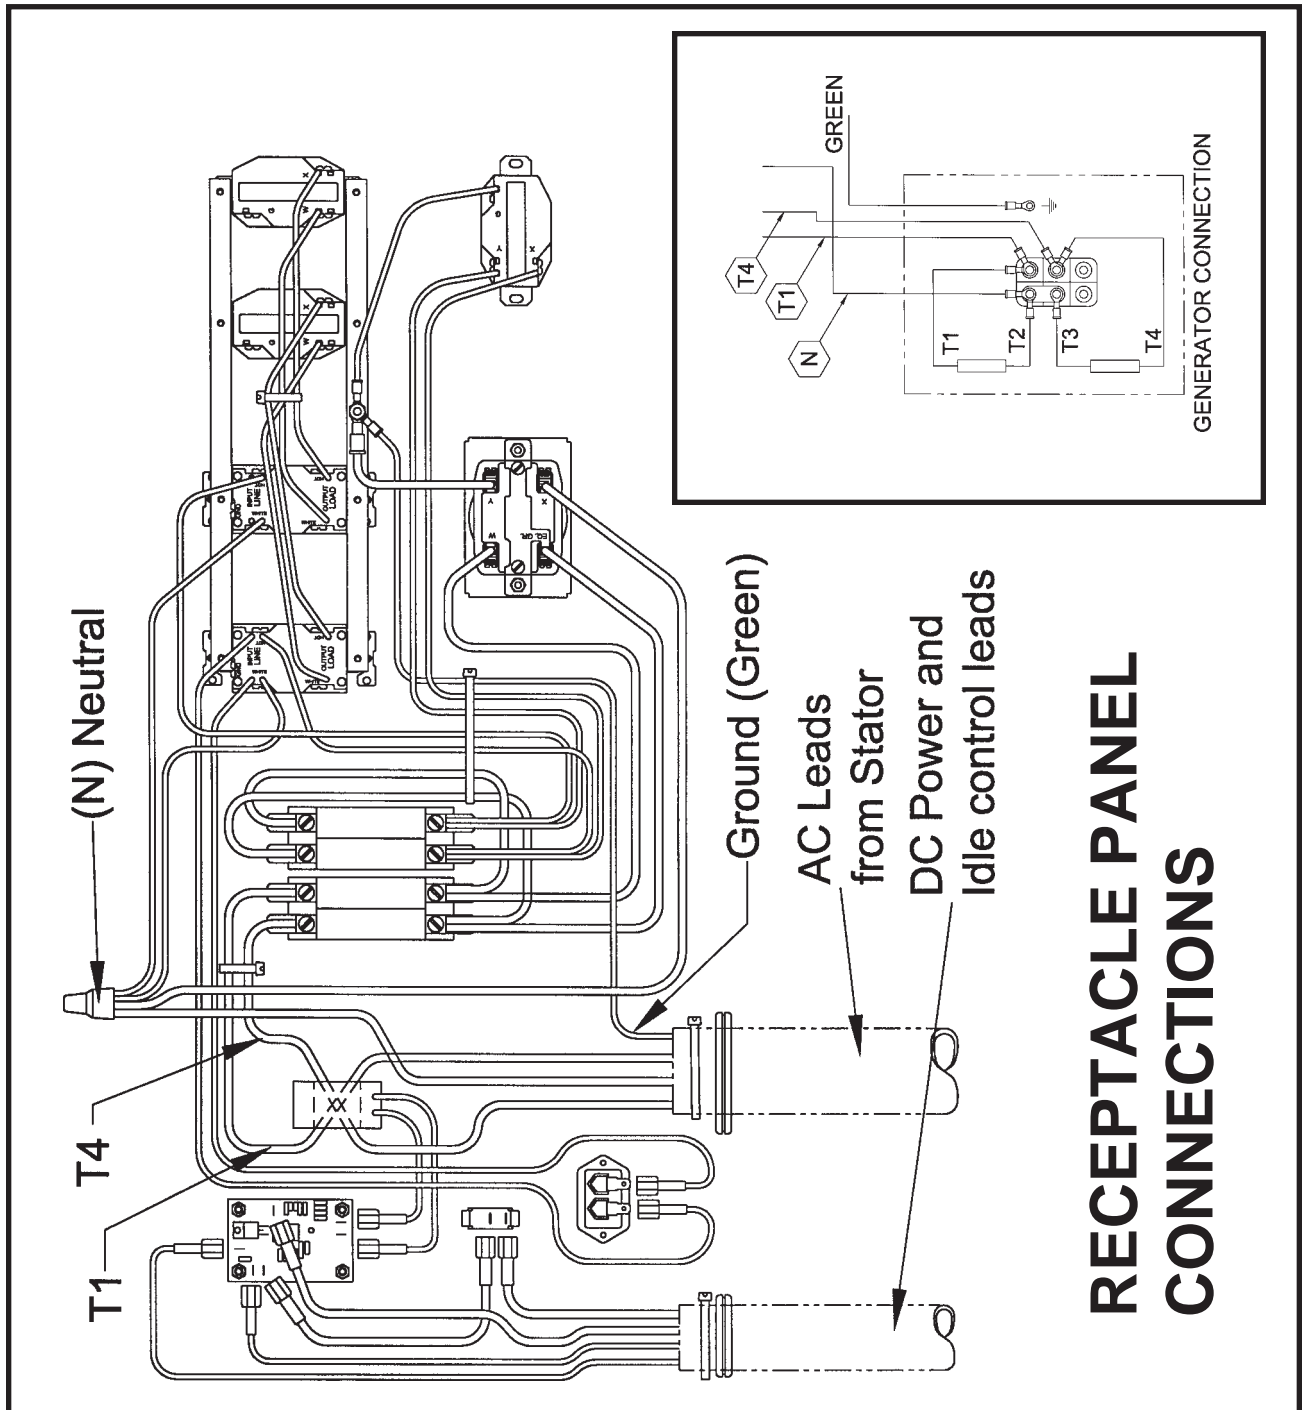

ILLUSTRATED PARTS LISTS

WC12000HE/A

COMPLETE UNIT ASSEMBLY

REF#	PART NBR	QTY	DESCRIPTION
1	15959-003	1	Engine, Honda GX620K1VXE2
2	16067-003	1	Muffler
3	16237-001	1	Spark Arrestor
4	300323-2	REF	Generator
5	16317-000	1	Cradle
6	98807-000	4	Shock Mounts
7	98806-000	4	Safety Washers
8	16316-000	1	Fuel Tank
9	62396-005	1	Fuel Cap & Gauge
10	62391-000	1	Fuel Primer Bulb
11	16384-000	REF	Receptacle Panel
12	16328-000	1	Battery Tray
13	300349-1	1	Oil Drain Adapter
14	21857-000	1	3/8 NPT Coupling
15	643-000	1	3/8 NPT Pipe Plug
16	53244-006	1	3/8 NPT X 3.5" Pipe Nipple
17	16327-000	1	Engine Crossmember
18	16327-003	1	Generator Crossmember
19	16388-000	2	Tank Hold Down Strap
20	40078-000	37"	1/4" Fuel Line
21	62999-001	4	Hose Clamp
NI	15767-005	1	Negative Battery Cable
NI	15767-022	1	Positive Battery Cable
NI	300143	1	Battery Hold Down Kit

NI - NOT ILLUSTRATED

GENERATOR ASSEMBLY

REF	PART NBR	QTY	DESCRIPTION
1	300330-201	1	Terminal Box Adapter
2	300322-202	1	Generator Cover
8	300323-203	1	Stator
9	300323-204	1	Engine Bracket
14	300323-205	1	Rotor
15	300323-206	1	Fan
19	54665-000	1	Bearing
26	300323-207	1	Diode
27	300323-208	1	Varistor
39	300323-209	2	Protection Screen
40	300323-210	1	Tolerance Ring
107	300323-211	1	Rubber Cap
NI	300323-212	2	Capacitor 35mf

WHEEL KIT

REF	PART NBR	QTY	DESCRIPTION
1	43657-001	1	Wheel & Tire Assembly
2	64326-015	1	Axel
3	62825-010	2	Spacer
4	64327-000	2	Hub Cap
5	16326-000	2	Wheel Kit Handle
6	60799-000	4	Tube Plug
7	64325-000	2	Foam Grip