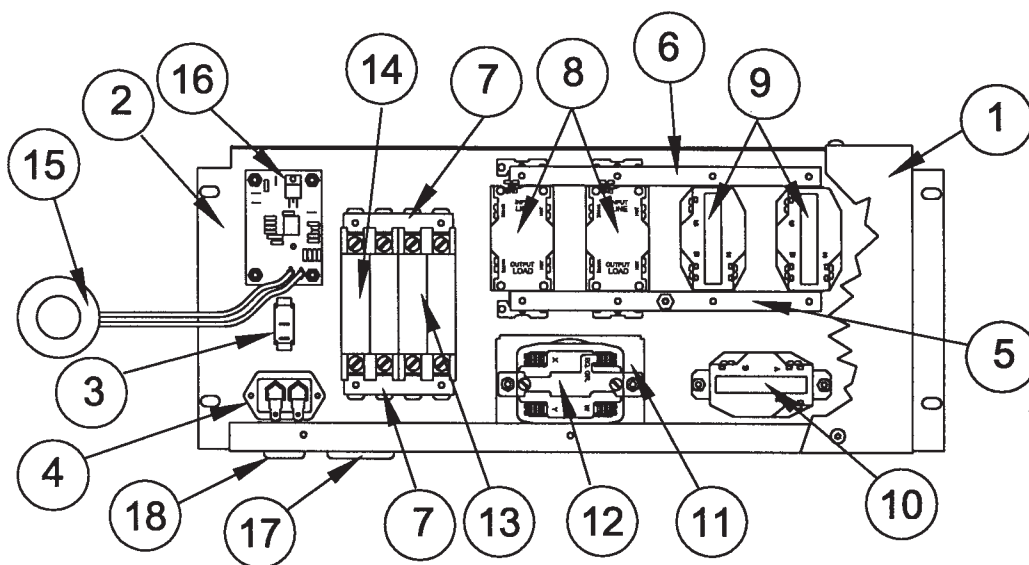

RECEPTACLE PANEL

REF#	PART NBR	QTY	DESCRIPTION
1	16330-000	1	Receptacle Panel Cover
2	16329-000	1	Receptacle Panel (Bare)
3	64089-000	1	Conservator Switch
4	58166-000	1	Running Time Meter
5	64045-024	1	Mounting Strap
6	64045-011	1	Mounting Strap
7	64045-009	2	Mounting Strap
8	15147-001	2	120 Volt, 20 Amp GFCI Duplex
9	56279-000	2	120 Volt, 20 Amp Twistlock Recpt.
10	56281-000	1	240 Volt, 20 Amp Twlistlock Recpt.
11	15267-000	1	Receptacle Mounting Bracket
12	91889-000	1	102/240 Volt, 50 Amp Receptacle
13	57030-001	1	20 Amp, 240 Volt Circuit Braeker
14	57030-007	1	45 Amp, 240 Volt Circuit Breaker
15	16385-000	1	Idle Control Transformer
16	300042-1	1	Idle Control Module
17	62486-000	1	Grommet
18	40730-000	1	Grommet

WINGO INC
A Division of **DTE** Dyna Technology Inc
225 South Cordova Avenue
Le Center MN 56057
507-357-6831
www.wincogen.com