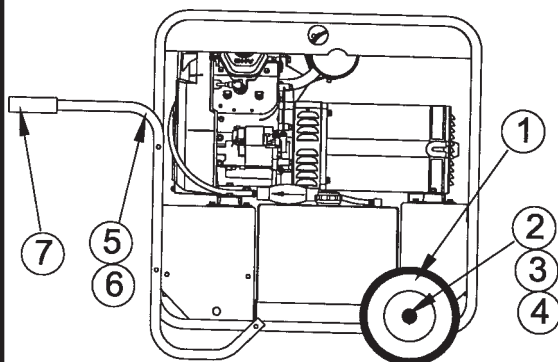

ILLUSTRATED PARTS LISTS

WC12000HE/A

COMPLETE UNIT ASSEMBLY

REF#	PART NBR	QTY	DESCRIPTION
1	15959-003	1	Engine, Honda GX620K1VXE2
2	16067-003	1	Muffler
3	16237-001	1	Spark Arrestor
4	300323-2	REF	Generator
5	16317-000	1	Cradle
6	98807-000	4	Shock Mounts
7	98806-000	4	Safety Washers
8	16316-000	1	Fuel Tank
9	62396-005	1	Fuel Cap & Gauge
10	62391-000	1	Fuel Primer Bulb
11	16384-000	REF	Receptacle Panel
12	16328-000	1	Battery Tray
13	300349-1	1	Oil Drain Adapter
14	21857-000	1	3/8 NPT Coupling
15	643-000	1	3/8 NPT Pipe Plug
16	53244-006	1	3/8 NPT X 3.5" Pipe Nipple
17	16327-000	1	Engine Crossmember
18	16327-003	1	Generator Crossmember
19	16388-000	2	Tank Hold Down Strap
20	40078-000	37"	1/4" Fuel Line
21	62999-001	4	Hose Clamp
NI	15767-005	1	Negative Battery Cable
NI	15767-022	1	Positive Battery Cable
NI	300143	1	Battery Hold Down Kit

NI - NOT ILLUSTRATED

GENERATOR ASSEMBLY

REF	PART NBR	QTY	DESCRIPTION
1	300330-201	1	Terminal Box Adapter
2	300322-202	1	Generator Cover
8	300323-203	1	Stator
9	300323-204	1	Engine Bracket
14	300323-205	1	Rotor
15	300323-206	1	Fan
19	54665-000	1	Bearing
26	300323-207	1	Diode
27	300323-208	1	Varistor
39	300323-209	2	Protection Screen
40	300323-210	1	Tolerance Ring
107	300323-211	1	Rubber Cap
NI	300323-212	2	Capacitor 35mf

WHEEL KIT

REF	PART NBR	QTY	DESCRIPTION
1	43657-001	1	Wheel & Tire Assembly
2	64326-015	1	Axel
3	62825-010	2	Spacer
4	64327-000	2	Hub Cap
5	16326-000	2	Wheel Kit Handle
6	60799-000	4	Tube Plug
7	64325-000	2	Foam Grip