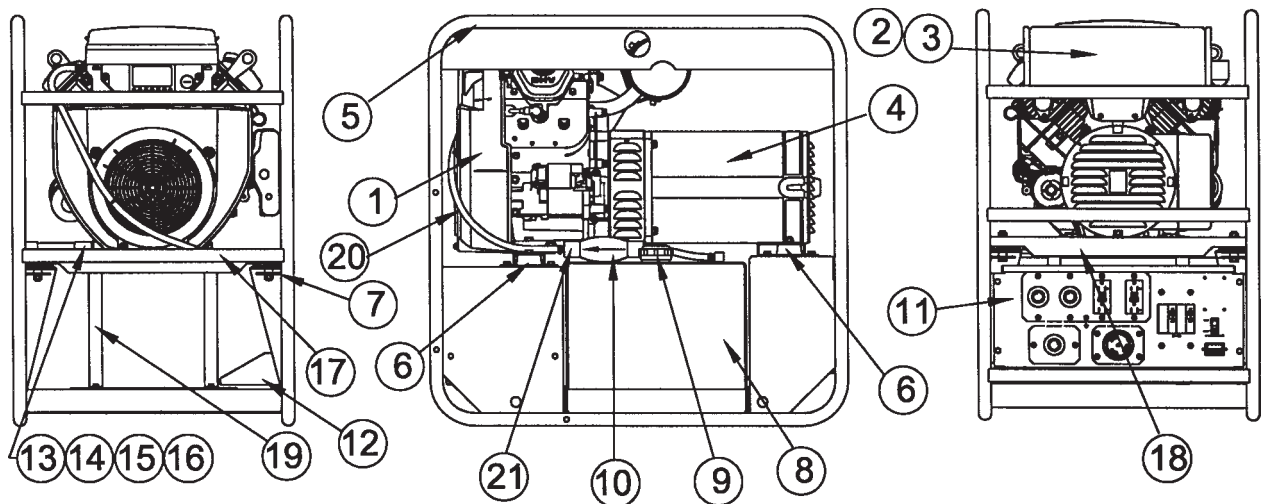

ILLUSTRATED PARTS LISTS

WC12000HE/A

COMPLETE UNIT ASSEMBLY

REF#	PART NBR	QTY	DESCRIPTION
1	15959-003	1	Engine, Honda GX620K1VXE2
2	16067-003	1	Muffler
3	16237-001	1	Spark Arrestor
4	300323-2	REF	Generator
5	16317-000	1	Cradle
6	98807-000	4	Shock Mounts
7	98806-000	4	Safety Washers
8	16316-000	1	Fuel Tank
9	62396-005	1	Fuel Cap & Gauge
10	62391-000	1	Fuel Primer Bulb
11	16384-000	REF	Receptacle Panel
12	16328-000	1	Battery Tray
13	300349-1	1	Oil Drain Adapter
14	21857-000	1	3/8 NPT Coupling
15	643-000	1	3/8 NPT Pipe Plug
16	53244-006	1	3/8 NPT X 3.5" Pipe Nipple
17	16327-000	1	Engine Crossmember
18	16327-003	1	Generator Crossmember
19	16388-000	2	Tank Hold Down Strap
20	40078-000	37"	1/4" Fuel Line
21	62999-001	4	Hose Clamp
NI	15767-005	1	Negative Battery Cable
NI	15767-022	1	Positive Battery Cable
NI	300143	1	Battery Hold Down Kit

NI - NOT ILLUSTRATED

GENERATOR ASSEMBLY

REF	PART NBR	QTY	DESCRIPTION
1	300330-201	1	Terminal Box Adapter
2	300322-202	1	Generator Cover
8	300323-203	1	Stator
9	300323-204	1	Engine Bracket
14	300323-205	1	Rotor
15	300323-206	1	Fan
19	54665-000	1	Bearing
26	300323-207	1	Diode
27	300323-208	1	Varistor
39	300323-209	2	Protection Screen
40	300323-210	1	Tolerance Ring
107	300323-211	1	Rubber Cap
NI	300323-212	2	Capacitor 35mf

WHEEL KIT

REF	PART NBR	QTY	DESCRIPTION
1	43657-001	1	Wheel & Tire Assembly
2	64326-015	1	Axel
3	62825-010	2	Spacer
4	64327-000	2	Hub Cap
5	16326-000	2	Wheel Kit Handle
6	60799-000	4	Tube Plug
7	64325-000	2	Foam Grip