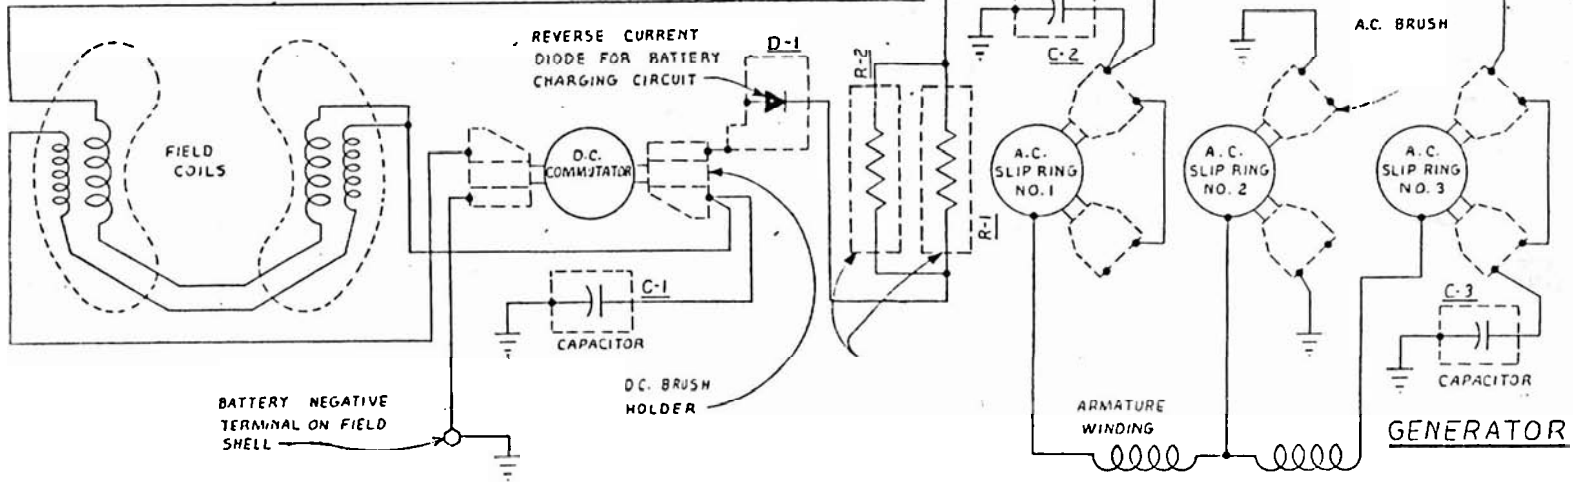

Engine Make Tecumseh Model # HM80 Part # 93394

225 South Cordova Avenue
 Le Center, MN 56057 • (612) 357-6821

TO RECEPTACLES,

54136

battery and charge circuit

excitation circuit

SCHEMATIC WIRING DIAGRAM