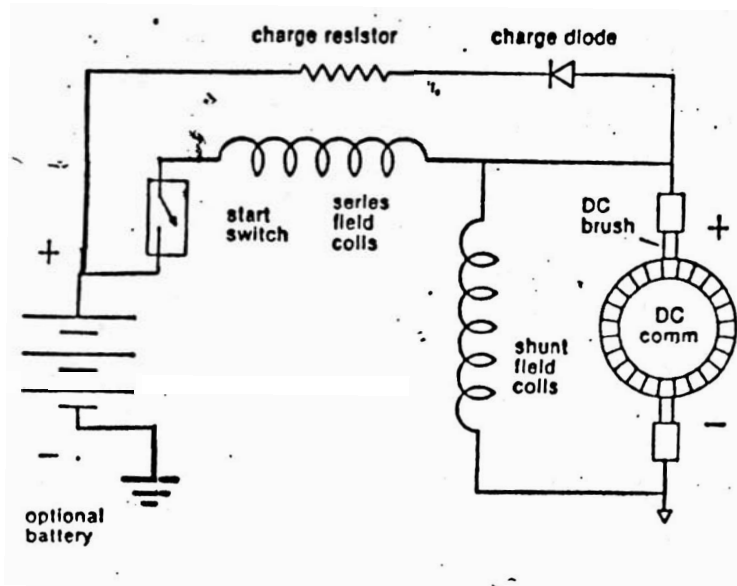

<u>DESCRIPTION</u>	<u>PART #</u>	<u>QTY.</u>
Armature (less bearing)	62199-1	1
Armature Bearing	55223	1
Armature thru Bolt	23197-7	1
Fan Assy.	55101	1
Fan Washer	23558	1
Fan Lockwasher	55224	1
Fan Nut	23605	1
Field Coil	61087	1
Field Coil	61087-1	1
Shell & Bracket Assy.	63194	1
Pole Shoe	24851	2
Pole Shoe Retainer	63192	2
Engine Adapter Bracket	63393	1
Adapter Bracket Screw	55576	4
End Cover Assy.	55438-11	1
End Cover Receptacle	63269	1
End Cover Receptacle (230V)	55253	1
Brush Rack Assy.	63216	1
A.C. Brush	23607	3
A.C. Brush Holder	59690	3
D.C. Brush	41393	2
D.C. Brush Holder	41106	1
& Plate Assy.	40894	2
A.C. Condenser	41221	2
D.C. Condenser	41180	1
Resistor Assy. (Charge)	24236	1
Barrier Spacer	59688	5
Cradle	63190	1
Lug	49426	1
Starter Switch	2210	1
Rubber Feet	23770	4

Engine Make Tecumseh Model # HM80 Part # 93394

225 South Cordova Avenue
 Le Center, MN 56057 • (612) 357-6821

TO RECEPTACLES,

54136

battery and charge circuit

excitation circuit

SCHEMATIC WIRING DIAGRAM