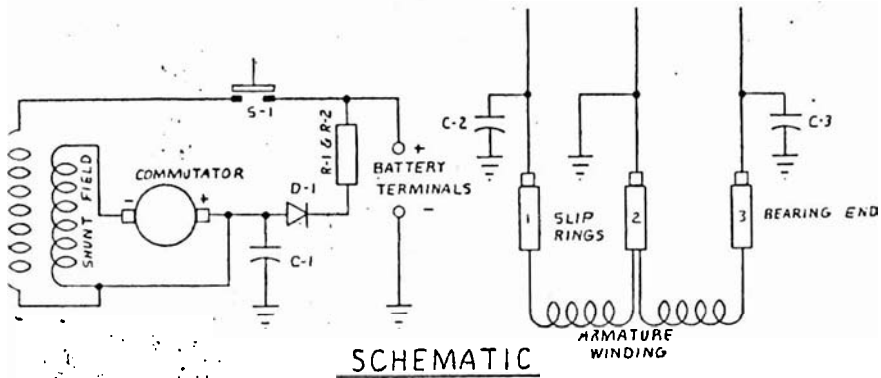

Wiring Diagram N/A
 Schematic N/A
 Generator Parts
 Unassembled 63264-1
 Complete Unit
 Part # 63265-1

 ** REPAIR **
 ** PARTS LIST **
 ** #761 **

Size 4000 Watts
 Drive Direct
 Type Two Pole
 Unit Model # 4PTH-3E/L9

<u>DESCRIPTION</u>	<u>PART #</u>	<u>QTY.</u>
Armature (less bearing)	62199-1	1
Armature Bearing	55223	1
Armature thru Bolt	23197-7	1
Fan Assy.	55101	1
Fan Washer	23558	1
Fan Lockwasher	55224	1
Fan Nut	23605	1
Field Coil	61087	1
Field Coil	61087-1	1
Shell & Bracket Assy.	63194	1
Pole Shoe	24851	2
Pole Shoe Retainer	63192	2
Engine Adapter Bracket	63393	1
Adapter Bracket Screw	55576	4
End Cover Assy.	55438-11	1
End Cover Receptacle	63269	1
End Cover Receptacle (230V)	55253	1
Brush Rack Assy.	63216	1
A.C. Brush	23607	3
A.C. Brush Holder	59690	3
D.C. Brush	41393	2
D.C. Brush Holder	41106	1
& Plate Assy.	40894	2
A.C. Condenser	41221	2
D.C. Condenser	41180	1
Resistor Assy. (Charge)	24236	1
Barrier Spacer	59688	5
Cradle	63190	1
Lug	49426	1
Starter Switch	2210	1
Rubber Feet	23770	4

Engine Make Tecumseh Model # HM80 Part # 93394

225 South Cordova Avenue
 Le Center, MN 56057 • (612) 357-6821

TO RECEPTACLES,

54136

battery and charge circuit

excitation circuit

SCHEMATIC WIRING DIAGRAM