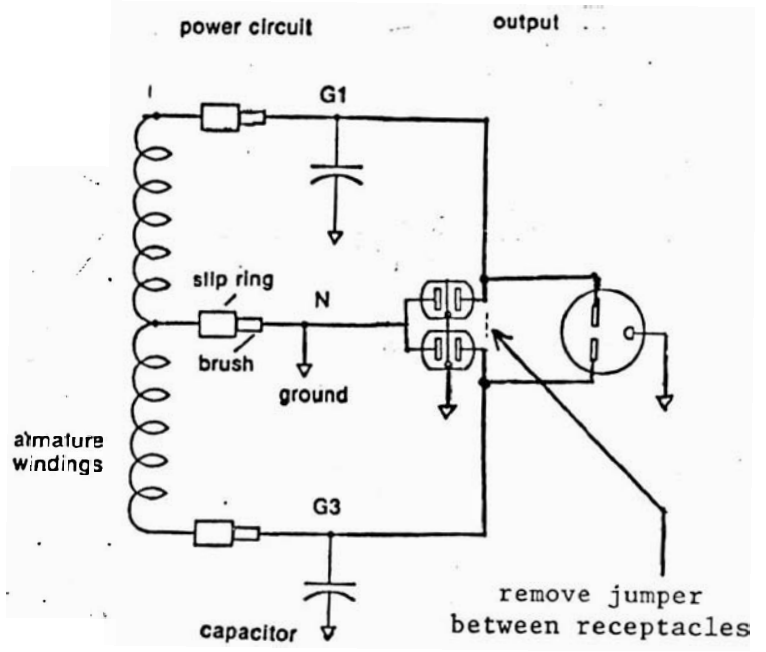

<u>DESCRIPTION</u>	<u>PART #</u>	<u>QTY.</u>
Armature (less bearing)	62199-1	1
Armature Bearing	55223	1
Armature thru Bolt	23197-7	1
Fan Assy.	55101	1
Fan Washer	23558	1
Fan Lockwasher	55224	1
Fan Nut	23605	1
Field Coil	61087	1
Field Coil	61087-1	1
Shell & Bracket Assy.	63194	1
Pole Shoe	24851	2
Pole Shoe Retainer	63192	2
Engine Adapter Bracket	63393	1
Adapter Bracket Screw	55576	4
End Cover Assy.	55438-11	1
End Cover Receptacle	63269	1
End Cover Receptacle (230V)	55253	1
Brush Rack Assy.	63216	1
A.C. Brush	23607	3
A.C. Brush Holder	59690	3
D.C. Brush	41393	2
D.C. Brush Holder	41106	1
& Plate Assy.	40894	2
A.C. Condenser	41221	2
D.C. Condenser	41180	1
Resistor Assy. (Charge)	24236	1
Barrier Spacer	59688	5
Cradle	63190	1
Lug	49426	1
Starter Switch	2210	1
Rubber Feet	23770	4

Engine Make Tecumseh Model # HM80 Part # 93394

225 South Cordova Avenue
 Le Center, MN 56057 • (612) 357-6821

TO RECEPTACLES,

54136

battery and charge circuit

excitation circuit

SCHEMATIC WIRING DIAGRAM