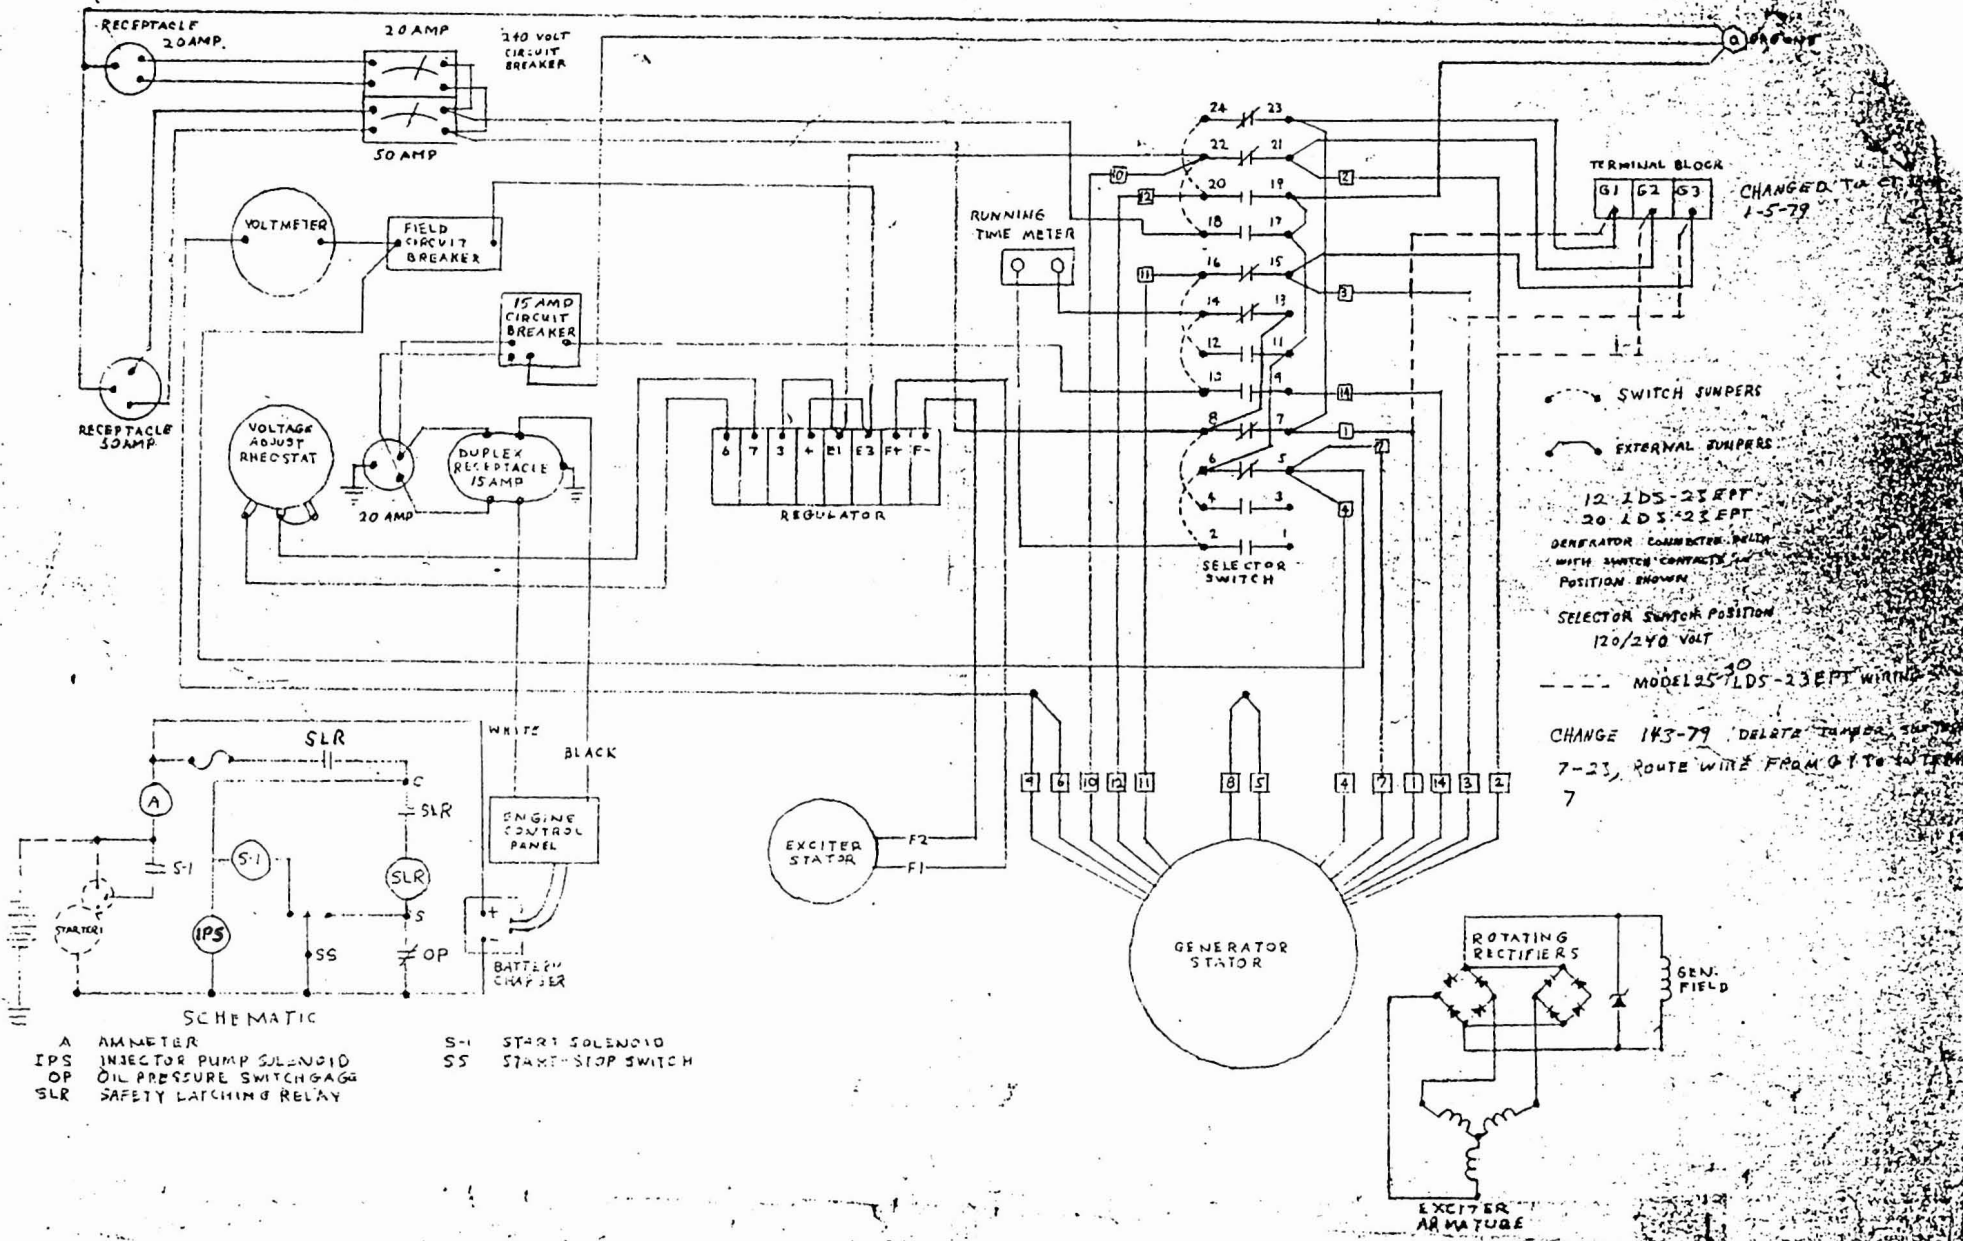

QTY	PART NUMBER	DESCRIPTION
1	58650	TRAILER
1	91606	TS 3 ENGINE LISTER
1	92134-4	CONTROL BOX ASSEMBLY
1	92296-8	ADAPTER PARTS
1	91413	ROTATING RECTIFIER ASSEMBLY
2	91452	RECTIFIER
1	91455	SURGE SUPPRESSOR
1	91337-2	FORMED COVER
1	91442	EXCITER ROTOR
1	91528	COMPLETE ROTOR ASSEMBLY
1	92151-1	STATOR ASSEMBLY COMPLETE
1	91665	EXCITER STATOR ASSEMBLY
1	91527-7	STATOR & BAR & RING
1	91667	STATOR
1	91562	BAR & RING
1	92378	START SOLENOID ASSEMBLY
1	91286	CIRCUIT BREAKER 15 AMP
1	81097-1	CIRCUIT BREAKER 40 AMP
1	91961	BATTERY CHARGER
1	81762-2	FIELD CIRCUIT BREAKER
1	81812-3	VOLTMETER
1	91694	AMMETER
1	58166-1	HOUR METER
1	91286-1	CIRCUIT BREAKER 20 AMP
1	91688	SAFETY LATCHING RELAY
1	91689	OIL PRESSURE GAUGE
1	24749	DUPLEX RECEPTACLE 115V 15 AMP
1	56279	RECEPTACLE HUBBELL 2310
1	56281	RECEPTACLE HUBBELL 2320
1	81111-1	VOLTAGE REGULATOR KR4FF BASLER
1	91889	RECEPTACLE 50 AMP
1	92692 91690-0	SELECTOR SWITCH <i>Switch</i>
1	81111-2	RHEOSTAT
1	80980	START SOLENOID ONLY
1	92982	START SOLENOID ASSEMBLY
2	92106-1	VIBRATION MOUNTS
2	92106-2	VIBRATION MOUNTS
1	91517	END BRACKET
1	92145	WELDED BOX ASSEMBLY
1	92097-1	HINGED COVER ASSEMBLY
1	91831-1	MUFFLER
1	53220-2	BATTERY CABLE ASSEMBLY

12PLDS / 25PLDS

SCHMATIC

- | | | | |
|-----|--------------------------|-----|-------------------|
| A | AMMETER | S-1 | START SOLENOID |
| IPS | INJECTOR PUMP SOLENOID | SS | START-STOP SWITCH |
| OP | OIL PRESSURE SWITCH/GAGE | | |
| SLR | SAFETY LATCHING RELAY | | |