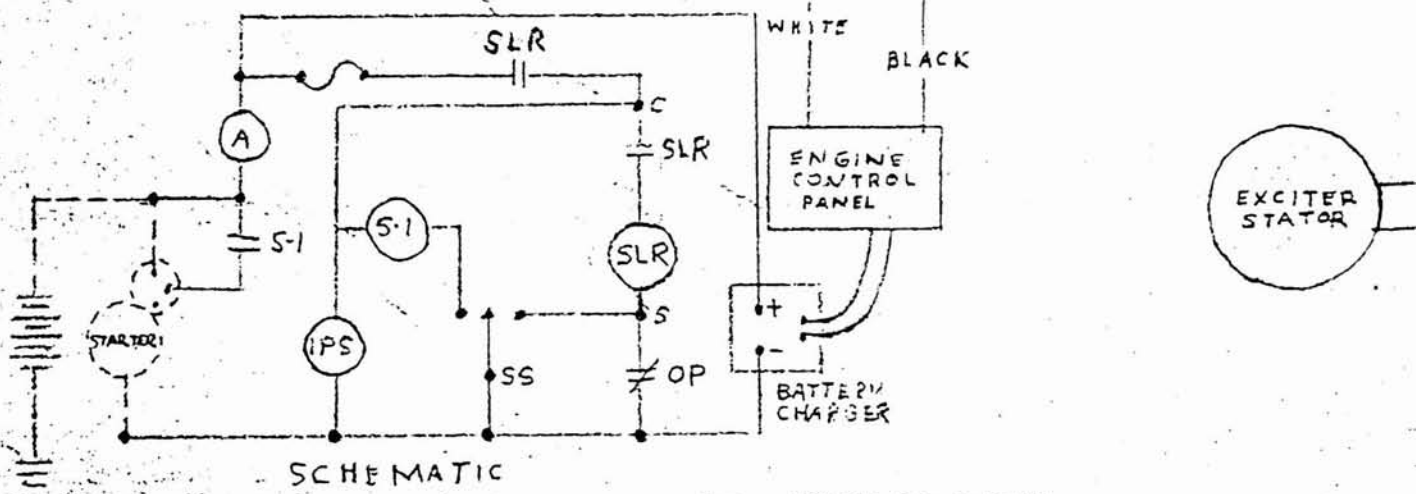

QTY	PART NUMBER	DESCRIPTION
1	58650	TRAILER
1	91606	TS 3 ENGINE LISTER
1	92134-4	CONTROL BOX ASSEMBLY
1	92296-8	ADAPTER PARTS
1	91413	ROTATING RECTIFIER ASSEMBLY
2	91452	RECTIFIER
1	91455	SURGE SUPPRESSOR
1	91337-2	FORMED COVER
1	91442	EXCITER ROTOR
1	91528	COMPLETE ROTOR ASSEMBLY
1	92151-1	STATOR ASSEMBLY COMPLETE
1	91665	EXCITER STATOR ASSEMBLY
1	91527-7	STATOR & BAR & RING
1	91667	STATOR
1	91562	BAR & RING
1	92378	START SOLENOID ASSEMBLY
1	91286	CIRCUIT BREAKER 15 AMP
1	81097-1	CIRCUIT BREAKER 40 AMP
1	91961	BATTERY CHARGER
1	81762-2	FIELD CIRCUIT BREAKER
1	81812-3	VOLTMETER
1	91694	AMMETER
1	58166-1	HOUR METER
1	91286-1	CIRCUIT BREAKER 20 AMP
1	91688	SAFETY LATCHING RELAY
1	91689	OIL PRESSURE GAUGE
1	24749	DUPLEX RECEPTACLE 115V 15 AMP
1	56279	RECEPTACLE HUBBELL 2310
1	56281	RECEPTACLE HUBBELL 2320
1	81111-1	VOLTAGE REGULATOR KR4FF BASLER
1	91889	RECEPTACLE 50 AMP
1	92692 91690-0	SELECTOR SWITCH <i>Switch</i>
1	81111-2	RHEOSTAT
1	80980	START SOLENOID ONLY
1	92982	START SOLENOID ASSEMBLY
2	92106-1	VIBRATION MOUNTS
2	92106-2	VIBRATION MOUNTS
1	91517	END BRACKET
1	92145	WELDED BOX ASSEMBLY
1	92097-1	HINGED COVER ASSEMBLY
1	91831-1	MUFFLER
1	53220-2	BATTERY CABLE ASSEMBLY

12PLDS / 25PLDS

SCHMATIC

- | | | | |
|-----|--------------------------|-----|-------------------|
| A | AMMETER | S-1 | START SOLENOID |
| IPS | INJECTOR PUMP SOLENOID | SS | START-STOP SWITCH |
| OP | OIL PRESSURE SWITCH/GAGE | | |
| SLR | SAFETY LATCHING RELAY | | |