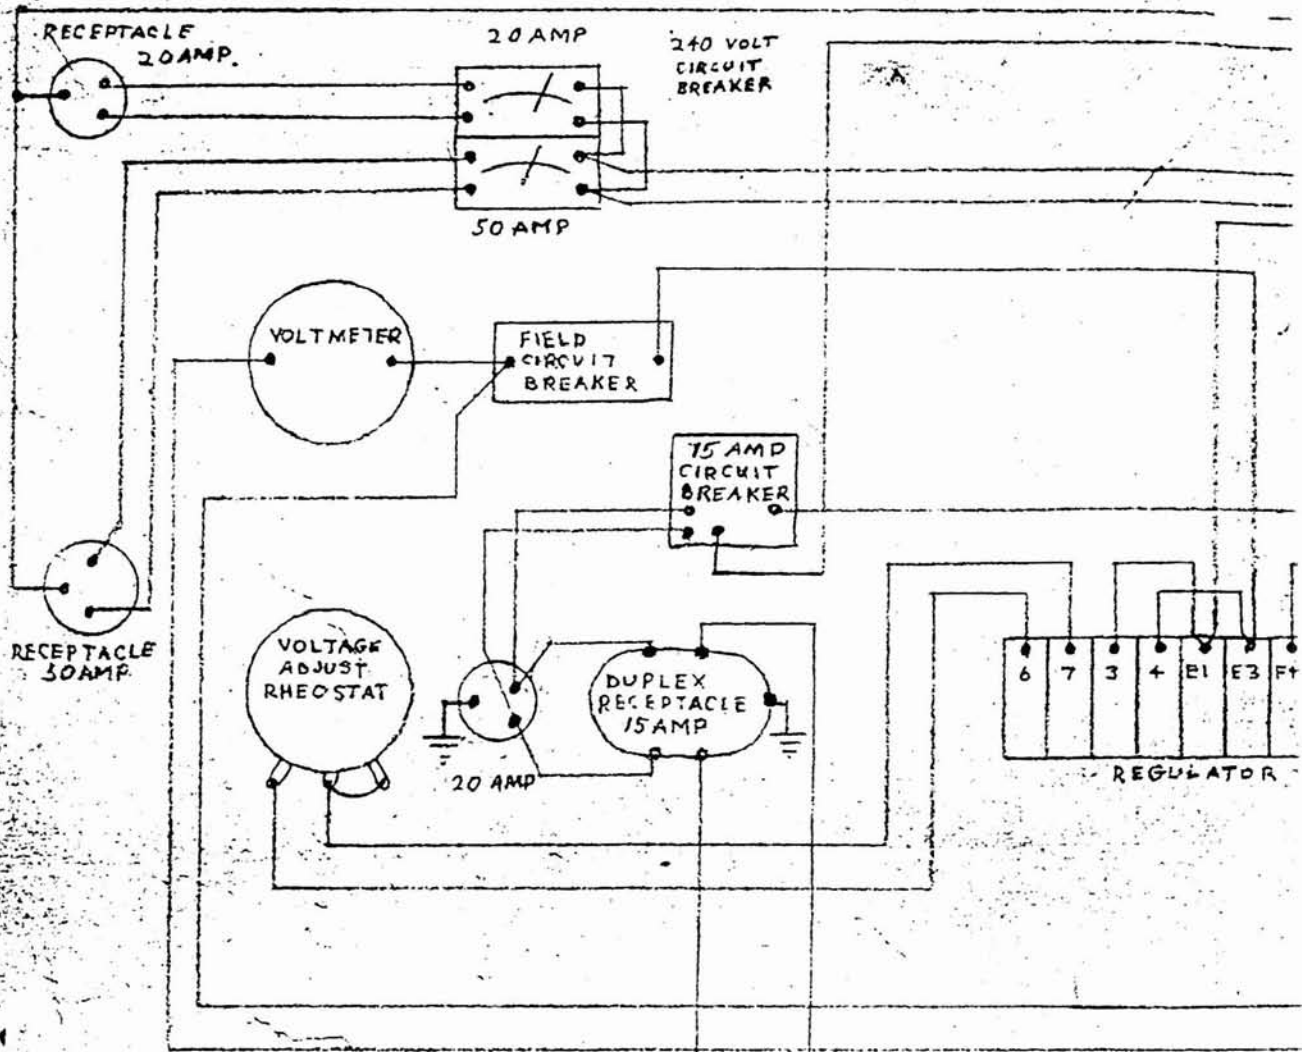

QTY	PART NUMBER	DESCRIPTION
1	58650	TRAILER
1	91606	TS 3 ENGINE LISTER
1	92134-4	CONTROL BOX ASSEMBLY
1	92296-8	ADAPTER PARTS
1	91413	ROTATING RECTIFIER ASSEMBLY
2	91452	RECTIFIER
1	91455	SURGE SUPPRESSOR
1	91337-2	FORMED COVER
1	91442	EXCITER ROTOR
1	91528	COMPLETE ROTOR ASSEMBLY
1	92151-1	STATOR ASSEMBLY COMPLETE
1	91665	EXCITER STATOR ASSEMBLY
1	91527-7	STATOR & BAR & RING
1	91667	STATOR
1	91562	BAR & RING
1	92378	START SOLENOID ASSEMBLY
1	91286	CIRCUIT BREAKER 15 AMP
1	81097-1	CIRCUIT BREAKER 40 AMP
1	91961	BATTERY CHARGER
1	81762-2	FIELD CIRCUIT BREAKER
1	81812-3	VOLTMETER
1	91694	AMMETER
1	58166-1	HOUR METER
1	91286-1	CIRCUIT BREAKER 20 AMP
1	91688	SAFETY LATCHING RELAY
1	91689	OIL PRESSURE GAUGE
1	24749	DUPLEX RECEPTACLE 115V 15 AMP
1	56279	RECEPTACLE HUBBELL 2310
1	56281	RECEPTACLE HUBBELL 2320
1	81111-1	VOLTAGE REGULATOR KR4FF BASLER
1	91889	RECEPTACLE 50 AMP
1	92692 91690-0	SELECTOR SWITCH <i>Switch</i>
1	81111-2	RHEOSTAT
1	80980	START SOLENOID ONLY
1	92982	START SOLENOID ASSEMBLY
2	92106-1	VIBRATION MOUNTS
2	92106-2	VIBRATION MOUNTS
1	91517	END BRACKET
1	92145	WELDED BOX ASSEMBLY
1	92097-1	HINGED COVER ASSEMBLY
1	91831-1	MUFFLER
1	53220-2	BATTERY CABLE ASSEMBLY

12PLDS / 25PLDS

SCHMATIC

- | | | | |
|-----|--------------------------|-----|-------------------|
| A | AMMETER | S-1 | START SOLENOID |
| IPS | INJECTOR PUMP SOLENOID | SS | START-STOP SWITCH |
| OP | OIL PRESSURE SWITCH/GAGE | | |
| SLR | SAFETY LATCHING RELAY | | |