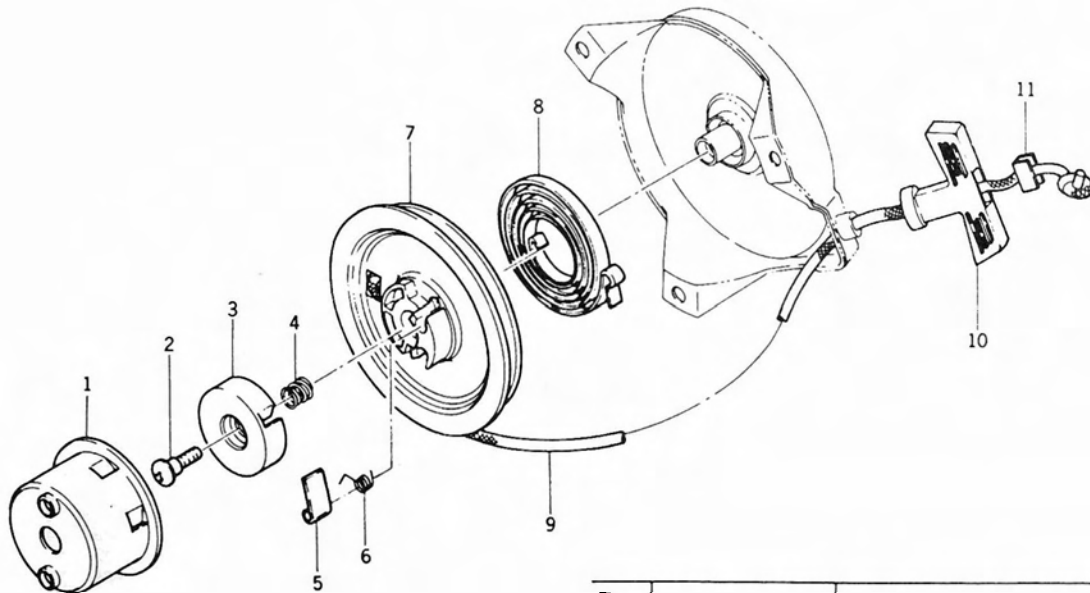

R-1 RECOIL STARTER

Ref. No.	Part No.	Part Name	Q'ty	Remarks
	314401-3430A	RECOIL STARTER ASS'Y	1	
R-1-1	314401-3432A	.PULLEY	1	
R-1-2	314401-3447A	.SCREW	1	
R-1-3	314401-3449A	.RETAINER	1	
R-1-4	314401-3446A	.SPRING	1	
R-1-5	314401-3445A	.PAWL	1	
R-1-6	314401-3444A	.SPRING, return	1	
R-1-7	314401-3441A	.REEL, recoil	1	
R-1-8	314401-3452A	.SPRING, recoil	1	
R-1-9	314401-3453A	.ROPE	1	
R-1-10	314401-3460A	.HANDLE	1	
R-1-11	314401-3454A	.PIECE, end	1