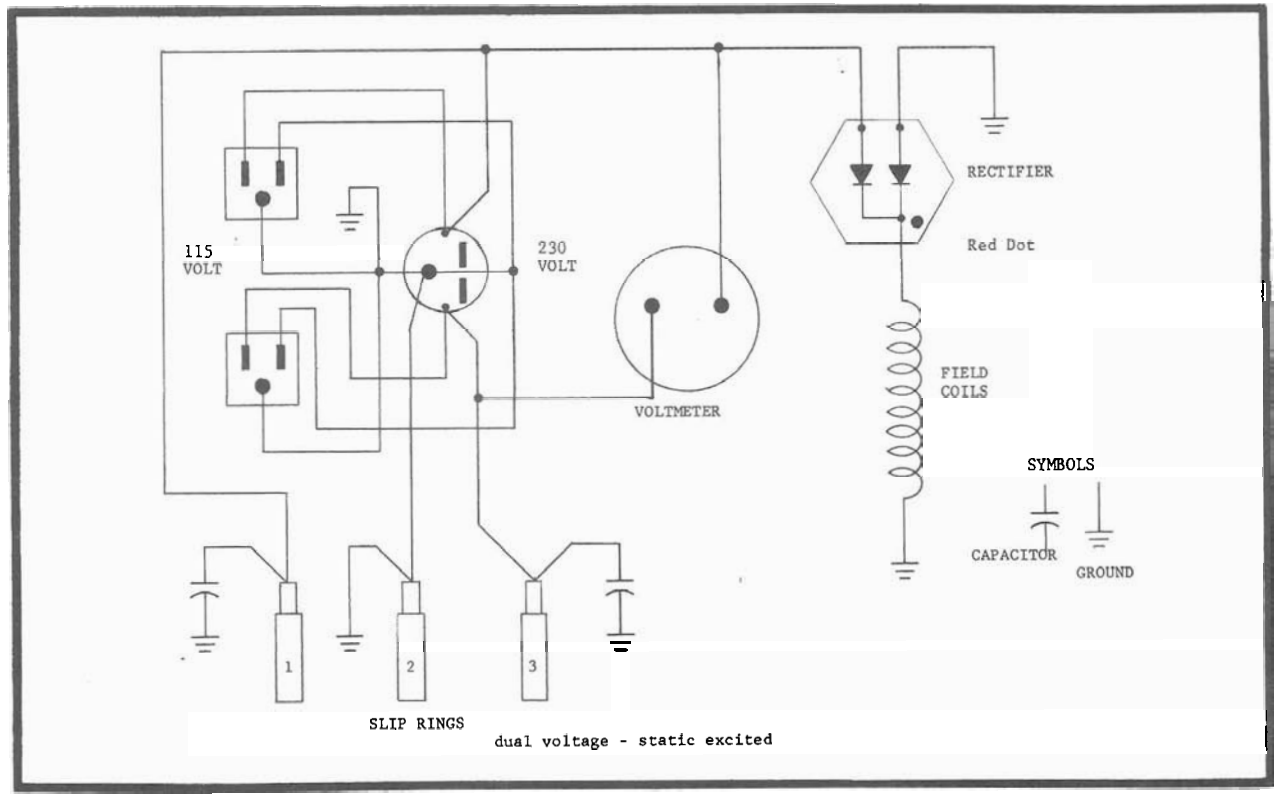

# BELT-DRIVE GENERATORS

MODELS: 1W628Q - 3500 WATTS  
1W629Q - 5000 WATTS

FORM 5S1591

DAYTON ELECTRIC MANUFACTURING CO. CHICAGO 60648

JAN., 1973

## WIRING DIAGRAM