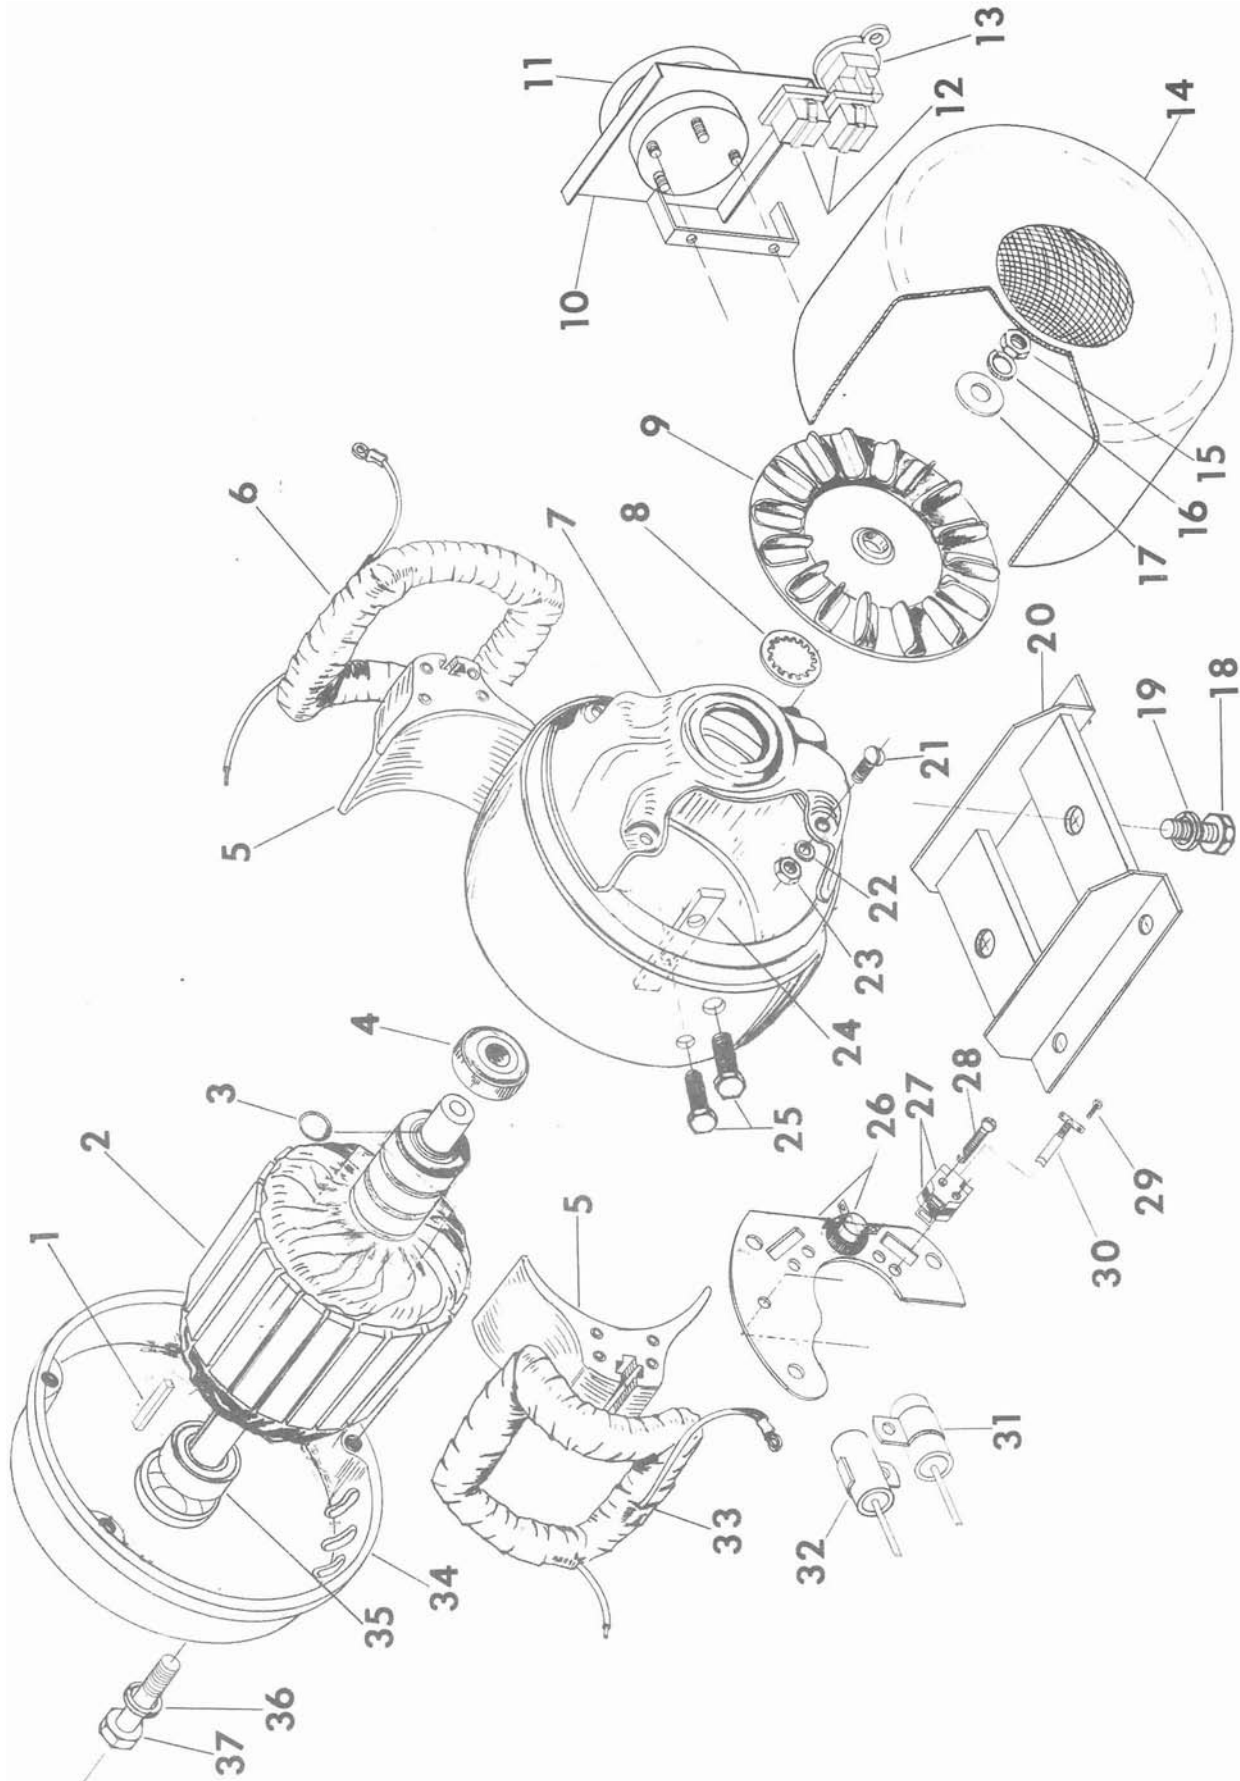

PARTS LIST MODELS IW628Q, 3500-WA

IT & IW629Q, 5000 -WATT GENERATORS

MODEL 1W628Q — 3500 WATTS

Ref. No.	Description	Qty.	Part No.	Ref. No.	Description	Qty.	Part No.
1	Key -----	1	9937	19	Lockwasher -----	2	481
2	Armature -----	1	56633-1	20	Base assy -----	1	24486
3	Retaining ring -----	1	23568	21	Machine screw -----	3	420
4	Bearing -----	1	46911	22	Lockwasher -----	4	22423
5	Pole shoe -----	2	24851	23	Hex nut -----	4	456
6	Field coil -----	1	55378-1	24	Pole shoe retainer -----	2	24849
7	Field shell & bracket assy	1	53722	25	Hex hd cap screws -----	4	9416
8	Lockwasher -----	1	40552	26	Rectifier & plate assy --	1	55495
9	Fan -----	1	23404	27	Brush holder -----	6	23500
10	Meter bracket -----	1	56619	28	Machine screw -----	4	40550
11	Voltmeter -----	1	52490	29	Machine screw -----	12	40746
12	Receptacles (115 V) -----	2	53636	30	Brushes -----	6	23607
13	Receptacle (230 V) -----	1	55253	31	AC capacitor -----	1	54977
14	End cover -----	1	56620	32	AC capacitor -----	1	41221
15	Hex nut -----	1	9549	33	Field coil -----	1	55378
16	Lockwasher -----	1	20039	34	End bracket -----	1	40097
17	Flat washer -----	1	21867	35	Bearing -----	1	8031
18	Hex hd cap screw -----	2	469	36	Lockwasher -----	4	480
				37	Hex hd cap screw -----	4	441