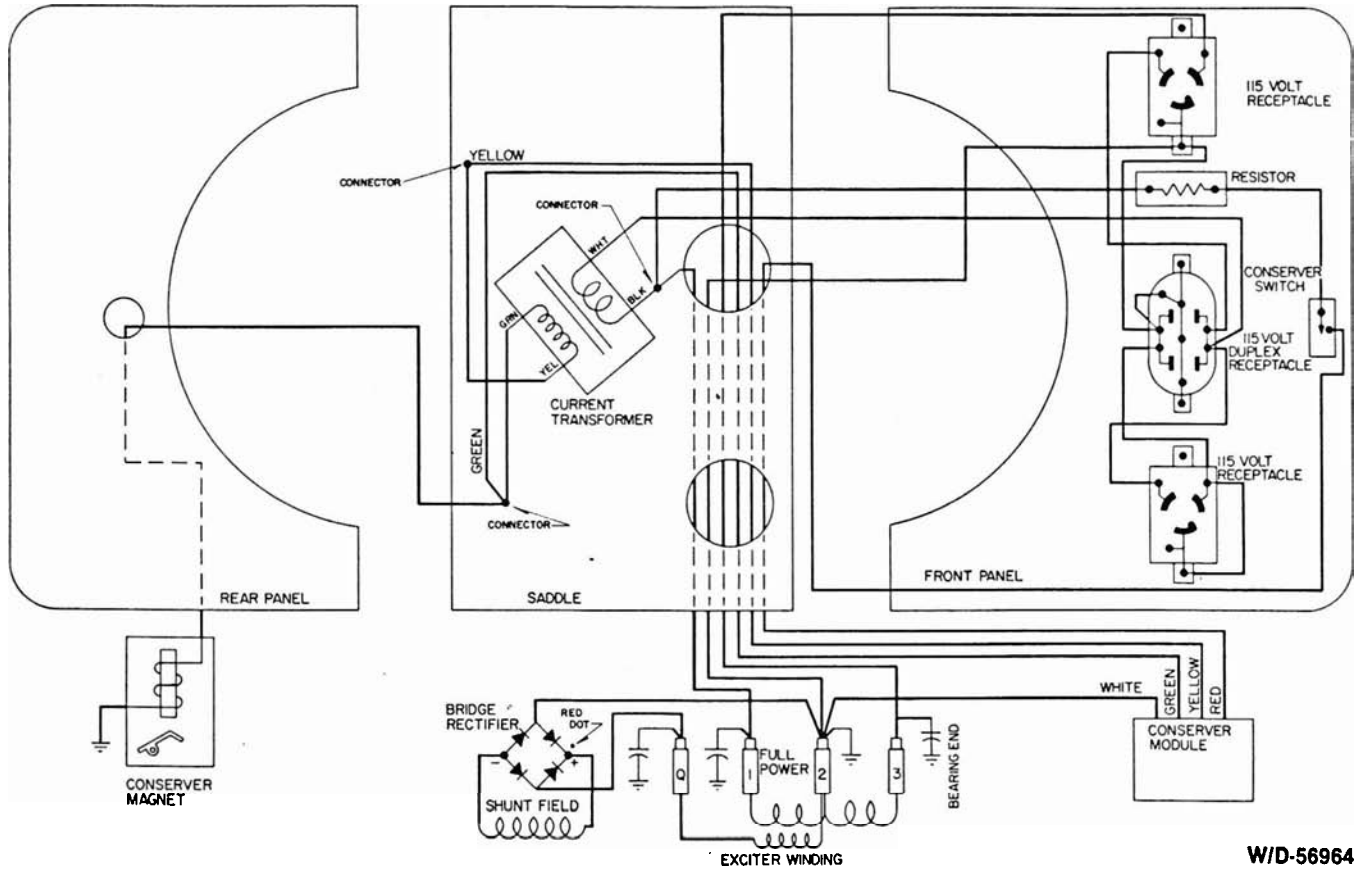

<u>DESCRIPTION</u>	<u>PART #</u>	<u>QTY.</u>	<u>DESCRIPTION</u>	<u>PART #</u>	<u>QTY.</u>
Armature	57020	1	Control Box Assy.	57019	1
Armature Bearing	55223	1	Cover Assy.	51580	1
Armature Thru Bolt	23197-15	1	Front Panel (Bare)	57010	1
			Rear Panel (Bare)	51606	1
Fan Assy.	55101	1	Receptacle (115)	24749	1
Fan Washer	23558	1	Receptacle (115)	56279	1
Fan Lockwasher	55224	1	Receptacle (230)	56281	1
Fan Nut	23605	1			
			Conserver Assy.		
Field Coil	57023	1	(Complete)	55798	1
Field Coil	57023-1	1	Module	56921	1
			Transformer	54196	1
Shell & Bracket Assy.	57000	1	Electro Magnet	44889	1
Pole Shoe	43972	2	Formed Bracket	55063	1
Pole Shoe Retainer	43973	2	Lever (Throttle)	44892	1
Engine Adaptor Brkt.	54025	1	Resistor	48583	1
Adaptor Brkt. Screw	54028	4	Switch	24238	1
End Cover Assy.	55007	1			
Brush Rack Assy.	57024	1			
(Complete)	& -1	1			
A. C. Brush	24981	9			
A. C. Brush Holder	23500-2	9			
Brush Holder Plate	56960	2			
A. C. Condenser	41221	3			
Rectifier					
(Excitation)	91452	1			
Cradle	24401-1	1			
Sub Frame	23754	1			
Shock Mounts	23623	4			

ENGINE MAKE Briggs & Stratton MODEL # 243431 PART # 53884

Division of Dyna Technology, Inc.

225 South Cordova St. / LE CENTER, MINNESOTA 56057

Phone: (612) 357-6821

RPL#488

Feb. 78

## ILLUSTRATED PARTS LIST

W/D-56964

### SCHEMATIC DIAGRAM

This IPL contains wiring, illustration, parts list, ordering information and technical data to perform routine maintenance on this generator. Consult factory with model no., serial no. and test data for further assistance.