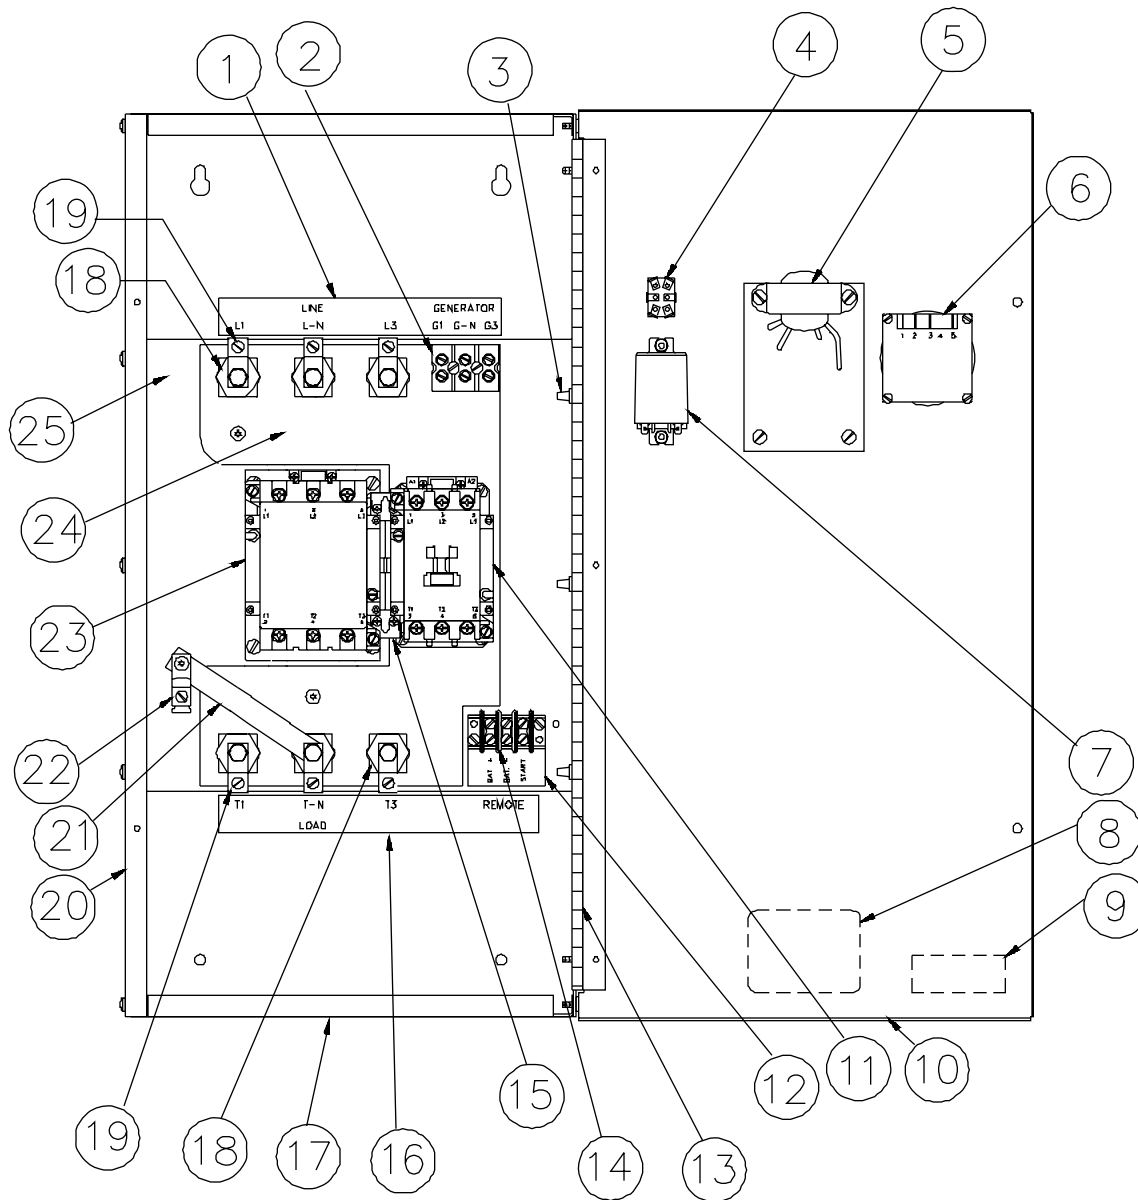

Automatic Transfer Switch

REF	PART #	QTY	DESCRIPTION	REF	PART #	QTY	DESCRIPTION
01	64601-000	1	Line Terminal Decal	14	64598-000	1	Terminal Block
02	51795-000	1	Terminal Block	15	64587-000	1	Mech. & Electrical Interlock
03	92267-001	6	Cap Plug	16	64602-000	1	Load Terminal Decal
04	71216-001	1	DPDT Toggle Switch	17	64589-000	2	Cabinet Top & Bottom Panels
05	61222-000	1	Tickle Charger	18	94378-000	6	Insulated Standoff
06	64600-000	1	Exerciser Clock	19	63708-000	6	Terminal Lug
07	59944-014	1	3PDT Relay	20	64588-000	1	Cabinet Rear & Side Panel
08	63966-000	2	Nameplate	21	52789-006	1	Copper Strap
09	64604-000	1	Warning Decal	22	48042-000	1	Ground Lug
10	64591-000	1	Cabinet Door	23	64585-000	1	Line Side Contactor
11	64586-000	1	Generator Side Contactor	24	64596-000	1	Contactor Space
12	64599-000	1	Terminal Block Decal	25	64592-000	1	Contactor Mounting Bracket
13	64597-000	1	Hinge