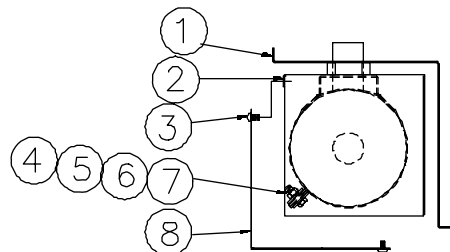

MUFFLER ASSEMBLY

REF	PART #	QTY	DESCRIPTION
01	15705-000	1	Muffler Support
02	15687-000	1	Heat Shield
03	21698-001	6	#10 Self Tapping Screw
04	1116-000	2	5/16-18 x 1 Cap Screw
05	458-000	2	5/16-18 Hex Nut
06	480-000	2	5/16 Lockwasher
07	526-000	2	5/16 Flat Washer
08	15749-000	1	Heat Shield Cover
09	24363-000	1	Elbow
10	99015-000	2	Muffler Mounting Bracket
11	62825-006	4	1/4 x 1/2 Spacer
12	439-000	4	1/4-20 x 1 Cap Screw
13	638-000	4	1/4-20 Hex Nut
14	479-000	4	1/4 Lockwasher
15	99014-000	2	Muffler Mounting Strap
16	97408-704	1	Muffler, Critical
17	15755-000	1	Flex Exhaust Weldment