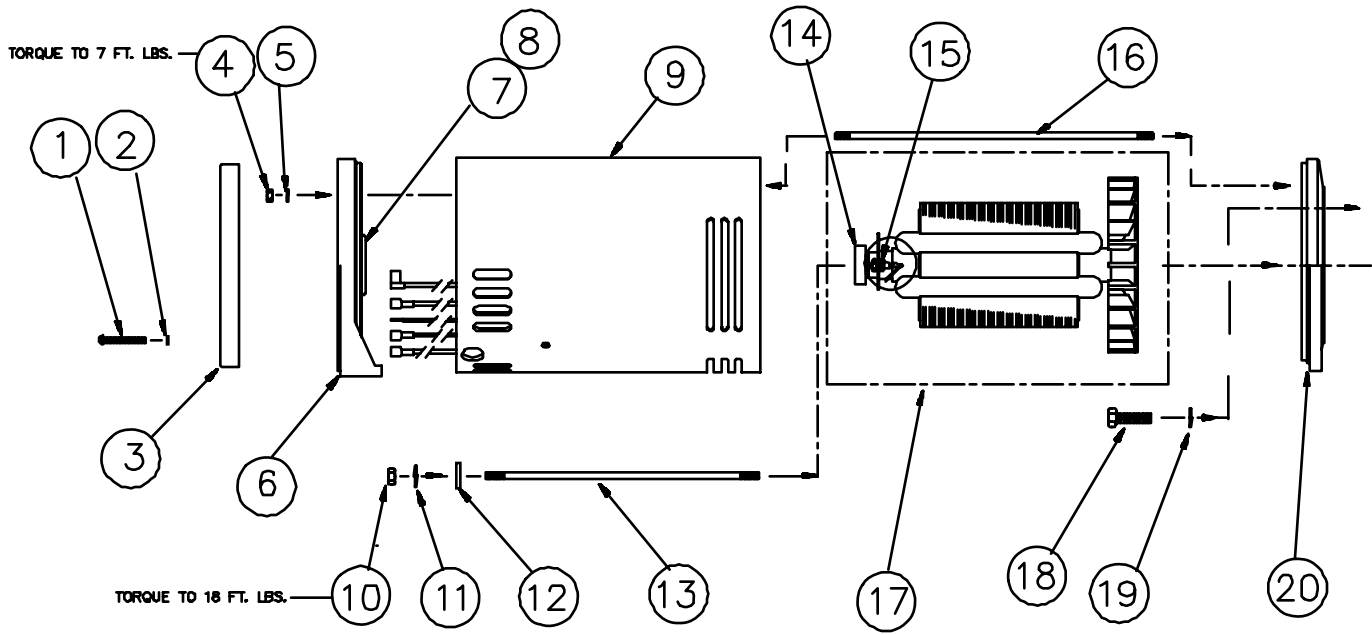

Generator Assembly

REF	PART #	QTY	DESCRIPTION
01	15013-001	4	#10-32 x 1.75 Cap Screw
02	21975-000	4	#10 Lockwasher
03	15085-000	1	End Cover
04	15192-000	4	1/4-20 Hex Nut
05	479-000	4	1/4 Lockwasher
06	15156-003	1	Machined End Brkt
07	15122-003	1	Tolerance Ring
08	15688-000	1	Shim
09	15857-001	1	Stator Assembly
10	15193-000	1	5/16-24 Hex Nut
11	480-001	1	5/16 Lockwasher
12	23558-000	1	Flat Washer
13	23197-028	1	Special Stud
14	50215-000	1	Bearing
15	15255-001	1	Diode (STD)
	15255-002	1	Diode (REV)
16	15068-010	4	Stud
17	15045-009	1	Rotor Assembly
18	91658-003	4	3/8-16 x 1.5 Cap Screw
19	481-000	4	3/8 Lockwasher
20	15008-000	4	Engine Mounting Brkt