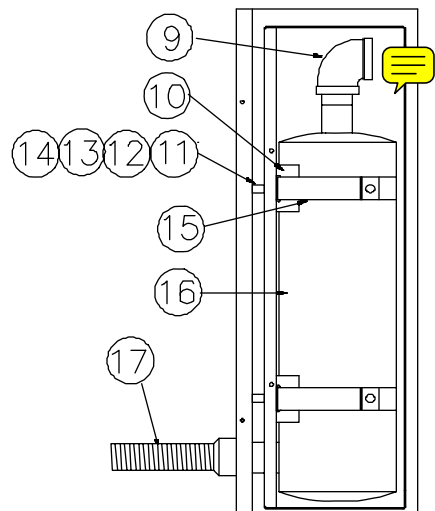

MUFFLER ASSEMBLY

REF	PART #	QTY	DESCRIPTION
01	15705-000	1	Muffler Support
02	15687-000	1	Heat Shield
03	21698-001	6	#10 Self Tapping Screw
04	1116-000	2	5/16-18 x 1 Cap Screw
05	458-000	2	5/16-18 Hex Nut
06	480-000	2	5/16 Lockwasher
07	526-000	2	5/16 Flat Washer
08	15749-000	1	Heat Shield Cover
09	24363-000	1	Elbow
10	99015-000	2	Muffler Mounting Bracket
11	62825-006	4	1/4 x 1/2 Spacer
12	439-000	4	1/4-20 x 1 Cap Screw
13	638-000	4	1/4-20 Hex Nut
14	479-000	4	1/4 Lockwasher
15	99014-000	2	Muffler Mounting Strap
16	97408-704	1	Muffler, Critical
17	15755-000	1	Flex Exhaust Weldment