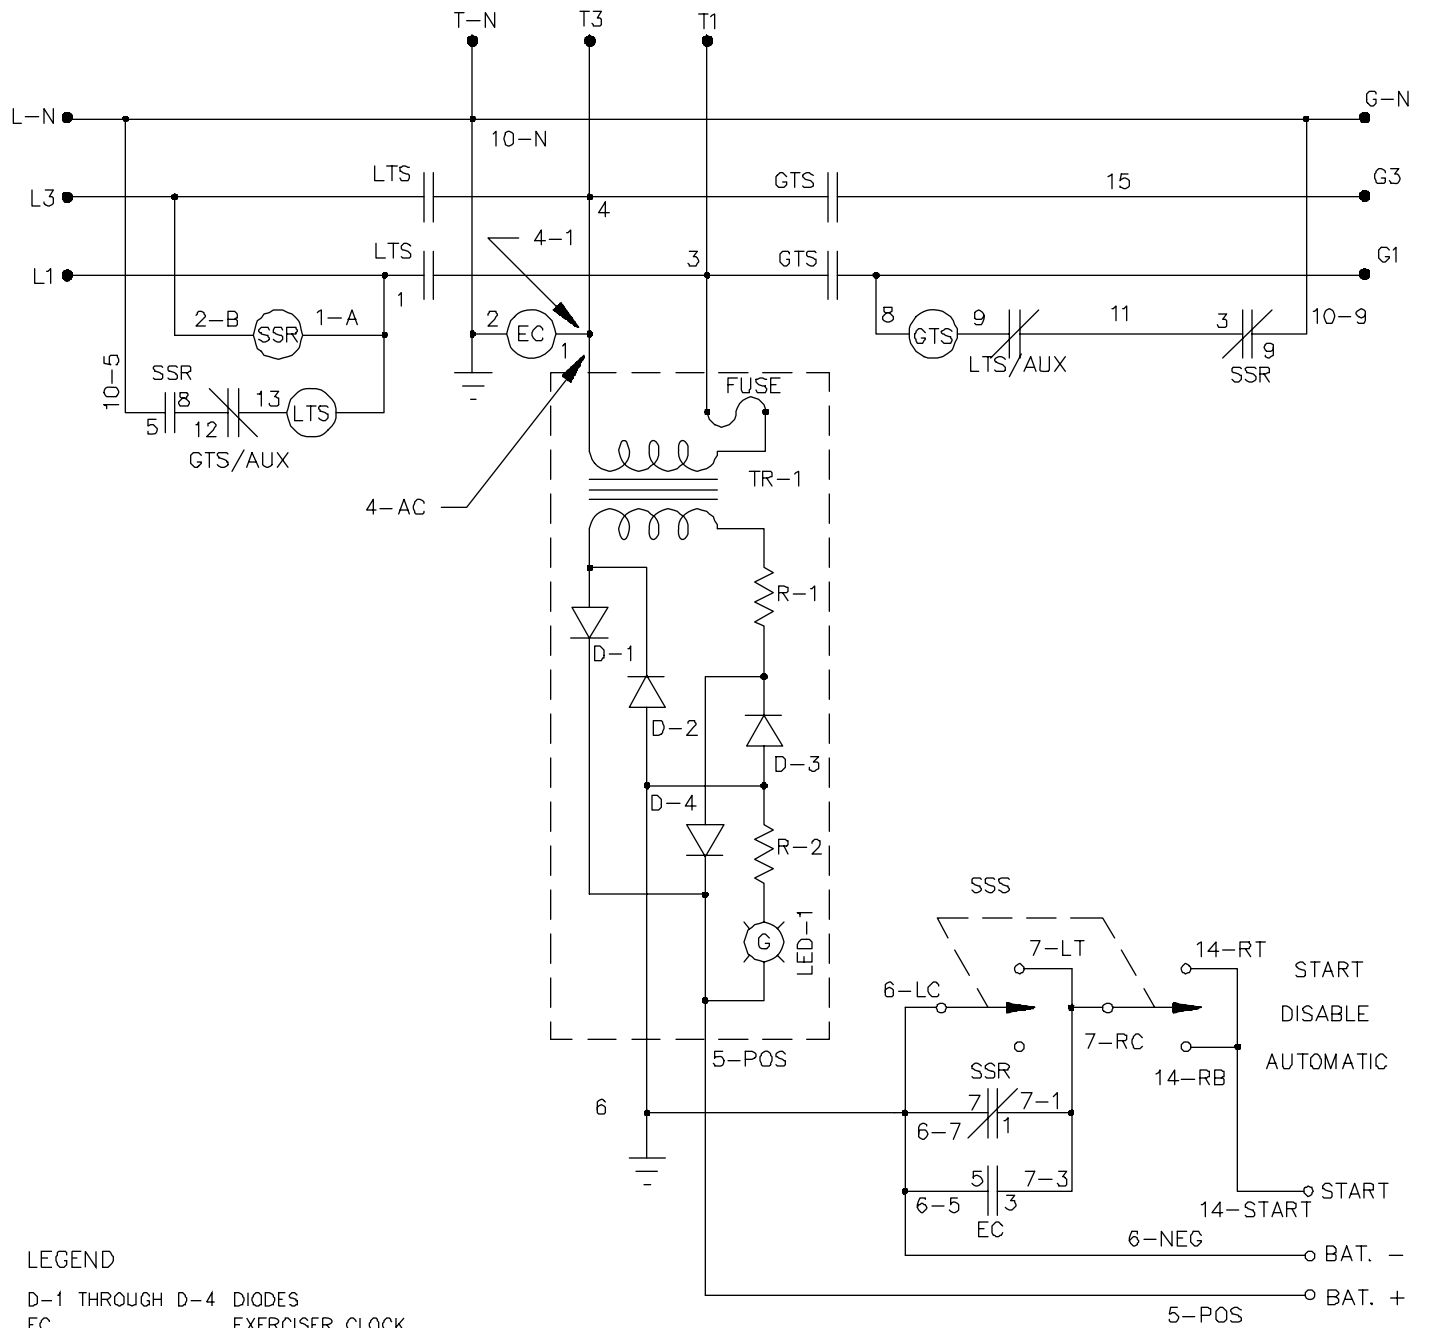

Automatic Transfer Switch Schematic

LEGEND

D-1 THROUGH D-4	DIODES
EC	EXERCISER CLOCK
G1, G3 & G-N	GENERATOR TERMINALS
GTS	GENERATOR TRANSFER SWITCH
GEN/AUX	GENERATOR TRANSFER SWITCH AUXILIARY CONTACTS
L1, L3 & L-N	LINE TERMINALS
LED-1	LIGHT EMITTING DIODE (CHARGE INDICATOR)
LTS	LINE TRANSFER SWITCH
LTS/AUX	LINE TRANSFER SWITCH AUXILIARY CONTACTS
N	NEUTRAL
R-1 & R-2	RESISTORS
SSR	START STOP RELAY
SSS	SELECTOR SWITCH
TR-1	TRANSFORMER
T1, T3 & T-N	LOAD TERMINALS