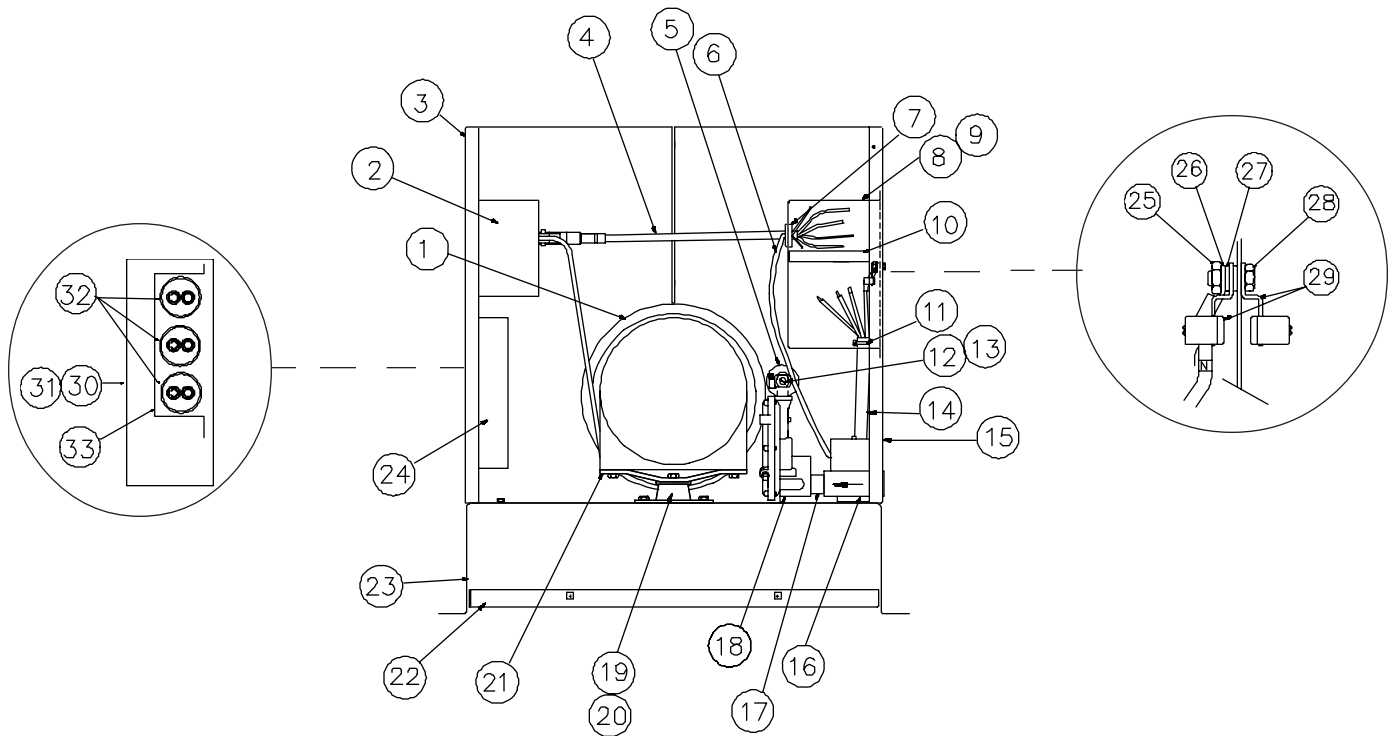

Generator Control Cabinet

REF	PART #	QTY	DESCRIPTION	REF	PART #	QTY	DESCRIPTION
01	15287-000	32"	Air Seal	18	55559-000	1	Gas Regulator
02	15764-400	1	Engine Control Assembly	19	98807-000	1	Shockmount
03	15664-000	1	Air Baffle (left)	20	98806-000	2	Washer
04	15757-000	1	Wire Harness Kit	21	15039-001	1	Generator Support Brkt
05	62486-000	1	Grommet	22	15637-000	1	Base Channel
06	45956-000	15"	Sleeving	23	15634-000	1	Base
07	23917-000	1	Grommet	24	15759-000	1	Capacitor Box Assembly
08	15709-000	1	Terminal Box	25	638-000	1	1/4-20 Hex Nut
09	15711-000	1	Terminal Box Cover	26	479-000	1	1/4 Lockwasher
10	15710-000	1	Terminal Box Divider	27	4516-000	2	Ext. Tooth Lockwasher
11	49975-011	2	Cable Tie	28	476-000	1	1/4-20 x 5/8 Cap Screw
12	55560-000	1	Load Block	29	48042-000	2	Ground Lug
13	81018-005	1	Clamp	30	15224-000	1	Capacitor Box
14	15757-000	1	Wire Harness Kit	31	15167-000	8"	Foam
15	15665-000	1	Air Baffle (right)	32	15051-000	3	Capacitor
16	42942-000	1	Fuel Solenoid	33	15226-000	1	Capacitor Clamp
17	22626-000	1	3/4" Close Nipple