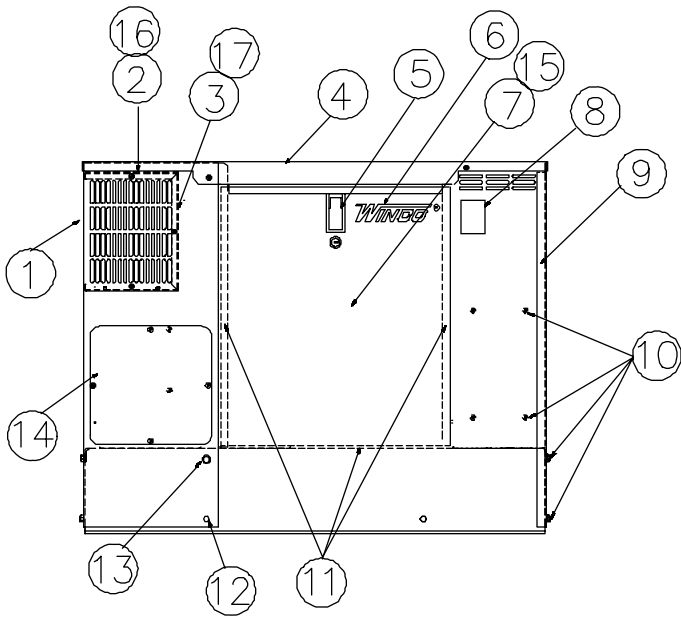

PSS8000B/N

100/50 Amp Automatic
Transfer Switch

Engine Generator Set

Parts Lists, Wiring Diagrams
and Schematic

Engine Generator Assembly

REF	PART #	QTY	DESCRIPTION
01	15758-000	1	Carburetor Modification
02	81018-005	1	Clamp
03	15765-000	1	Cap, Vacuum
04	16034-000	1	Engine (B&S 303447-1194-E1)
05	52134-019	1	Lead Wire (to ALT. VR)
06	15041-020	REF	Generator Assembly (ref only)
07	15757-000	1	Wire Harness Kit
08	15681-000	2	Door Stop
09	63996-000	2	Nameplate
10	49975-001	4	Cable Tie
11	23048-000	4.2'	Fuel Hose
12	15636-000	1	Engine Support Bracket
13	53244-009	1	3/8" x 5" Pipe Nipple
14	21857-000	1	3/8" Pipe Coupling
15	98807-000	2	Shock Mount
16	98806-000	2	Flat Washer
17	15767-002	1	Battery Cable (-)
18	9769-145	1	Ground Wire
19	15767-002	1	Battery Cable (+)
20	15676-000	1	Battery Tray
21	15658-000	1	Engine Air Duct
22	15763-001	1	Foam, Air Inlet
23	15659-000	1	Air Duct Cover
24	15287-000	30"	Air Seal
25	97391-004	1	Clamp

HOUSING ASSEMBLY

REF	PART #	QTY	DESCRIPTION
01	15670-000	1	Housing, Front
02	15752-000	1	Air Duct End Plate
03	15703-000	1	Engine Air Duct
04	15677-000	1	Roof
05	95229-004	2	Door Latch
06	53113-000	2	Decal
07	15680-007	2	Door
08	97813-000	2	Warning Decal
09	15671-000	1	Housing, Rear
10	21698-001	25	#10 x 3/8 Machine Screw
11	62912-000	12.3'	Door Gasket
12	463-000	4	1/4-20 x 1/2 Cap Screw
13	55440-000	6	1/4-20 x 1/2 Self Tapping
14	15746-000	1	Battery Access Door
15	15762-000	2	Foam, Door
16	15763-003	1	Foam, Air Duct End Plate
17	15763-002	1	Foam, Engine Air Duct