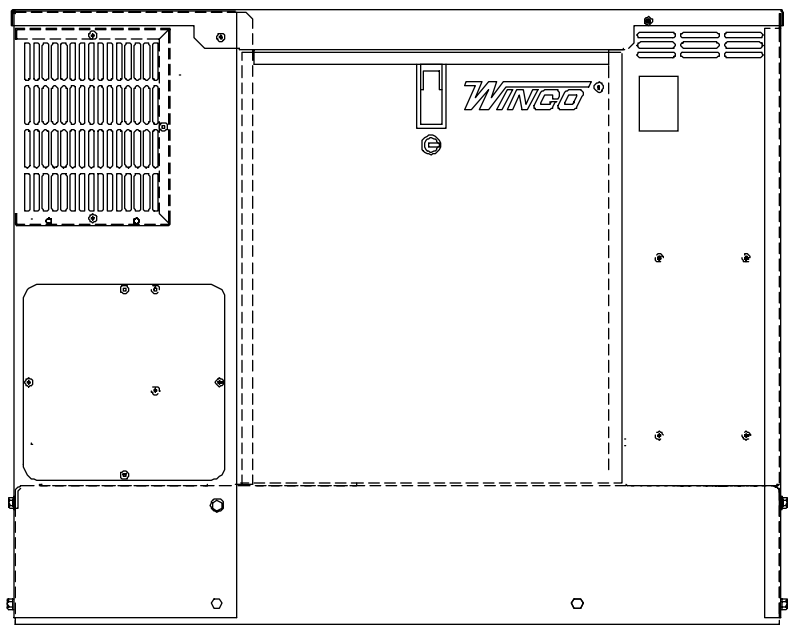

PSS8000B/N

100/50 Amp Automatic
Transfer Switch

Engine Generator Set

Parts Lists, Wiring Diagrams
and Schematic

Engine Generator Assembly

REF	PART #	QTY	DESCRIPTION
01	15758-000	1	Carburetor Modification
02	81018-005	1	Clamp
03	15765-000	1	Cap, Vacuum
04	16034-000	1	Engine (B&S 303447-1194-E1)
05	52134-019	1	Lead Wire (to ALT. VR)
06	15041-020	REF	Generator Assembly (ref only)
07	15757-000	1	Wire Harness Kit
08	15681-000	2	Door Stop
09	63996-000	2	Nameplate
10	49975-001	4	Cable Tie
11	23048-000	4.2'	Fuel Hose
12	15636-000	1	Engine Support Bracket
13	53244-009	1	3/8" x 5" Pipe Nipple
14	21857-000	1	3/8" Pipe Coupling
15	98807-000	2	Shock Mount
16	98806-000	2	Flat Washer
17	15767-002	1	Battery Cable (-)
18	9769-145	1	Ground Wire
19	15767-002	1	Battery Cable (+)
20	15676-000	1	Battery Tray
21	15658-000	1	Engine Air Duct
22	15763-001	1	Foam, Air Inlet
23	15659-000	1	Air Duct Cover
24	15287-000	30"	Air Seal
25	97391-004	1	Clamp

HOUSING ASSEMBLY

REF	PART #	QTY	DESCRIPTION
01	15670-000	1	Housing, Front
02	15752-000	1	Air Duct End Plate
03	15703-000	1	Engine Air Duct
04	15677-000	1	Roof
05	95229-004	2	Door Latch
06	53113-000	2	Decal
07	15680-007	2	Door
08	97813-000	2	Warning Decal
09	15671-000	1	Housing, Rear
10	21698-001	25	#10 x 3/8 Machine Screw
11	62912-000	12.3'	Door Gasket
12	463-000	4	1/4-20 x 1/2 Cap Screw
13	55440-000	6	1/4-20 x 1/2 Self Tapping
14	15746-000	1	Battery Access Door
15	15762-000	2	Foam, Door
16	15763-003	1	Foam, Air Duct End Plate
17	15763-002	1	Foam, Engine Air Duct