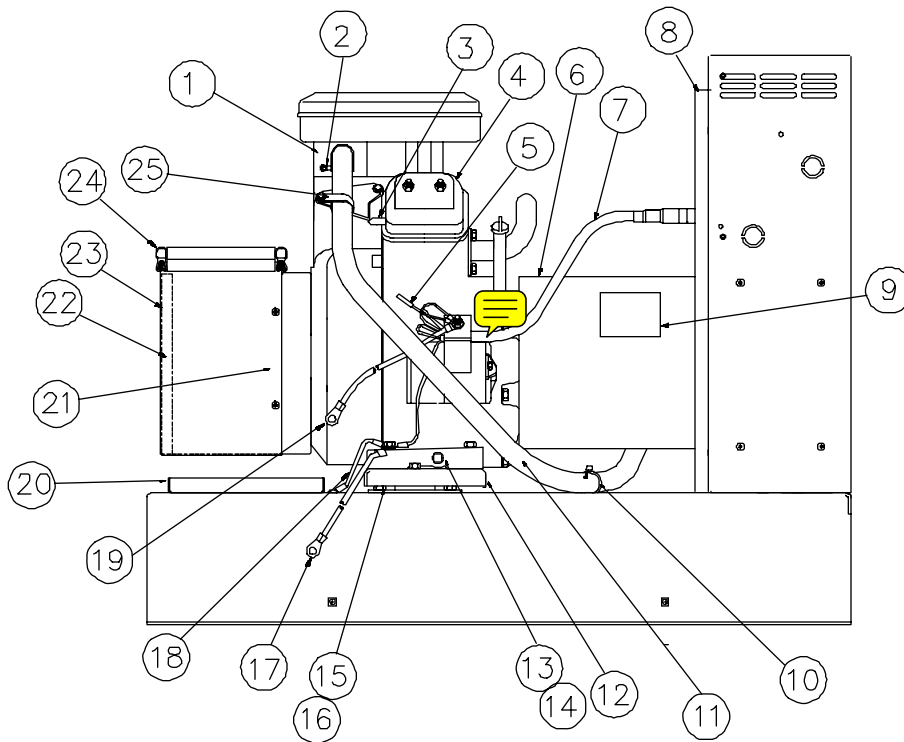

PSS8000B/N

100/50 Amp Automatic
Transfer Switch

Engine Generator Set

Parts Lists, Wiring Diagrams
and Schematic

Engine Generator Assembly

REF	PART #	QTY	DESCRIPTION
01	15758-000	1	Carburetor Modification
02	81018-005	1	Clamp
03	15765-000	1	Cap, Vacuum
04	16034-000	1	Engine (B&S 303447-1194-E1)
05	52134-019	1	Lead Wire (to ALT. VR)
06	15041-020	REF	Generator Assembly (ref only)
07	15757-000	1	Wire Harness Kit
08	15681-000	2	Door Stop
09	63996-000	2	Nameplate
10	49975-001	4	Cable Tie
11	23048-000	4.2'	Fuel Hose
12	15636-000	1	Engine Support Bracket
13	53244-009	1	3/8" x 5" Pipe Nipple
14	21857-000	1	3/8" Pipe Coupling
15	98807-000	2	Shock Mount
16	98806-000	2	Flat Washer
17	15767-002	1	Battery Cable (-)
18	9769-145	1	Ground Wire
19	15767-002	1	Battery Cable (+)
20	15676-000	1	Battery Tray
21	15658-000	1	Engine Air Duct
22	15763-001	1	Foam, Air Inlet
23	15659-000	1	Air Duct Cover
24	15287-000	30"	Air Seal
25	97391-004	1	Clamp

HOUSING ASSEMBLY

REF	PART #	QTY	DESCRIPTION
01	15670-000	1	Housing, Front
02	15752-000	1	Air Duct End Plate
03	15703-000	1	Engine Air Duct
04	15677-000	1	Roof
05	95229-004	2	Door Latch
06	53113-000	2	Decal
07	15680-007	2	Door
08	97813-000	2	Warning Decal
09	15671-000	1	Housing, Rear
10	21698-001	25	#10 x 3/8 Machine Screw
11	62912-000	12.3'	Door Gasket
12	463-000	4	1/4-20 x 1/2 Cap Screw
13	55440-000	6	1/4-20 x 1/2 Self Tapping
14	15746-000	1	Battery Access Door
15	15762-000	2	Foam, Door
16	15763-003	1	Foam, Air Duct End Plate
17	15763-002	1	Foam, Engine Air Duct