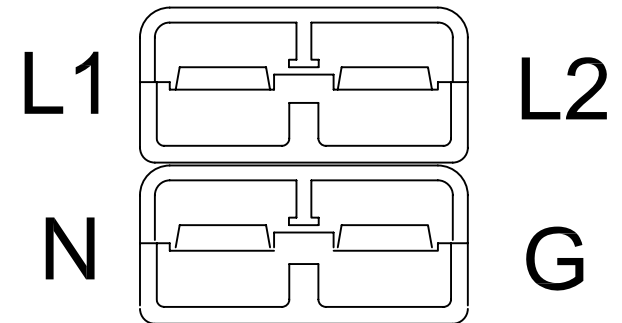

# W85FPTOS/B

NEMA: 5-20R  
125V-20A

NEMA 6-50R  
250V-50A

SINGLE PHASE  
FULL POWER  
RECEPTACLE