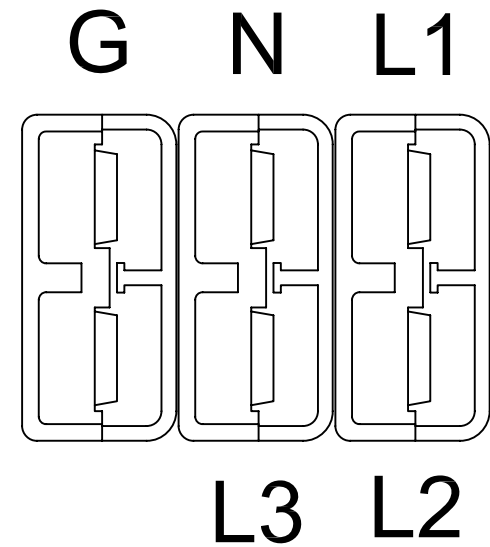

# 75FPTOC-17/E

NEMA: 5-20R  
125V-20A

NEMA 6-50R  
250V-50A

THREE PHASE  
FULL POWER  
RECEPTACLE