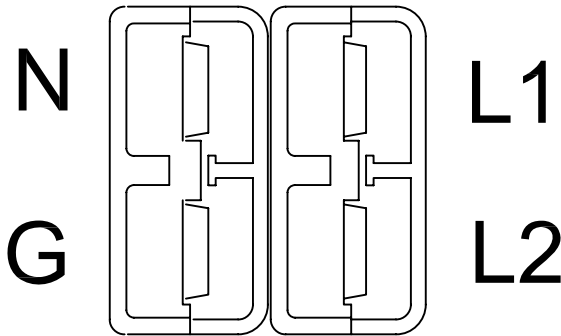

# 50PTOC-3/B

NEMA: 5-20R  
125V-20A

NEMA 6-50R  
250V-50A

SINGLE PHASE  
FULL POWER  
RECEPTACLE