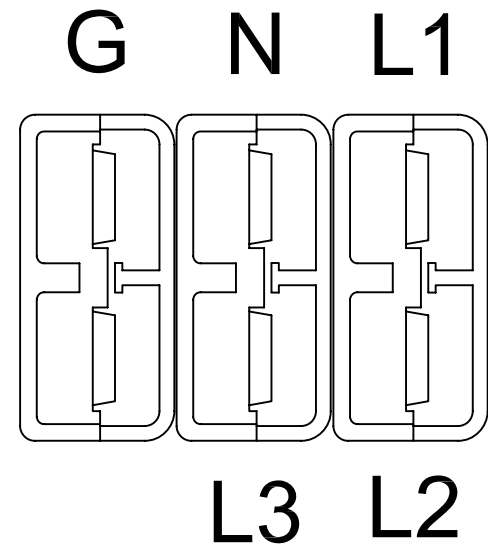

45PTOC-17/E

NEMA: 5-20R
125V-20A

NEMA 6-50R
250V-50A

THREE PHASE
FULL POWER
RECEPTACLE