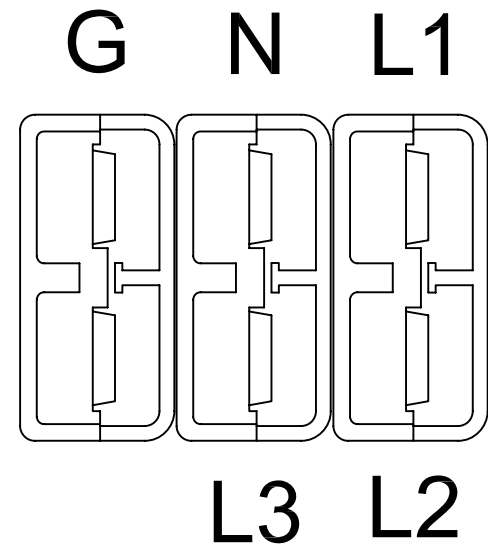

40PTOC-4/E

NEMA: 5-20R
125V-20A

NEMA 6-50R
250V-50A

THREE PHASE
FULL POWER
RECEPTACLE