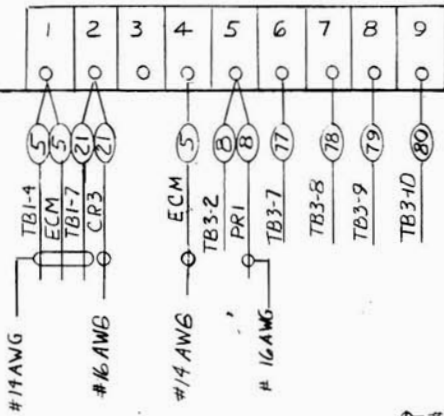

94996-011
LCC 400

FD (FLUID
DETECTOR)
96334

(RELAYS SHOWN FROM THE BOTTOM)