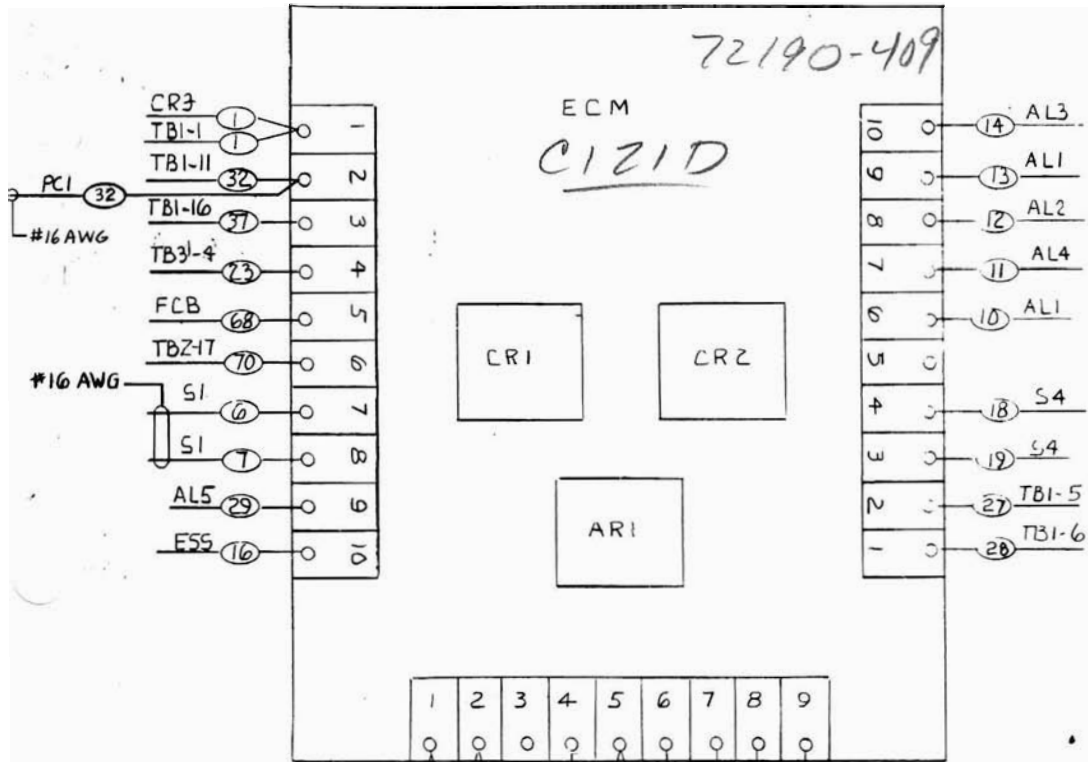

94996-011
LCC 400

FD (FLUID
DETECTOR)
96334

(RELAYS SHOWN FROM THE BOTTOM)