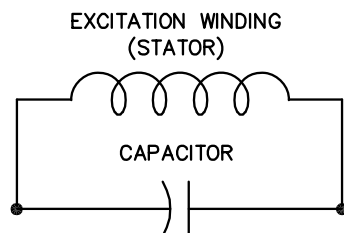

WINGO INC[®]

A Division of **DTE** Dyna Technology Inc

ILLUSTRATED SP4500IE/A PARTS LIST

ENGINE & GENERATOR ASSEMBLY

REF #	PART NUMBER	QTY	DESCRIPTION
1	40078-022	1	Fuel Hose (29")
2	16369-000	1	Cradle
3	240020003	1	Fuel Cap
4	240022003	1	Fuel Tank
5	62409-000	1	Fuel Tank Grommet
6	63467-000	1	Fuel Valve
7	300053-1	1	Heat Shield
8	16089-012	1	Engine Briggs & Stratton Model 201417-0114-E1
9	468-000	2	5/16"-18 X 1.5 Hex Head Bolt
10	526-000	3	5/16" Flat Washer
11	480-000	4	Lock Washer
12	23760-002	2	1.25" O.D. X .344" I.D. Washer
13	477-000	2	5/16"-18 X .625 Hex Head Bolt
14	16249-000	4	5/16" Flange Nut
15	64062-000	4	Shock Mounts

REF #	PART NUMBER	QTY	DESCRIPTION
16	15676-003	1	Battery Tray
17	16372-000	1	Fuel Tank Tray
18	16374-000	1	Right Baffle
19	15767-009	1	Negative (-) Battery Cable
20	15767-016	1	Positive (+) Battery Cable
21	62486-000	1	Grommet
22	300039	1	Generator Support
23	16373-000	1	Left Baffle
24	23917-000	1	Grommet
NI	267-003	4	9/32" I.D. X 1" O.D. Flat Washer
NI	62999-001	2	Clamps
NI	488-000	4	1/4" Flat Washer
NI	20667-000	4	1/4"-20 X 2" Hex Head Bolt
NI	47517-000	4	1/4"-20 Elastic Stop Nut
NI	16133-000	8	Leather Washer
NI	Not Illustrated		

END BRACKET & RECEPTACLE ASSEMBLY

REF #	PART NUMBER	QTY	DESCRIPTION
1	41387-009	1	Ground Strap
2	15374-002	1	Strap
3	15051-000	1	Capacitor, 40 μ 370VAC
4	97360-000	1	30A 240V Receptacle
5	456-000	1	#10-24 Hex Nut
6	64045-025	1	Ground Strap
7	48042-001	1	Ground Lug
8	21975-000	2	#10 Lock Washer
9	15750-000	1	Ground Decal
10	15122-000	1	Tolerance Ring
11	91286-001	2	20A Circuit Breaker
12	50766-000	1	20A 120V Receptacle

GENERATOR ASSEMBLY

REF #	PART NUMBER	QTY	DESCRIPTION
1	15530-003	4	¼"-20 Bolt
2	479-000	4	¼" Lock Washer
3	15359-437	1	Stator Assembly
4	15529-001	1	5/16"-24 Bolt
5	480-000	1	Lock Washer
6	23558-000	1	Washer
7	15359-421	1	Rotor Assembly
8	464-000	4	Bolt
9	481-000	4	Lock Washer
10	15367-000	1	Engine Bracket
11	15047-001	1	Diode, Std. Polarity