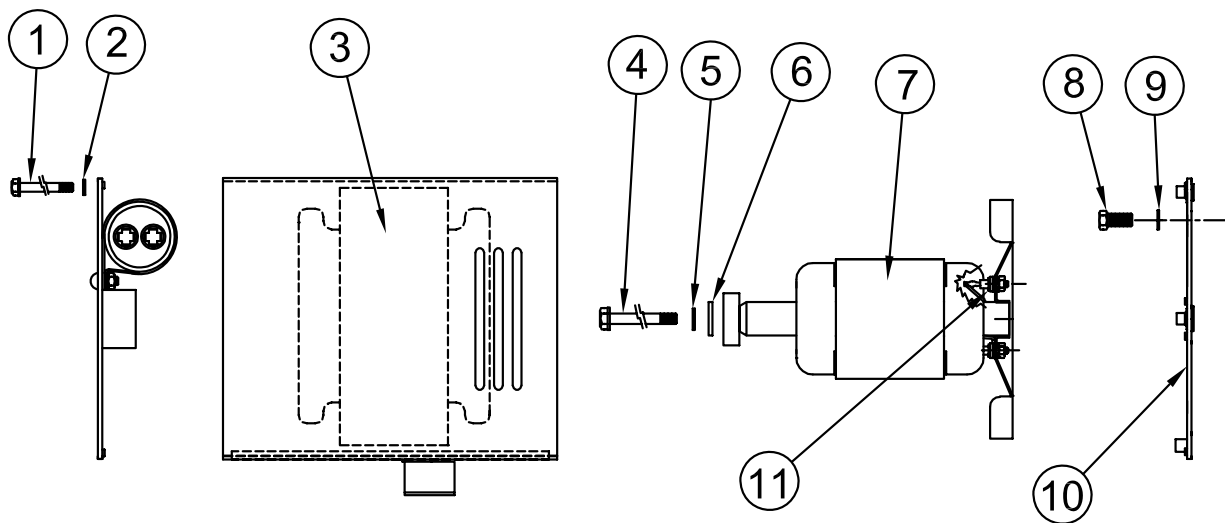

WINGO INC[®]

A Division of **DTE** Dyna Technology Inc

ILLUSTRATED SP4500IE/A PARTS LIST

ENGINE & GENERATOR ASSEMBLY

REF #	PART NUMBER	QTY	DESCRIPTION
1	40078-022	1	Fuel Hose (29")
2	16369-000	1	Cradle
3	240020003	1	Fuel Cap
4	240022003	1	Fuel Tank
5	62409-000	1	Fuel Tank Grommet
6	63467-000	1	Fuel Valve
7	300053-1	1	Heat Shield
8	16089-012	1	Engine Briggs & Stratton Model 201417-0114-E1
9	468-000	2	5/16"-18 X 1.5 Hex Head Bolt
10	526-000	3	5/16" Flat Washer
11	480-000	4	Lock Washer
12	23760-002	2	1.25" O.D. X .344" I.D. Washer
13	477-000	2	5/16"-18 X .625 Hex Head Bolt
14	16249-000	4	5/16" Flange Nut
15	64062-000	4	Shock Mounts

REF #	PART NUMBER	QTY	DESCRIPTION
16	15676-003	1	Battery Tray
17	16372-000	1	Fuel Tank Tray
18	16374-000	1	Right Baffle
19	15767-009	1	Negative (-) Battery Cable
20	15767-016	1	Positive (+) Battery Cable
21	62486-000	1	Grommet
22	300039	1	Generator Support
23	16373-000	1	Left Baffle
24	23917-000	1	Grommet
NI	267-003	4	9/32" I.D. X 1" O.D. Flat Washer
NI	62999-001	2	Clamps
NI	488-000	4	1/4" Flat Washer
NI	20667-000	4	1/4"-20 X 2" Hex Head Bolt
NI	47517-000	4	1/4"-20 Elastic Stop Nut
NI	16133-000	8	Leather Washer
NI	Not Illustrated		

END BRACKET & RECEPTACLE ASSEMBLY

REF #	PART NUMBER	QTY	DESCRIPTION
1	41387-009	1	Ground Strap
2	15374-002	1	Strap
3	15051-000	1	Capacitor, 40 μ 370VAC
4	97360-000	1	30A 240V Receptacle
5	456-000	1	#10-24 Hex Nut
6	64045-025	1	Ground Strap
7	48042-001	1	Ground Lug
8	21975-000	2	#10 Lock Washer
9	15750-000	1	Ground Decal
10	15122-000	1	Tolerance Ring
11	91286-001	2	20A Circuit Breaker
12	50766-000	1	20A 120V Receptacle

GENERATOR ASSEMBLY

REF #	PART NUMBER	QTY	DESCRIPTION
1	15530-003	4	¼"-20 Bolt
2	479-000	4	¼" Lock Washer
3	15359-437	1	Stator Assembly
4	15529-001	1	5/16"-24 Bolt
5	480-000	1	Lock Washer
6	23558-000	1	Washer
7	15359-421	1	Rotor Assembly
8	464-000	4	Bolt
9	481-000	4	Lock Washer
10	15367-000	1	Engine Bracket
11	15047-001	1	Diode, Std. Polarity