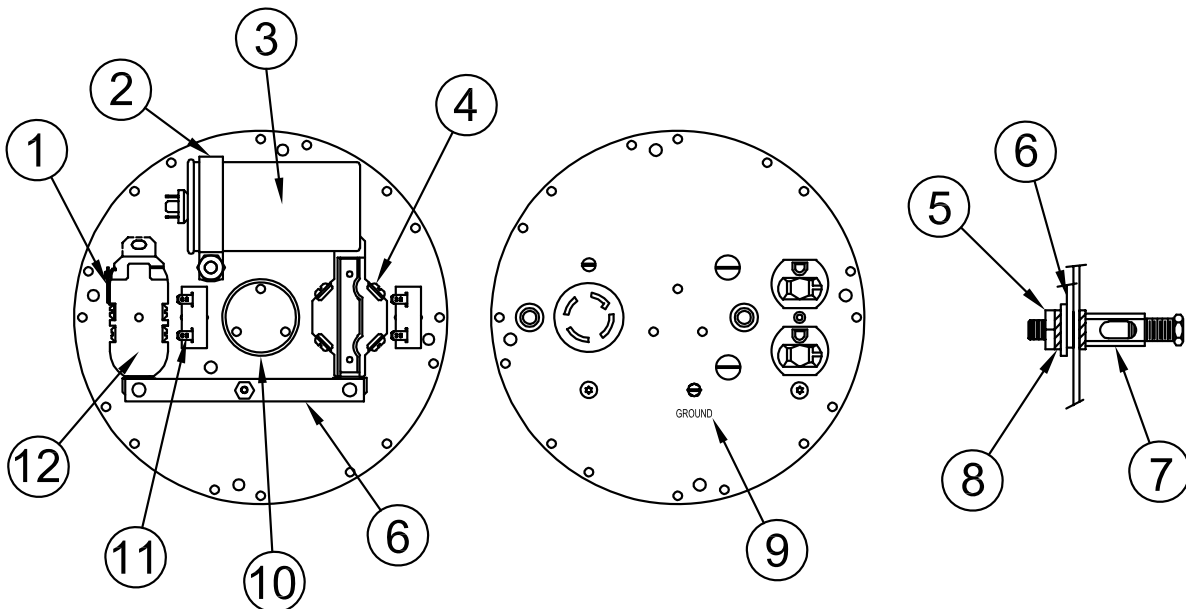

WINGO INC[®]

A Division of **DTE** Dyna Technology Inc

ILLUSTRATED SP4500IE/A PARTS LIST

ENGINE & GENERATOR ASSEMBLY

REF #	PART NUMBER	QTY	DESCRIPTION
1	40078-022	1	Fuel Hose (29")
2	16369-000	1	Cradle
3	240020003	1	Fuel Cap
4	240022003	1	Fuel Tank
5	62409-000	1	Fuel Tank Grommet
6	63467-000	1	Fuel Valve
7	300053-1	1	Heat Shield
8	16089-012	1	Engine Briggs & Stratton Model 201417-0114-E1
9	468-000	2	5/16"-18 X 1.5 Hex Head Bolt
10	526-000	3	5/16" Flat Washer
11	480-000	4	Lock Washer
12	23760-002	2	1.25" O.D. X .344" I.D. Washer
13	477-000	2	5/16"-18 X .625 Hex Head Bolt
14	16249-000	4	5/16" Flange Nut
15	64062-000	4	Shock Mounts

REF #	PART NUMBER	QTY	DESCRIPTION
16	15676-003	1	Battery Tray
17	16372-000	1	Fuel Tank Tray
18	16374-000	1	Right Baffle
19	15767-009	1	Negative (-) Battery Cable
20	15767-016	1	Positive (+) Battery Cable
21	62486-000	1	Grommet
22	300039	1	Generator Support
23	16373-000	1	Left Baffle
24	23917-000	1	Grommet
NI	267-003	4	9/32" I.D. X 1" O.D. Flat Washer
NI	62999-001	2	Clamps
NI	488-000	4	1/4" Flat Washer
NI	20667-000	4	1/4"-20 X 2" Hex Head Bolt
NI	47517-000	4	1/4"-20 Elastic Stop Nut
NI	16133-000	8	Leather Washer
NI	Not Illustrated		

END BRACKET & RECEPTACLE ASSEMBLY

REF #	PART NUMBER	QTY	DESCRIPTION
1	41387-009	1	Ground Strap
2	15374-002	1	Strap
3	15051-000	1	Capacitor, 40 μ 370VAC
4	97360-000	1	30A 240V Receptacle
5	456-000	1	#10-24 Hex Nut
6	64045-025	1	Ground Strap
7	48042-001	1	Ground Lug
8	21975-000	2	#10 Lock Washer
9	15750-000	1	Ground Decal
10	15122-000	1	Tolerance Ring
11	91286-001	2	20A Circuit Breaker
12	50766-000	1	20A 120V Receptacle

GENERATOR ASSEMBLY

REF #	PART NUMBER	QTY	DESCRIPTION
1	15530-003	4	¼"-20 Bolt
2	479-000	4	¼" Lock Washer
3	15359-437	1	Stator Assembly
4	15529-001	1	5/16"-24 Bolt
5	480-000	1	Lock Washer
6	23558-000	1	Washer
7	15359-421	1	Rotor Assembly
8	464-000	4	Bolt
9	481-000	4	Lock Washer
10	15367-000	1	Engine Bracket
11	15047-001	1	Diode, Std. Polarity