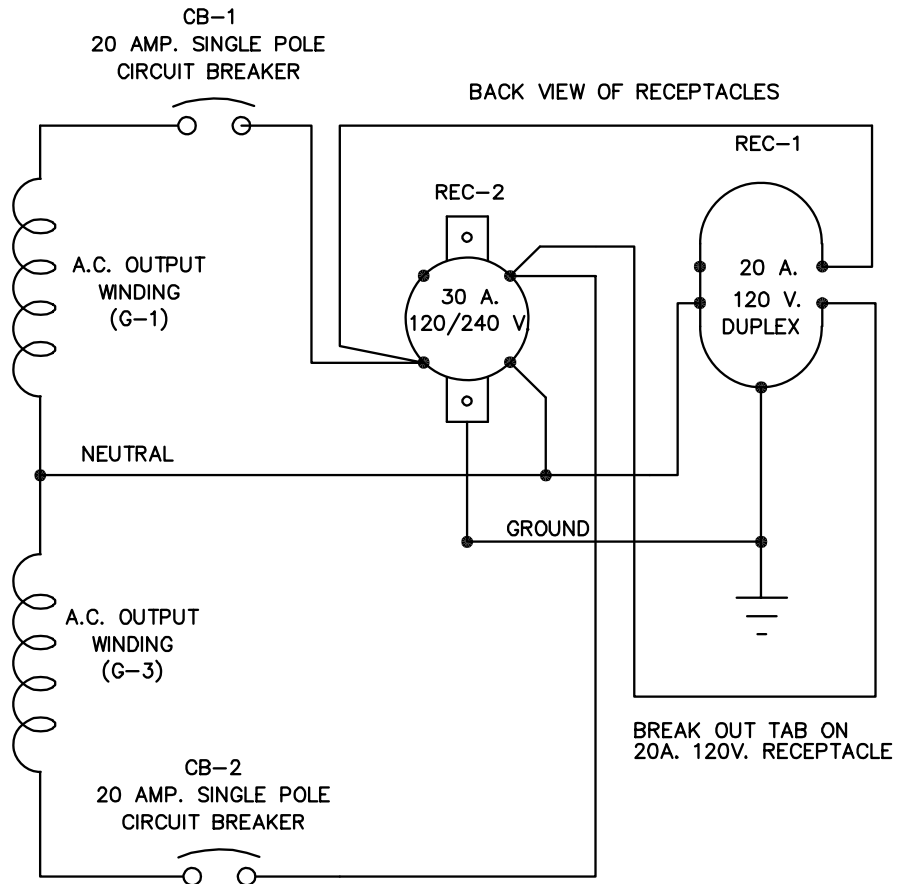

WINGO INC[®]

A Division of **DTE** Dyna Technology Inc

ILLUSTRATED SP4500IE/A PARTS LIST

ENGINE & GENERATOR ASSEMBLY

REF #	PART NUMBER	QTY	DESCRIPTION
1	40078-022	1	Fuel Hose (29")
2	16369-000	1	Cradle
3	240020003	1	Fuel Cap
4	240022003	1	Fuel Tank
5	62409-000	1	Fuel Tank Grommet
6	63467-000	1	Fuel Valve
7	300053-1	1	Heat Shield
8	16089-012	1	Engine Briggs & Stratton Model 201417-0114-E1
9	468-000	2	5/16"-18 X 1.5 Hex Head Bolt
10	526-000	3	5/16" Flat Washer
11	480-000	4	Lock Washer
12	23760-002	2	1.25" O.D. X .344" I.D. Washer
13	477-000	2	5/16"-18 X .625 Hex Head Bolt
14	16249-000	4	5/16" Flange Nut
15	64062-000	4	Shock Mounts

REF #	PART NUMBER	QTY	DESCRIPTION
16	15676-003	1	Battery Tray
17	16372-000	1	Fuel Tank Tray
18	16374-000	1	Right Baffle
19	15767-009	1	Negative (-) Battery Cable
20	15767-016	1	Positive (+) Battery Cable
21	62486-000	1	Grommet
22	300039	1	Generator Support
23	16373-000	1	Left Baffle
24	23917-000	1	Grommet
NI	267-003	4	9/32" I.D. X 1" O.D. Flat Washer
NI	62999-001	2	Clamps
NI	488-000	4	1/4" Flat Washer
NI	20667-000	4	1/4"-20 X 2" Hex Head Bolt
NI	47517-000	4	1/4"-20 Elastic Stop Nut
NI	16133-000	8	Leather Washer
NI	Not Illustrated		

END BRACKET & RECEPTACLE ASSEMBLY

REF #	PART NUMBER	QTY	DESCRIPTION
1	41387-009	1	Ground Strap
2	15374-002	1	Strap
3	15051-000	1	Capacitor, 40 μ 370VAC
4	97360-000	1	30A 240V Receptacle
5	456-000	1	#10-24 Hex Nut
6	64045-025	1	Ground Strap
7	48042-001	1	Ground Lug
8	21975-000	2	#10 Lock Washer
9	15750-000	1	Ground Decal
10	15122-000	1	Tolerance Ring
11	91286-001	2	20A Circuit Breaker
12	50766-000	1	20A 120V Receptacle

GENERATOR ASSEMBLY

REF #	PART NUMBER	QTY	DESCRIPTION
1	15530-003	4	¼"-20 Bolt
2	479-000	4	¼" Lock Washer
3	15359-437	1	Stator Assembly
4	15529-001	1	5/16"-24 Bolt
5	480-000	1	Lock Washer
6	23558-000	1	Washer
7	15359-421	1	Rotor Assembly
8	464-000	4	Bolt
9	481-000	4	Lock Washer
10	15367-000	1	Engine Bracket
11	15047-001	1	Diode, Std. Polarity