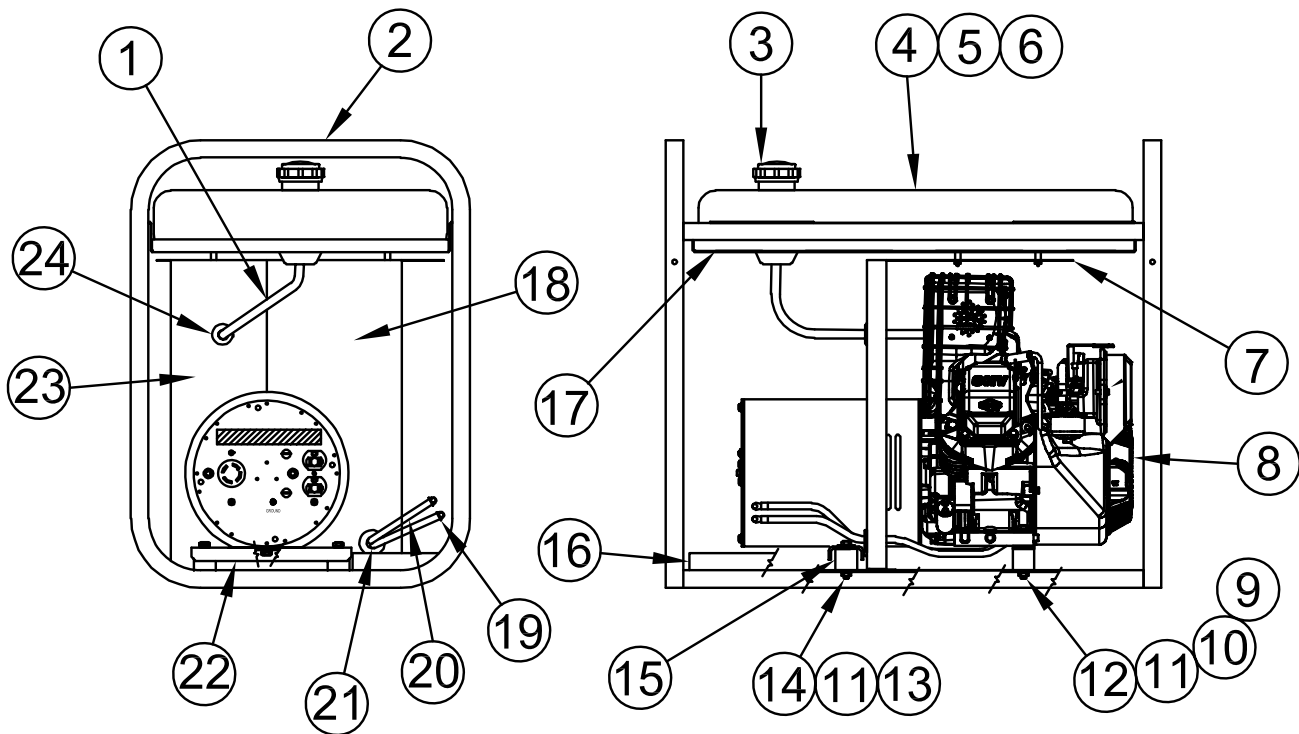

WINGO INC[®]

A Division of **DTE** Dyna Technology Inc

ILLUSTRATED SP4500IE/A PARTS LIST

ENGINE & GENERATOR ASSEMBLY

REF #	PART NUMBER	QTY	DESCRIPTION
1	40078-022	1	Fuel Hose (29")
2	16369-000	1	Cradle
3	240020003	1	Fuel Cap
4	240022003	1	Fuel Tank
5	62409-000	1	Fuel Tank Grommet
6	63467-000	1	Fuel Valve
7	300053-1	1	Heat Shield
8	16089-012	1	Engine Briggs & Stratton Model 201417-0114-E1
9	468-000	2	5/16"-18 X 1.5 Hex Head Bolt
10	526-000	3	5/16" Flat Washer
11	480-000	4	Lock Washer
12	23760-002	2	1.25" O.D. X .344" I.D. Washer
13	477-000	2	5/16"-18 X .625 Hex Head Bolt
14	16249-000	4	5/16" Flange Nut
15	64062-000	4	Shock Mounts

REF #	PART NUMBER	QTY	DESCRIPTION
16	15676-003	1	Battery Tray
17	16372-000	1	Fuel Tank Tray
18	16374-000	1	Right Baffle
19	15767-009	1	Negative (-) Battery Cable
20	15767-016	1	Positive (+) Battery Cable
21	62486-000	1	Grommet
22	300039	1	Generator Support
23	16373-000	1	Left Baffle
24	23917-000	1	Grommet
NI	267-003	4	9/32" I.D. X 1" O.D. Flat Washer
NI	62999-001	2	Clamps
NI	488-000	4	1/4" Flat Washer
NI	20667-000	4	1/4"-20 X 2" Hex Head Bolt
NI	47517-000	4	1/4"-20 Elastic Stop Nut
NI	16133-000	8	Leather Washer
NI	Not Illustrated		

END BRACKET & RECEPTACLE ASSEMBLY

REF #	PART NUMBER	QTY	DESCRIPTION
1	41387-009	1	Ground Strap
2	15374-002	1	Strap
3	15051-000	1	Capacitor, 40 μ 370VAC
4	97360-000	1	30A 240V Receptacle
5	456-000	1	#10-24 Hex Nut
6	64045-025	1	Ground Strap
7	48042-001	1	Ground Lug
8	21975-000	2	#10 Lock Washer
9	15750-000	1	Ground Decal
10	15122-000	1	Tolerance Ring
11	91286-001	2	20A Circuit Breaker
12	50766-000	1	20A 120V Receptacle

GENERATOR ASSEMBLY

REF #	PART NUMBER	QTY	DESCRIPTION
1	15530-003	4	¼"-20 Bolt
2	479-000	4	¼" Lock Washer
3	15359-437	1	Stator Assembly
4	15529-001	1	5/16"-24 Bolt
5	480-000	1	Lock Washer
6	23558-000	1	Washer
7	15359-421	1	Rotor Assembly
8	464-000	4	Bolt
9	481-000	4	Lock Washer
10	15367-000	1	Engine Bracket
11	15047-001	1	Diode, Std. Polarity