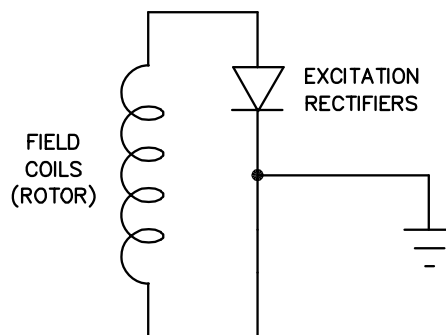

WINGO INC[®]

A Division of **DTE** Dyna Technology Inc

ILLUSTRATED SP4500IE/A PARTS LIST

ENGINE & GENERATOR ASSEMBLY

REF #	PART NUMBER	QTY	DESCRIPTION
1	40078-022	1	Fuel Hose (29")
2	16369-000	1	Cradle
3	240020003	1	Fuel Cap
4	240022003	1	Fuel Tank
5	62409-000	1	Fuel Tank Grommet
6	63467-000	1	Fuel Valve
7	300053-1	1	Heat Shield
8	16089-012	1	Engine Briggs & Stratton Model 201417-0114-E1
9	468-000	2	5/16"-18 X 1.5 Hex Head Bolt
10	526-000	3	5/16" Flat Washer
11	480-000	4	Lock Washer
12	23760-002	2	1.25" O.D. X .344" I.D. Washer
13	477-000	2	5/16"-18 X .625 Hex Head Bolt
14	16249-000	4	5/16" Flange Nut
15	64062-000	4	Shock Mounts

REF #	PART NUMBER	QTY	DESCRIPTION
16	15676-003	1	Battery Tray
17	16372-000	1	Fuel Tank Tray
18	16374-000	1	Right Baffle
19	15767-009	1	Negative (-) Battery Cable
20	15767-016	1	Positive (+) Battery Cable
21	62486-000	1	Grommet
22	300039	1	Generator Support
23	16373-000	1	Left Baffle
24	23917-000	1	Grommet
NI	267-003	4	9/32" I.D. X 1" O.D. Flat Washer
NI	62999-001	2	Clamps
NI	488-000	4	1/4" Flat Washer
NI	20667-000	4	1/4"-20 X 2" Hex Head Bolt
NI	47517-000	4	1/4"-20 Elastic Stop Nut
NI	16133-000	8	Leather Washer
NI	Not Illustrated		

END BRACKET & RECEPTACLE ASSEMBLY

REF #	PART NUMBER	QTY	DESCRIPTION
1	41387-009	1	Ground Strap
2	15374-002	1	Strap
3	15051-000	1	Capacitor, 40 μ 370VAC
4	97360-000	1	30A 240V Receptacle
5	456-000	1	#10-24 Hex Nut
6	64045-025	1	Ground Strap
7	48042-001	1	Ground Lug
8	21975-000	2	#10 Lock Washer
9	15750-000	1	Ground Decal
10	15122-000	1	Tolerance Ring
11	91286-001	2	20A Circuit Breaker
12	50766-000	1	20A 120V Receptacle

GENERATOR ASSEMBLY

REF #	PART NUMBER	QTY	DESCRIPTION
1	15530-003	4	¼"-20 Bolt
2	479-000	4	¼" Lock Washer
3	15359-437	1	Stator Assembly
4	15529-001	1	5/16"-24 Bolt
5	480-000	1	Lock Washer
6	23558-000	1	Washer
7	15359-421	1	Rotor Assembly
8	464-000	4	Bolt
9	481-000	4	Lock Washer
10	15367-000	1	Engine Bracket
11	15047-001	1	Diode, Std. Polarity