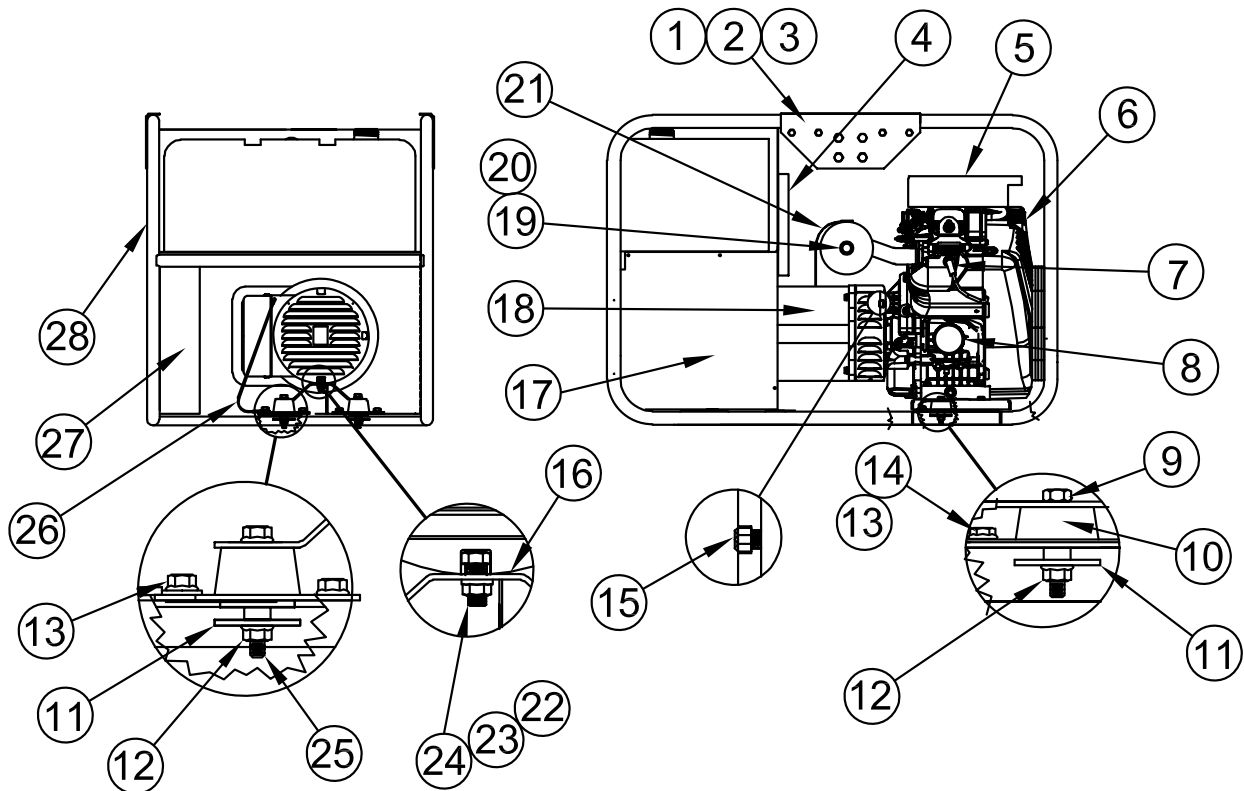

ILLUSTRATED PARTS LIST

WL18000VE/F

ENGINE / GENERATOR ASSEMBLY

REF #	PART NUMBER	QTY	DESCRIPTION
1	300147-2	2	Lifting Eye Support
2	300148-2	2	Lifting Eye
3	300149-2	4	Cradle Lifting Support
4	15687-002	1	Heat Shield
5	692519	1*	Air Filter
	692520	1*	Filter Pre-Cleaner
6	16427-001	1	Engine, Briggs & Stratton Model 543477-0140-E1
7	792015	2*	Spark Plug
8	842921	1*	Oil Filter
9	91658-006	6	3/8-16 X 2-3/4" Bolt
10	98807-000	6	Shock Mounts
11	98806-000	6	2" OD X .406" ID Washer
12	16250-000	6	3/8-16 Flange Nut
13	467-000	12	5/16-18 X 3/4" Bolt
14	16249-000	16	5/16-18 Flange Nut
15	91658-001	4	HHCS 3/8-16 X 1" GR5 Zinc

REF #	PART NUMBER	QTY	DESCRIPTION
16	16335-006	1	Generator Support
17	98101-006	1	Side Panel
18	16428-002	1	Generator, Mecc Alte Spa Model S20F-230/A
19	16237-002	1	Spark Arrester
20	98602-000	1	Muffler
21	16356-002	1	Muffler Shield
22	93017-000	1	7/16-14 X 1-1/4" Bolt
23	90570-000	1	7/16 Lock Washer
24	81034-000	1	7/16-14 Hex Nut
25	9416-000	3	HHCS 5/16-18 X 1.75" Bolt
26	9769-158	1	Lead Wire Assembly
27	300146-5	1	Receptacle Box Rear Cover
28	63073-030	1	Cradle
NI	300349	1	Oil Drain Valve
NI	Not Illustrated		
*	B & S Part #'s		

RECEPTACLE PANEL ASSEMBLY

RECEPTACLE PANEL ASSEMBLY

REF #	PART NUMBER	QTY	DESCRIPTION
1	91286-001	2	20A Circuit Breaker
2	15147-001	2	20A GFCI Receptacle
3	56279-000	2	NEMA L5-20R Receptacle
4	57324-000	1	NEMA L6-30R Receptacle
5	21975-000	2	Lock Washer
6	64045-036	2	Mounting Strap
7	419-000	1	#10-24 X 1/2" Screw
8	456-000	3	#10-24 Hex Nut
9	48042-001	1	Ground Lug
10	300136	1	NEMA 14-60R Receptacle
11	91977-003	1	50A Circuit Breaker
12	57030-002	1	30A Circuit Breaker
13	54545-000	1	NEMA 5-50R Receptacle
14	57030-005	1	60A Circuit Breaker
15	58166-001	1	Running Time Meter
16	64045-036	2	Mounting Strap