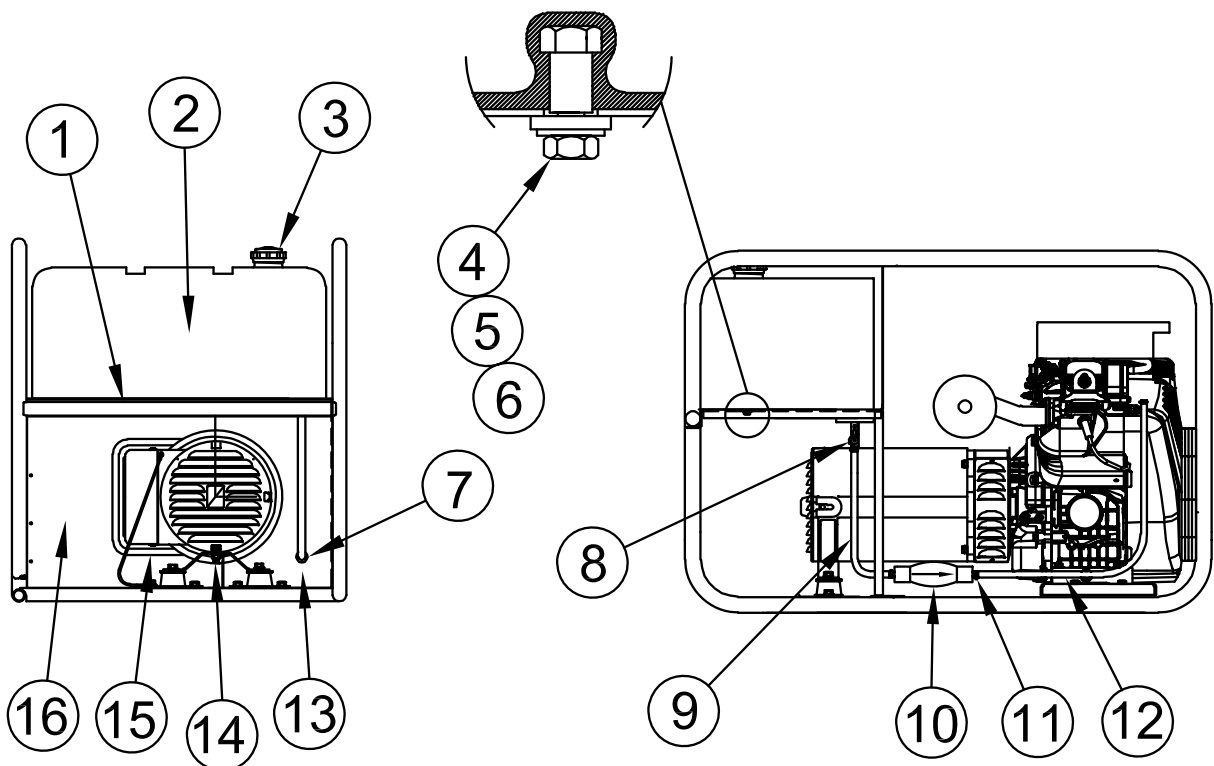

REF #	PART NUMBER	QTY	DESCRIPTION
16	16335-006	1	Generator Support
17	98101-006	1	Side Panel
18	16428-002	1	Generator, Mecc Alte Spa Model S20F-230/A
19	16237-002	1	Spark Arrester
20	98602-000	1	Muffler
21	16356-002	1	Muffler Shield
22	93017-000	1	7/16-14 X 1-1/4" Bolt
23	90570-000	1	7/16 Lock Washer
24	81034-000	1	7/16-14 Hex Nut
25	9416-000	3	HHCS 5/16-18 X 1.75" Bolt
26	9769-158	1	Lead Wire Assembly
27	300146-5	1	Receptacle Box Rear Cover
28	63073-030	1	Cradle
NI	300349	1	Oil Drain Valve
NI	Not Illustrated		
*	B & S Part #'s		

RECEPTACLE PANEL ASSEMBLY

RECEPTACLE PANEL ASSEMBLY

REF #	PART NUMBER	QTY	DESCRIPTION
1	91286-001	2	20A Circuit Breaker
2	15147-001	2	20A GFCI Receptacle
3	56279-000	2	NEMA L5-20R Receptacle
4	57324-000	1	NEMA L6-30R Receptacle
5	21975-000	2	Lock Washer
6	64045-036	2	Mounting Strap
7	419-000	1	#10-24 X 1/2" Screw
8	456-000	3	#10-24 Hex Nut
9	48042-001	1	Ground Lug
10	300136	1	NEMA 14-60R Receptacle
11	91977-003	1	50A Circuit Breaker
12	57030-002	1	30A Circuit Breaker
13	54545-000	1	NEMA 5-50R Receptacle
14	57030-005	1	60A Circuit Breaker
15	58166-001	1	Running Time Meter
16	64045-036	2	Mounting Strap

FUEL SYSTEM ASSEMBLY

FUEL SYSTEM ASSEMBLY

REF #	PART NUMBER	QTY	DESCRIPTION
1	15462-028	1	Fuel Tray
2	16316-001	1	15 Gal. Fuel Tank
3	62396-006	1	Fuel Cap with Gauge
4	91658-011	4	3/8-16 X 3/4" Bolt
5	50604-000	4	Flat Washer
6	16133-001	4	Leather Washer
7	23917-000	1	Grommet
8	Provided with Tank	1	Shut Off Valve
9	40078-028	1	Fuel Line
10	62391-000	1	Primer Bulb
11	62999-001	4	1/4" Hose Clamps
12	40078-012	1	Fuel Line
13	15464-007	1	Right Divider
14	15287-001	1	Air Seal 15.5"
15	15287-019	1	Air Seal 25.5"
16	15464-008	1	Left Divider