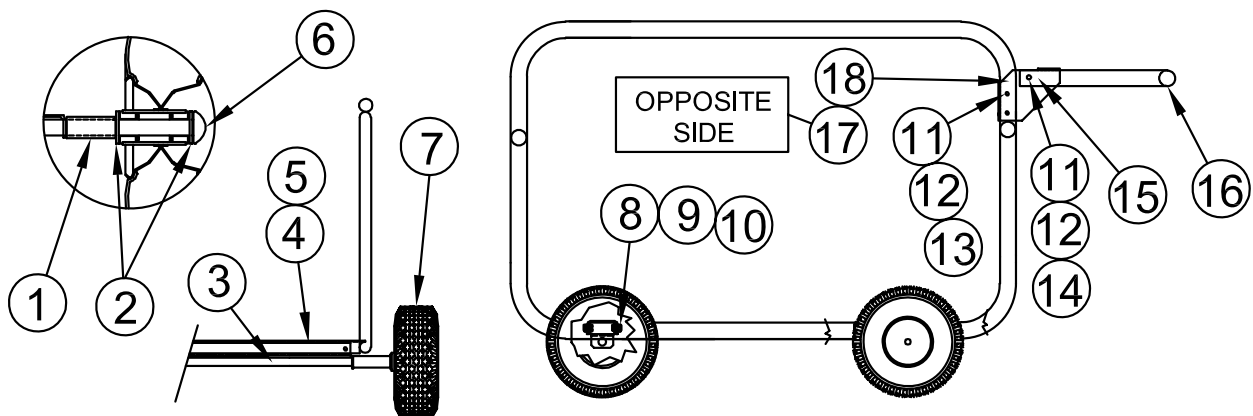

REF #	PART NUMBER	QTY	DESCRIPTION
16	16335-006	1	Generator Support
17	98101-006	1	Side Panel
18	16428-002	1	Generator, Mecc Alte Spa Model S20F-230/A
19	16237-002	1	Spark Arrester
20	98602-000	1	Muffler
21	16356-002	1	Muffler Shield
22	93017-000	1	7/16-14 X 1-1/4" Bolt
23	90570-000	1	7/16 Lock Washer
24	81034-000	1	7/16-14 Hex Nut
25	9416-000	3	HHCS 5/16-18 X 1.75" Bolt
26	9769-158	1	Lead Wire Assembly
27	300146-5	1	Receptacle Box Rear Cover
28	63073-030	1	Cradle
NI	300349	1	Oil Drain Valve
NI	Not Illustrated		
*	B & S Part #'s		

RECEPTACLE PANEL ASSEMBLY

RECEPTACLE PANEL ASSEMBLY

REF #	PART NUMBER	QTY	DESCRIPTION
1	91286-001	2	20A Circuit Breaker
2	15147-001	2	20A GFCI Receptacle
3	56279-000	2	NEMA L5-20R Receptacle
4	57324-000	1	NEMA L6-30R Receptacle
5	21975-000	2	Lock Washer
6	64045-036	2	Mounting Strap
7	419-000	1	#10-24 X 1/2" Screw
8	456-000	3	#10-24 Hex Nut
9	48042-001	1	Ground Lug
10	300136	1	NEMA 14-60R Receptacle
11	91977-003	1	50A Circuit Breaker
12	57030-002	1	30A Circuit Breaker
13	54545-000	1	NEMA 5-50R Receptacle
14	57030-005	1	60A Circuit Breaker
15	58166-001	1	Running Time Meter
16	64045-036	2	Mounting Strap

DOLLY KIT

DOLLY KIT

REF #	PART NUMBER	QTY	DESCRIPTION
1	64688-007	4	Axle Stub
2	1178-000	8	Flat Washer 1 - 3/8"
3	64326-020	2	Axle
4	15775-007	1	Rear Axle Bracket
5	15775-005	1	Front Axle Bracket
6	64327-000	4	Hubcap
7	43657-003	4	Tire & Hub
8	458-000	8	Hex Nut 5/16" - 18
9	480-000	8	Lock Washer 5/16" - 18
10	467-000	8	HHCS 5/16" - 18 X 3/4"
11	479-000	6	Lock Washer 1/4"
12	93773-000	6	Acorn Nut 1/4" - 20
13	56842-004	4	Carriage Bolt 1/4" - 20 X 1-3/4"
14	56842-005	2	Carriage Bolt 1/4" - 20 X 2"
15	96286-006	2	Nylon Washer 1/4" X 1-1/4"
16	61857-003	1	Handle
17	300066-403	1	Right Handle Support
18	300066-404	1	Left Handle Support
NI	93402-002	2	1.25" Hole Plug
NI	Not Illustrated		