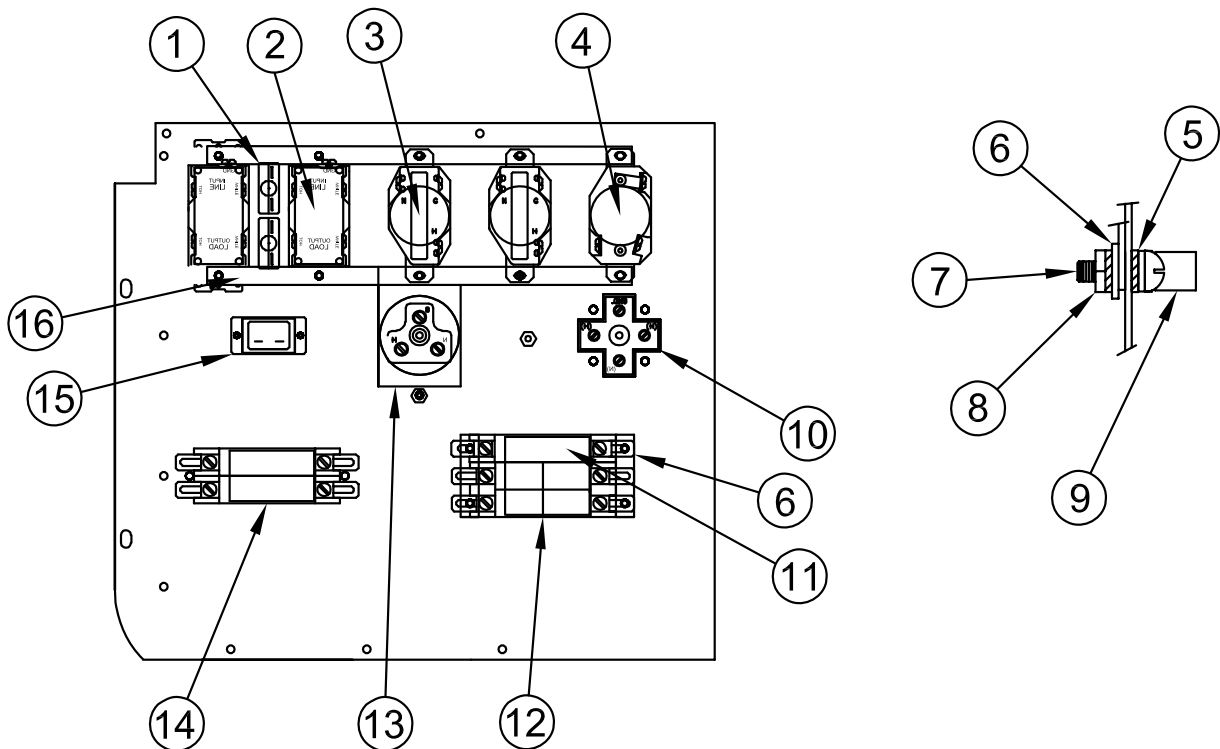

ILLUSTRATED PARTS LIST

WL18000VE/F

ENGINE / GENERATOR ASSEMBLY

REF #	PART NUMBER	QTY	DESCRIPTION
1	300147-2	2	Lifting Eye Support
2	300148-2	2	Lifting Eye
3	300149-2	4	Cradle Lifting Support
4	15687-002	1	Heat Shield
5	692519	1*	Air Filter
	692520	1*	Filter Pre-Cleaner
6	16427-001	1	Engine, Briggs & Stratton Model 543477-0140-E1
7	792015	2*	Spark Plug
8	842921	1*	Oil Filter
9	91658-006	6	3/8-16 X 2-3/4" Bolt
10	98807-000	6	Shock Mounts
11	98806-000	6	2" OD X .406" ID Washer
12	16250-000	6	3/8-16 Flange Nut
13	467-000	12	5/16-18 X 3/4" Bolt
14	16249-000	16	5/16-18 Flange Nut
15	91658-001	4	HHCS 3/8-16 X 1" GR5 Zinc

REF #	PART NUMBER	QTY	DESCRIPTION
16	16335-006	1	Generator Support
17	98101-006	1	Side Panel
18	16428-002	1	Generator, Mecc Alte Spa Model S20F-230/A
19	16237-002	1	Spark Arrester
20	98602-000	1	Muffler
21	16356-002	1	Muffler Shield
22	93017-000	1	7/16-14 X 1-1/4" Bolt
23	90570-000	1	7/16 Lock Washer
24	81034-000	1	7/16-14 Hex Nut
25	9416-000	3	HHCS 5/16-18 X 1.75" Bolt
26	9769-158	1	Lead Wire Assembly
27	300146-5	1	Receptacle Box Rear Cover
28	63073-030	1	Cradle
NI	300349	1	Oil Drain Valve
NI	Not Illustrated		
*	B & S Part #'s		

RECEPTACLE PANEL ASSEMBLY

RECEPTACLE PANEL ASSEMBLY

REF #	PART NUMBER	QTY	DESCRIPTION
1	91286-001	2	20A Circuit Breaker
2	15147-001	2	20A GFCI Receptacle
3	56279-000	2	NEMA L5-20R Receptacle
4	57324-000	1	NEMA L6-30R Receptacle
5	21975-000	2	Lock Washer
6	64045-036	2	Mounting Strap
7	419-000	1	#10-24 X 1/2" Screw
8	456-000	3	#10-24 Hex Nut
9	48042-001	1	Ground Lug
10	300136	1	NEMA 14-60R Receptacle
11	91977-003	1	50A Circuit Breaker
12	57030-002	1	30A Circuit Breaker
13	54545-000	1	NEMA 5-50R Receptacle
14	57030-005	1	60A Circuit Breaker
15	58166-001	1	Running Time Meter
16	64045-036	2	Mounting Strap