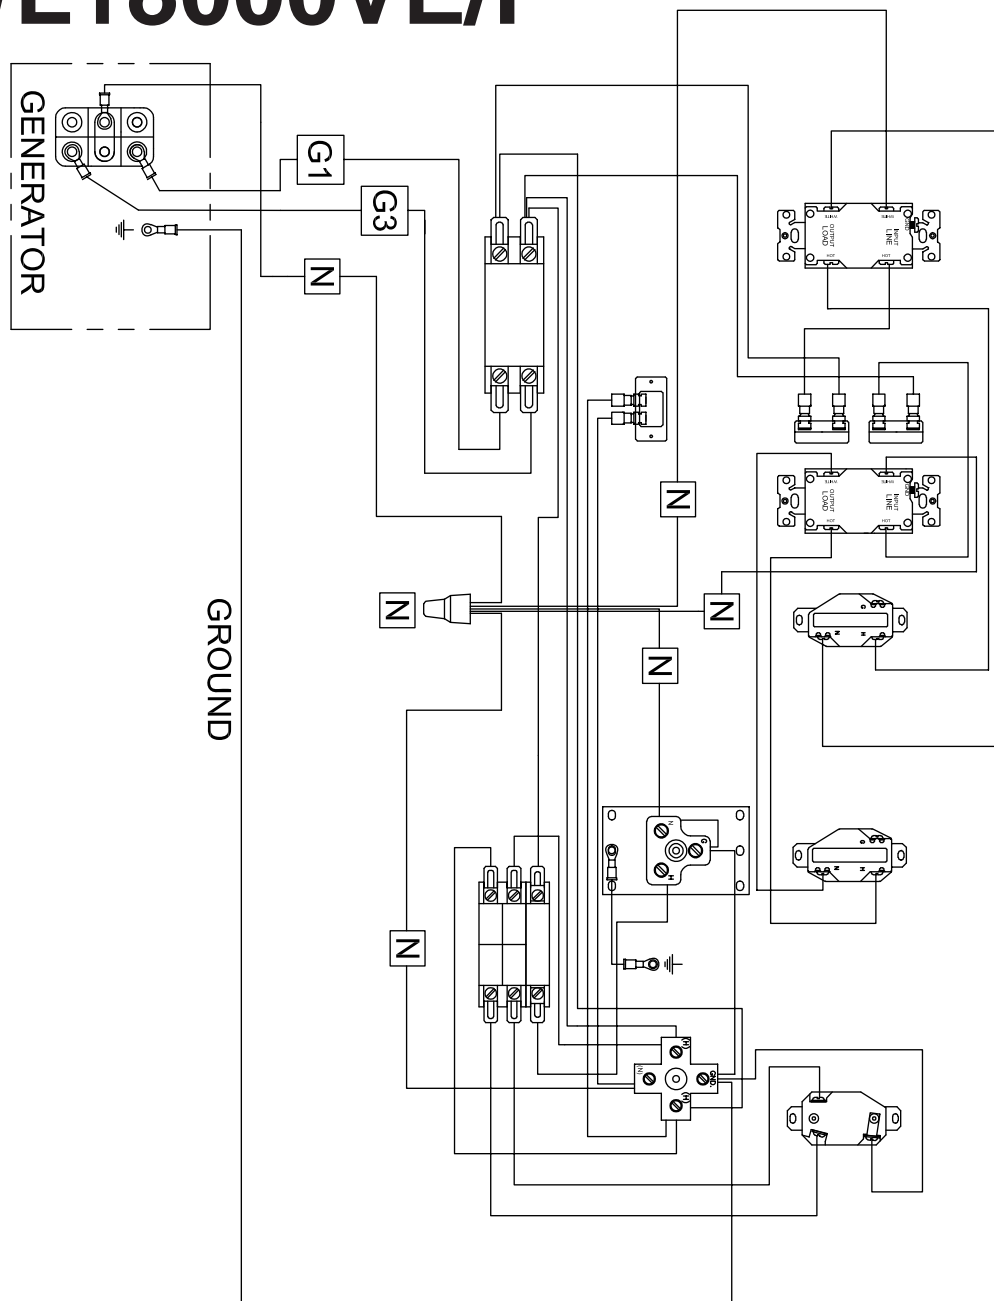

ILLUSTRATED PARTS LIST

WL18000VE/F

ENGINE / GENERATOR ASSEMBLY

REF #	PART NUMBER	QTY	DESCRIPTION
1	300147-2	2	Lifting Eye Support
2	300148-2	2	Lifting Eye
3	300149-2	4	Cradle Lifting Support
4	15687-002	1	Heat Shield
5	692519	1*	Air Filter
	692520	1*	Filter Pre-Cleaner
6	16427-001	1	Engine, Briggs & Stratton Model 543477-0140-E1
7	792015	2*	Spark Plug
8	842921	1*	Oil Filter
9	91658-006	6	3/8-16 X 2-3/4" Bolt
10	98807-000	6	Shock Mounts
11	98806-000	6	2" OD X .406" ID Washer
12	16250-000	6	3/8-16 Flange Nut
13	467-000	12	5/16-18 X 3/4" Bolt
14	16249-000	16	5/16-18 Flange Nut
15	91658-001	4	HHCS 3/8-16 X 1" GR5 Zinc

RECEPTACLE PANEL ASSEMBLY

RECEPTACLE PANEL ASSEMBLY

REF #	PART NUMBER	QTY	DESCRIPTION
1	91286-001	2	20A Circuit Breaker
2	15147-001	2	20A GFCI Receptacle
3	56279-000	2	NEMA L5-20R Receptacle
4	57324-000	1	NEMA L6-30R Receptacle
5	21975-000	2	Lock Washer
6	64045-036	2	Mounting Strap
7	419-000	1	#10-24 X 1/2" Screw
8	456-000	3	#10-24 Hex Nut
9	48042-001	1	Ground Lug
10	300136	1	NEMA 14-60R Receptacle
11	91977-003	1	50A Circuit Breaker
12	57030-002	1	30A Circuit Breaker
13	54545-000	1	NEMA 5-50R Receptacle
14	57030-005	1	60A Circuit Breaker
15	58166-001	1	Running Time Meter
16	64045-036	2	Mounting Strap

DOLLY KIT

DOLLY KIT

REF #	PART NUMBER	QTY	DESCRIPTION
1	64688-007	4	Axle Stub
2	1178-000	8	Flat Washer 1 - 3/8"
3	64326-020	2	Axle
4	15775-007	1	Rear Axle Bracket
5	15775-005	1	Front Axle Bracket
6	64327-000	4	Hubcap
7	43657-003	4	Tire & Hub
8	458-000	8	Hex Nut 5/16" - 18
9	480-000	8	Lock Washer 5/16" - 18
10	467-000	8	HHCS 5/16" - 18 X 3/4"
11	479-000	6	Lock Washer 1/4"
12	93773-000	6	Acorn Nut 1/4" - 20
13	56842-004	4	Carriage Bolt 1/4" - 20 X 1-3/4"
14	56842-005	2	Carriage Bolt 1/4" - 20 X 2"
15	96286-006	2	Nylon Washer 1/4" X 1-1/4"
16	61857-003	1	Handle
17	300066-403	1	Right Handle Support
18	300066-404	1	Left Handle Support
NI	93402-002	2	1.25" Hole Plug
NI	Not Illustrated		