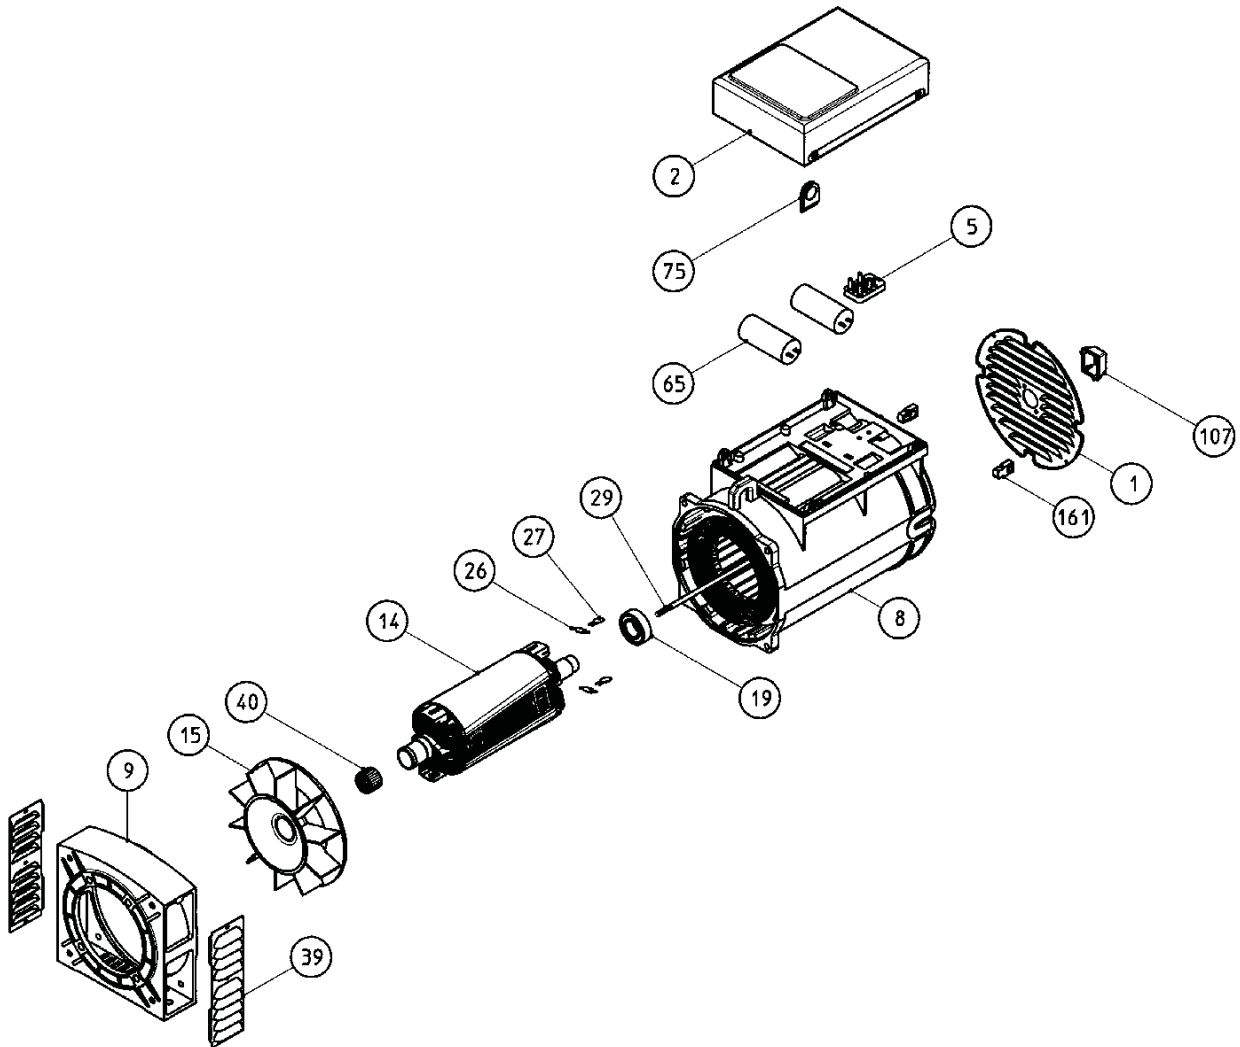

GENERATOR END

REF #	PART NUMBER	QTY	DESCRIPTION
19	54665-000	1	Bearing
26	16428-415	2	Diode
27	16428-416	2	Varistor
65	300323-112	1	31.5μ 425VAC Capacitor
65	300323-212	2	35μ 425VAC Capacitor

Individual parts not listed here may be obtained from Magil Corp. (847) 550-0530. Winco Inc. sells the complete generator end or the individual parts listed above.

RESISTANCE VALUES:

STATOR: 0.196 OHMS
ROTOR: 7.54 OHMS
CAP LEADS: 0.44 OHMS