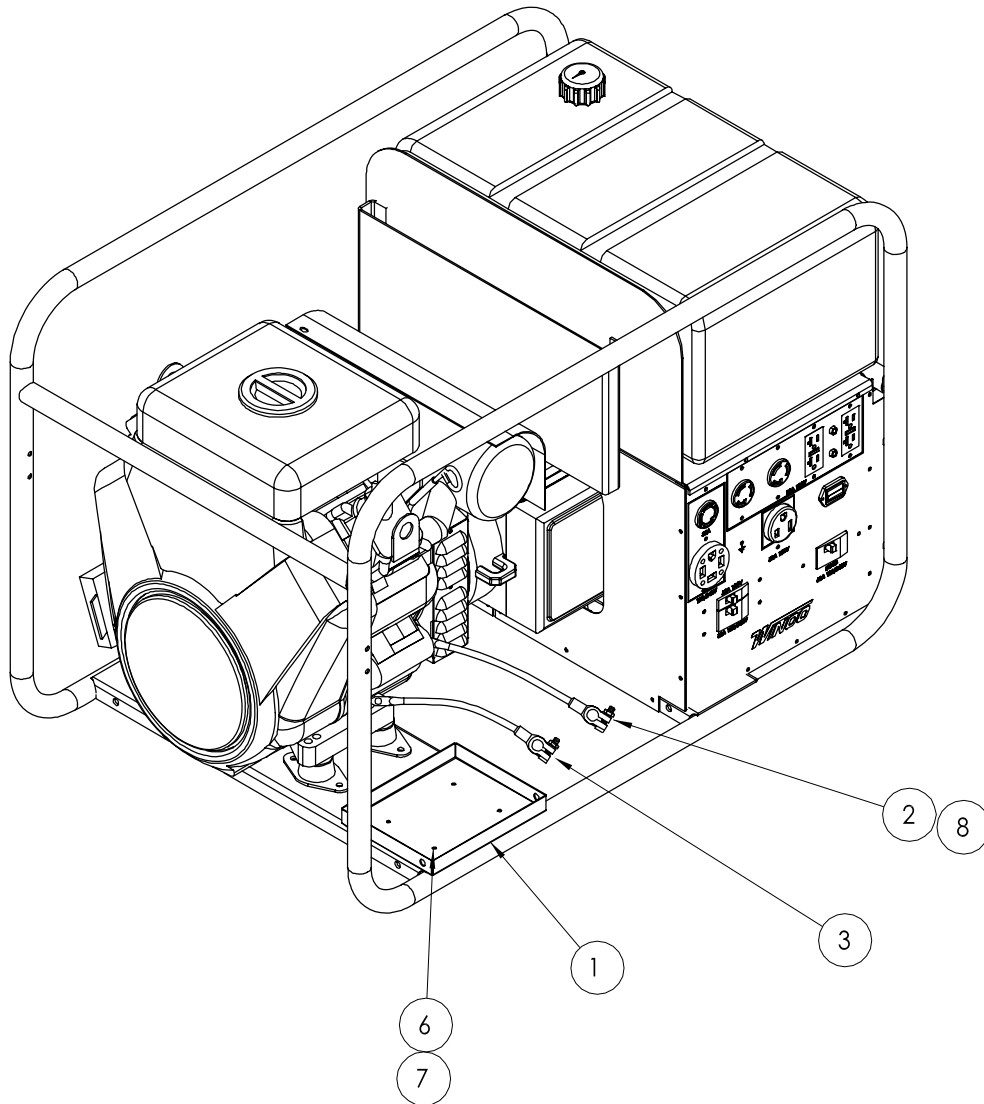

BATTERY TRAY ASSEMBLY

MATERIALS			
ITEM NO.	PART NO.	DESCRIPTION	QTY.
1	300430-3	BATTERY TRAY	1
2	22097-004	+ BATTERY CABLE	1
3	22097-007	- BATTERY CABLE	1
4	300143-2	BATTERY HOLD DOWN KIT	1
5	91494-000	TERMINAL, BUTT SPLICE, 12-10AWG	1
6	95568-000	10-24 THREAD STUD	4
7	99671-000	10-24 FLANGE NUT	4
8	95901-002	RED BATTERY BOOT	1