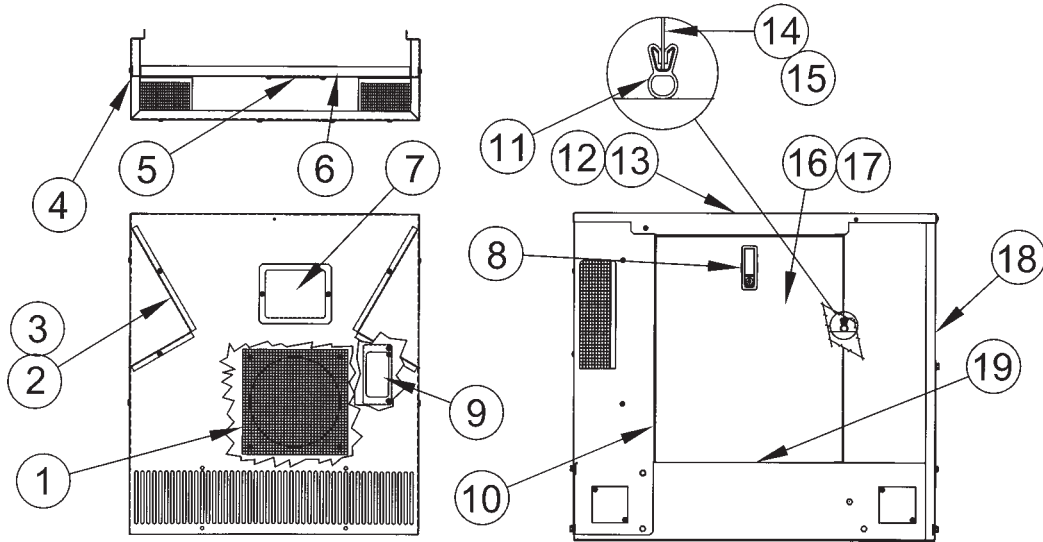

ENCLOSURE ASSEMBLY

<u>REF #</u>	<u>PART NUMBER</u>	<u>QTY</u>	<u>DESCRIPTION</u>
1	91644-007	1	Engine Air Intake Screen
2	16353-401	1*	Air Inlet Duct
3	91644-006	2	Air Inlet Duct Screen
4	15670-401	1	Front Housing
5	300274-410	1	Engine Compartment Divider Cover
6	16354-400	1	Engine Compartment Divider
7	16361-401	1	Front Panel Cover
8	95229-005	2	Door Latch
9	16440-400	1	Heater Control Cover Plate
10	15681-402	2	Door Stop
11	15287-013	2	Air Seal 16.75"
12	15677-402	1	Roof
13	99788-443	1	Roof Foam
14	16355-401	1	Right Generator Divider
15	16355-402	1	Left Generator Divider
16	16360-400	2	Door
17	99788-444	2	Door Foam
18	15671-405	1	Rear Housing
19	62912-000	11.5 FT	Weather Stripping

*

Contains both Air Ducts