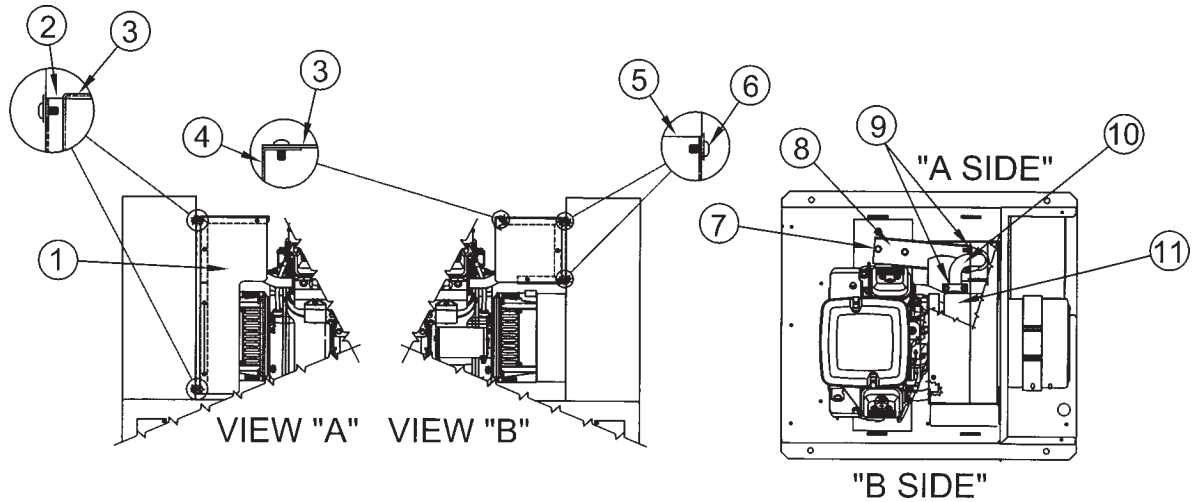

MUFFLER & EXHAUST SYSTEM

<u>REF#</u>	<u>PART NUMBER</u>	<u>QTY</u>	<u>DESCRIPTION</u>
1	16356-400	1	Heat Shield
2	16381-401	1	Right Heat Shield Support
3	16356-401	1	Muffler Heat Shield
4	16382-401	1	Engine Heat Shield
5	16381-402	1	Left Heat Shield Support
6	21698-001	14	#10 X 3/8 Self Tapping Screw
7	62173-001	2	5/16-1 x 1/2 Self Tapping Screw
8	16351-401	1	Tail Pipe Support
9	93489-014	2	1-1/8" Exhaust Clamp
10	16339-000	1	Exhaust Pipe
11	16401-000	1	Muffler B&S Part # 807965
NI	15769-002	1	Spark Arrestor (attach to item 10 with item 6)