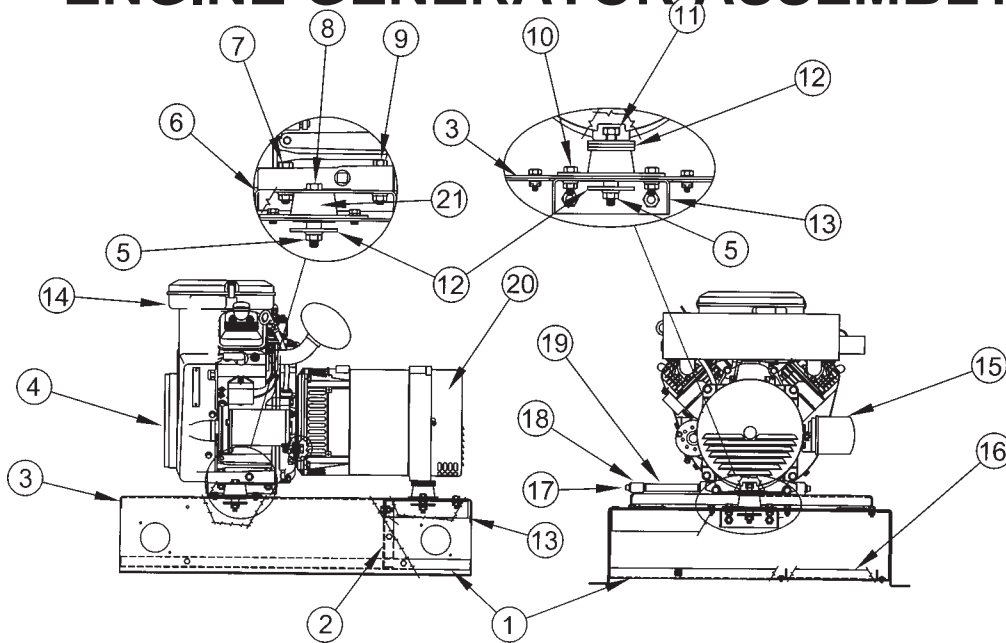

ILLUSTRATED PARTS LISTS

PSS8B4W/A
PSS8B2W/A

CUSTOMER CONNECTION BOX

<u>REF#</u>	<u>PART NUMBER</u>	<u>QTY</u>	<u>DESCRIPTION</u>
1	REFERENCE	1	AC Power Harness
2	53644-000	1	#10 X 3/8 Self Tapping Screw
3	300278-411	1	Terminal Box
4	300321-410	1	Terminal Box Side Cover
5	23917-000	1	Grommet
6	300309-410	1	Terminal Box Divider
7	300308-410	1	Hold Down Bracket
8	16287-000	1	Battery Charger
9	24749-000	1	Duplex Receptacle
10	23917-000	1	Grommet
NI	300310-410	1	Terminal Box Cover
NI	Not Illustrated		

ENGINE GENERATOR ASSEMBLY

<u>REF#</u>	<u>PART NUMBER</u>	<u>QTY</u>	<u>DESCRIPTION</u>
1	15637-401	1	Base Channel
2	16344-001	1	Generator Support
3	16341-403	1	Base
4	16288-000	1	Engine, Briggs and Stratton Model 304447-0322-E1
5	16250-000	3	3/8-16 Hex Flange Nut
6	15636-403	1	Engine Support Channel
7	468-000	2	5/16-18 X 1-1/2 Hex Head Bolt
8	91658-006	2	3/8-16 X 2-1/4 Hex Head Bolt
9	9416-000	2	5/16-18 X 1-3/4 Hex Head Bolt
10	467-000	6	5/16-18 X 3/4 Hex Head Bolt
11	91658-008	1	3/8-16 X 2-3/4 Hex Head Bolt
12	98806-000	6	3/8" I.D. X 2" O.D. Flat Washer
13	16345-401	1	Generator Support Extension
14	B&S 841194	1	Air Filter
15	B&S 842921	1	Oil Filter
16	16358-402	1	Battery Tray
17	643-000	1	3/8" Pipe Plug
18	21857-001	1	3/8" Pipe Coupling
19	16456-011	1	3/8" X 6" Pipe Nipple
20	16346-003	1	Generator, Mecc Alt Spa Model AR2-130/2
21	98807-000	3	Shock Mount
NI	16346-312	1	Capacitor, 40mf, 425V
NI	B&S 491055s	2	Spark Plugs
NI	Not Illustrated		