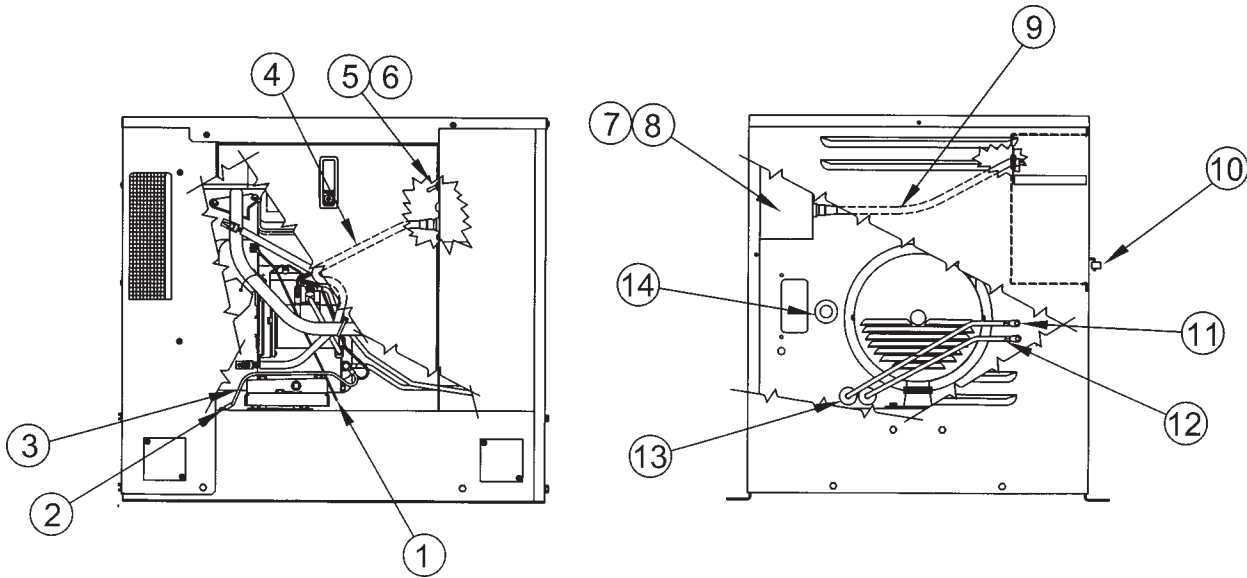

ENCLOSURE ASSEMBLY

<u>REF #</u>	<u>PART NUMBER</u>	<u>QTY</u>	<u>DESCRIPTION</u>
1	91644-007	1	Engine Air Intake Screen
2	16353-401	1*	Air Inlet Duct
3	91644-006	2	Air Inlet Duct Screen
4	15670-401	1	Front Housing
5	300274-410	1	Engine Compartment Divider Cover
6	16354-400	1	Engine Compartment Divider
7	16361-401	1	Front Panel Cover
8	95229-005	2	Door Latch
9	16440-400	1	Heater Control Cover Plate
10	15681-402	2	Door Stop
11	15287-013	2	Air Seal 16.75"
12	15677-402	1	Roof
13	99788-443	1	Roof Foam
14	16355-401	1	Right Generator Divider
15	16355-402	1	Left Generator Divider
16	16360-400	2	Door
17	99788-444	2	Door Foam
18	15671-405	1	Rear Housing
19	62912-000	11.5 FT	Weather Stripping

*

Contains both Air Ducts

DC CONNECTIONS AND CONTROLS

<u>REF#</u>	<u>PART NUMBER</u>	<u>QTY</u>	<u>DESCRIPTION</u>
1	52131-022	1	Lead Wire, Oil Pressure Switch
2	21698-001	3	# 10 X 3/8 Self Tapping Screw
3	64903-001	1	Engine Ground Wire
4	15757-004	1	Engine Harness
5	71215-002	1	Toggle Switch, SPDT
6	95894-001	1	Toggle Switch, DP
7	15764-005	1	Engine Control Module, 4 Wire
8	15764-007	1*	Engine Control Module, 2 Wire
9	15757-005	1	Remote Harness
10	48042-000	1	Ground Lug
11	15757-026	1	Positive Battery Cable
12	15757-012	1	Negative Battery Cable
13	23917-002	2	Grommet
14	Reference	1	Grommet