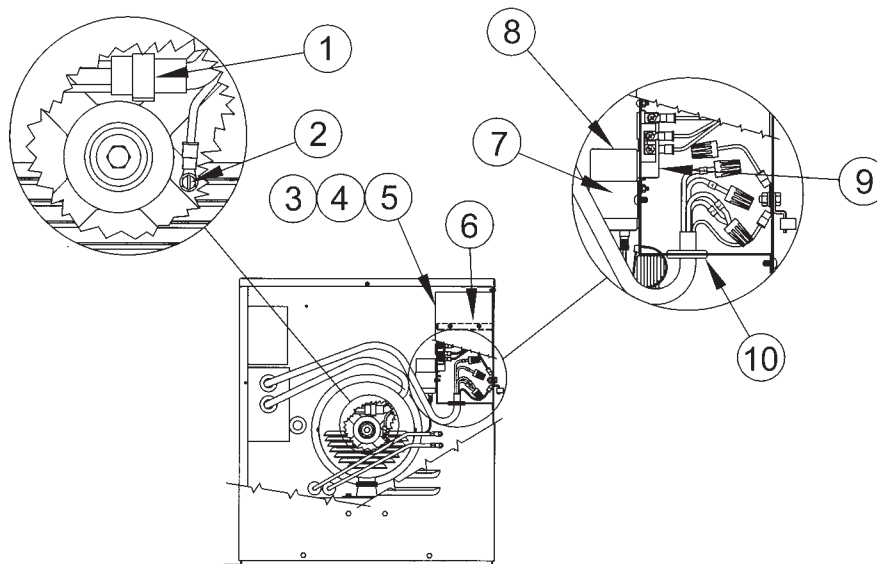

ILLUSTRATED PARTS LISTS

PSS8B4W/A
PSS8B2W/A

CUSTOMER CONNECTION BOX

<u>REF#</u>	<u>PART NUMBER</u>	<u>QTY</u>	<u>DESCRIPTION</u>
1	REFERENCE	1	AC Power Harness
2	53644-000	1	#10 X 3/8 Self Tapping Screw
3	300278-411	1	Terminal Box
4	300321-410	1	Terminal Box Side Cover
5	23917-000	1	Grommet
6	300309-410	1	Terminal Box Divider
7	300308-410	1	Hold Down Bracket
8	16287-000	1	Battery Charger
9	24749-000	1	Duplex Receptacle
10	23917-000	1	Grommet
NI	300310-410	1	Terminal Box Cover
NI	Not Illustrated		

ENGINE GENERATOR ASSEMBLY

<u>REF#</u>	<u>PART NUMBER</u>	<u>QTY</u>	<u>DESCRIPTION</u>
1	15637-401	1	Base Channel
2	16344-001	1	Generator Support
3	16341-403	1	Base
4	16288-000	1	Engine, Briggs and Stratton Model 304447-0322-E1
5	16250-000	3	3/8-16 Hex Flange Nut
6	15636-403	1	Engine Support Channel
7	468-000	2	5/16-18 X 1-1/2 Hex Head Bolt
8	91658-006	2	3/8-16 X 2-1/4 Hex Head Bolt
9	9416-000	2	5/16-18 X 1-3/4 Hex Head Bolt
10	467-000	6	5/16-18 X 3/4 Hex Head Bolt
11	91658-008	1	3/8-16 X 2-3/4 Hex Head Bolt
12	98806-000	6	3/8" I.D. X 2" O.D. Flat Washer
13	16345-401	1	Generator Support Extension
14	B&S 841194	1	Air Filter
15	B&S 842921	1	Oil Filter
16	16358-402	1	Battery Tray
17	643-000	1	3/8" Pipe Plug
18	21857-001	1	3/8" Pipe Coupling
19	16456-011	1	3/8" X 6" Pipe Nipple
20	16346-003	1	Generator, Mecc Alt Spa Model AR2-130/2
21	98807-000	3	Shock Mount
NI	16346-312	1	Capacitor, 40mf, 425V
NI	B&S 491055s	2	Spark Plugs
NI	Not Illustrated		