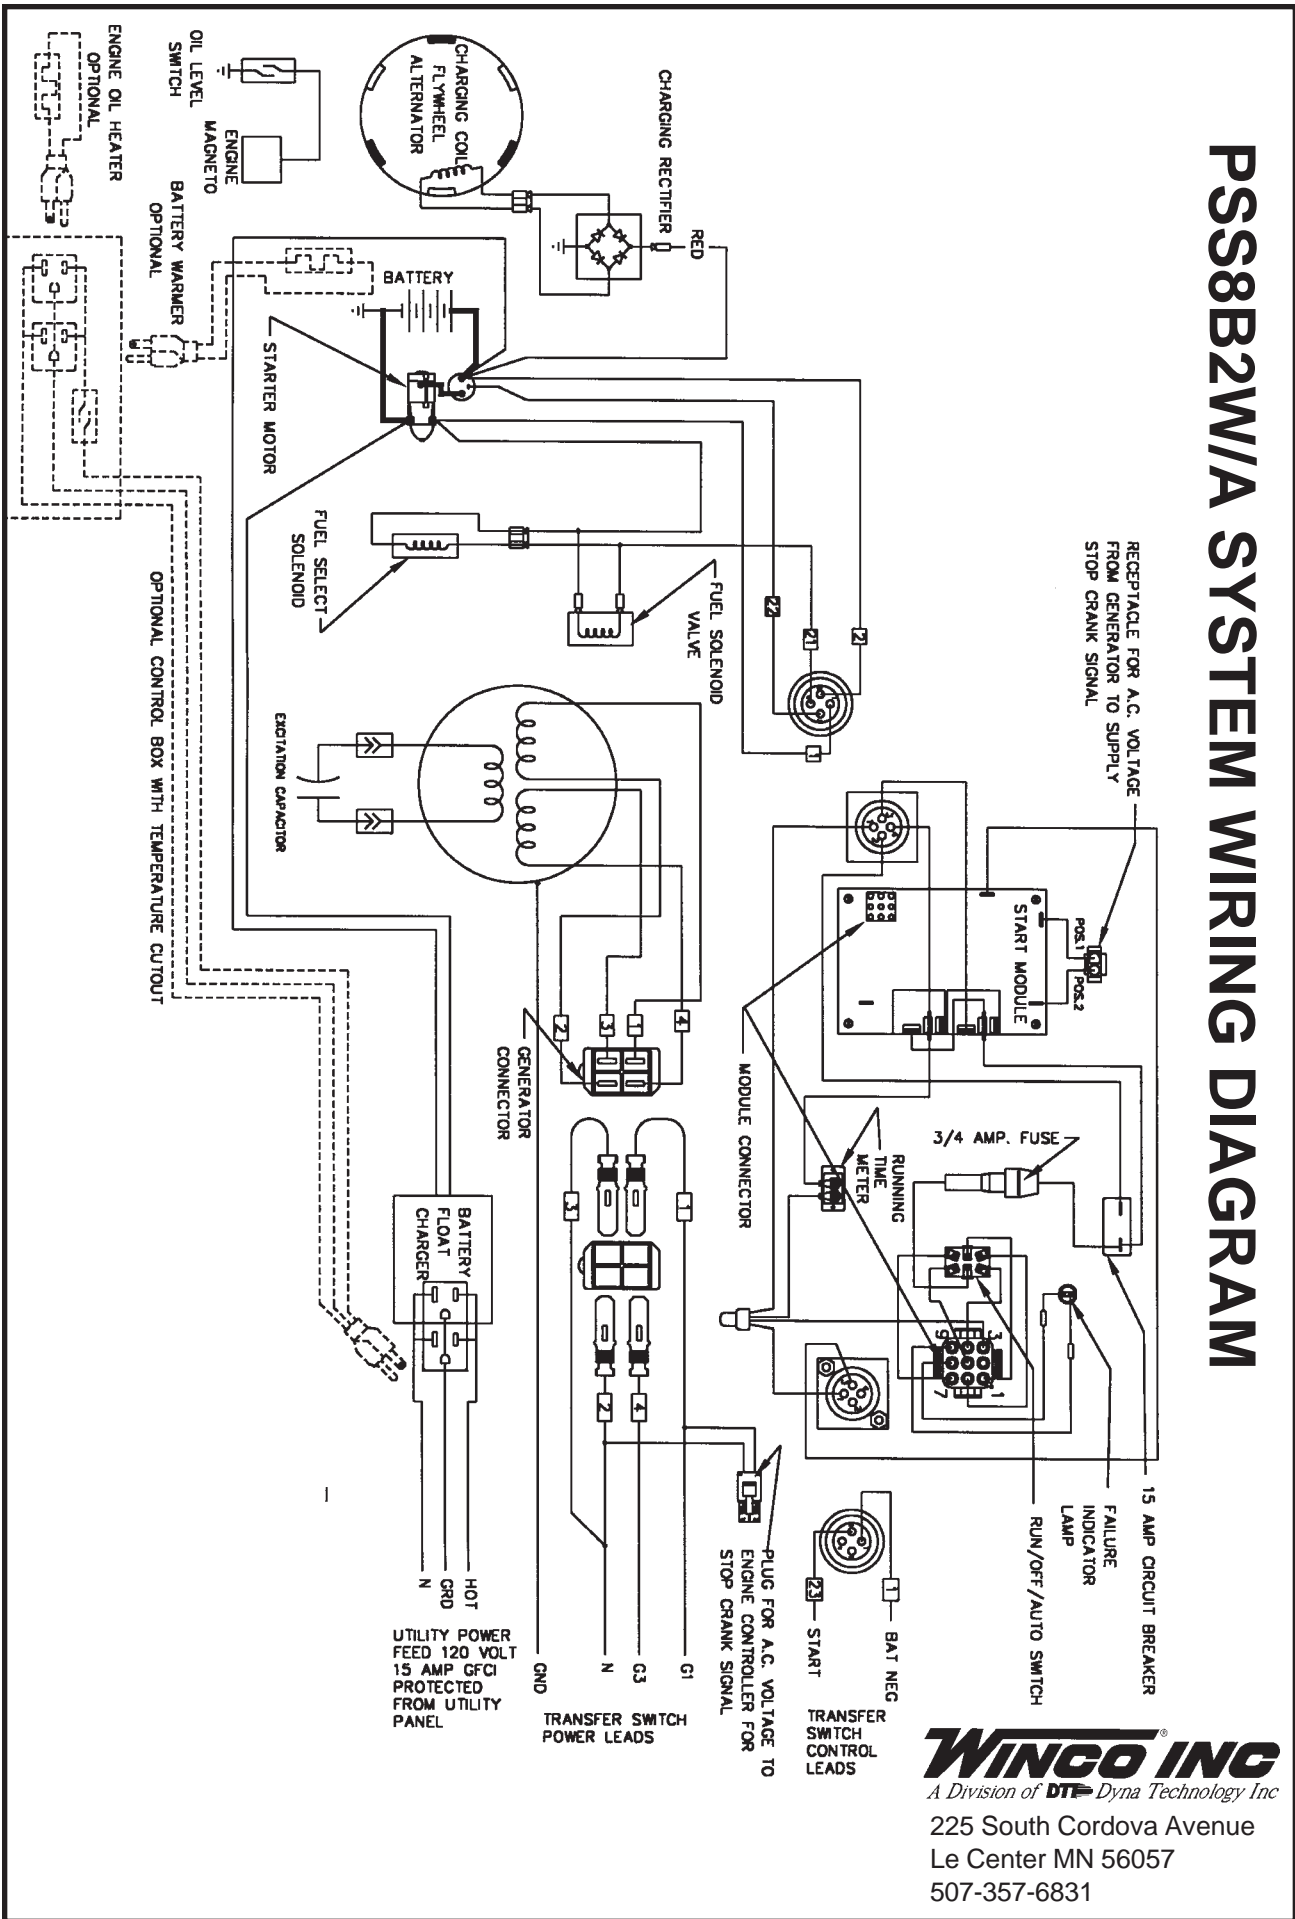

PSS8B2W/A SYSTEM WIRING DIAGRAM

WINGO INC
A Division of DTE Dyna Technology Inc
225 South Cordova Avenue
Le Center MN 56057
507-357-6831