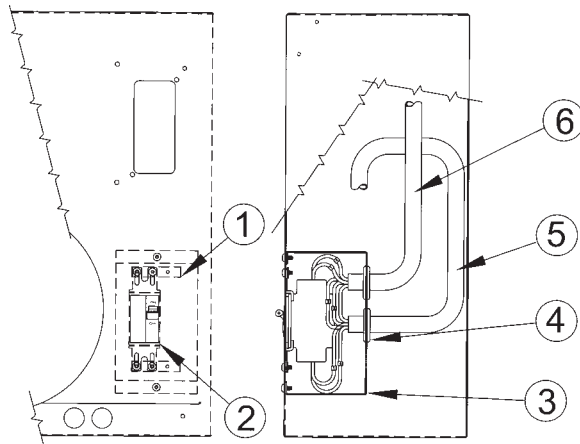

CIRCUIT BREAKER INSTALLATION

REF #	PART NUMBER	QTY	DESCRIPTION
1	64045-010	2	Mounting Strap
2	57030-002	1	Circuit Breaker, 30 A, 240 V
3	300278-7	1	Circuit Breaker Box
4	62486-000	2	Grommet
5	15757-008	1	AC Power Harness (to cust. conn. Box)
6	15757-009	1	AC Power Harness (to generator)